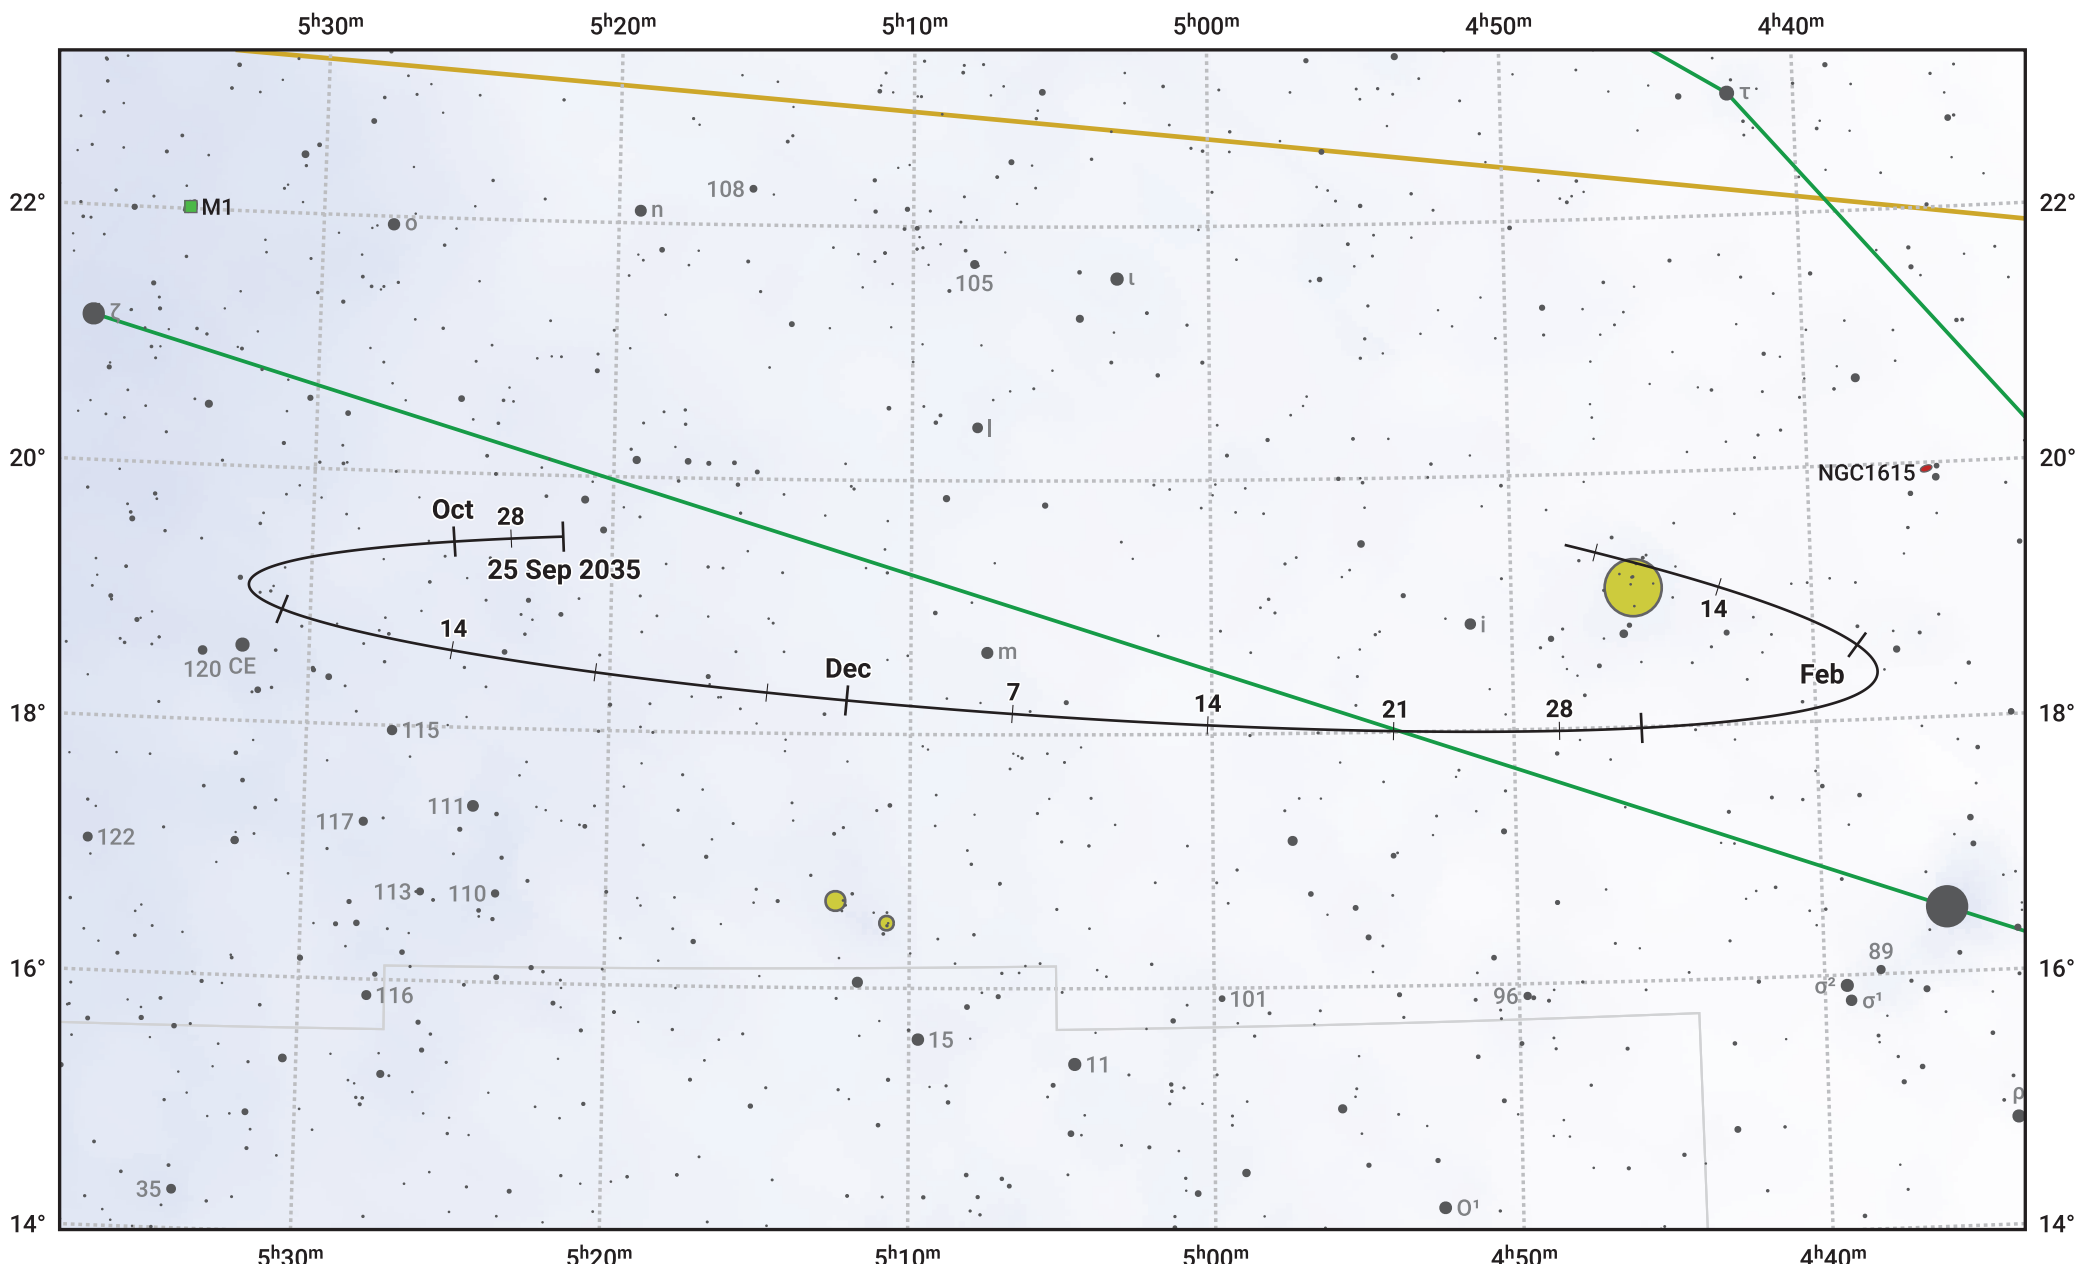

The path of Asteroid 16 Psyche around opposition on 9 Dec 2035

© Dominic Ford 2011–2024. Date markers placed at midnight UTC. Downloaded from <https://in-the-sky.org>

Magnitude scale: 10.0 9.0 8.0 7.0 6.0 5.0 4.0 3.0 2.0 1.0 0.0

— Ecliptic Plane

- Galaxy
- Bright nebula
- Open cluster
- Globular cluster

Date	Mag
2035 Oct 1	11.0
2035 Nov 1	10.5
2035 Nov 22	10.1
2035 Dec 1	9.9
2036 Jan 1	10.3
2036 Feb 1	11.0
2036 Feb 6	11.1