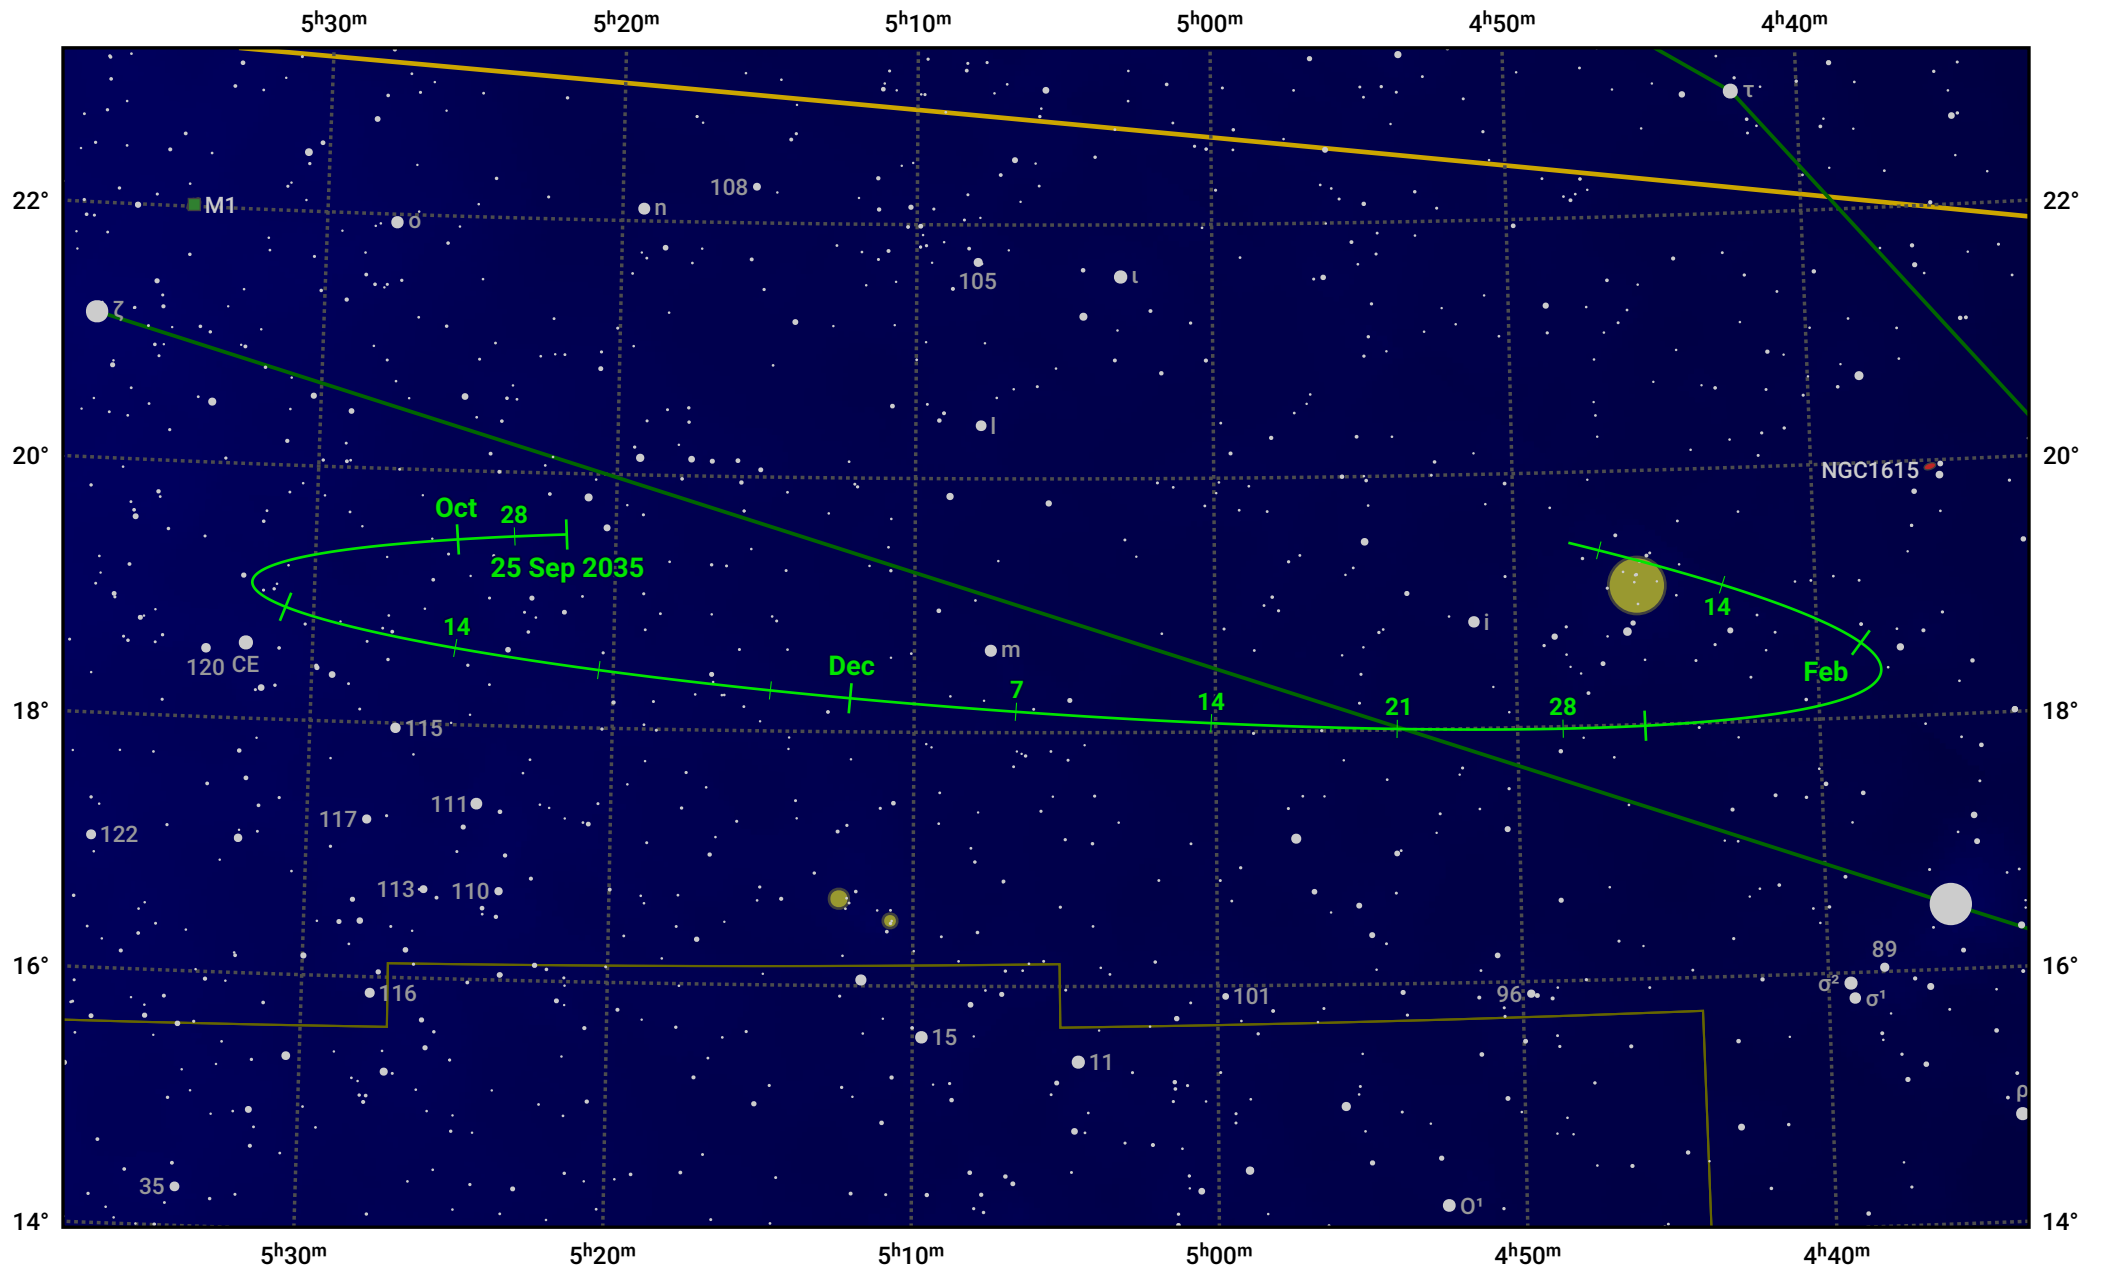

# The path of Asteroid 16 Psyche around opposition on 9 Dec 2035

© Dominic Ford 2011–2024. Date markers placed at midnight UTC. Downloaded from <https://in-the-sky.org>

Magnitude scale: 10.0 9.0 8.0 7.0 6.0 5.0 4.0 3.0 2.0 1.0 0.0

— Ecliptic Plane

Galaxy Bright nebula Open cluster Globular cluster

Date	Mag
2035 Oct 1	11.0
2035 Nov 1	10.5
2035 Nov 22	10.1
2035 Dec 1	9.9
2036 Jan 1	10.3
2036 Feb 1	11.0
2036 Feb 6	11.1