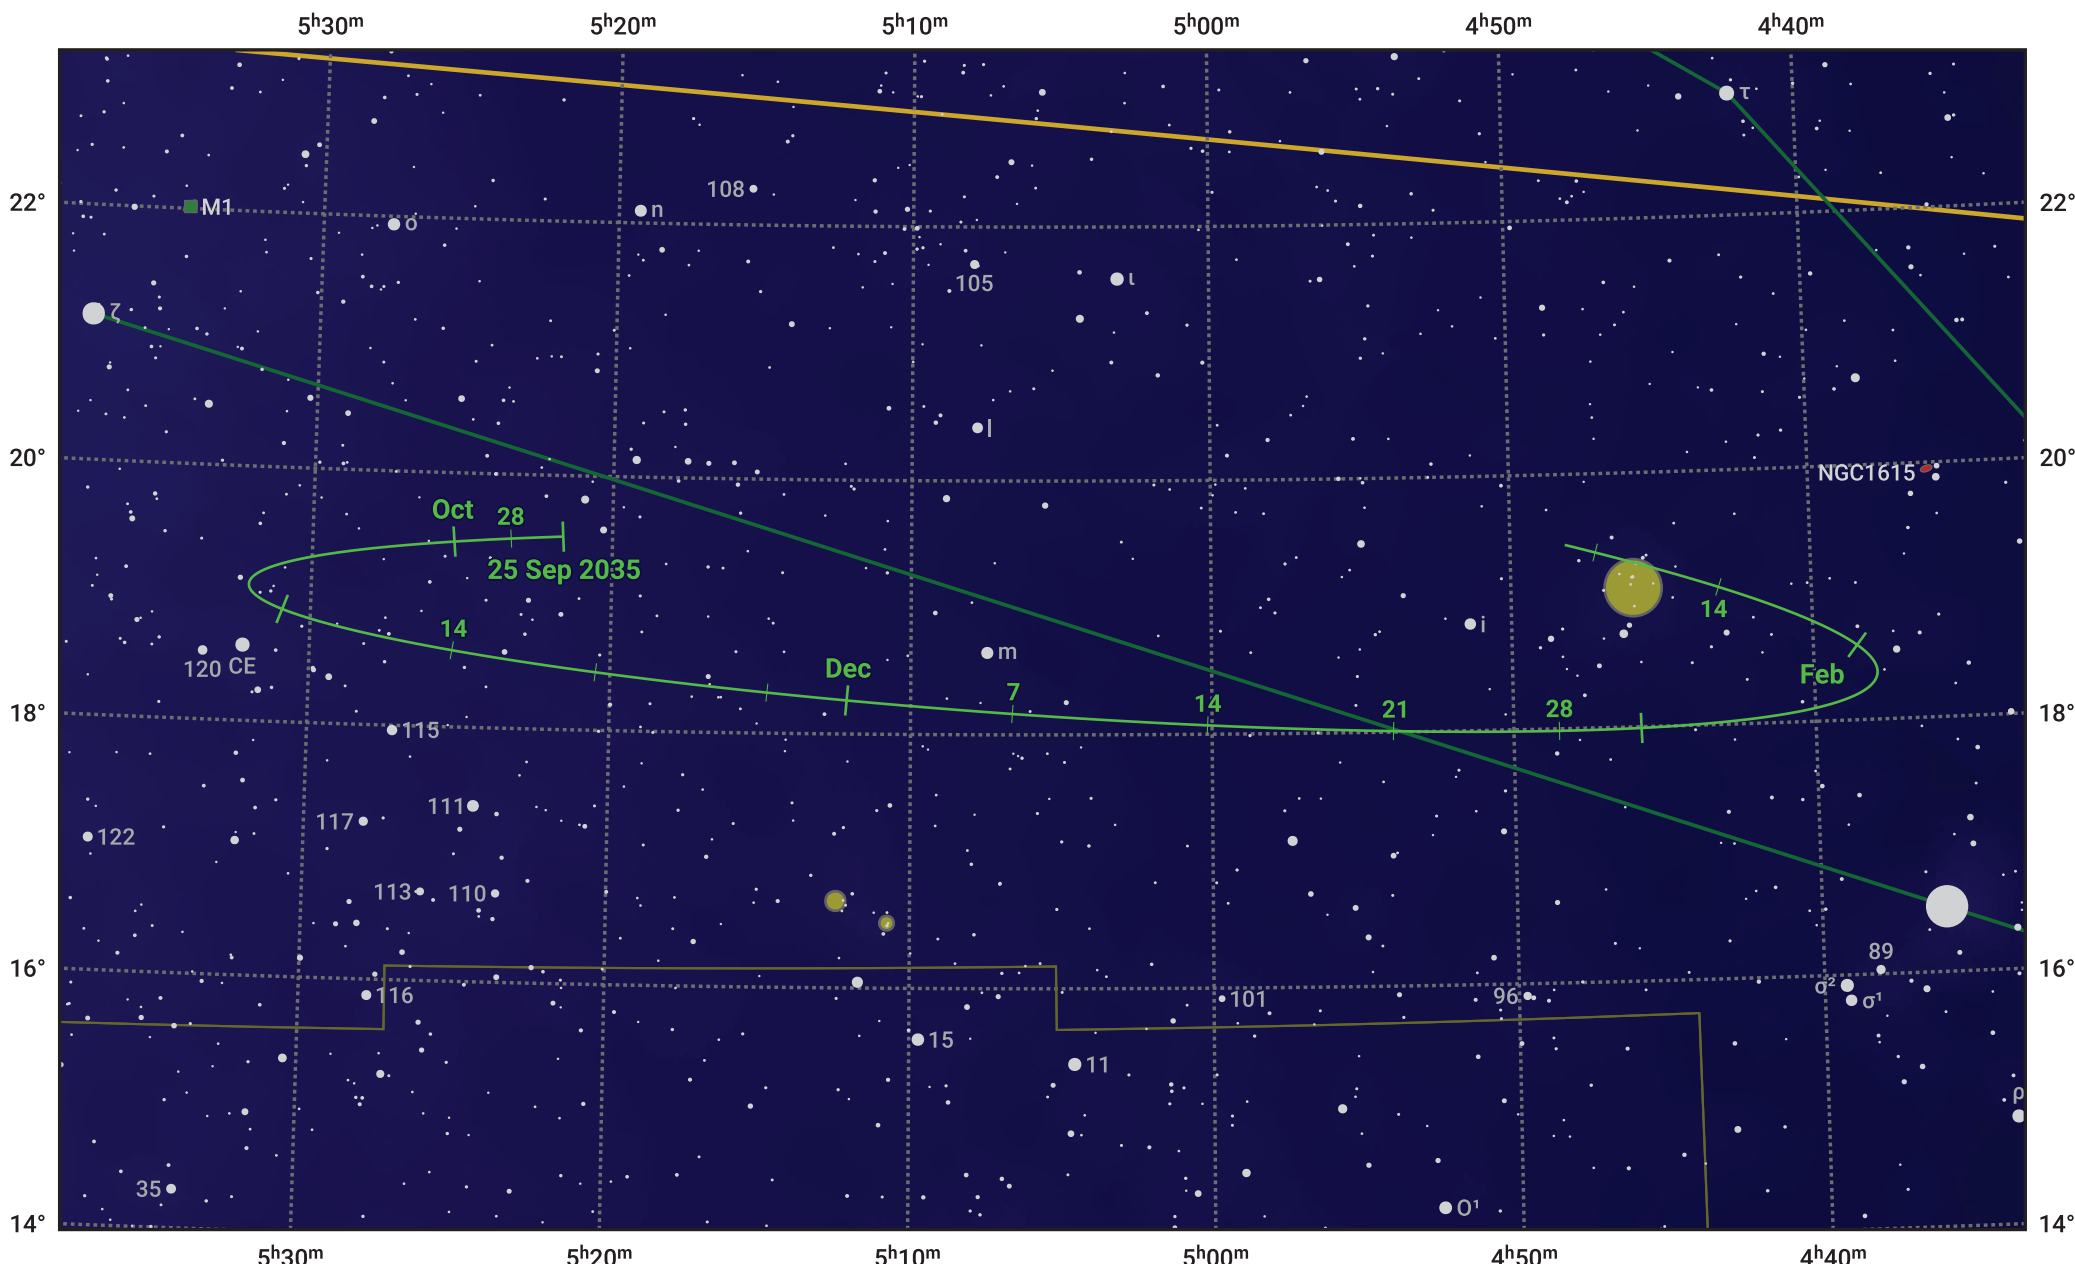

The path of Asteroid 16 Psyche around opposition on 9 Dec 2035

© Dominic Ford 2011–2024. Date markers placed at midnight UTC. Downloaded from <https://in-the-sky.org>

Ecliptic Plane

- Galaxy
- Bright nebula
- Open cluster
- Globular cluster

Date	Mag
2035 Oct 1	11.0
2035 Nov 1	10.5
2035 Nov 22	10.1
2035 Dec 1	9.9
2036 Jan 1	10.3
2036 Feb 1	11.0
2036 Feb 6	11.1