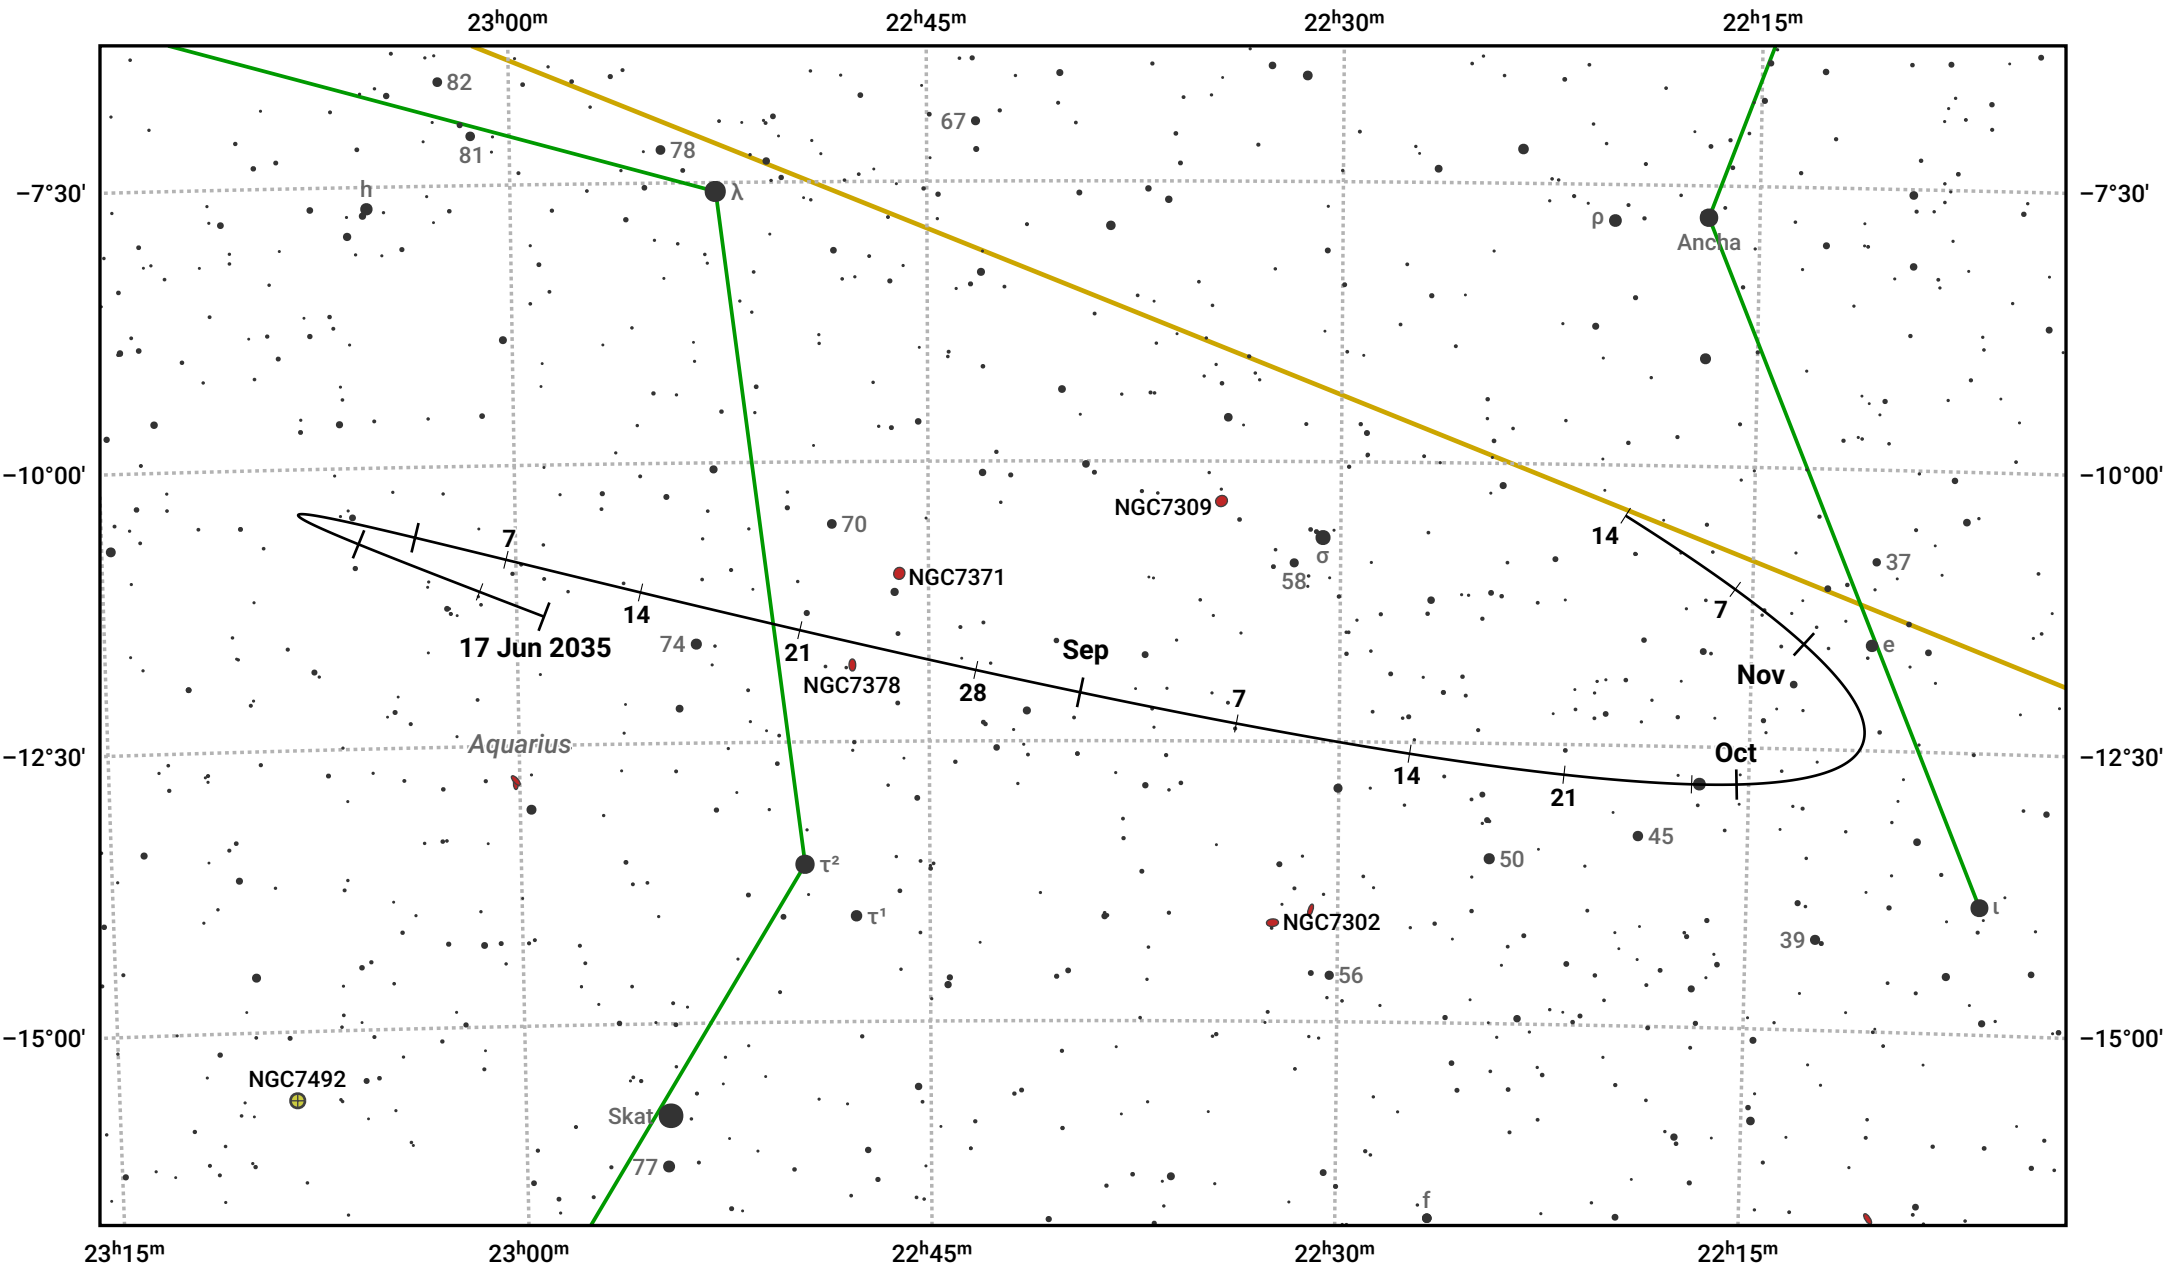

# The path of Asteroid 29 Amphitrite around opposition on 31 Aug 2035

© Dominic Ford 2011–2024. Date markers placed at midnight UTC. Downloaded from <https://in-the-sky.org>

Magnitude scale: 10.0 9.0 8.0 7.0 6.0 5.0 4.0 3.0

— Ecliptic Plane

Galaxy    Bright nebula    Open cluster    Globular cluster

Date	Mag	Phase
2035 Jul 1	10.5	97%
2035 Aug 1	9.8	99%
2035 Aug 5	9.8	99%
2035 Sep 1	9.1	100%
2035 Oct 1	9.8	99%
2035 Nov 1	10.4	96%