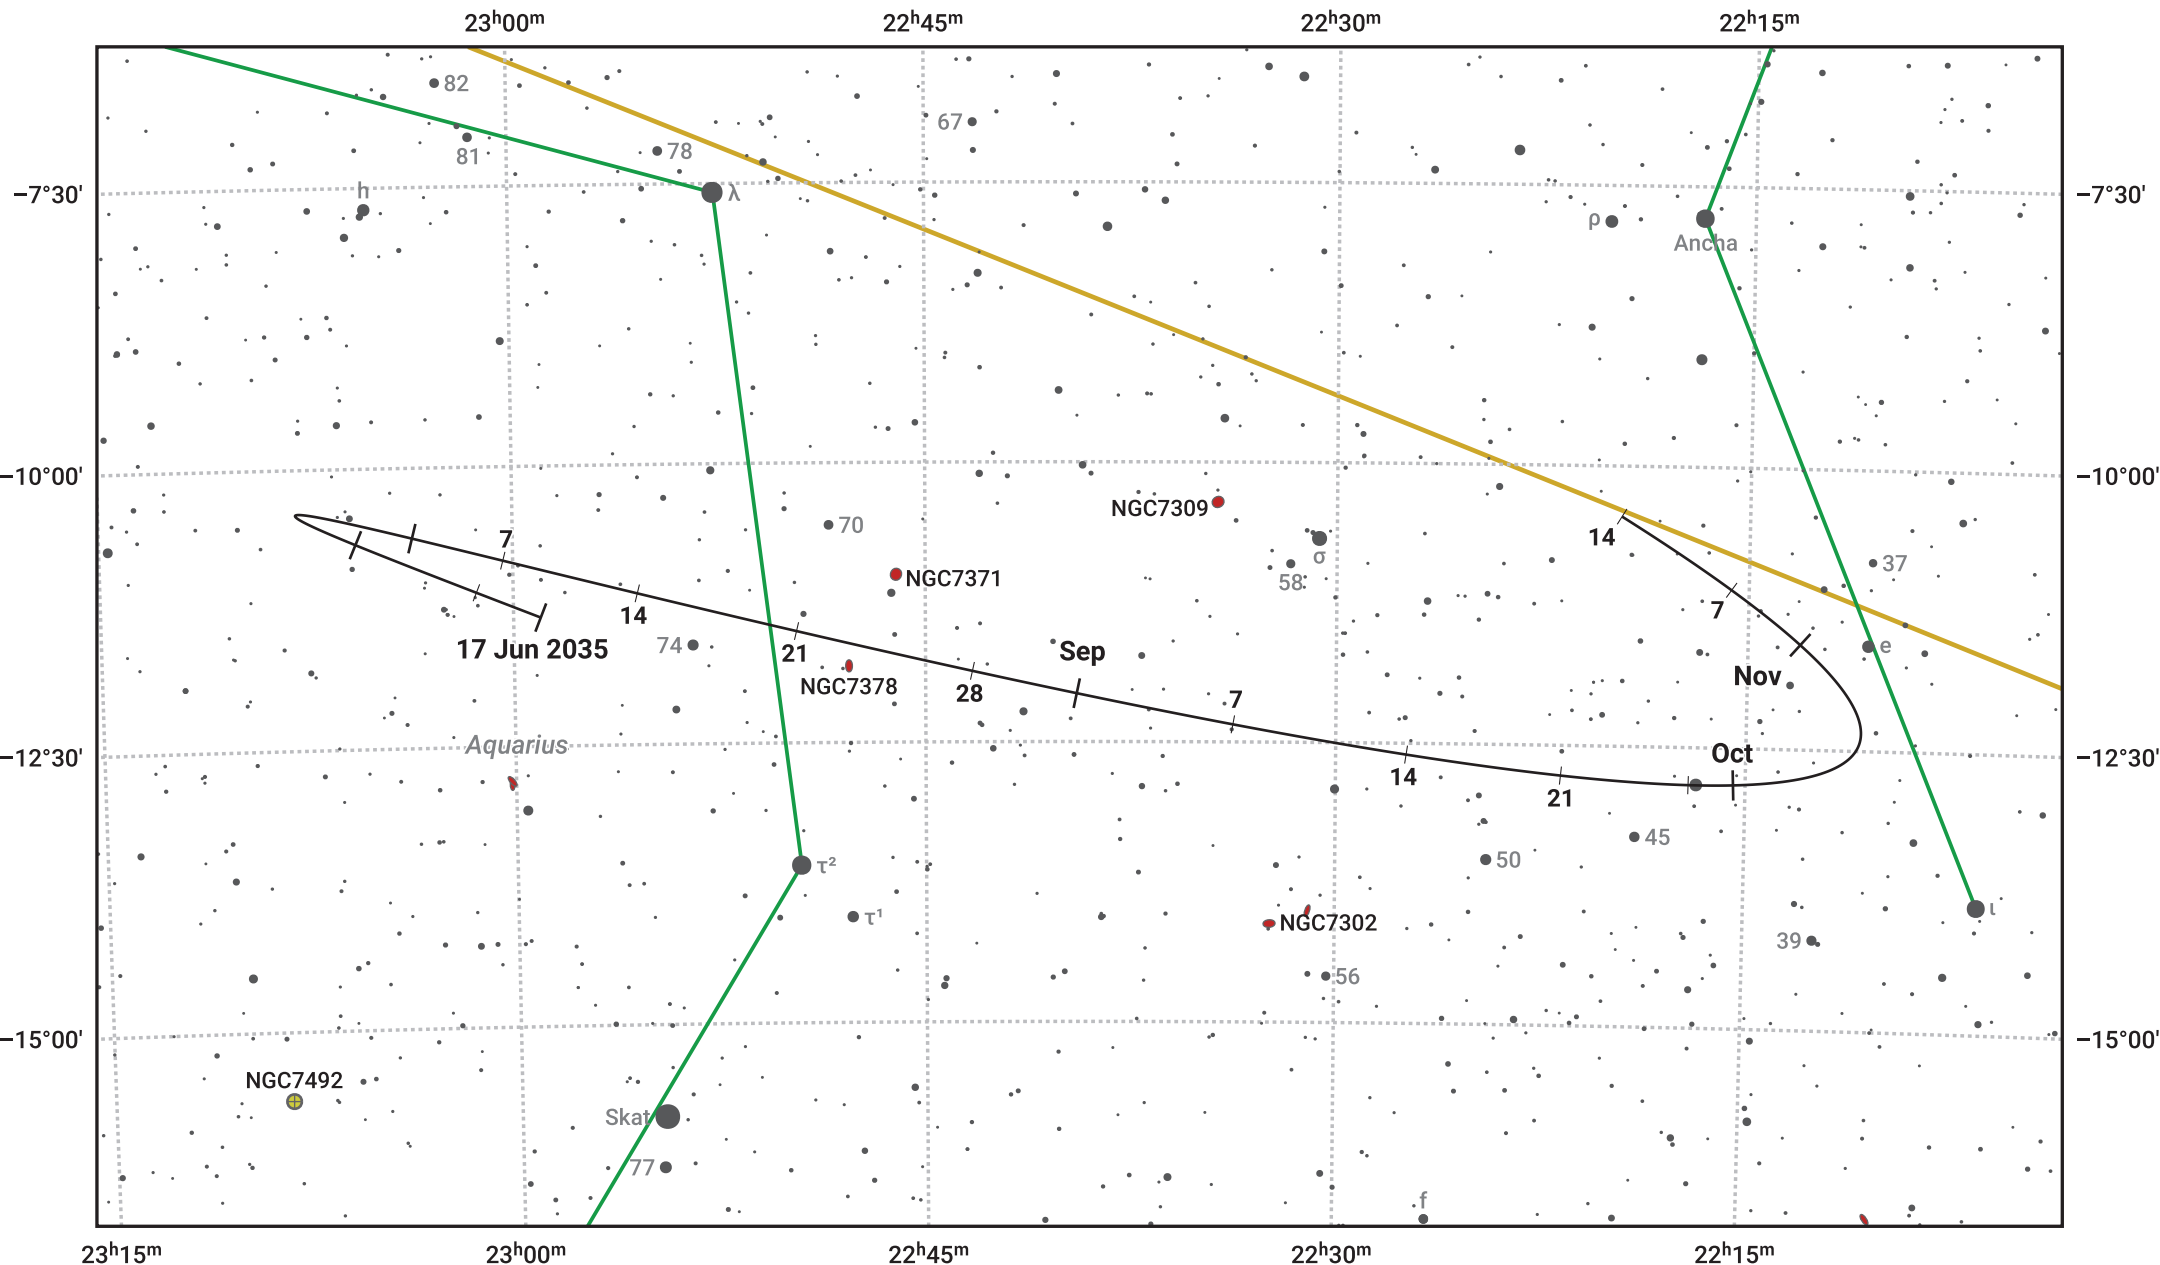

The path of Asteroid 29 Amphitrite around opposition on 31 Aug 2035

© Dominic Ford 2011–2024. Date markers placed at midnight UTC. Downloaded from <https://in-the-sky.org>

Magnitude scale: 10.0 9.0 8.0 7.0 6.0 5.0 4.0 3.0

— Ecliptic Plane

Galaxy Bright nebula Open cluster Globular cluster

Date	Mag	Phase
2035 Jul 1	10.5	97%
2035 Aug 1	9.8	99%
2035 Aug 5	9.8	99%
2035 Sep 1	9.1	100%
2035 Oct 1	9.8	99%
2035 Nov 1	10.4	96%