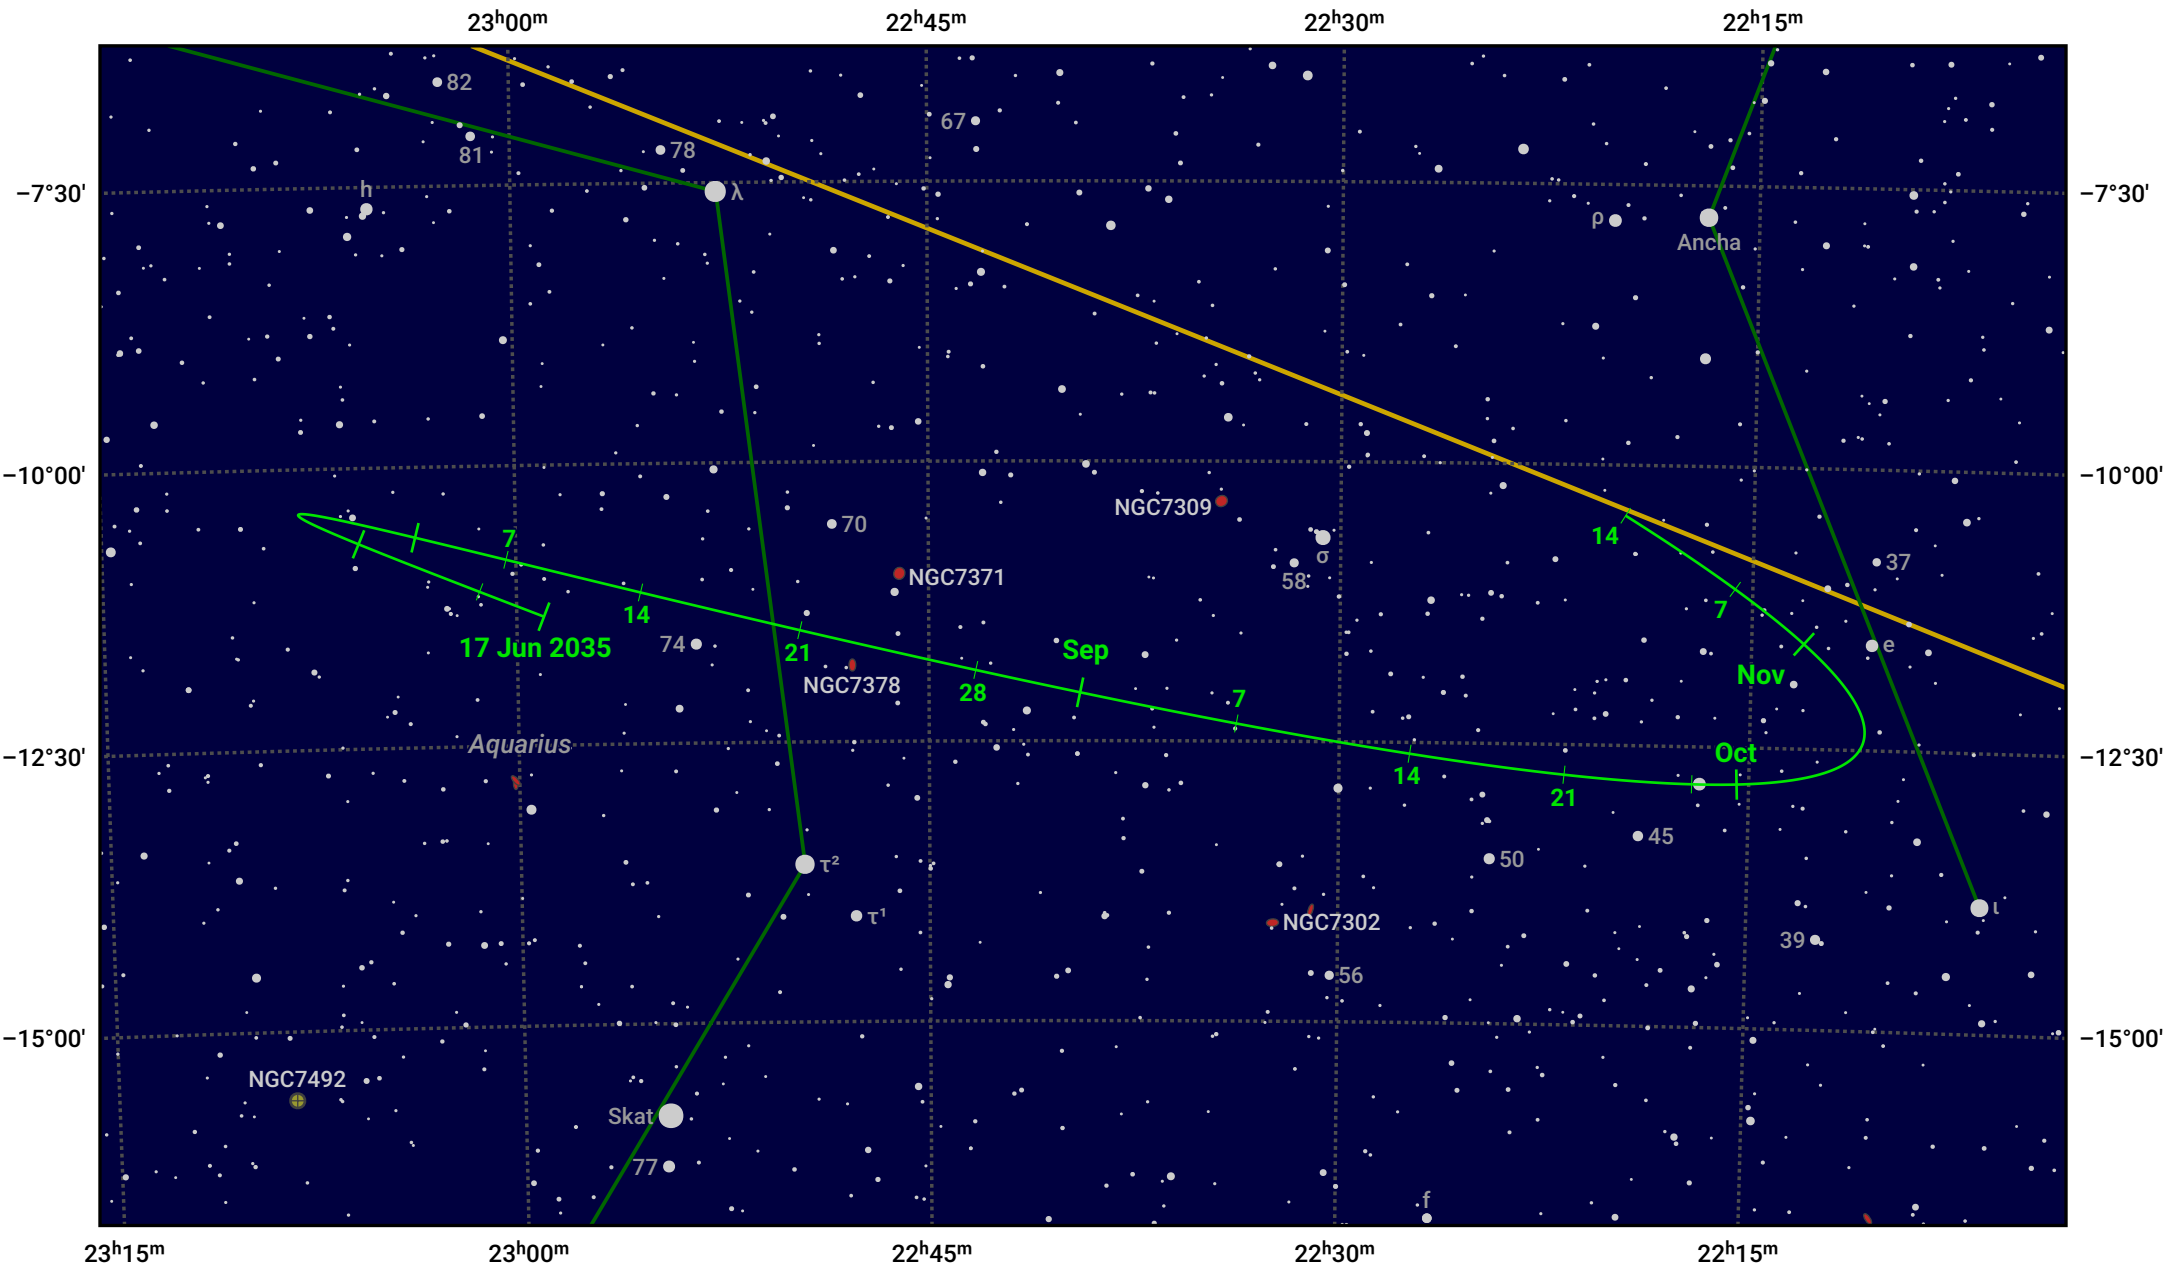

The path of Asteroid 29 Amphitrite around opposition on 31 Aug 2035

© Dominic Ford 2011–2024. Date markers placed at midnight UTC. Downloaded from <https://in-the-sky.org>

Magnitude scale: 10.0 9.0 8.0 7.0 6.0 5.0 4.0 3.0

— Ecliptic Plane

Galaxy Bright nebula Open cluster Globular cluster

Date	Mag	Phase
2035 Jul 1	10.5	97%
2035 Aug 1	9.8	99%
2035 Aug 5	9.8	99%
2035 Sep 1	9.1	100%
2035 Oct 1	9.8	99%
2035 Nov 1	10.4	96%