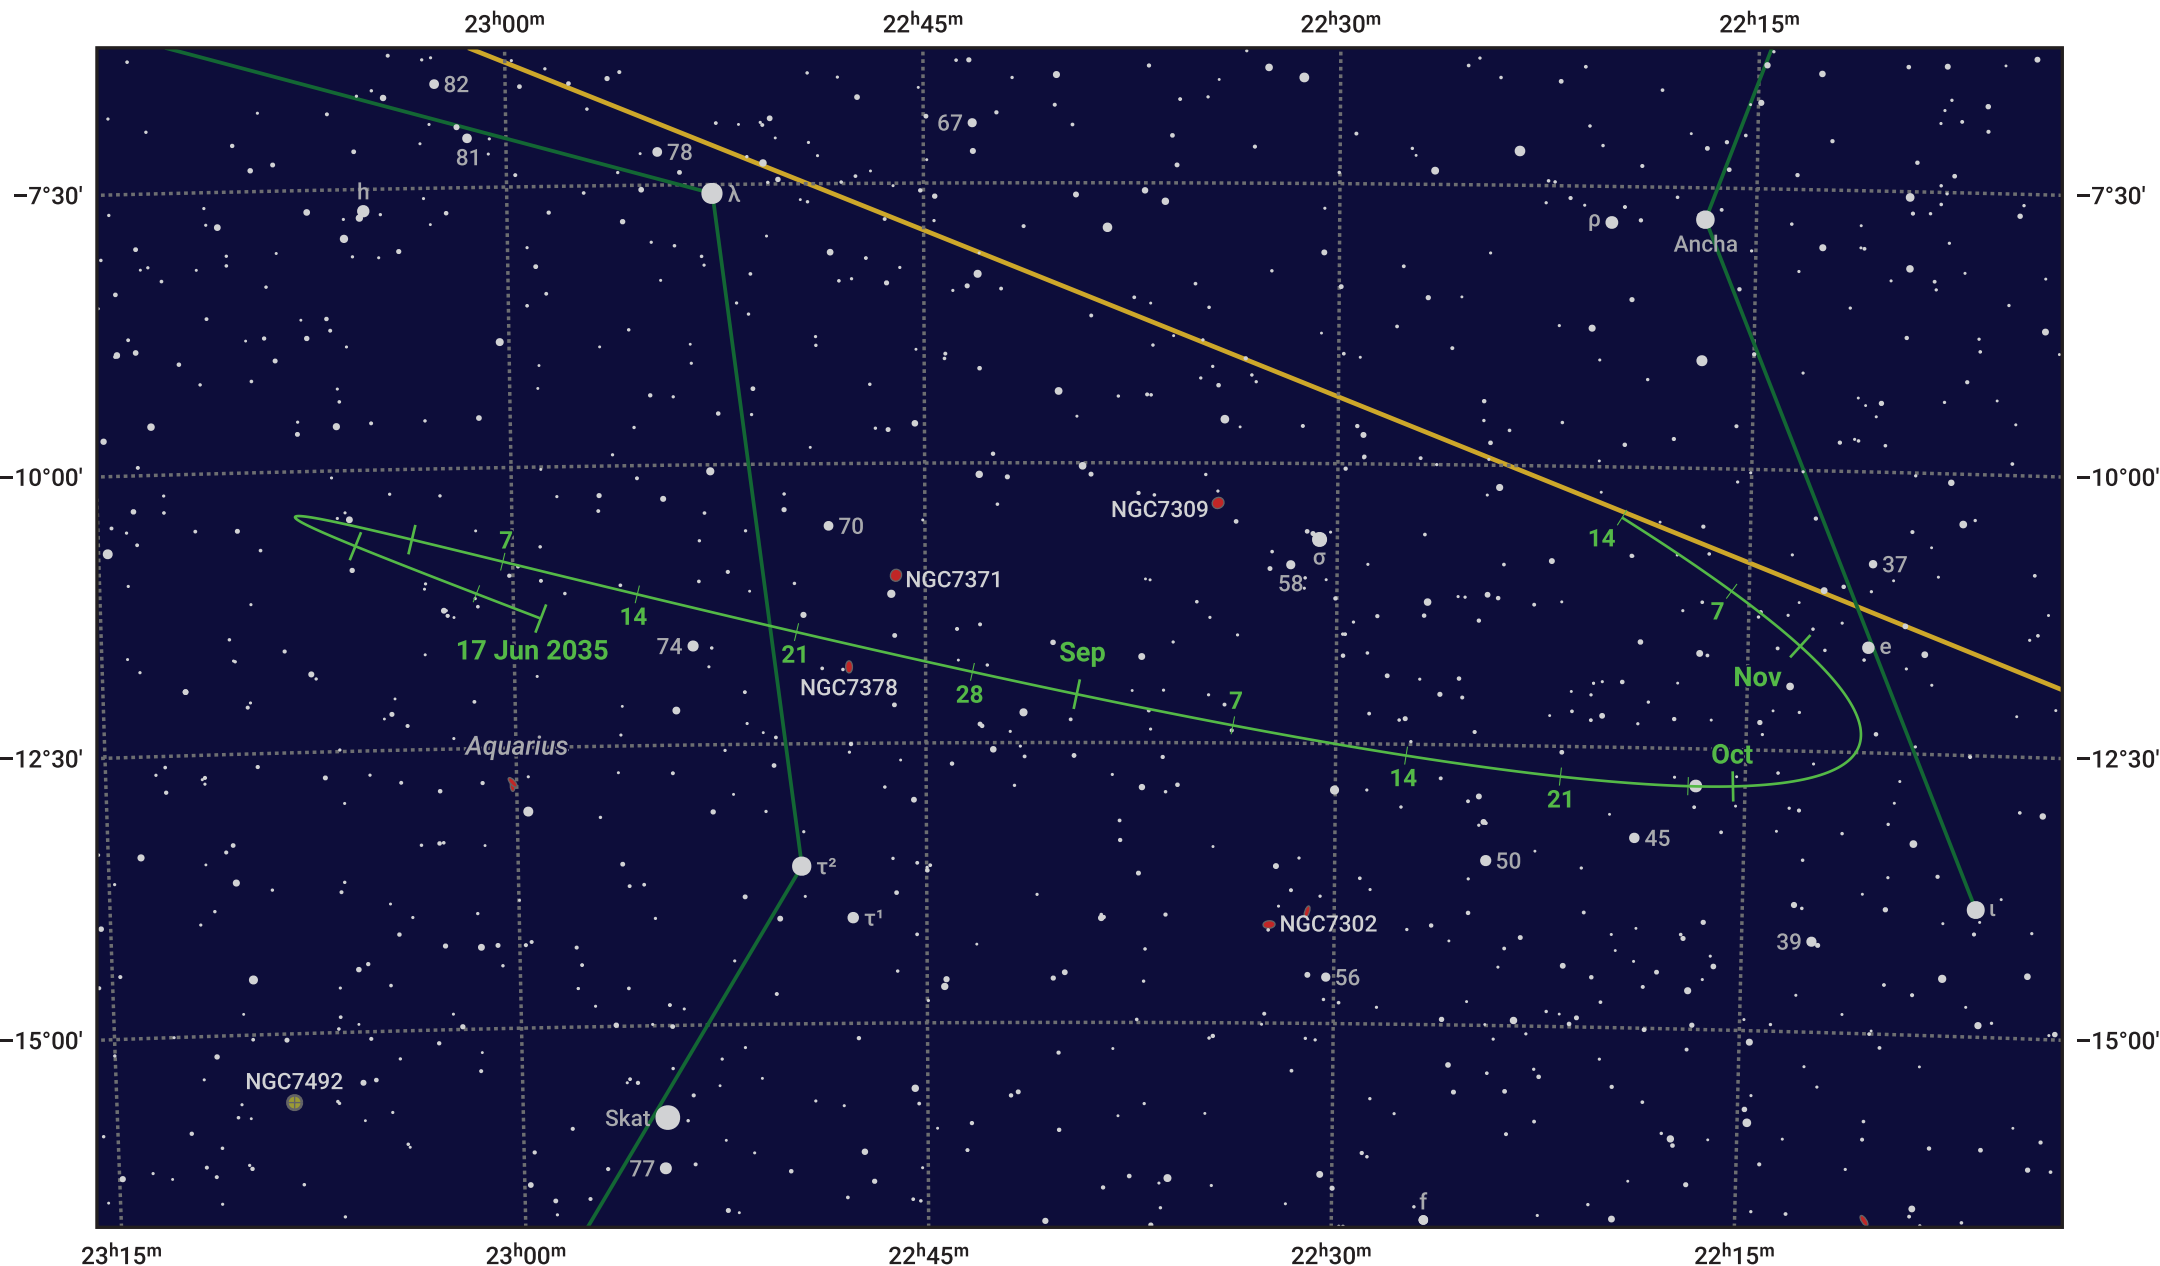

The path of Asteroid 29 Amphitrite around opposition on 31 Aug 2035

© Dominic Ford 2011–2024. Date markers placed at midnight UTC. Downloaded from <https://in-the-sky.org>

Magnitude scale: ● 10.0 ● 9.0 ● 8.0 ● 7.0 ● 6.0 ● 5.0 ● 4.0 ● 3.0

— Ecliptic Plane

● Galaxy ■ Bright nebula ● Open cluster ● Globular cluster

Date	Mag	Phase
2035 Jul 1	10.5	97%
2035 Aug 1	9.8	99%
2035 Aug 5	9.8	99%
2035 Sep 1	9.1	100%
2035 Oct 1	9.8	99%
2035 Nov 1	10.4	96%