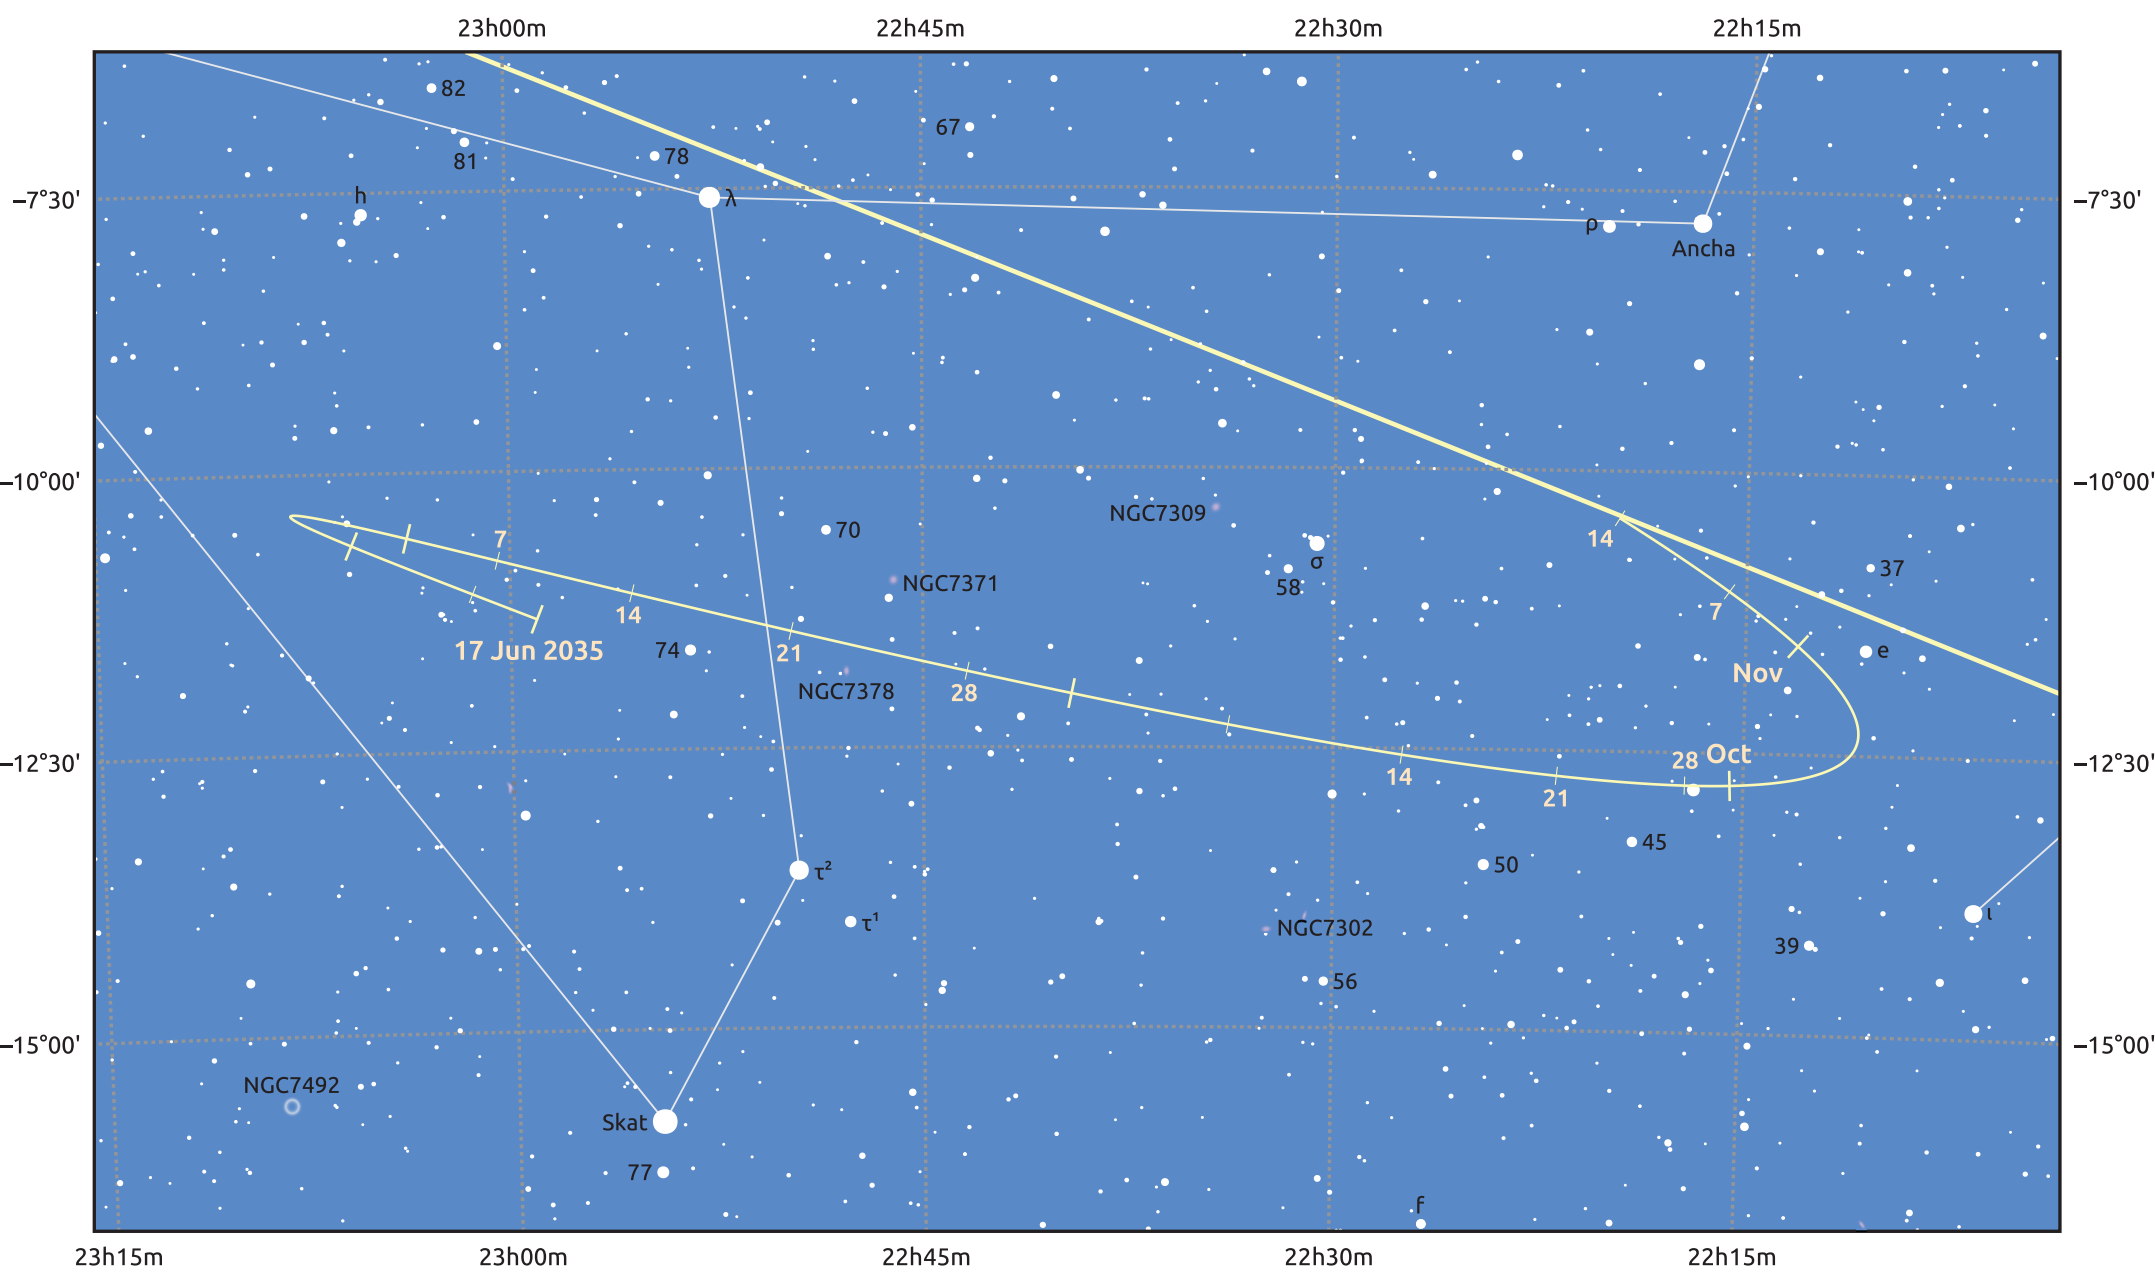

# The path of Asteroid 29 Amphitrite around opposition on 31 Aug 2035

© Dominic Ford 2011–2025. Date markers placed at midnight UTC. Downloaded from <https://in-the-sky.org>

Magnitude scale: ● 10.0 ● 9.0 ● 8.0 ● 7.0 ● 6.0 ● 5.0 ● 4.0 ● 3.0

— Ecliptic Plane

Galaxy    Bright nebula    Open cluster    Globular cluster    Planetary nebula

Date	Mag	Phase
2035 Jul 1	10.5	97%
2035 Aug 1	9.8	99%
2035 Aug 5	9.7	99%
2035 Sep 1	9.1	100%
2035 Oct 1	9.8	99%
2035 Nov 1	10.4	96%