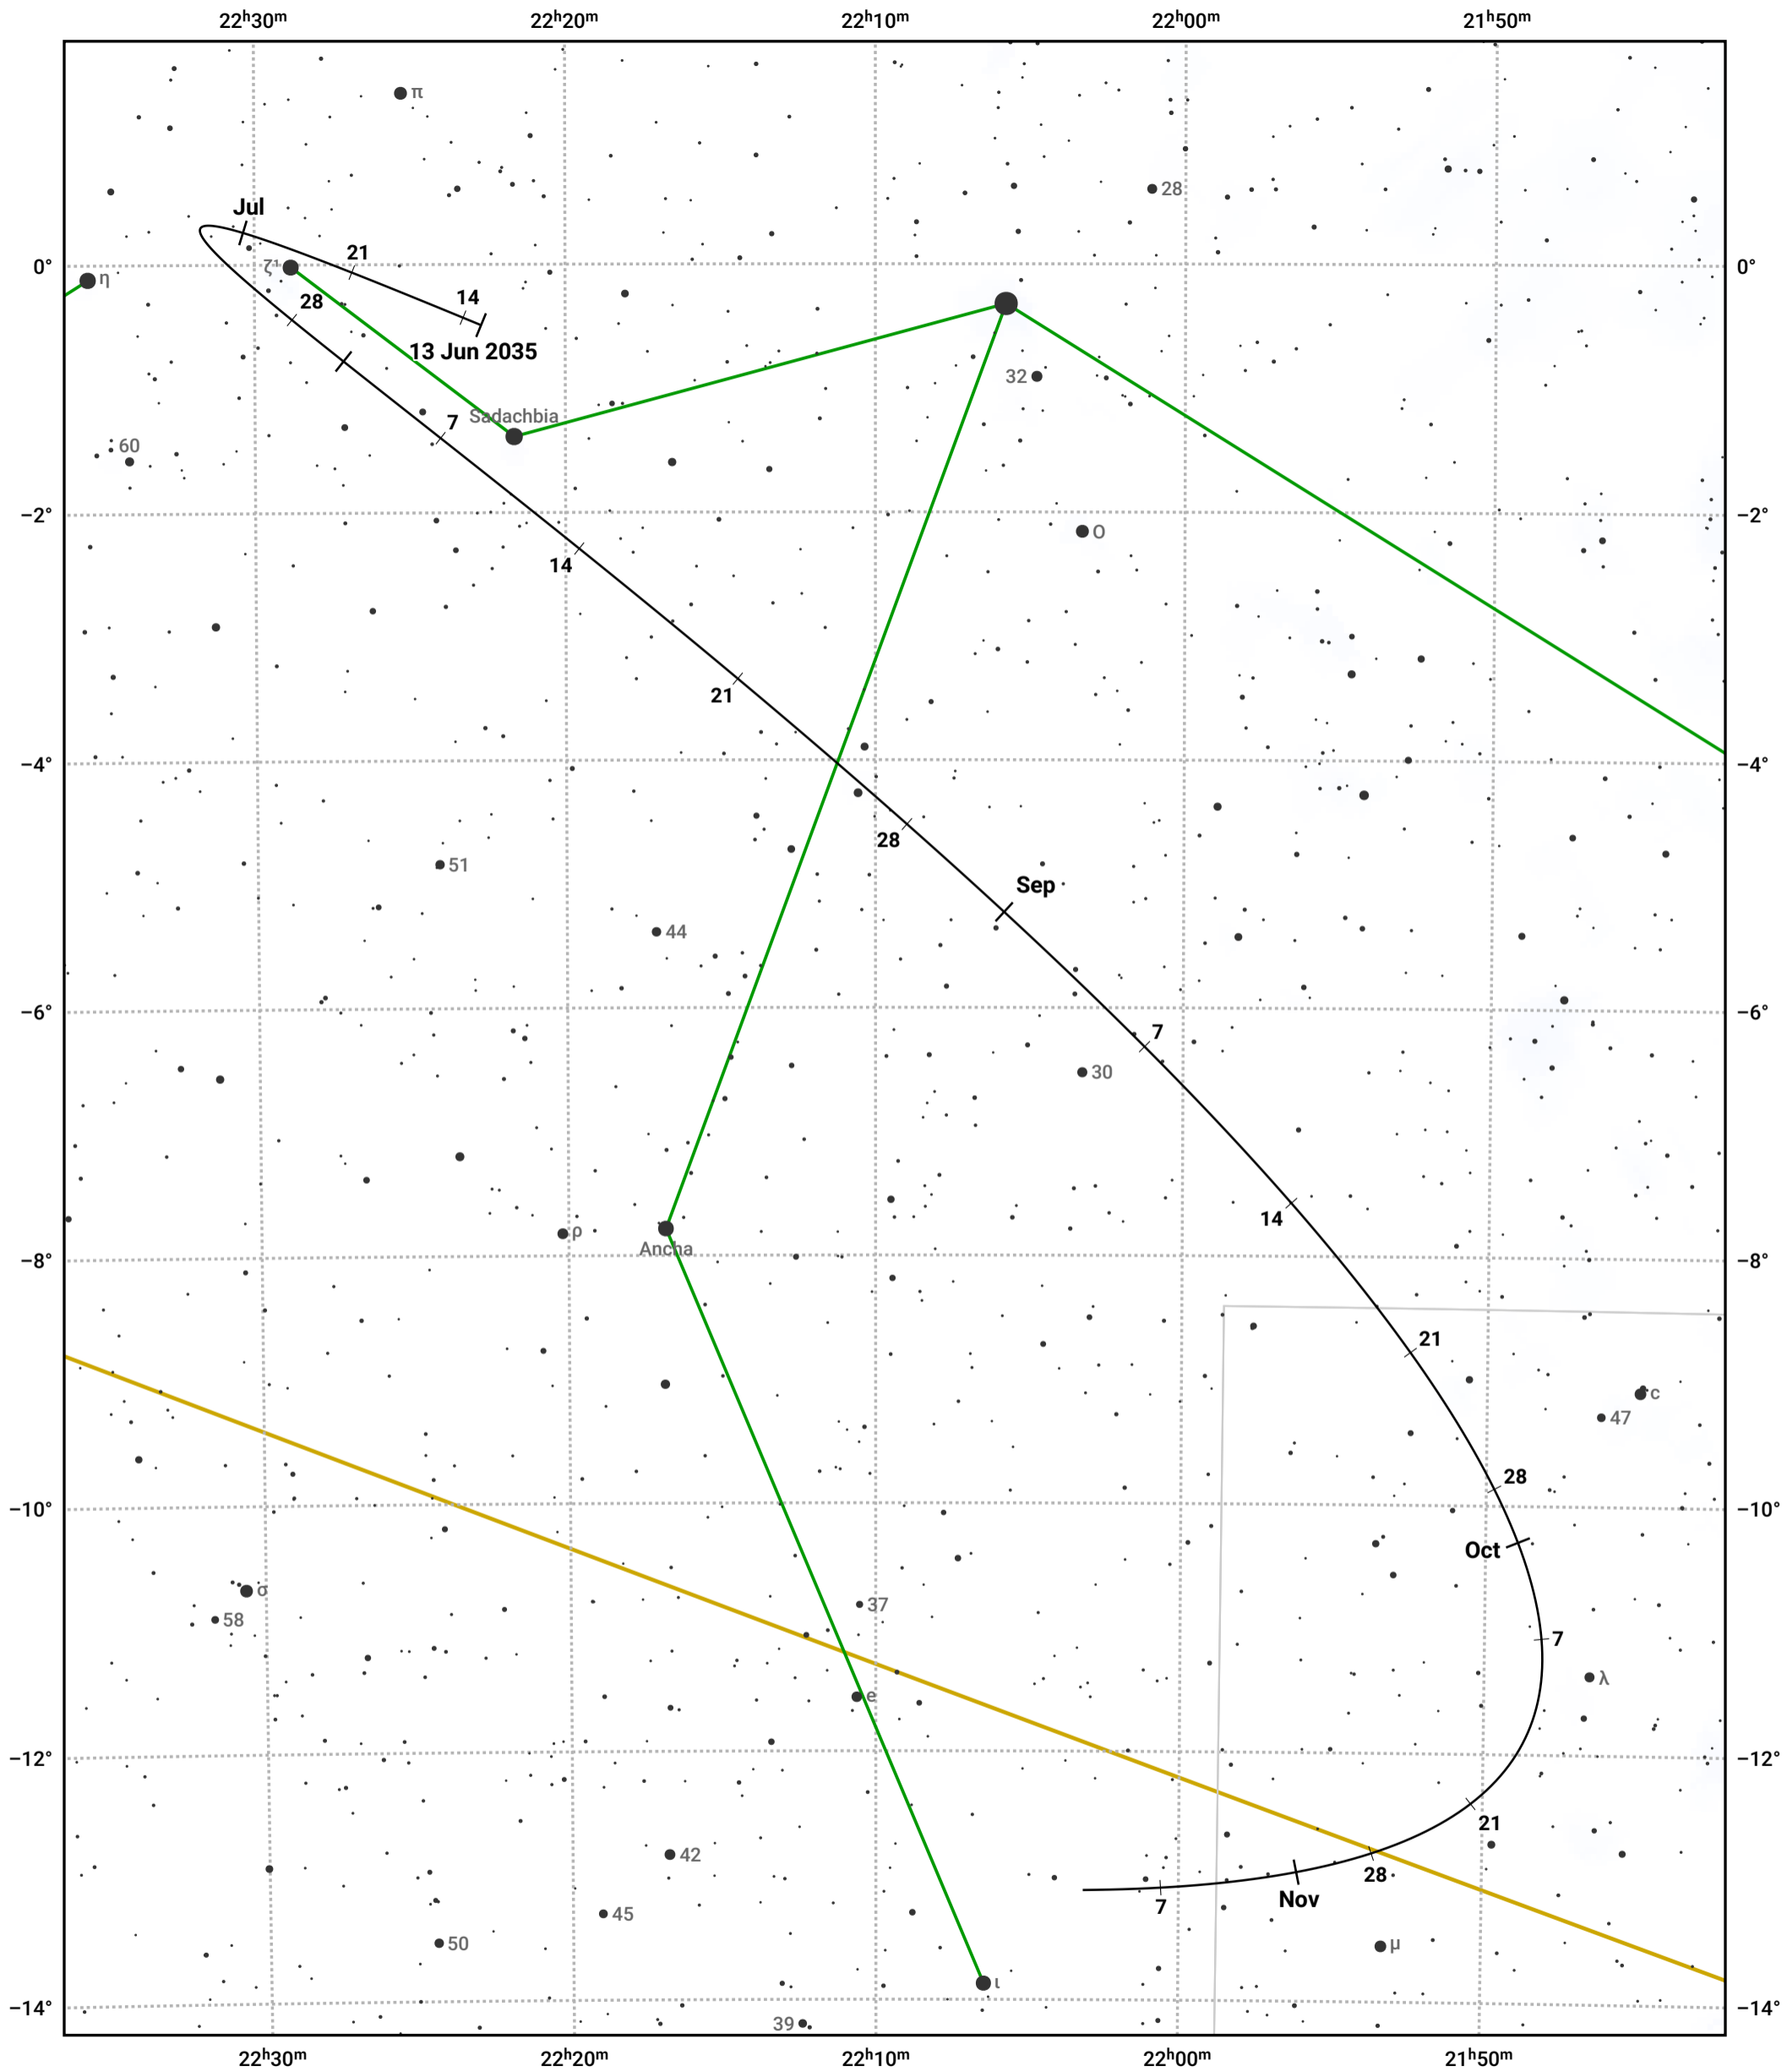

# The path of Asteroid 3 Juno around opposition on 27 Aug 2035

© Dominic Ford 2011–2024. Date markers placed at midnight UTC. Downloaded from <https://in-the-sky.org>

Magnitude scale: 10.0 9.0 8.0 7.0 6.0 5.0 4.0 3.0 2.0

- Ecliptic Plane
- Galaxy
- Bright nebula
- Open cluster
- ⊕ Globular cluster

Date	Mag	Phase
2035 Jul 1	9.7	97%
2035 Jul 27	9.0	99%
2035 Aug 1	8.9	99%
2035 Sep 1	8.2	100%
2035 Oct 1	8.8	98%
2035 Nov 1	9.3	95%