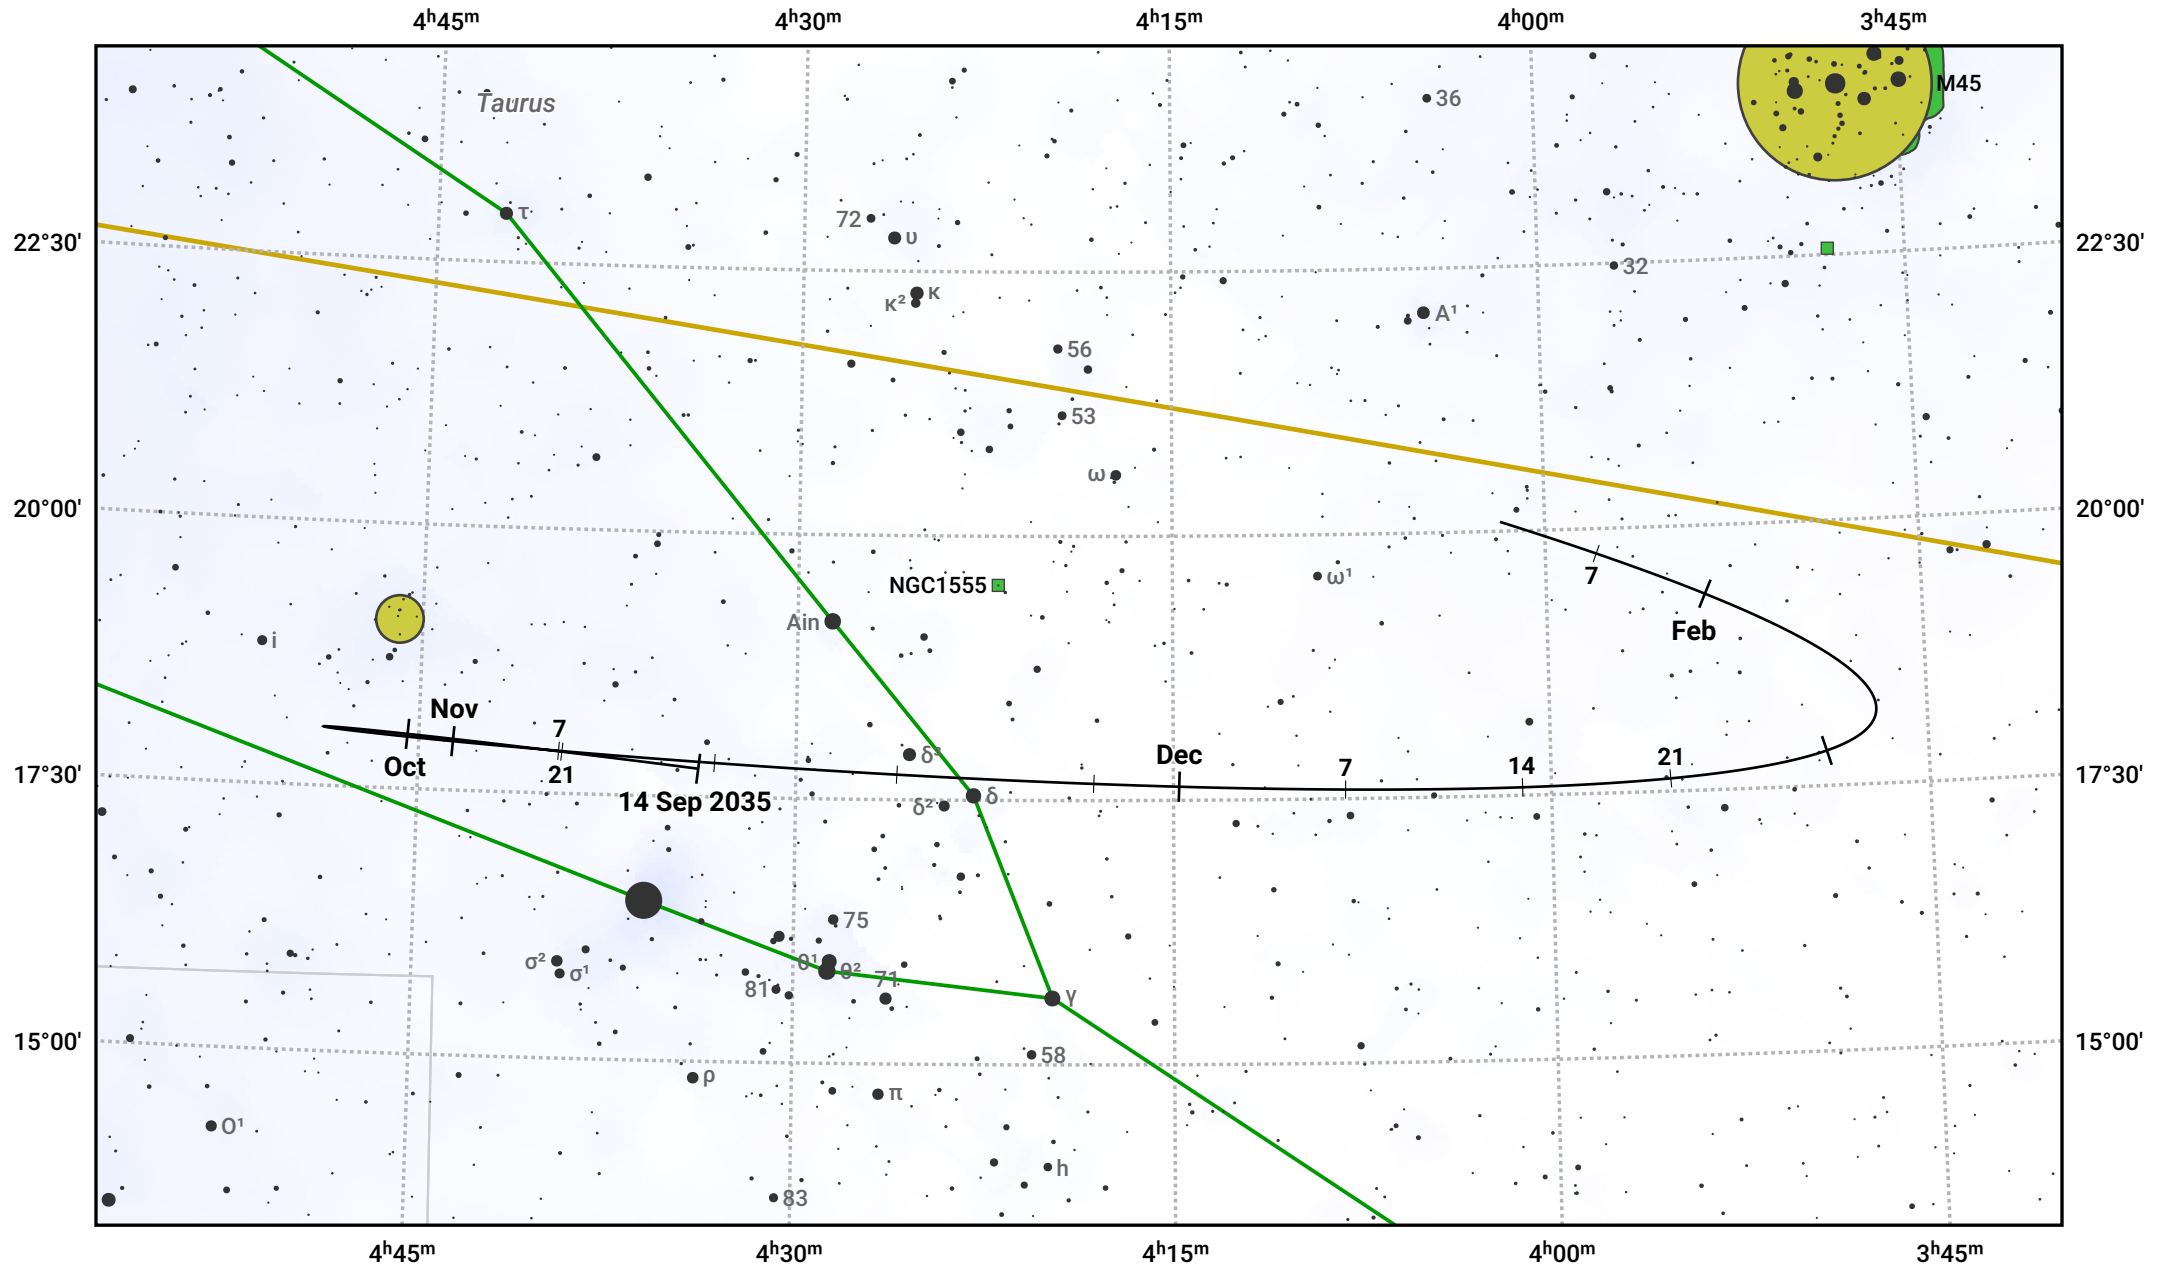

# The path of Asteroid 40 Harmonia around opposition on 28 Nov 2035

© Dominic Ford 2011–2024. Date markers placed at midnight UTC. Downloaded from <https://in-the-sky.org>

— Ecliptic Plane

- Galaxy
- Bright nebula
- Open cluster
- Globular cluster

Date	Mag	Phase
2035 Oct 1	10.4	96%
2035 Nov 1	9.7	98%
2035 Nov 2	9.7	98%
2035 Dec 1	9.0	100%
2036 Jan 1	9.9	98%
2036 Feb 1	10.6	96%
2036 Feb 3	10.7	95%