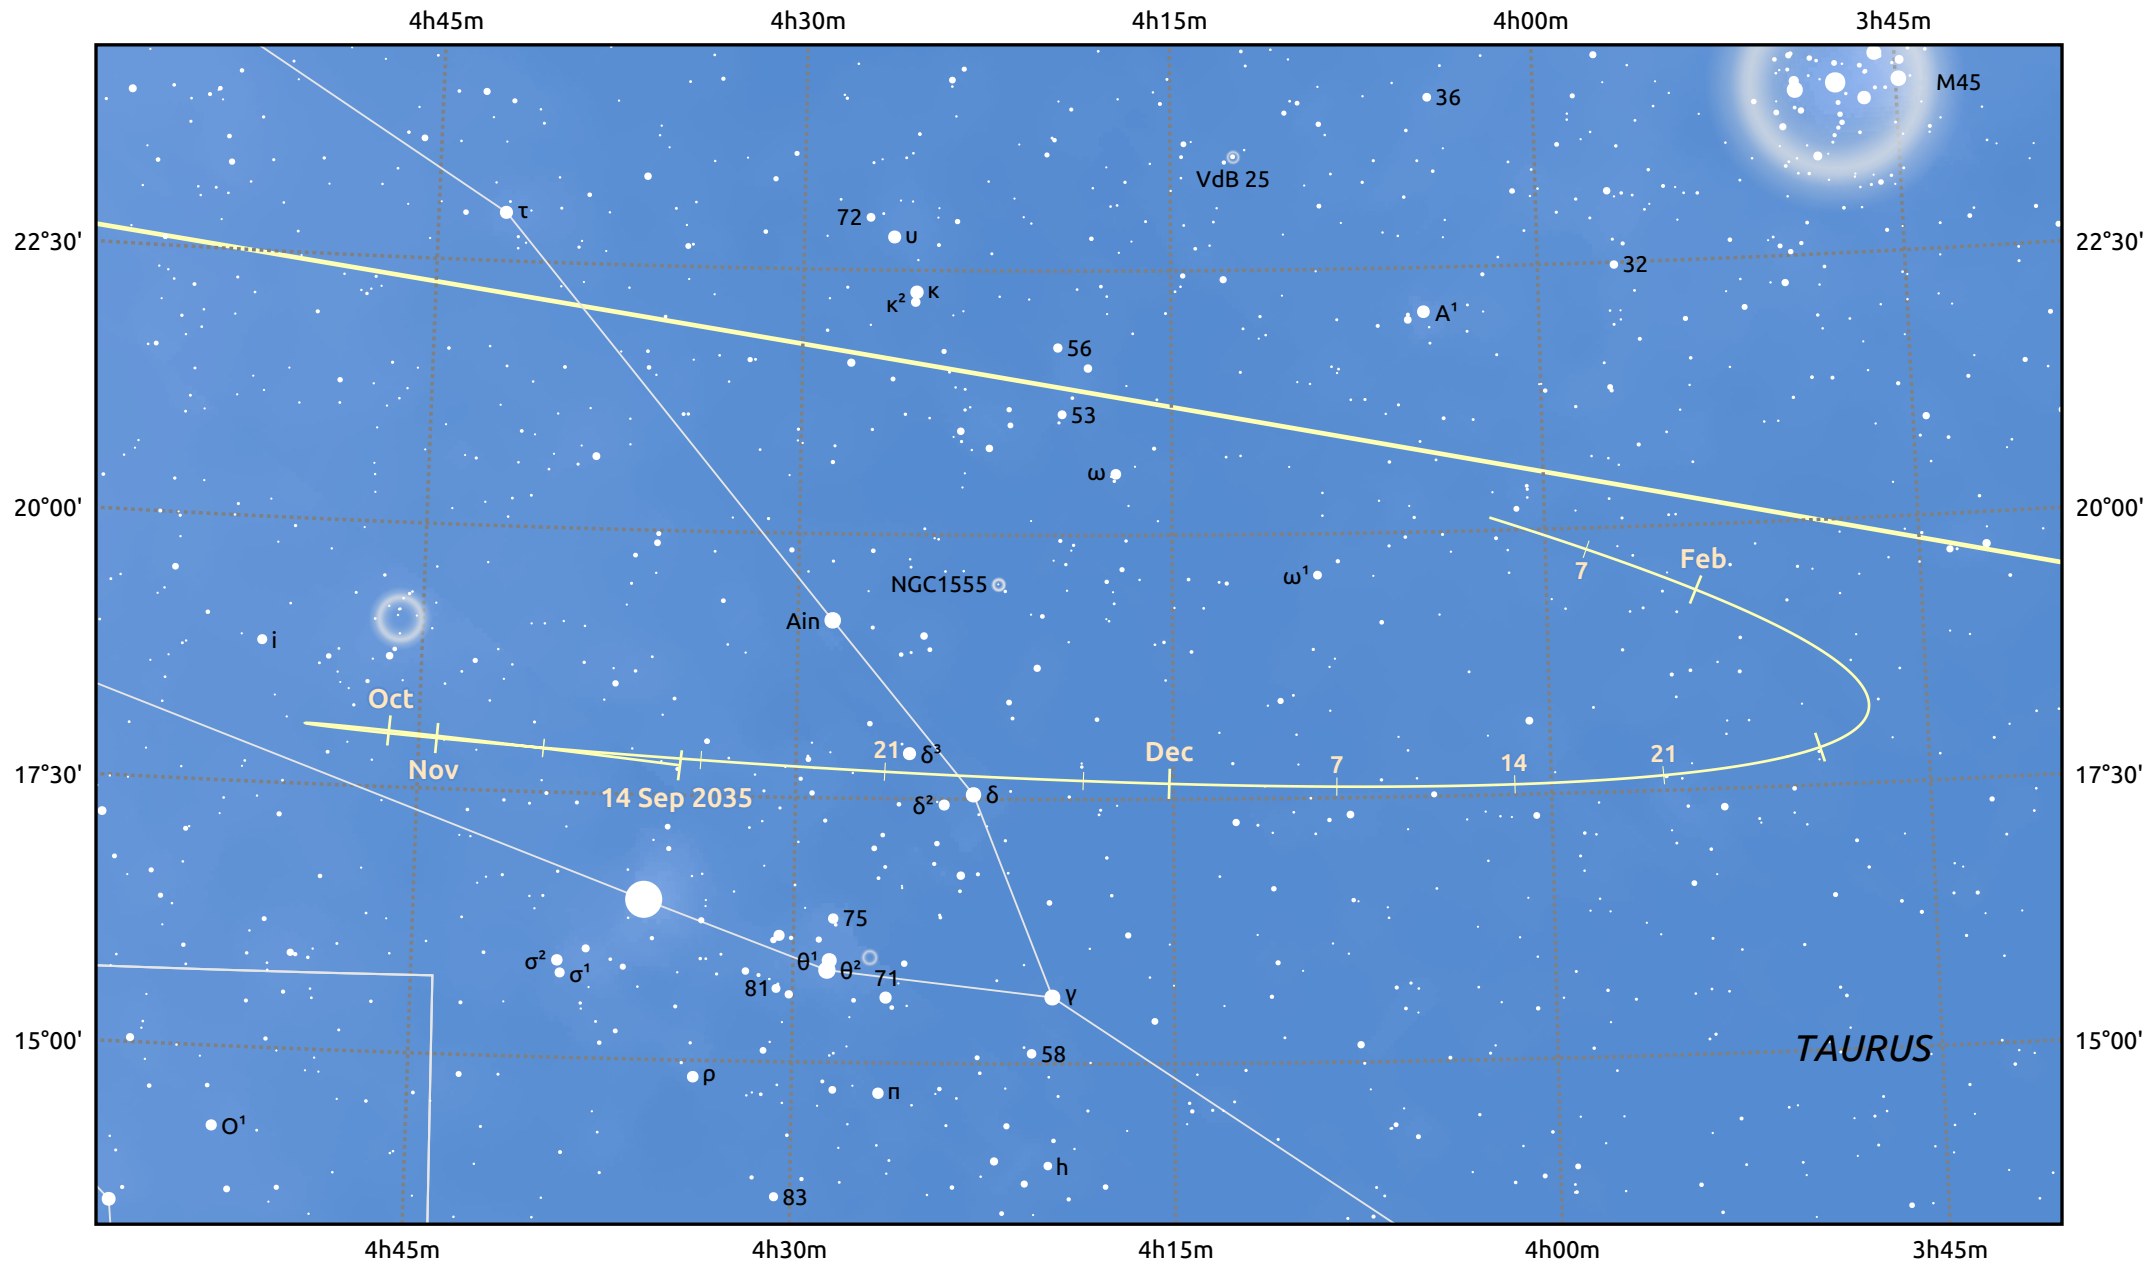

# The path of Asteroid 40 Harmonia around opposition on 28 Nov 2035

© Dominic Ford 2011–2025. Date markers placed at midnight UTC. Downloaded from <https://in-the-sky.org>

— Ecliptic Plane

- Galaxy
- Bright nebula
- Open cluster
- Globular cluster
- Planetary nebula

Date	Mag	Phase
2035 Oct 1	10.4	95%
2035 Nov 1	9.7	98%
2035 Nov 2	9.6	98%
2035 Dec 1	9.0	100%
2036 Jan 1	9.9	98%
2036 Feb 1	10.6	95%
2036 Feb 2	10.6	95%