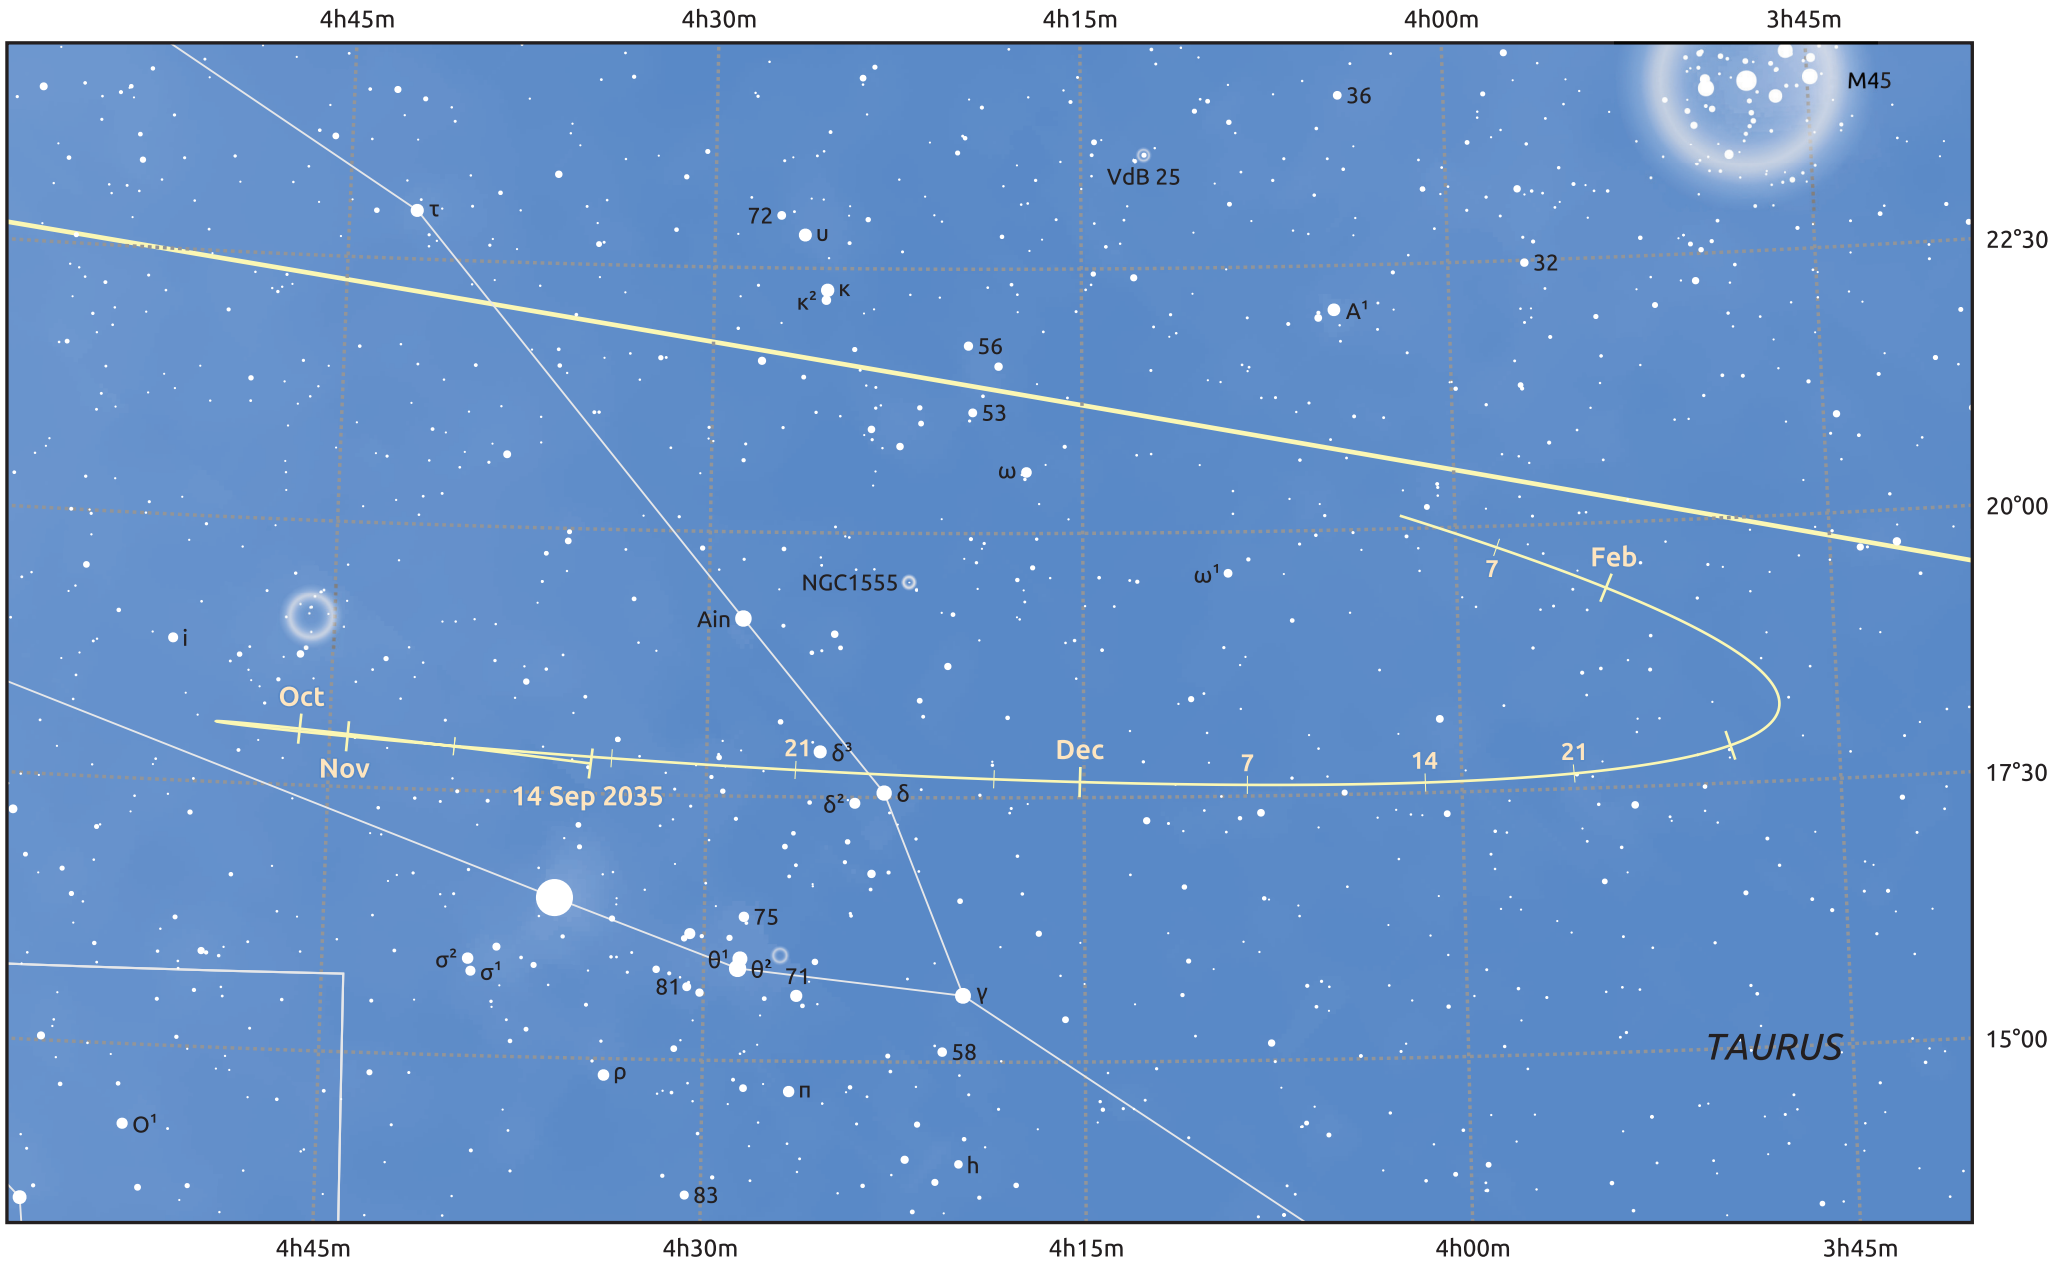

# The path of Asteroid 40 Harmonia around opposition on 28 Nov 2035

© Dominic Ford 2011–2025. Date markers placed at midnight UTC. Downloaded from <https://in-the-sky.org>

Magnitude scale: 10.0 9.0 8.0 7.0 6.0 5.0 4.0 3.0 2.0 1.0

0.0

Ecliptic Plane

Galaxy Bright nebula Open cluster Globular cluster Planetary nebula

Date	Mag	Phase
2035 Oct 1	10.4	95%
2035 Nov 1	9.7	98%
2035 Nov 2	9.6	98%
2035 Dec 1	9.0	100%
2036 Jan 1	9.9	98%
2036 Feb 1	10.6	95%
2036 Feb 2	10.6	95%