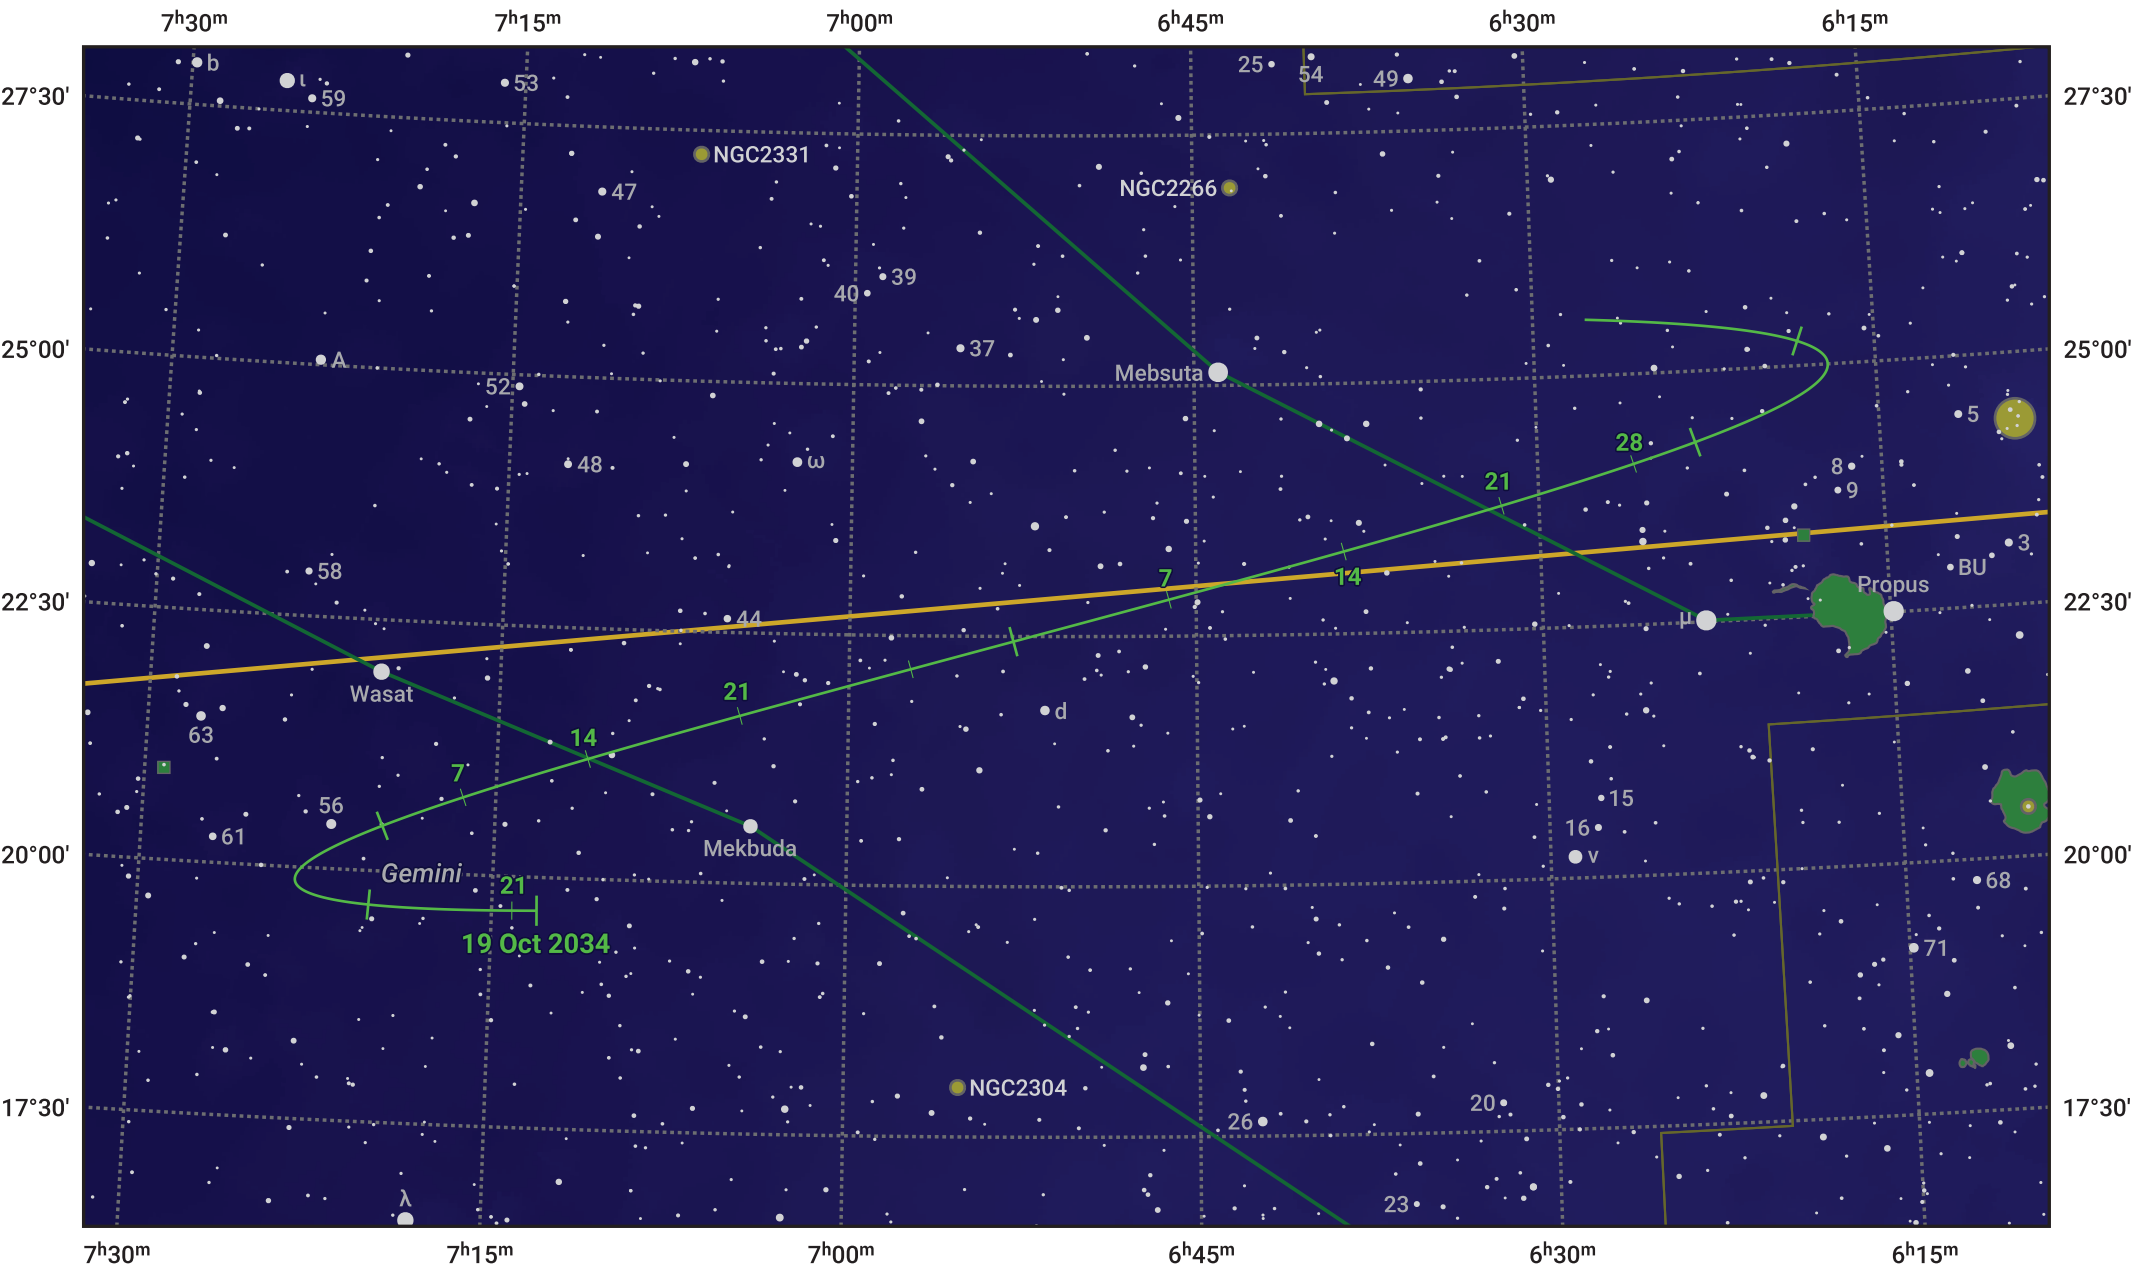

# The path of Asteroid 4 Vesta around opposition on 2 Jan 2035

© Dominic Ford 2011–2024. Date markers placed at midnight UTC. Downloaded from <https://in-the-sky.org>

Magnitude scale: ● 9.0 ● 8.0 ● 7.0 ● 6.0 ● 5.0 ● 4.0 ● 3.0 ● 2.0

— Ecliptic Plane

● Galaxy ● Bright nebula ● Open cluster ● Globular cluster

Date	Mag	Phase
2034 Nov 1	7.9	97%
2034 Dec 1	7.3	98%
2034 Dec 9	7.1	99%
2035 Jan 1	6.4	100%
2035 Feb 1	7.2	99%
2035 Mar 1	7.7	97%