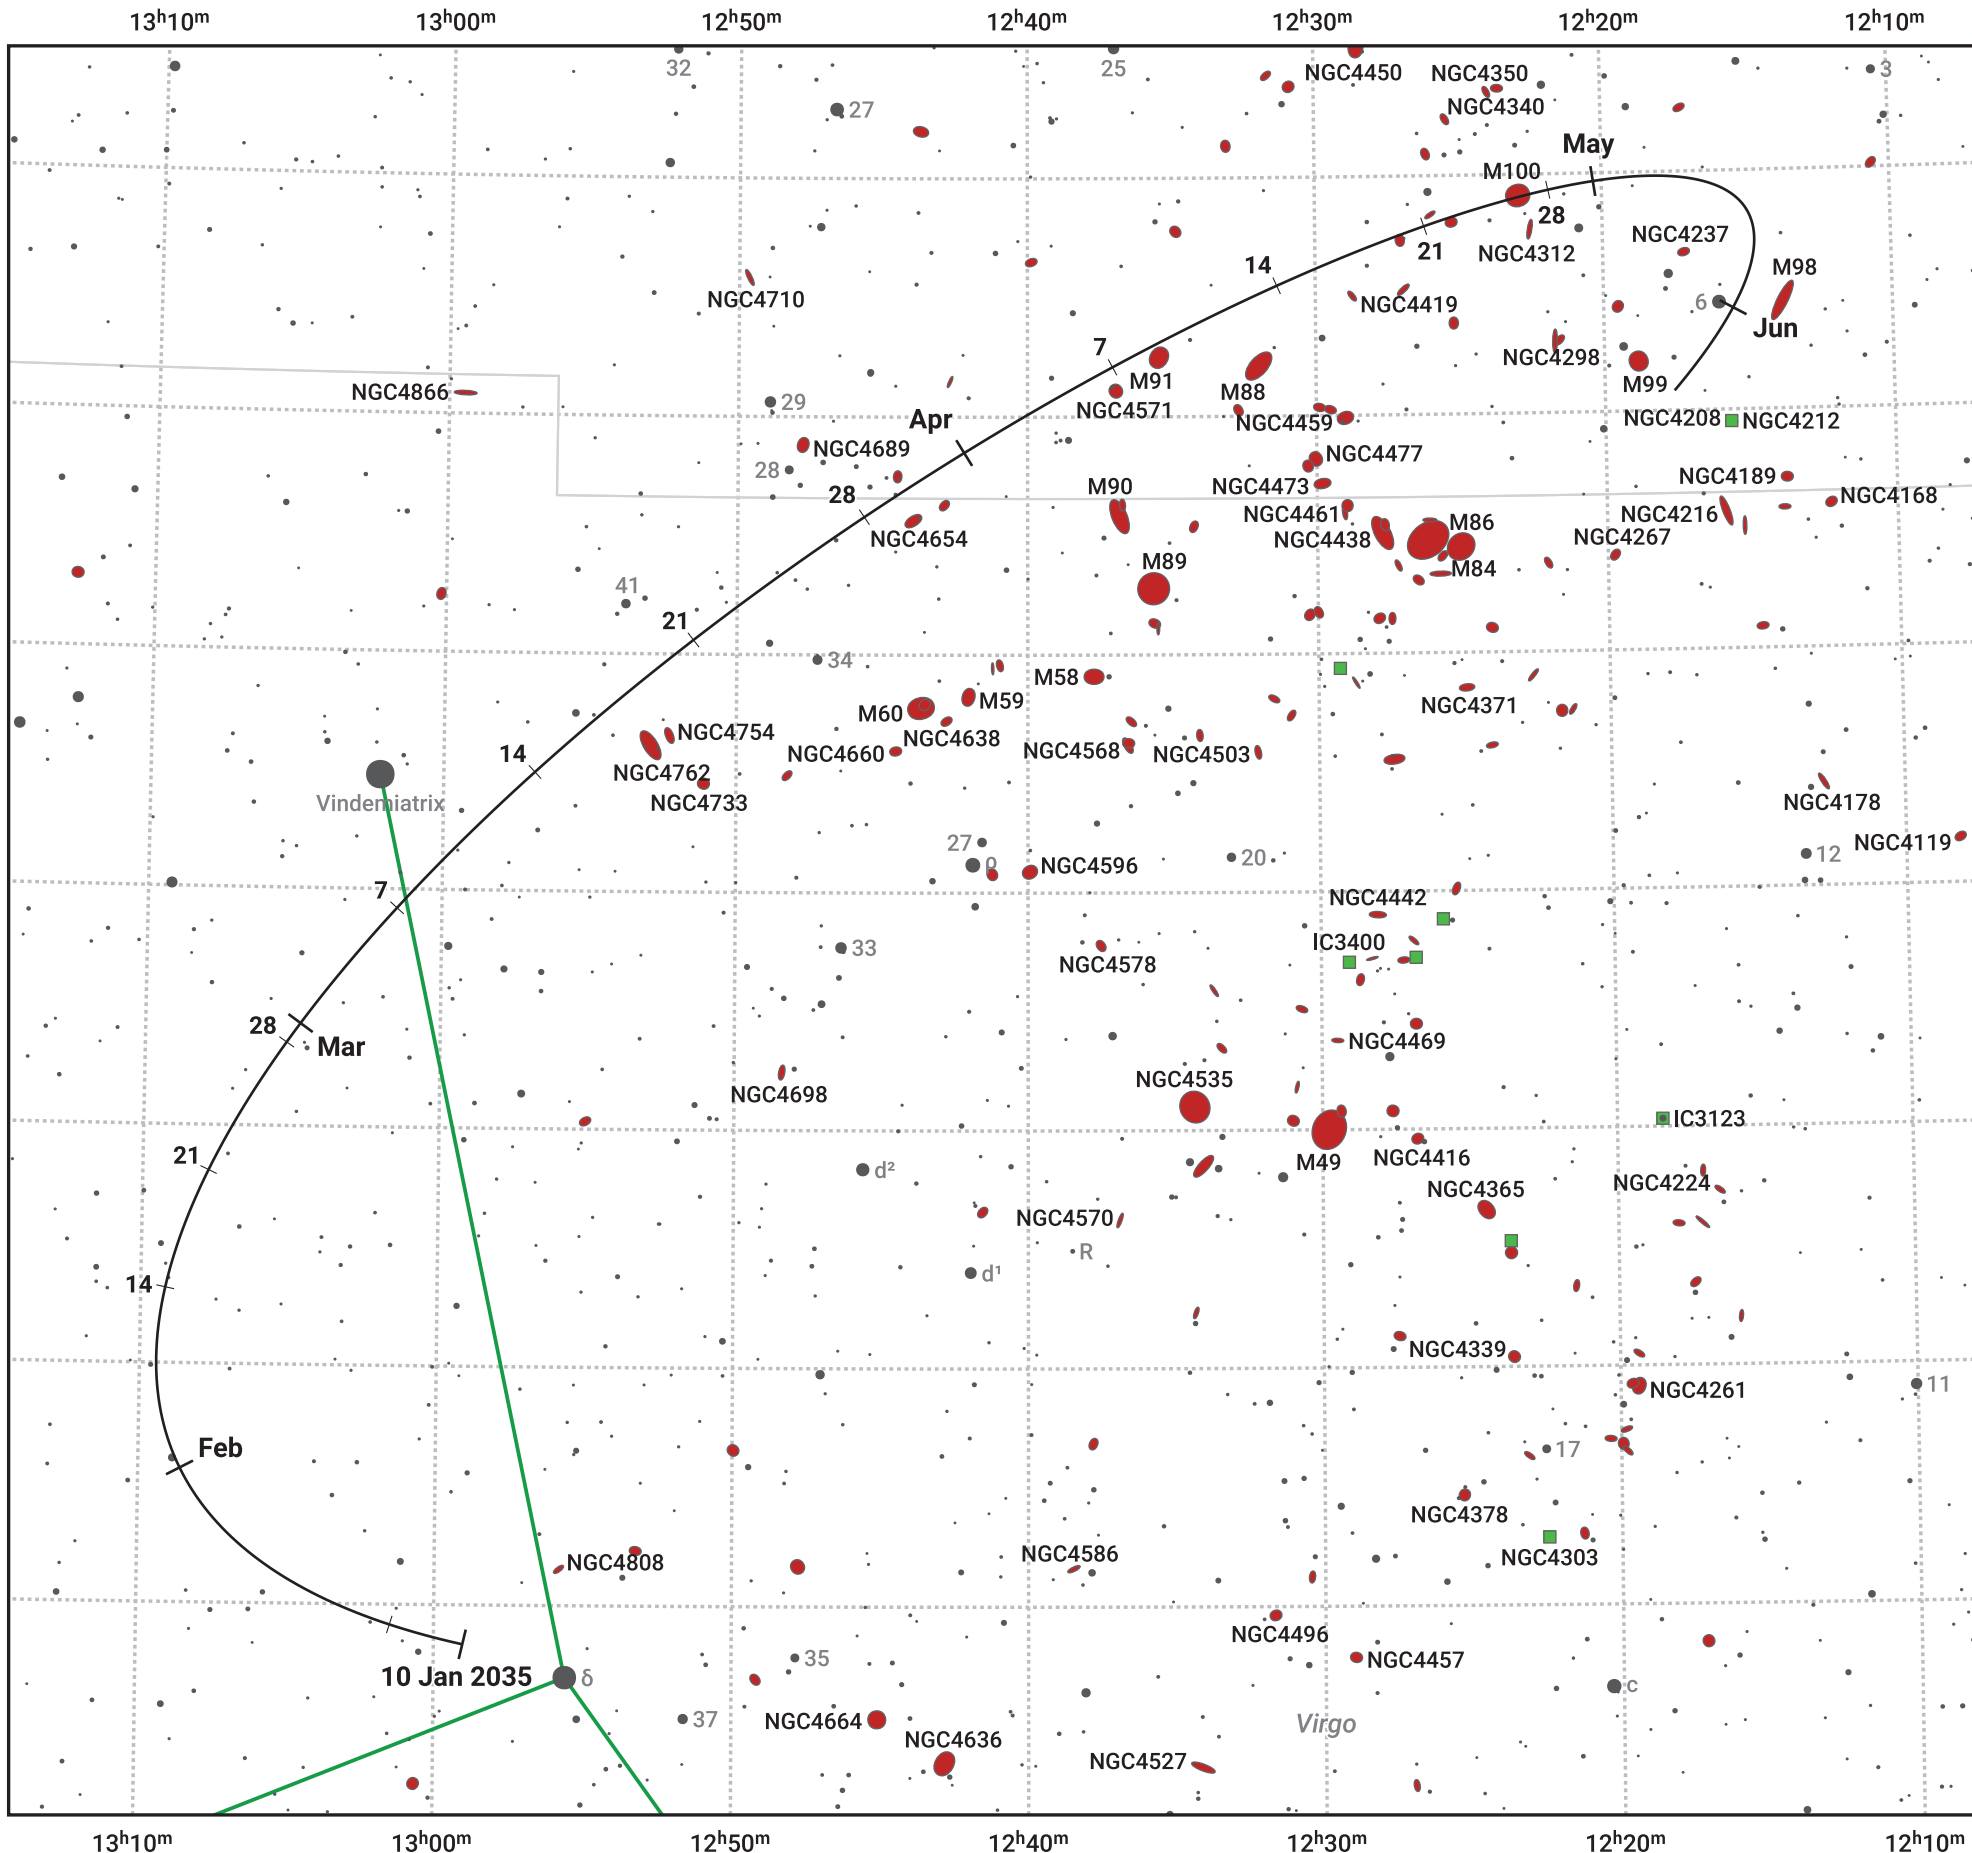

The path of Asteroid 6 Hebe around opposition on 26 Mar 2035

© Dominic Ford 2011–2024. Date markers placed at midnight UTC. Downloaded from <https://in-the-sky.org>

Magnitude scale: 10.0 9.0 8.0 7.0 6.0 5.0 4.0 3.0 2.0

— Ecliptic Plane

Galaxy Bright nebula Open cluster Globular cluster

Date	Mag
2035 Feb 1	10.6
2035 Mar 1	10.1
2035 Mar 13	9.9
2035 Apr 1	9.8
2035 May 1	10.3
2035 Jun 1	10.9
2035 Jun 5	10.9