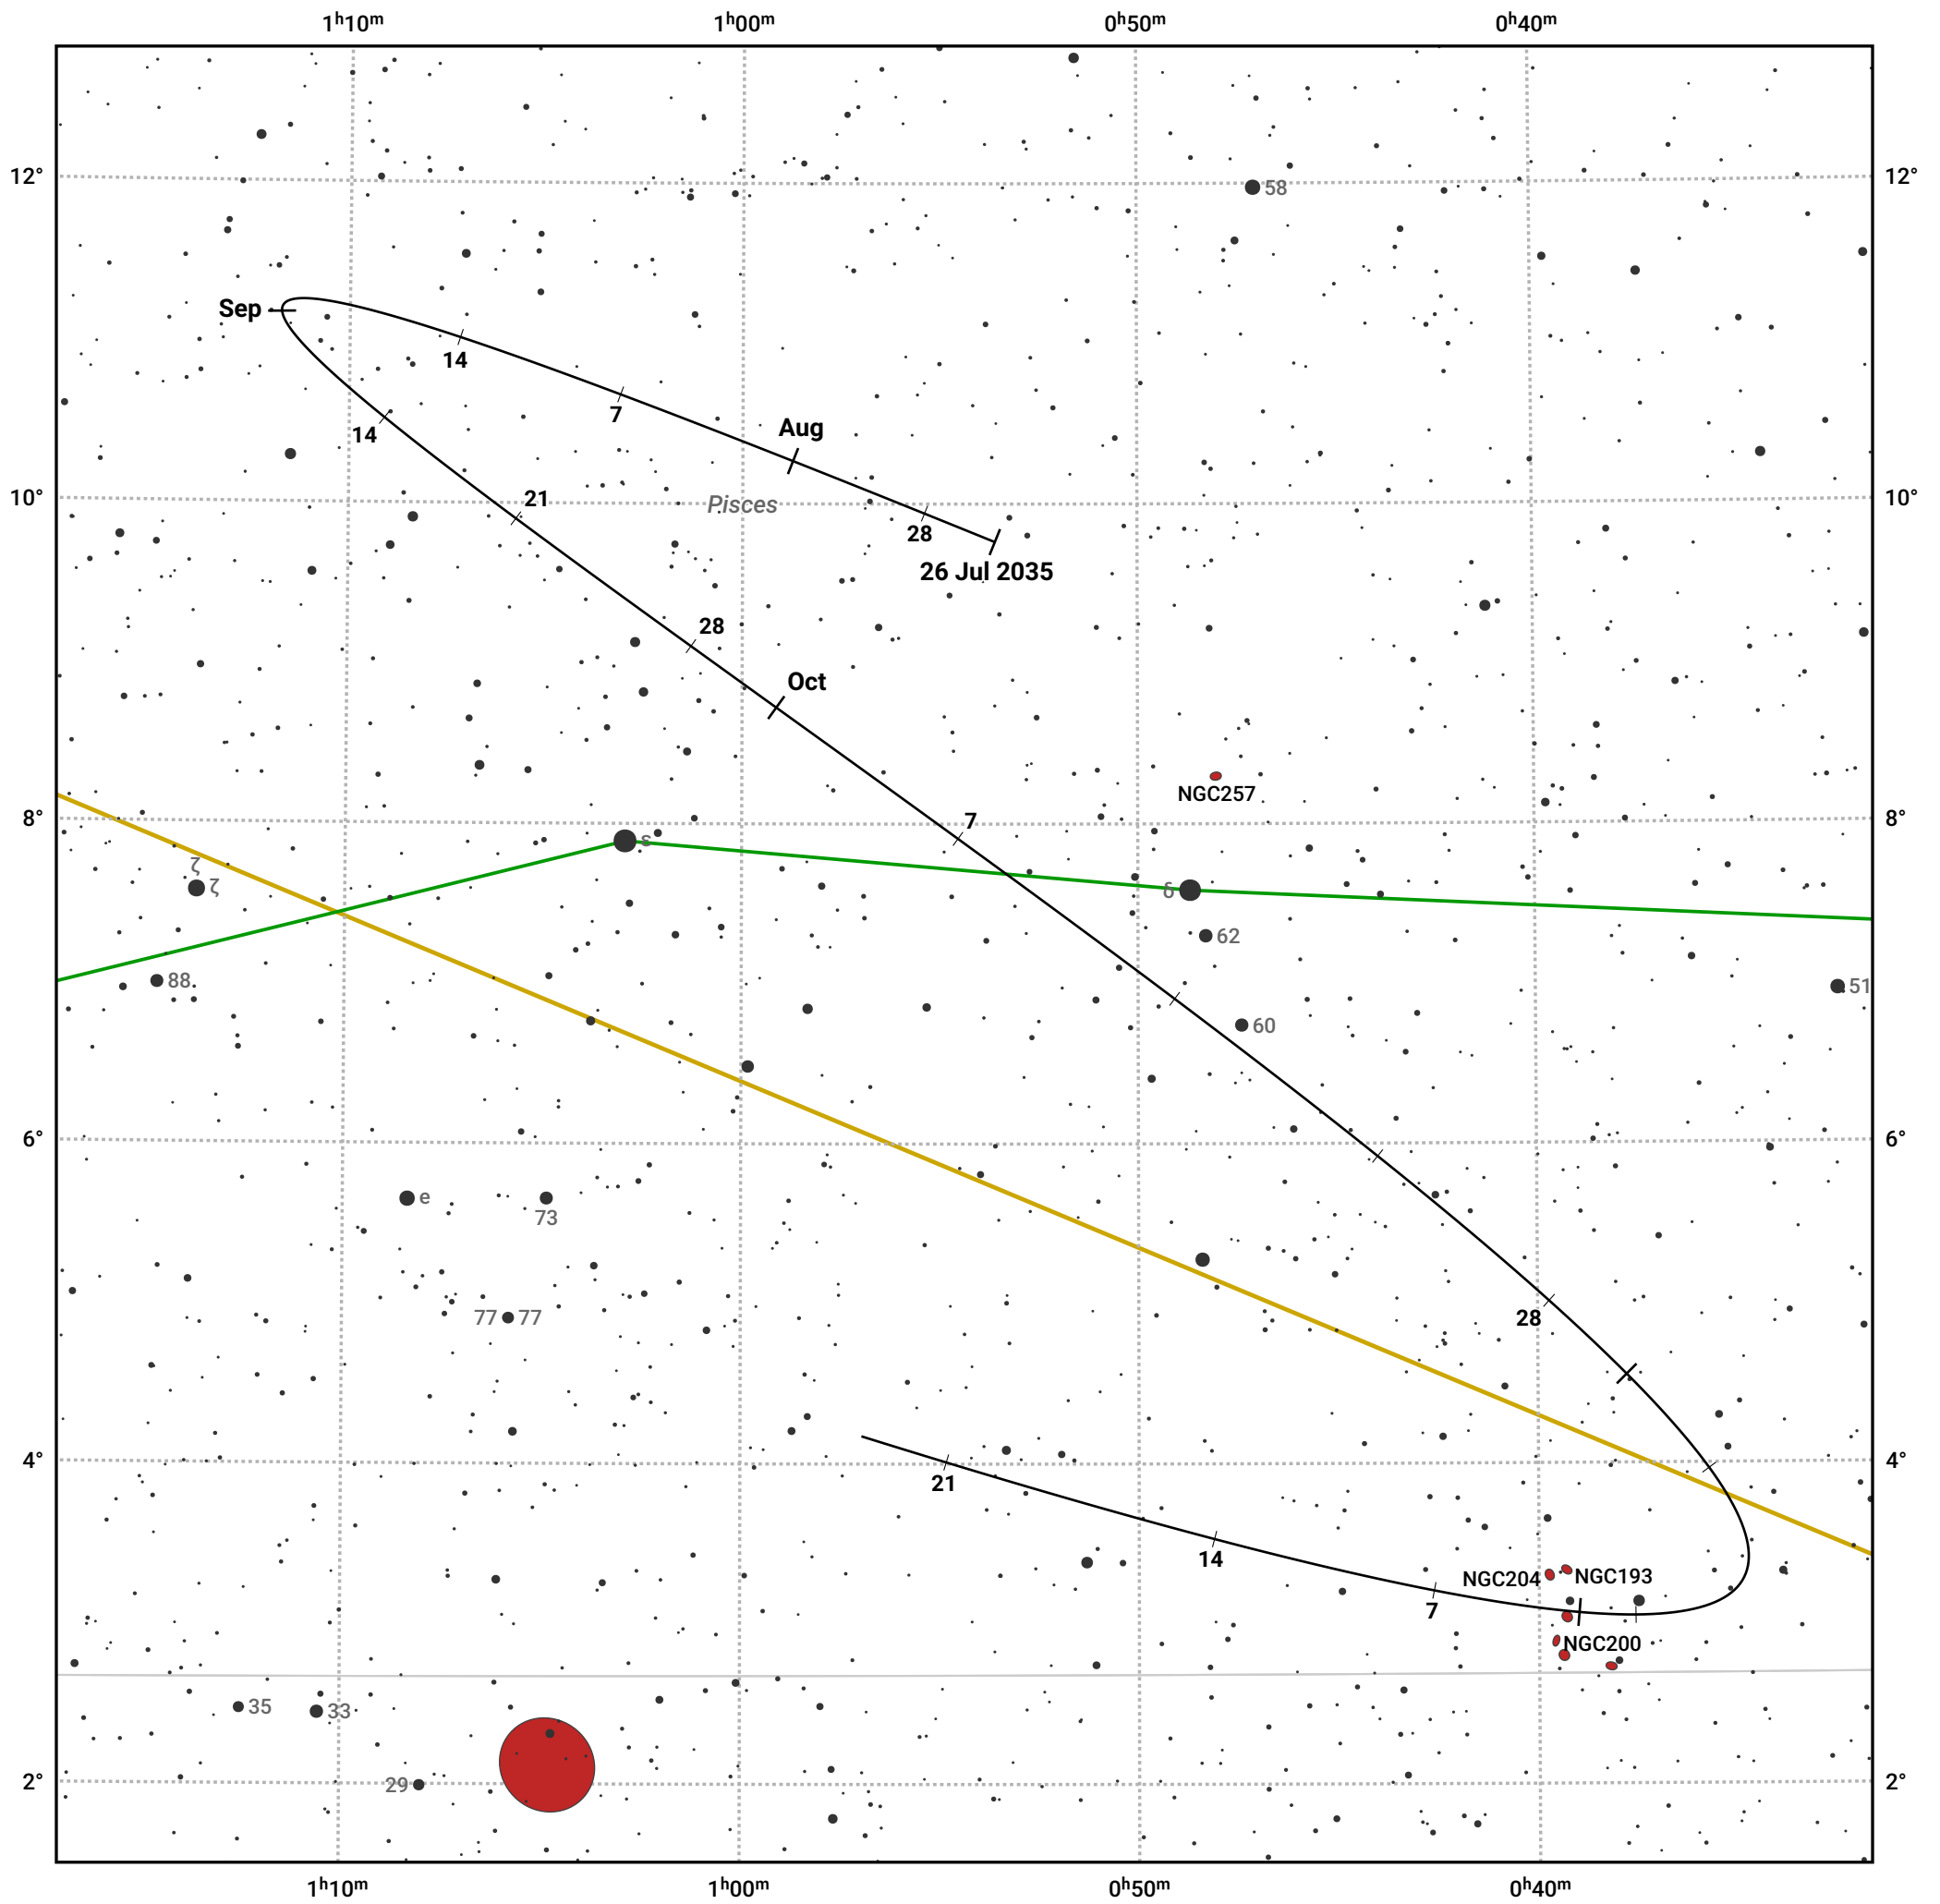

The path of Asteroid 79 Eurynome around opposition on 9 Oct 2035

© Dominic Ford 2011–2024. Date markers placed at midnight UTC. Downloaded from <https://in-the-sky.org>

Magnitude scale: 11.0 10.0 9.0 8.0 7.0 6.0 5.0 4.0

— Ecliptic Plane

Galaxy Bright nebula Open cluster Globular cluster

Date	Mag	Phase
2035 Aug 1	11.6	95%
2035 Sep 1	10.8	97%
2035 Sep 5	10.7	98%
2035 Oct 1	9.9	100%
2035 Oct 6	9.6	100%
2035 Nov 1	10.2	99%
2035 Nov 18	10.7	97%
2035 Dec 1	11.0	95%