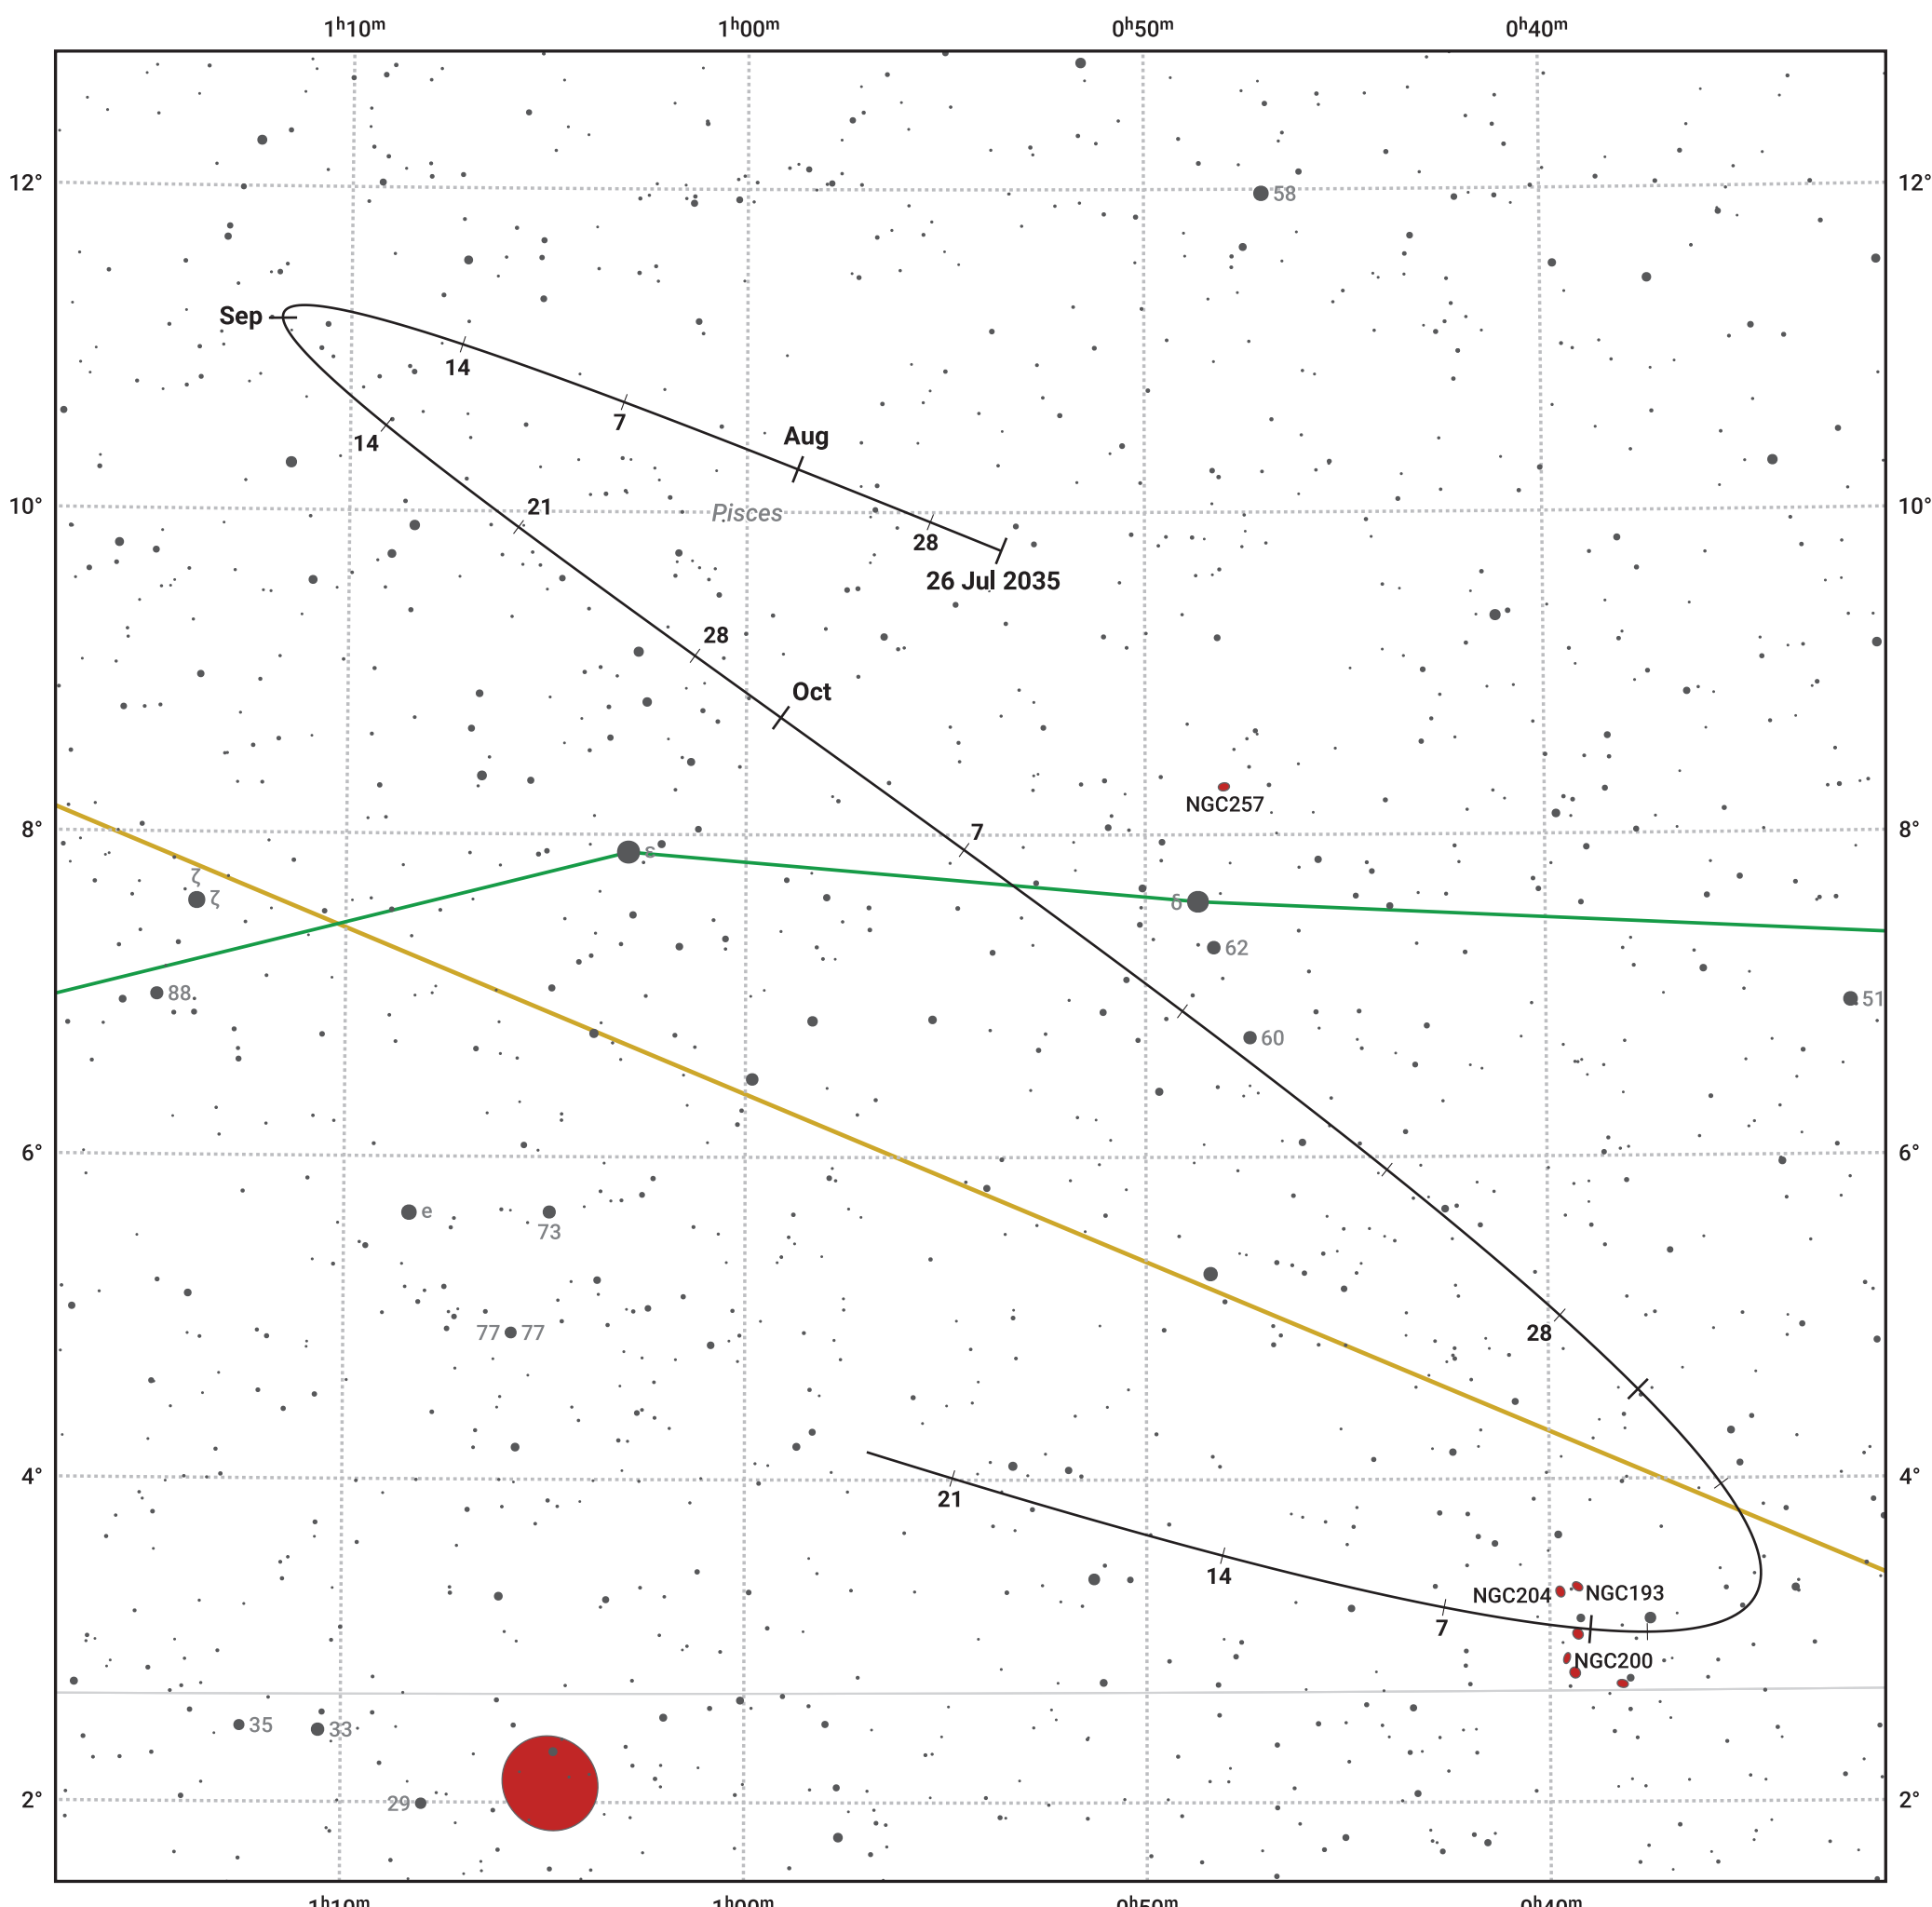

# The path of Asteroid 79 Eurynome around opposition on 9 Oct 2035

© Dominic Ford 2011–2024. Date markers placed at midnight UTC. Downloaded from <https://in-the-sky.org>

Magnitude scale: · 11.0 · 10.0 · 9.0 · 8.0 · 7.0 · 6.0 · 5.0 · 4.0

- Ecliptic Plane
- Galaxy
- Bright nebula
- Open cluster
- ⊕ Globular cluster

Date	Mag	Phase
2035 Aug 1	11.6	95%
2035 Sep 1	10.8	97%
2035 Sep 5	10.7	98%
2035 Oct 1	9.9	100%
2035 Oct 6	9.6	100%
2035 Nov 1	10.2	99%
2035 Nov 18	10.7	97%
2035 Dec 1	11.0	95%