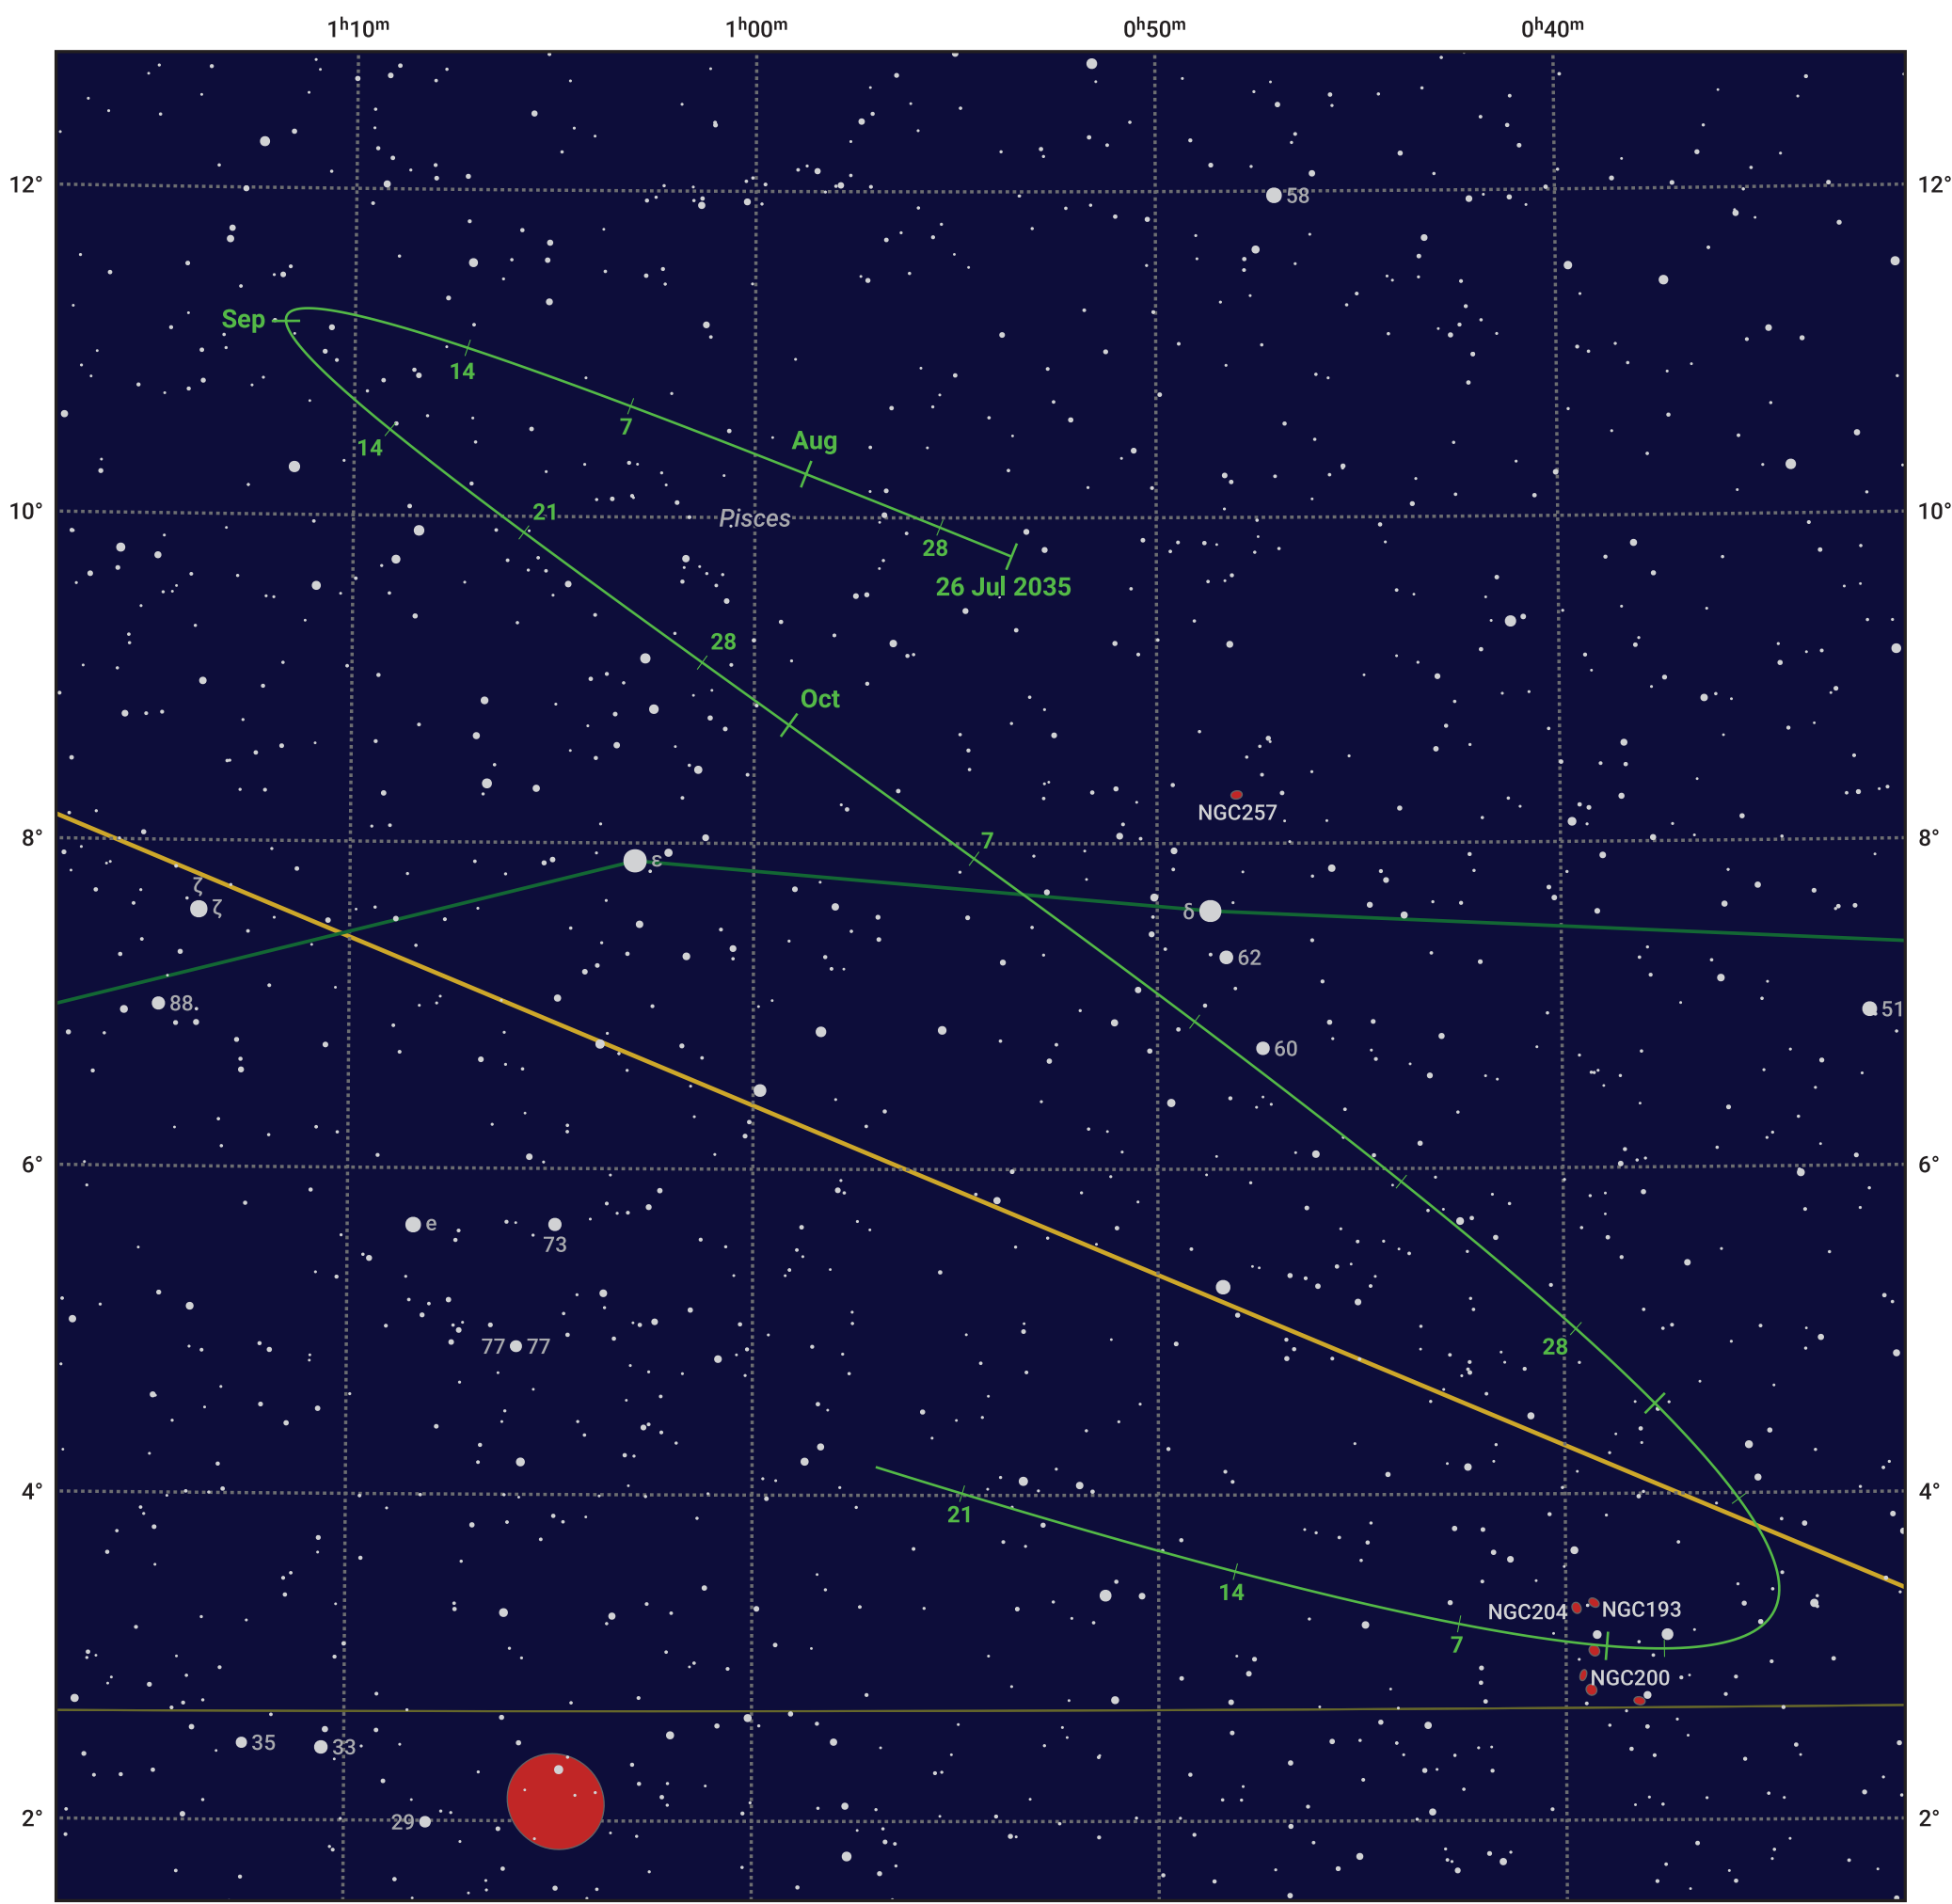

The path of Asteroid 79 Eurynome around opposition on 9 Oct 2035

© Dominic Ford 2011–2024. Date markers placed at midnight UTC. Downloaded from <https://in-the-sky.org>

Magnitude scale: 11.0 10.0 9.0 8.0 7.0 6.0 5.0 4.0

- Ecliptic Plane
- Galaxy
- Bright nebula
- Open cluster
- Globular cluster

Date	Mag	Phase
2035 Aug 1	11.6	95%
2035 Sep 1	10.8	97%
2035 Sep 5	10.7	98%
2035 Oct 1	9.9	100%
2035 Oct 6	9.6	100%
2035 Nov 1	10.2	99%
2035 Nov 18	10.7	97%
2035 Dec 1	11.0	95%