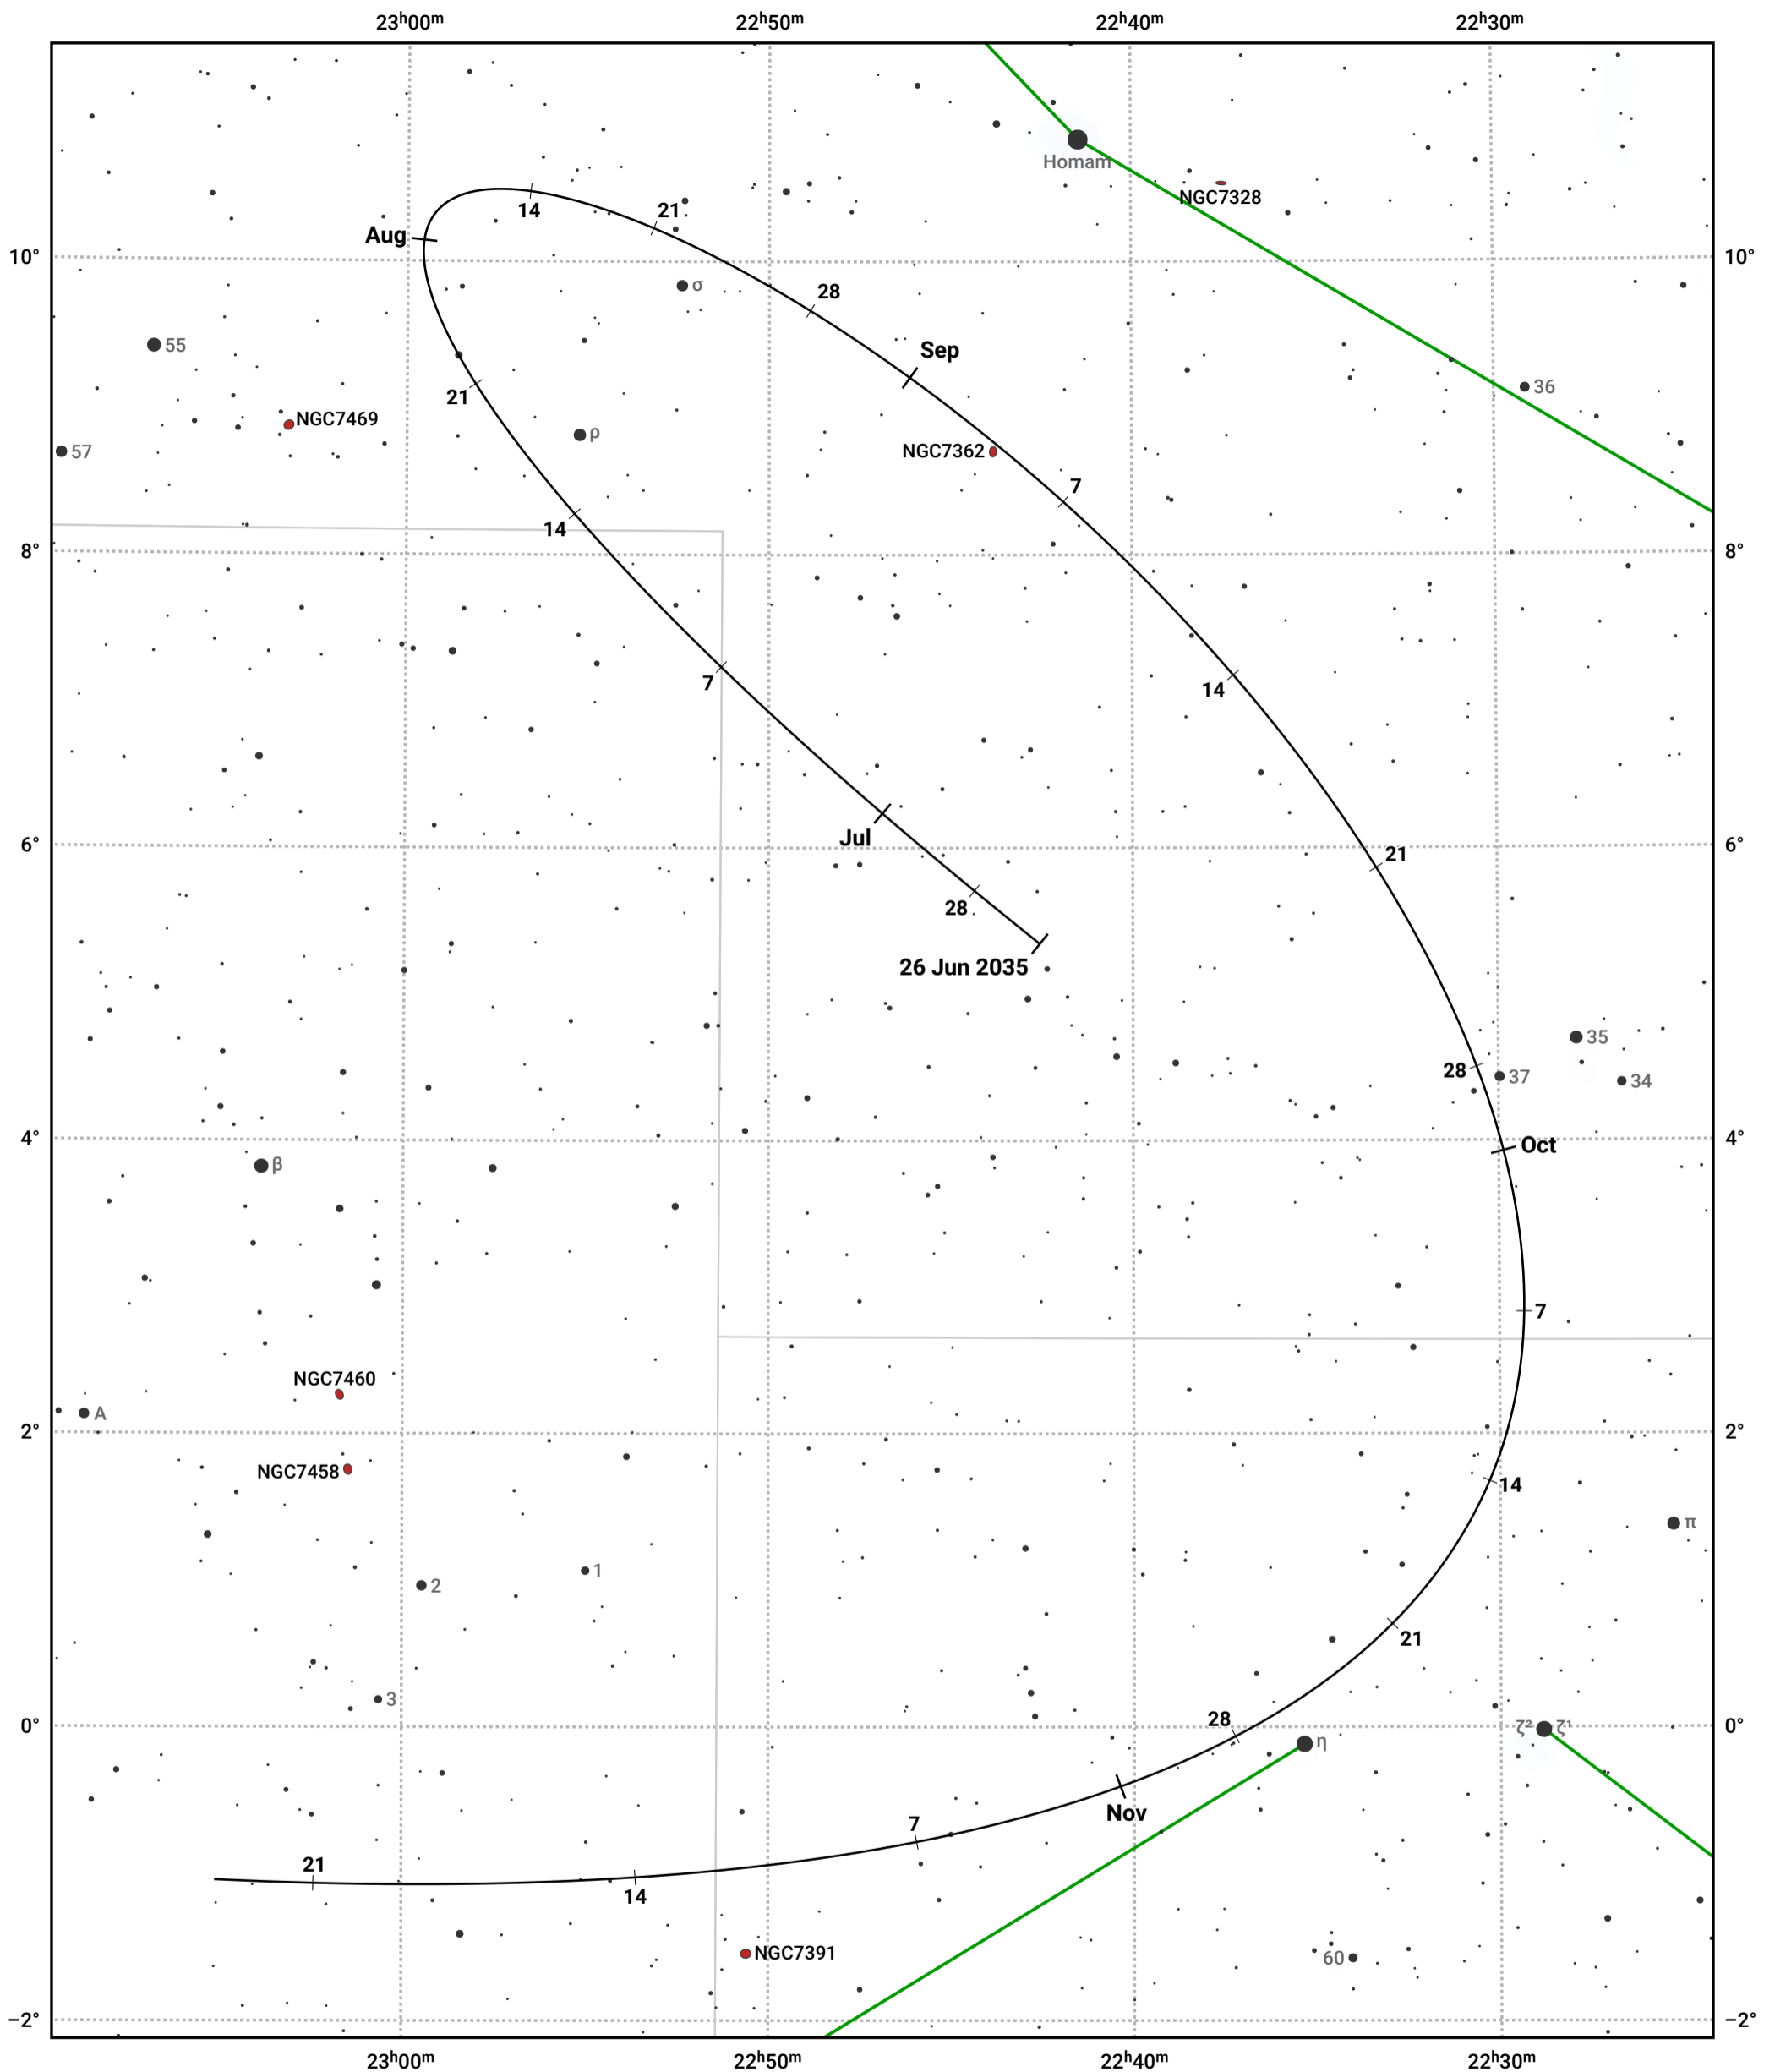

The path of Asteroid 80 Sappho around opposition on 9 Sep 2035

© Dominic Ford 2011–2024. Date markers placed at midnight UTC. Downloaded from <https://in-the-sky.org>

Magnitude scale: 10.0 9.0 8.0 7.0 6.0 5.0 4.0 3.0

— Ecliptic Plane

Galaxy Bright nebula Open cluster Globular cluster

Date	Mag	Phase
2035 Jul 1	11.3	94%
2035 Aug 1	10.5	96%
2035 Aug 5	10.4	97%
2035 Sep 1	9.7	99%
2035 Oct 1	10.0	98%
2035 Nov 1	10.8	95%