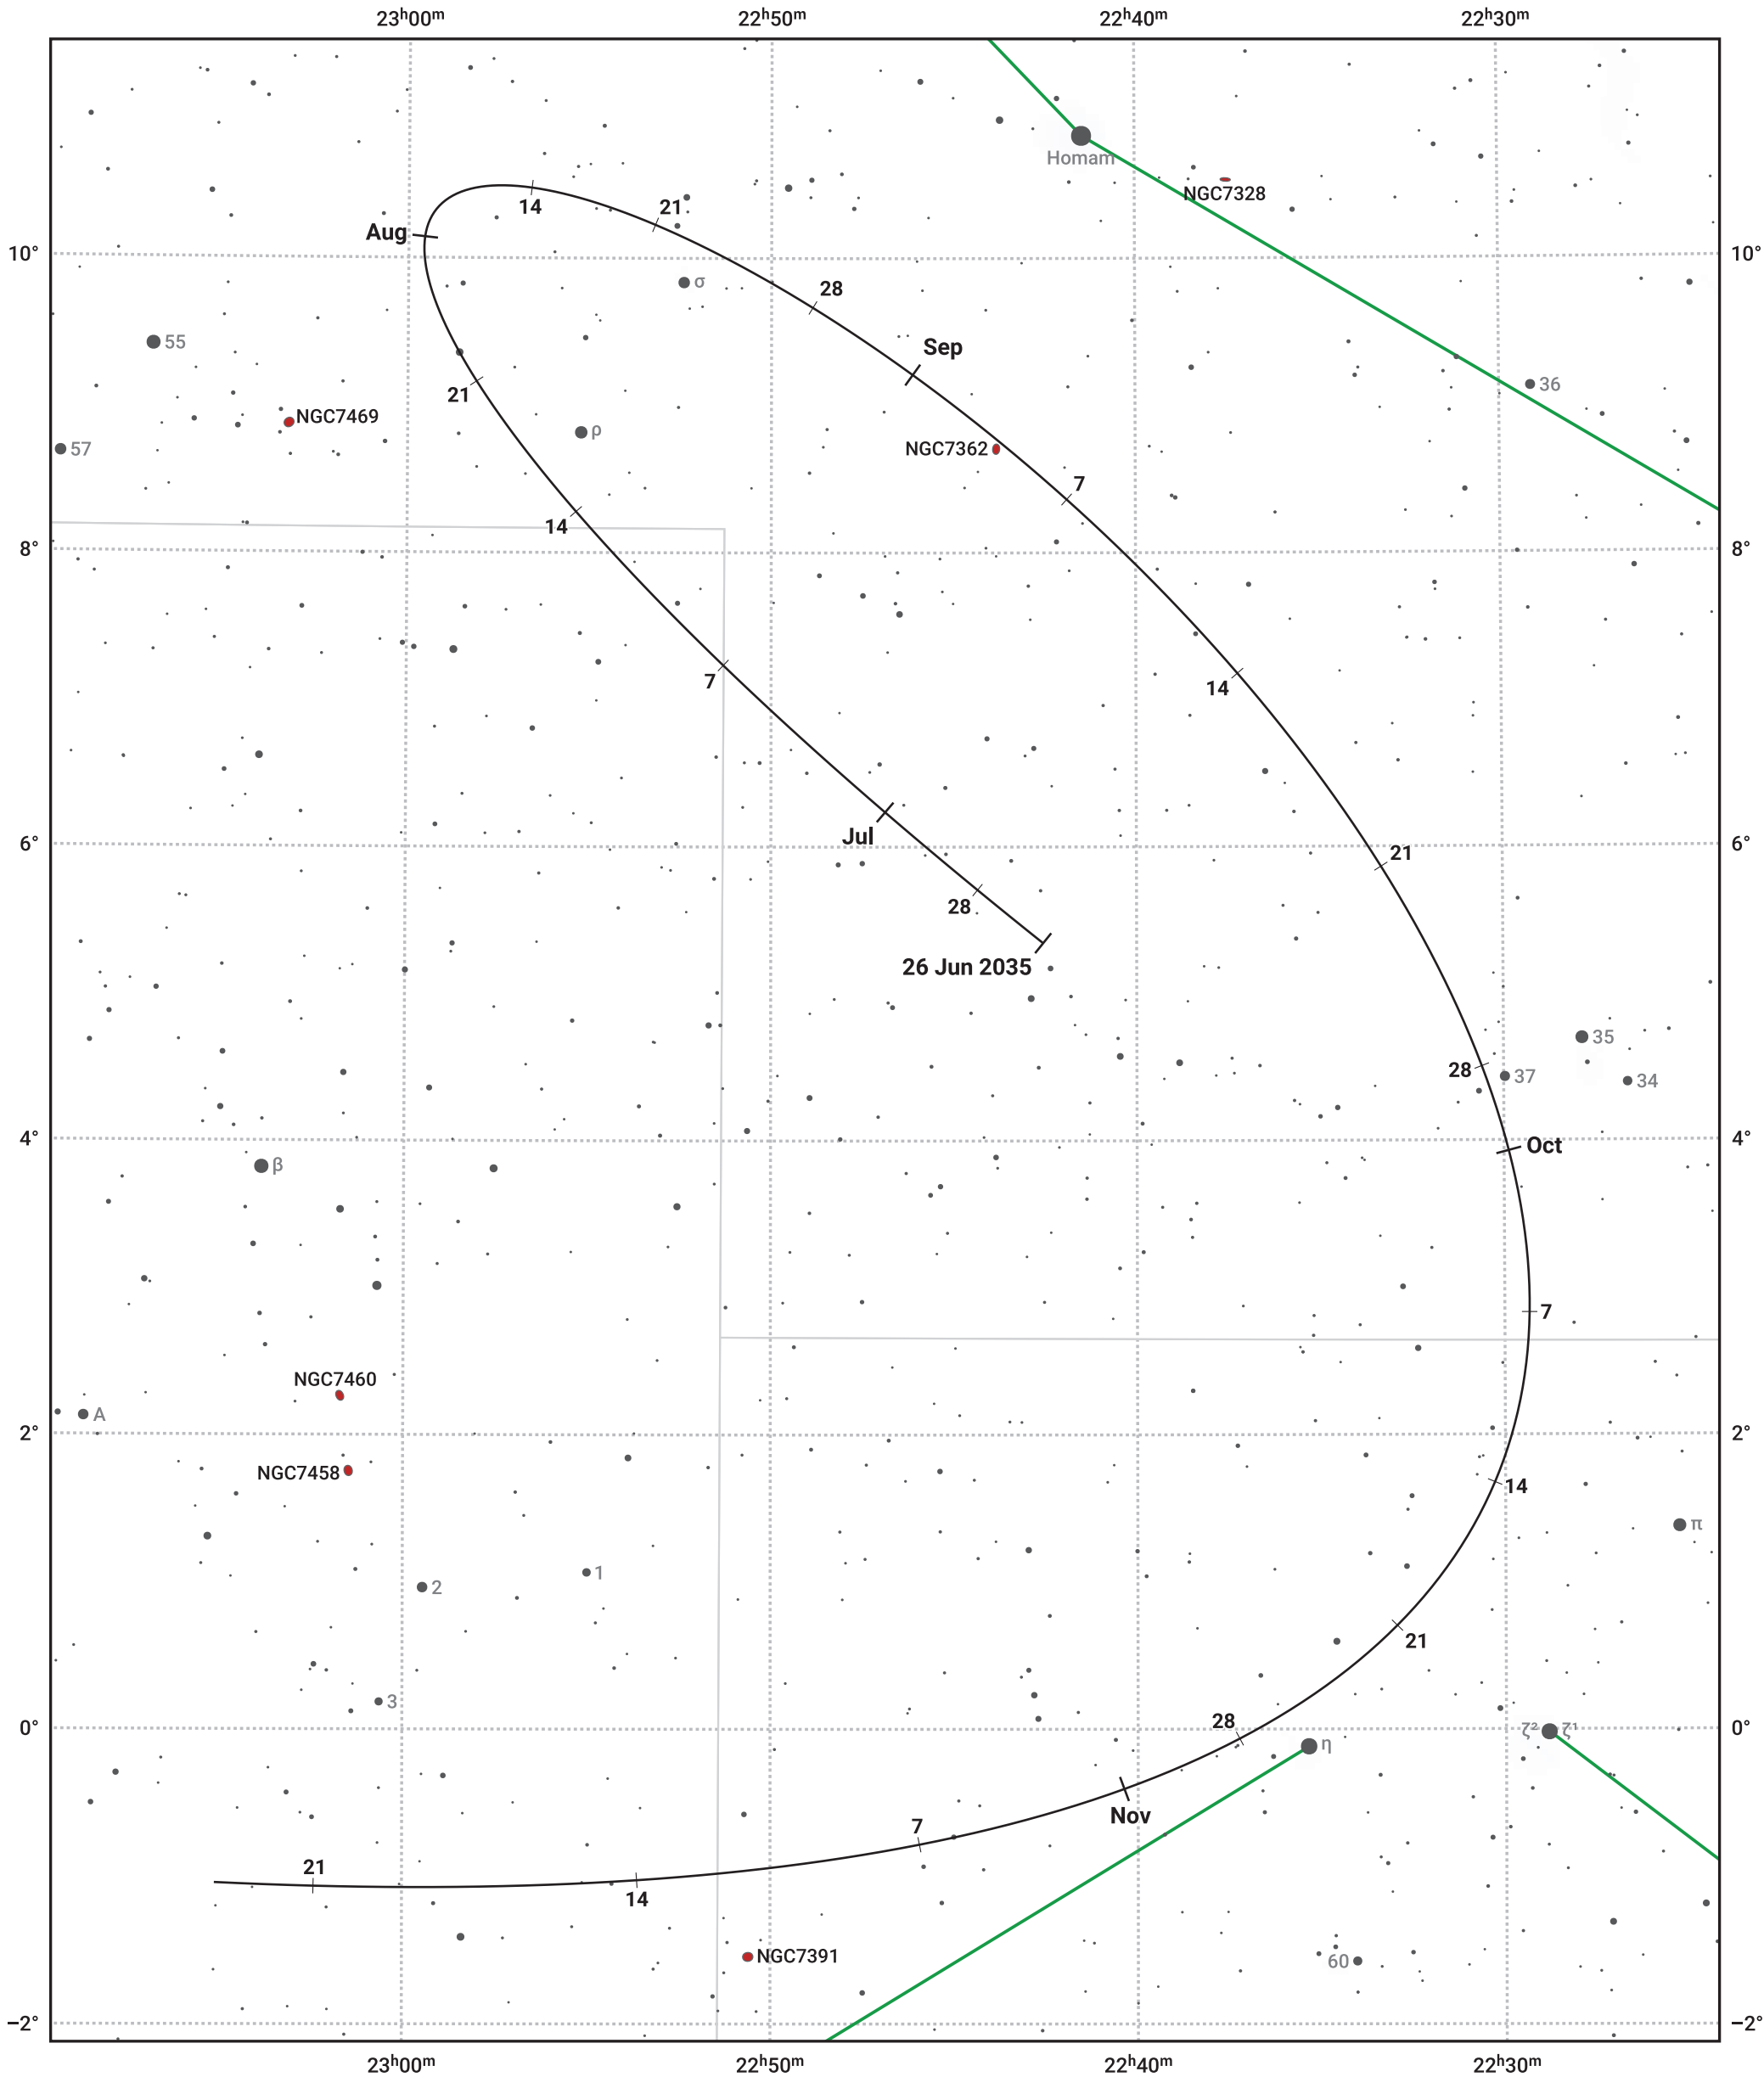

The path of Asteroid 80 Sappho around opposition on 9 Sep 2035

© Dominic Ford 2011–2024. Date markers placed at midnight UTC. Downloaded from <https://in-the-sky.org>

Magnitude scale: 10.0 9.0 8.0 7.0 6.0 5.0 4.0 3.0

— Ecliptic Plane

Galaxy Bright nebula Open cluster Globular cluster

| Date | Mag | Phase |
|------------|------|-------|
| 2035 Jul 1 | 11.3 | 94% |
| 2035 Aug 1 | 10.5 | 96% |
| 2035 Aug 5 | 10.4 | 97% |
| 2035 Sep 1 | 9.7 | 99% |
| 2035 Oct 1 | 10.0 | 98% |
| 2035 Nov 1 | 10.8 | 95% |