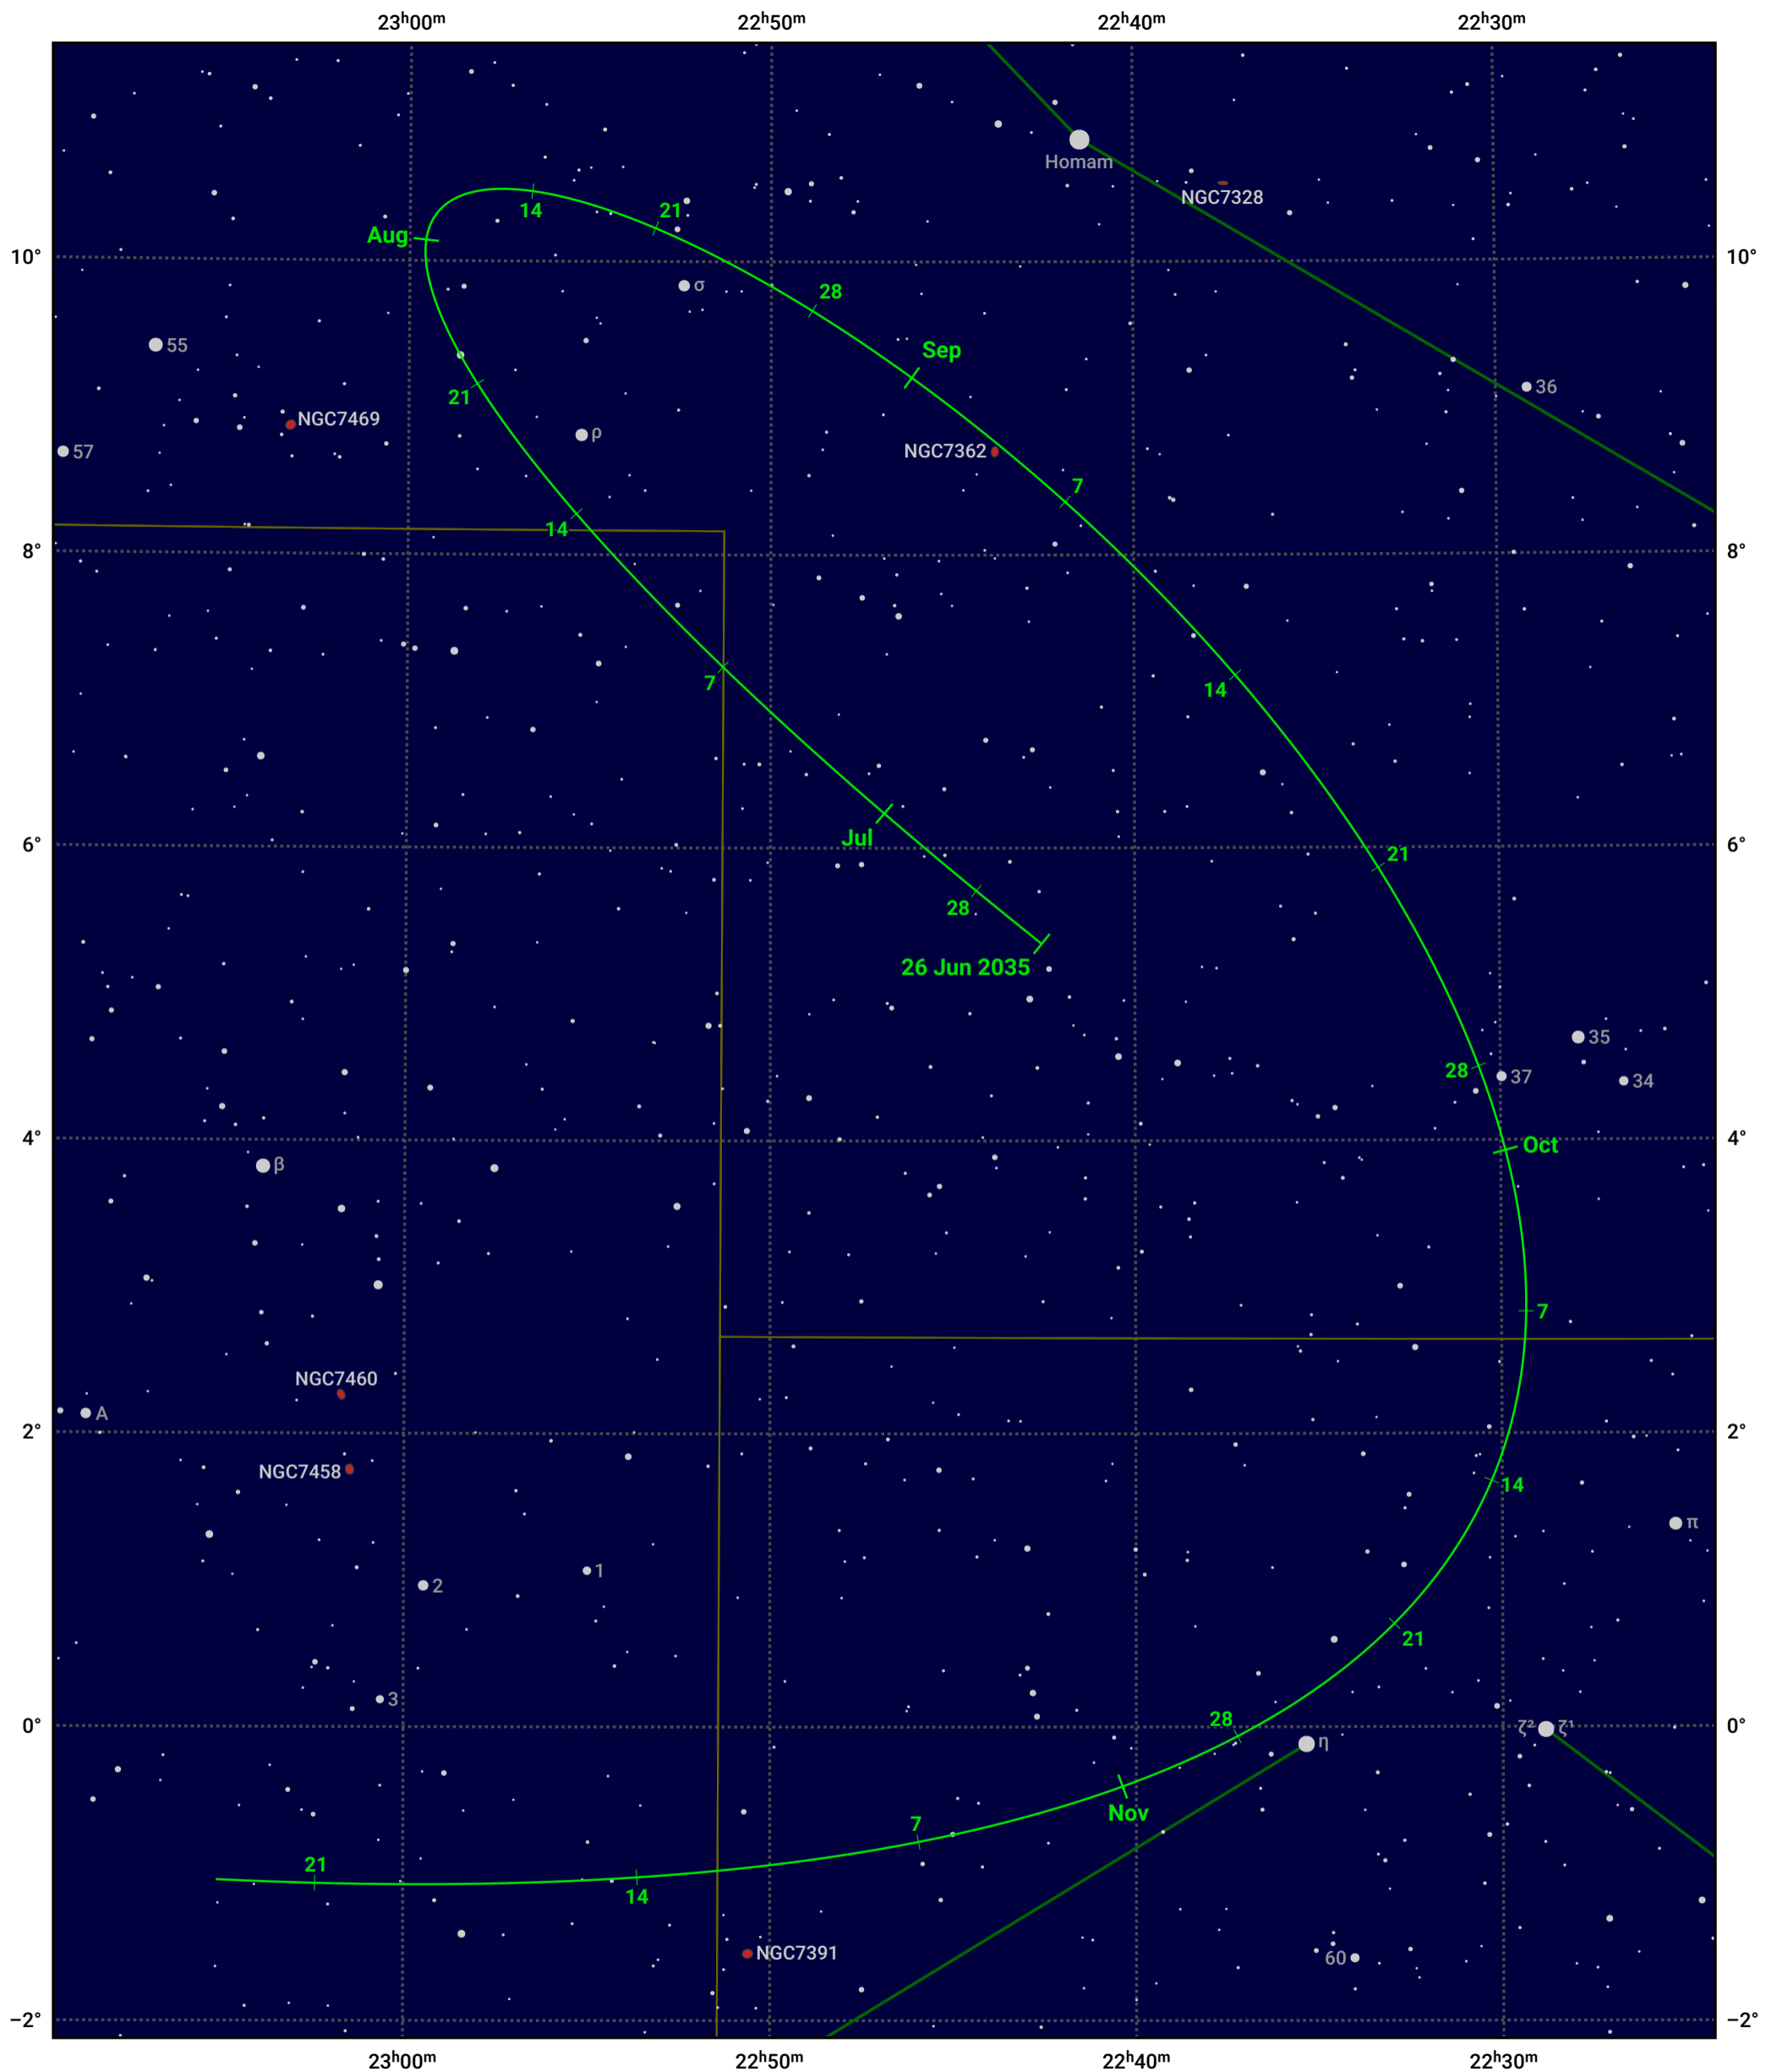

The path of Asteroid 80 Sappho around opposition on 9 Sep 2035

© Dominic Ford 2011–2024. Date markers placed at midnight UTC. Downloaded from <https://in-the-sky.org>

Magnitude scale: 10.0 9.0 8.0 7.0 6.0 5.0 4.0 3.0

— Ecliptic Plane

Galaxy Bright nebula Open cluster Globular cluster

Date	Mag	Phase
2035 Jul 1	11.3	94%
2035 Aug 1	10.5	96%
2035 Aug 5	10.4	97%
2035 Sep 1	9.7	99%
2035 Oct 1	10.0	98%
2035 Nov 1	10.8	95%