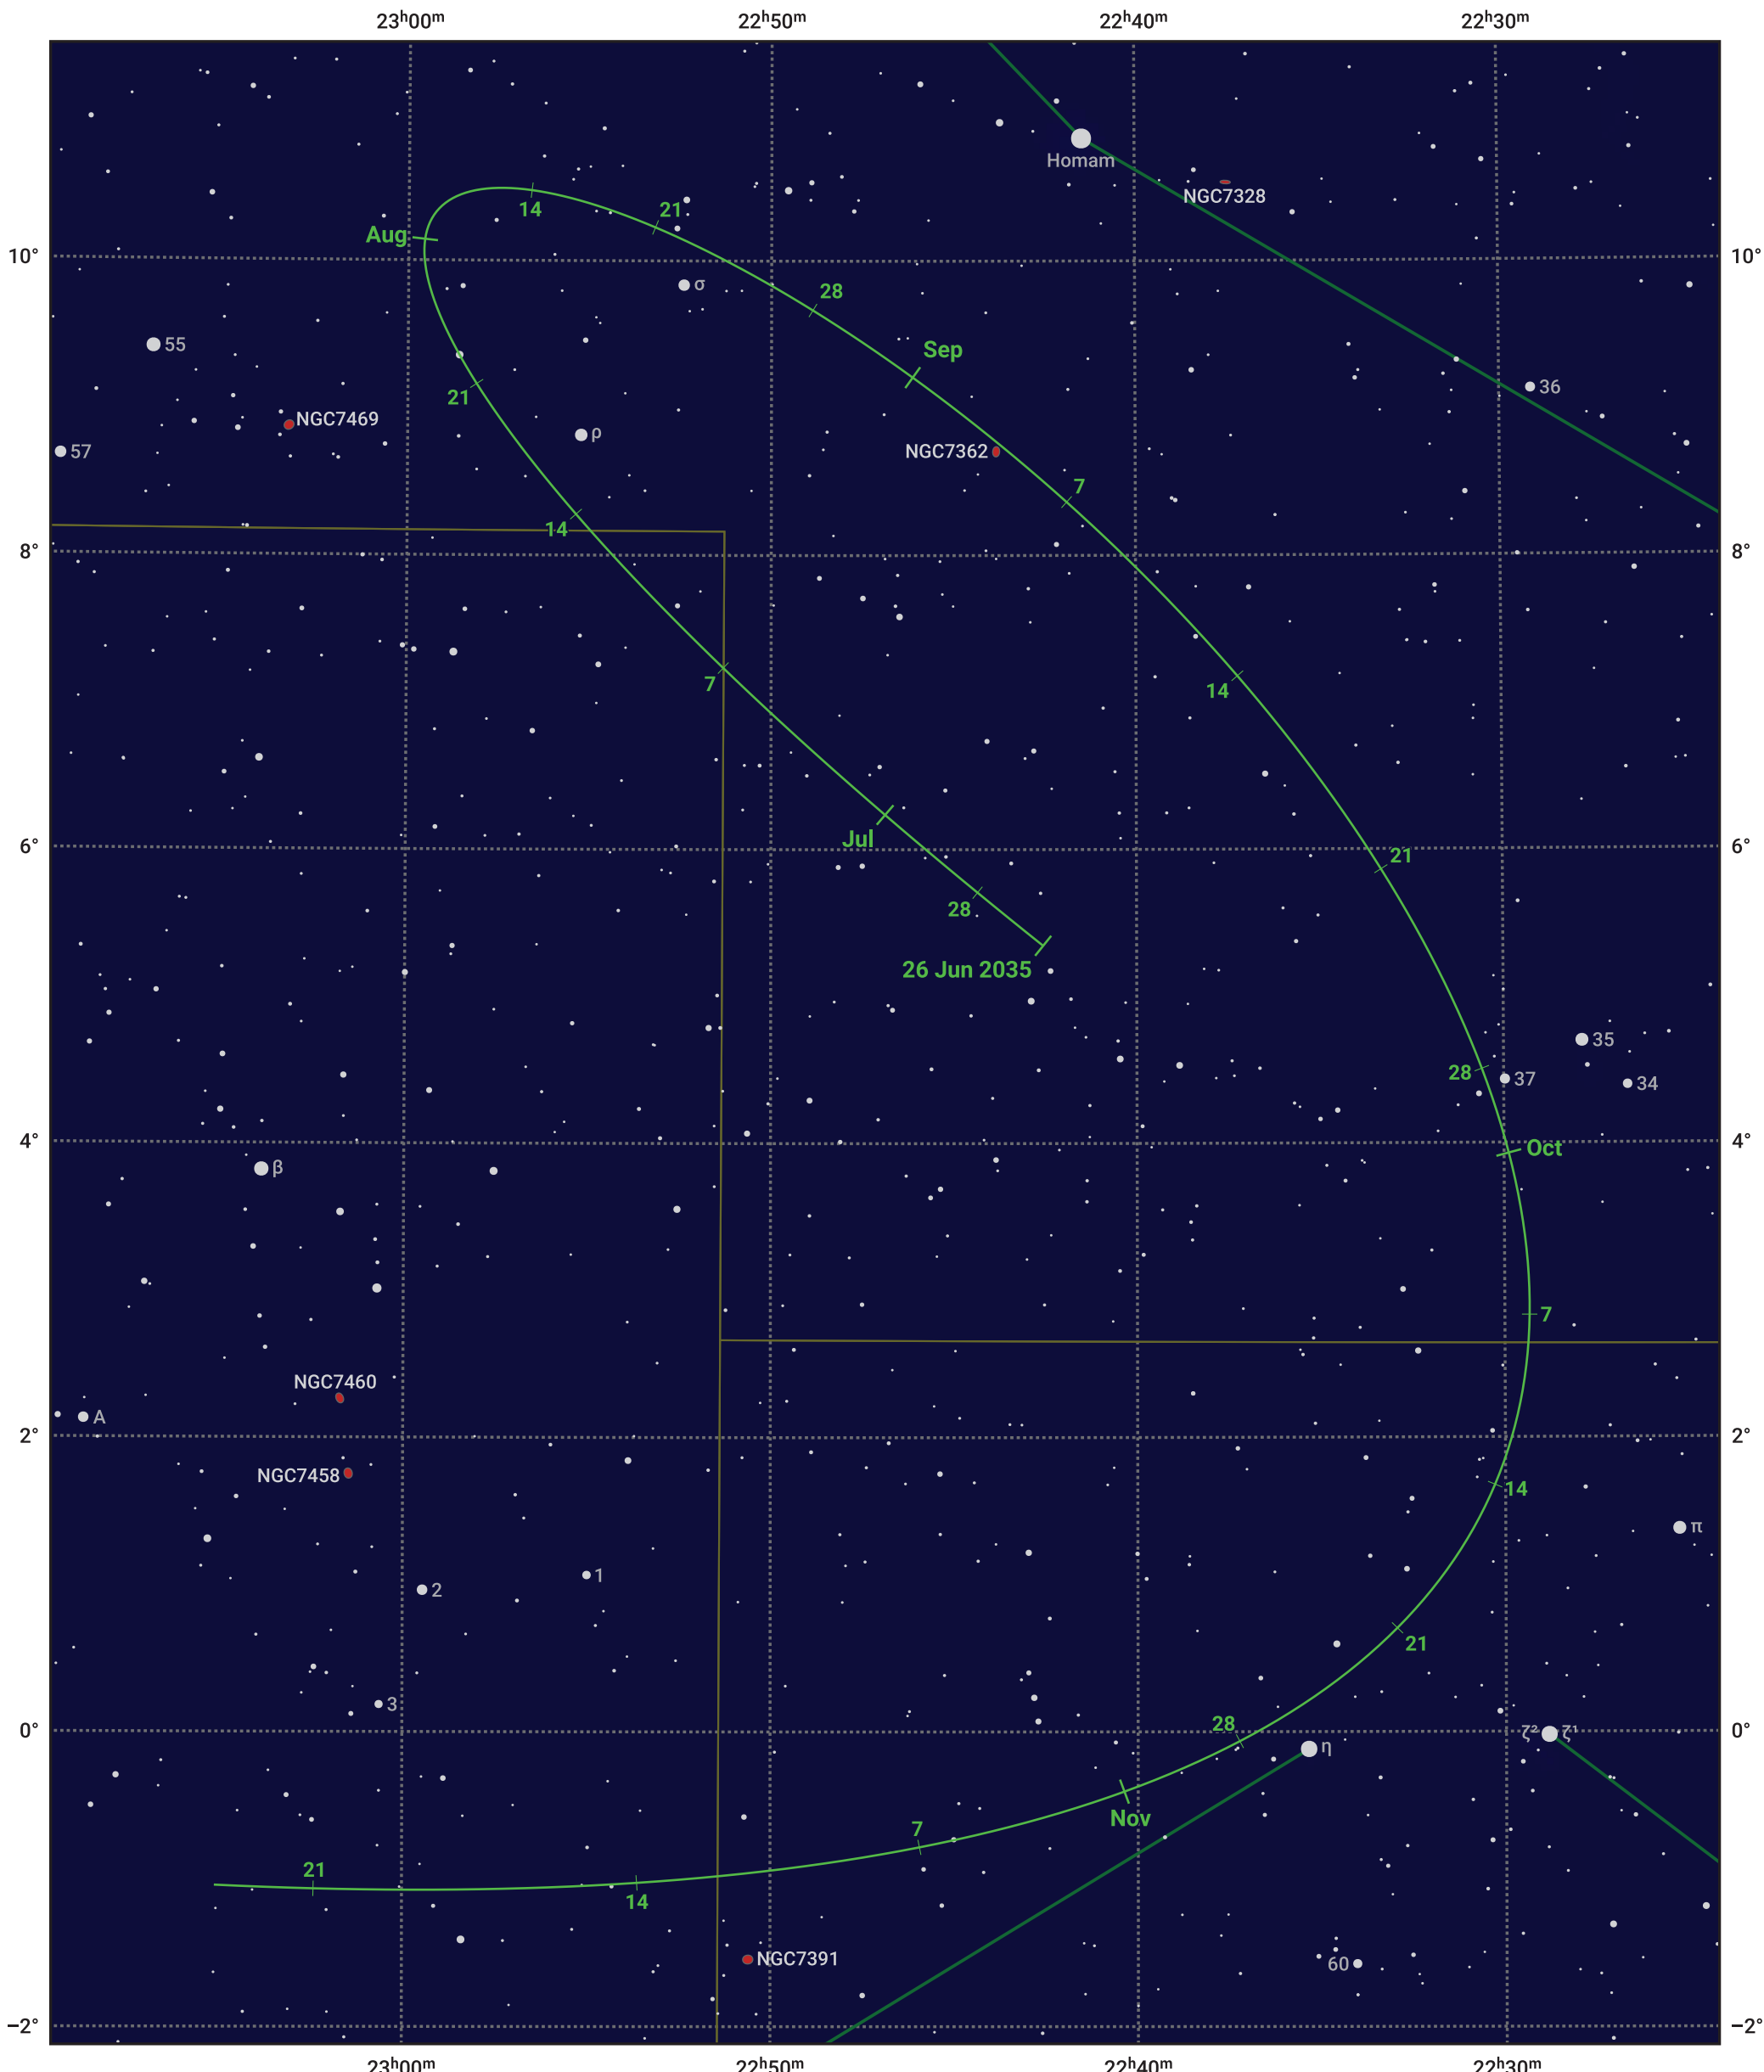

# The path of Asteroid 80 Sappho around opposition on 9 Sep 2035

© Dominic Ford 2011–2024. Date markers placed at midnight UTC. Downloaded from <https://in-the-sky.org>

Magnitude scale: 10.0 9.0 8.0 7.0 6.0 5.0 4.0 3.0

Ecliptic Plane

- Galaxy
- Bright nebula
- Open cluster
- Globular cluster

Date	Mag	Phase
2035 Jul 1	11.3	94%
2035 Aug 1	10.5	96%
2035 Aug 5	10.4	97%
2035 Sep 1	9.7	99%
2035 Oct 1	10.0	98%
2035 Nov 1	10.8	95%