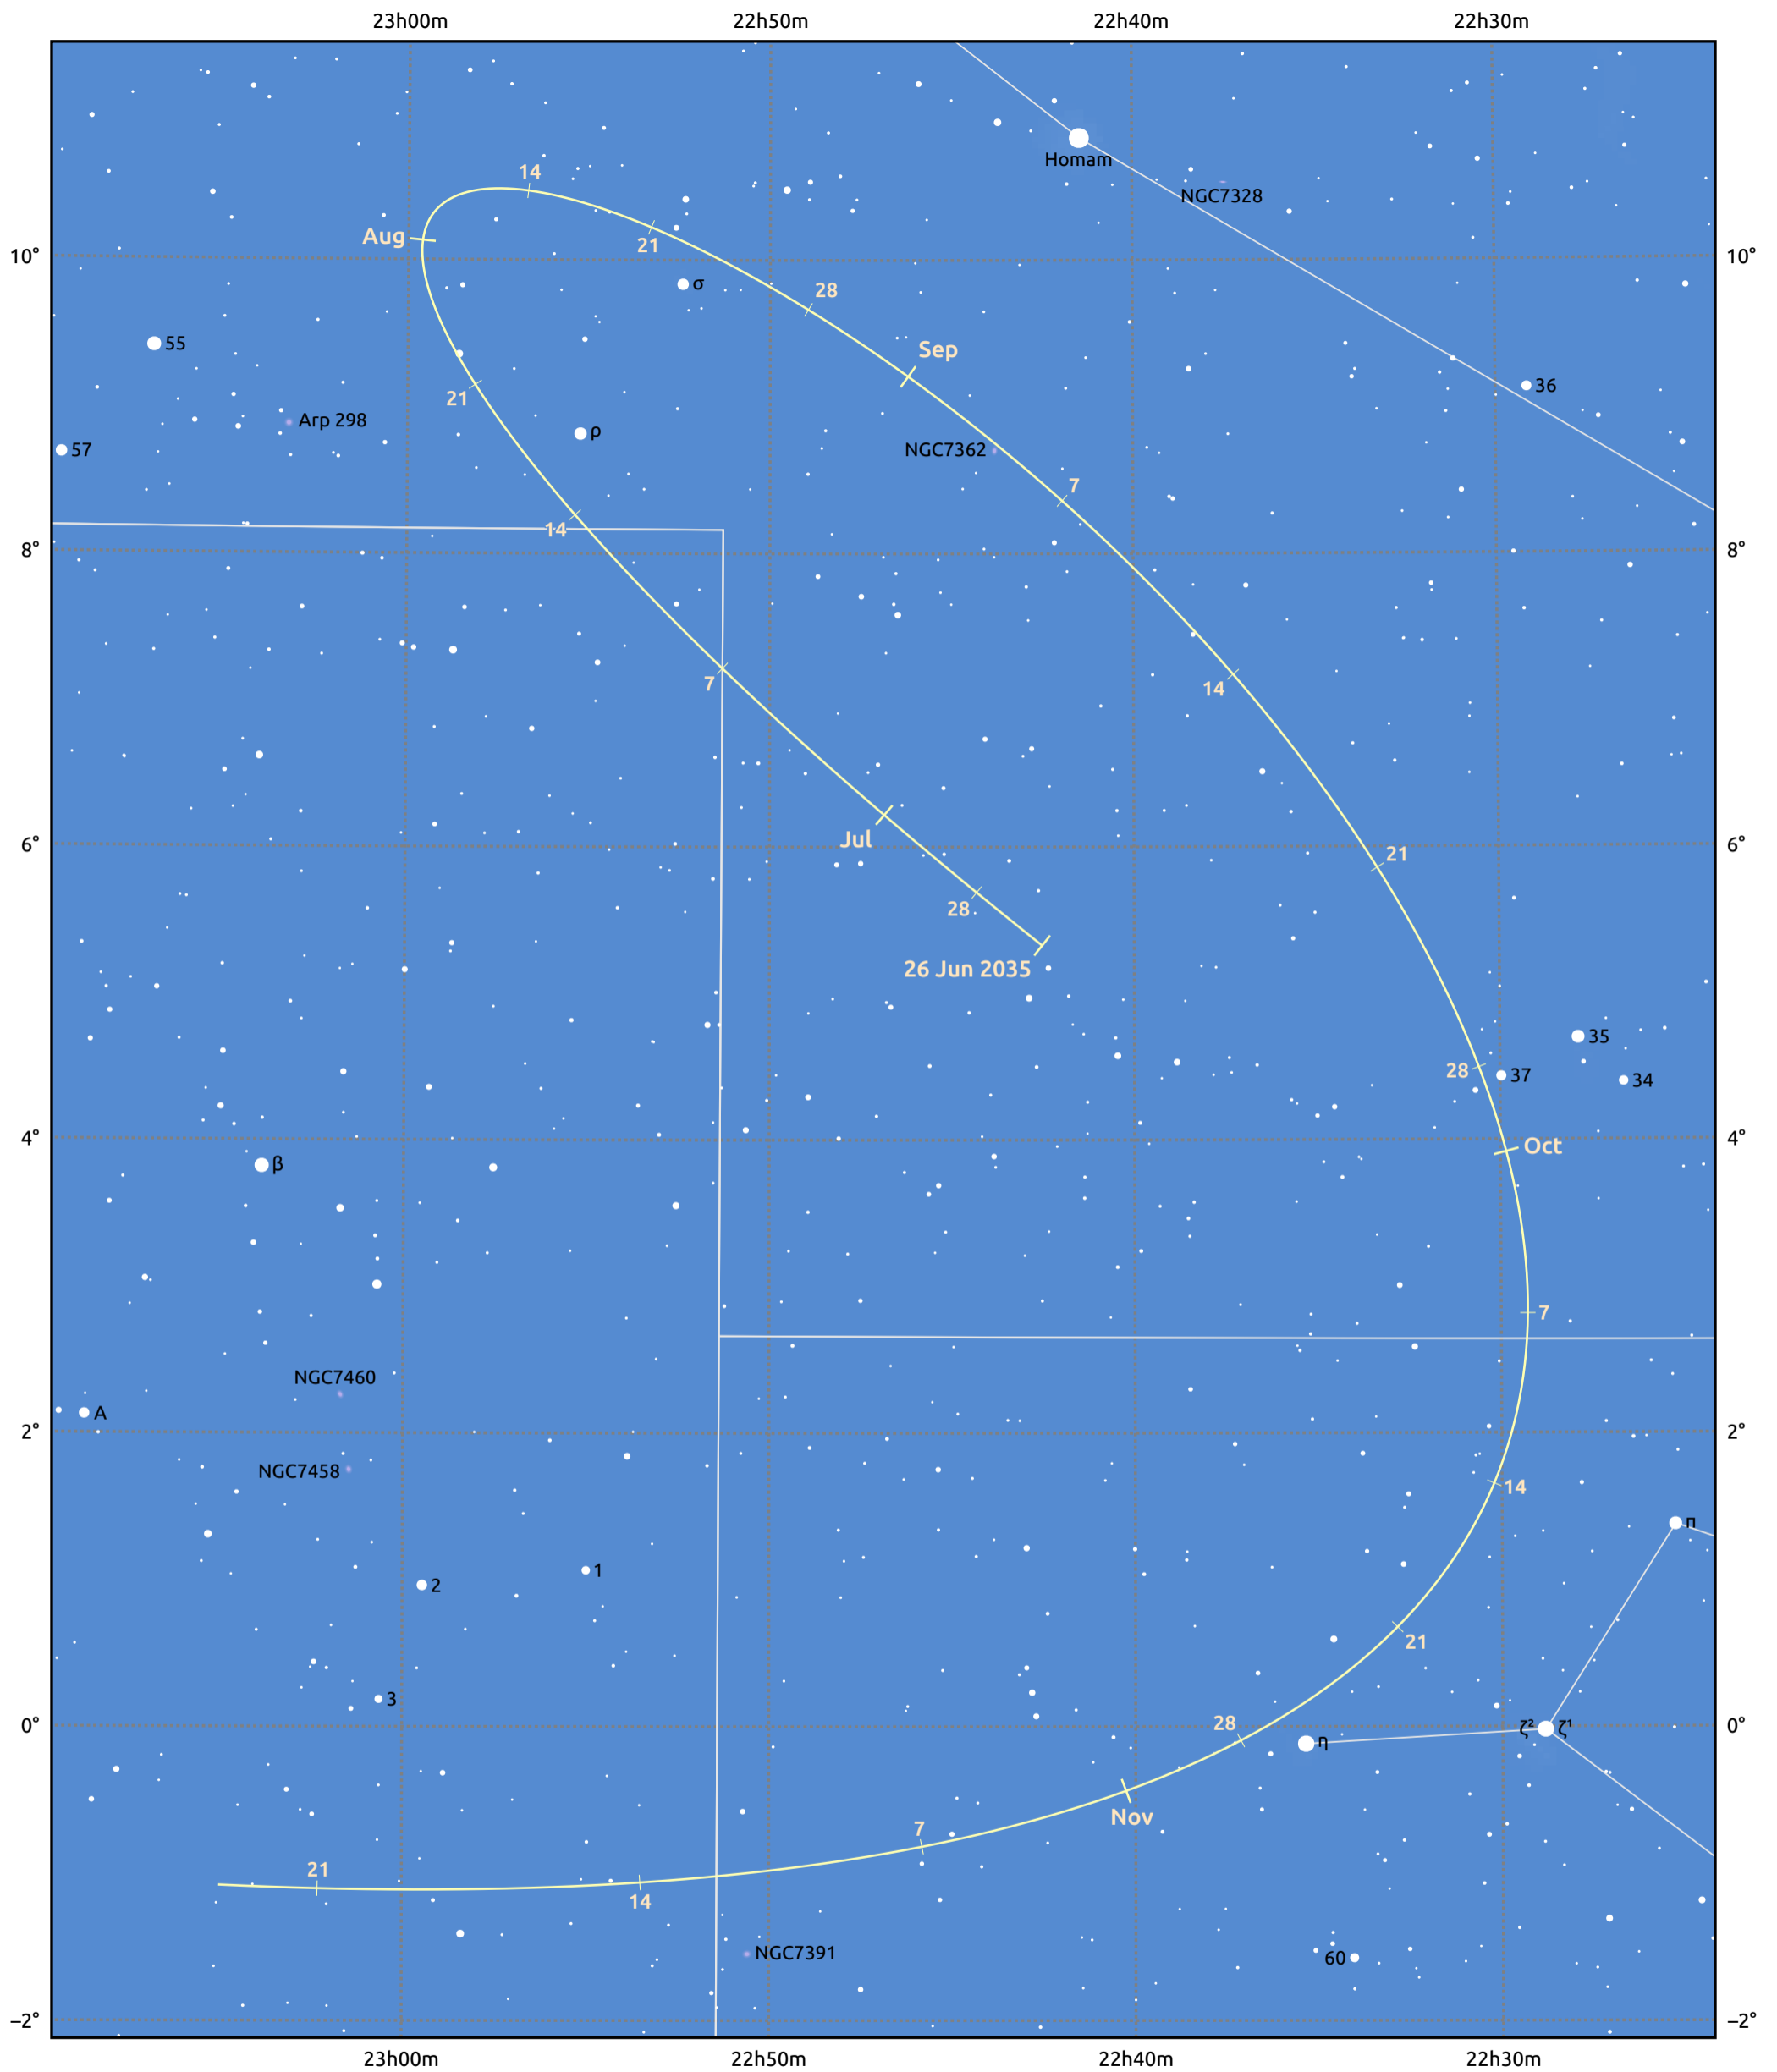

# The path of Asteroid 80 Sappho around opposition on 9 Sep 2035

© Dominic Ford 2011–2025. Date markers placed at midnight UTC. Downloaded from <https://in-the-sky.org>

Magnitude scale: 10.0 9.0 8.0 7.0 6.0 5.0 4.0 3.0

— Ecliptic Plane

Galaxy Bright nebula Open cluster Globular cluster Planetary nebula

Date	Mag	Phase
2035 Jul 1	11.3	94%
2035 Aug 1	10.5	96%
2035 Aug 5	10.4	97%
2035 Sep 1	9.7	99%
2035 Oct 1	10.0	98%
2035 Nov 1	10.8	95%