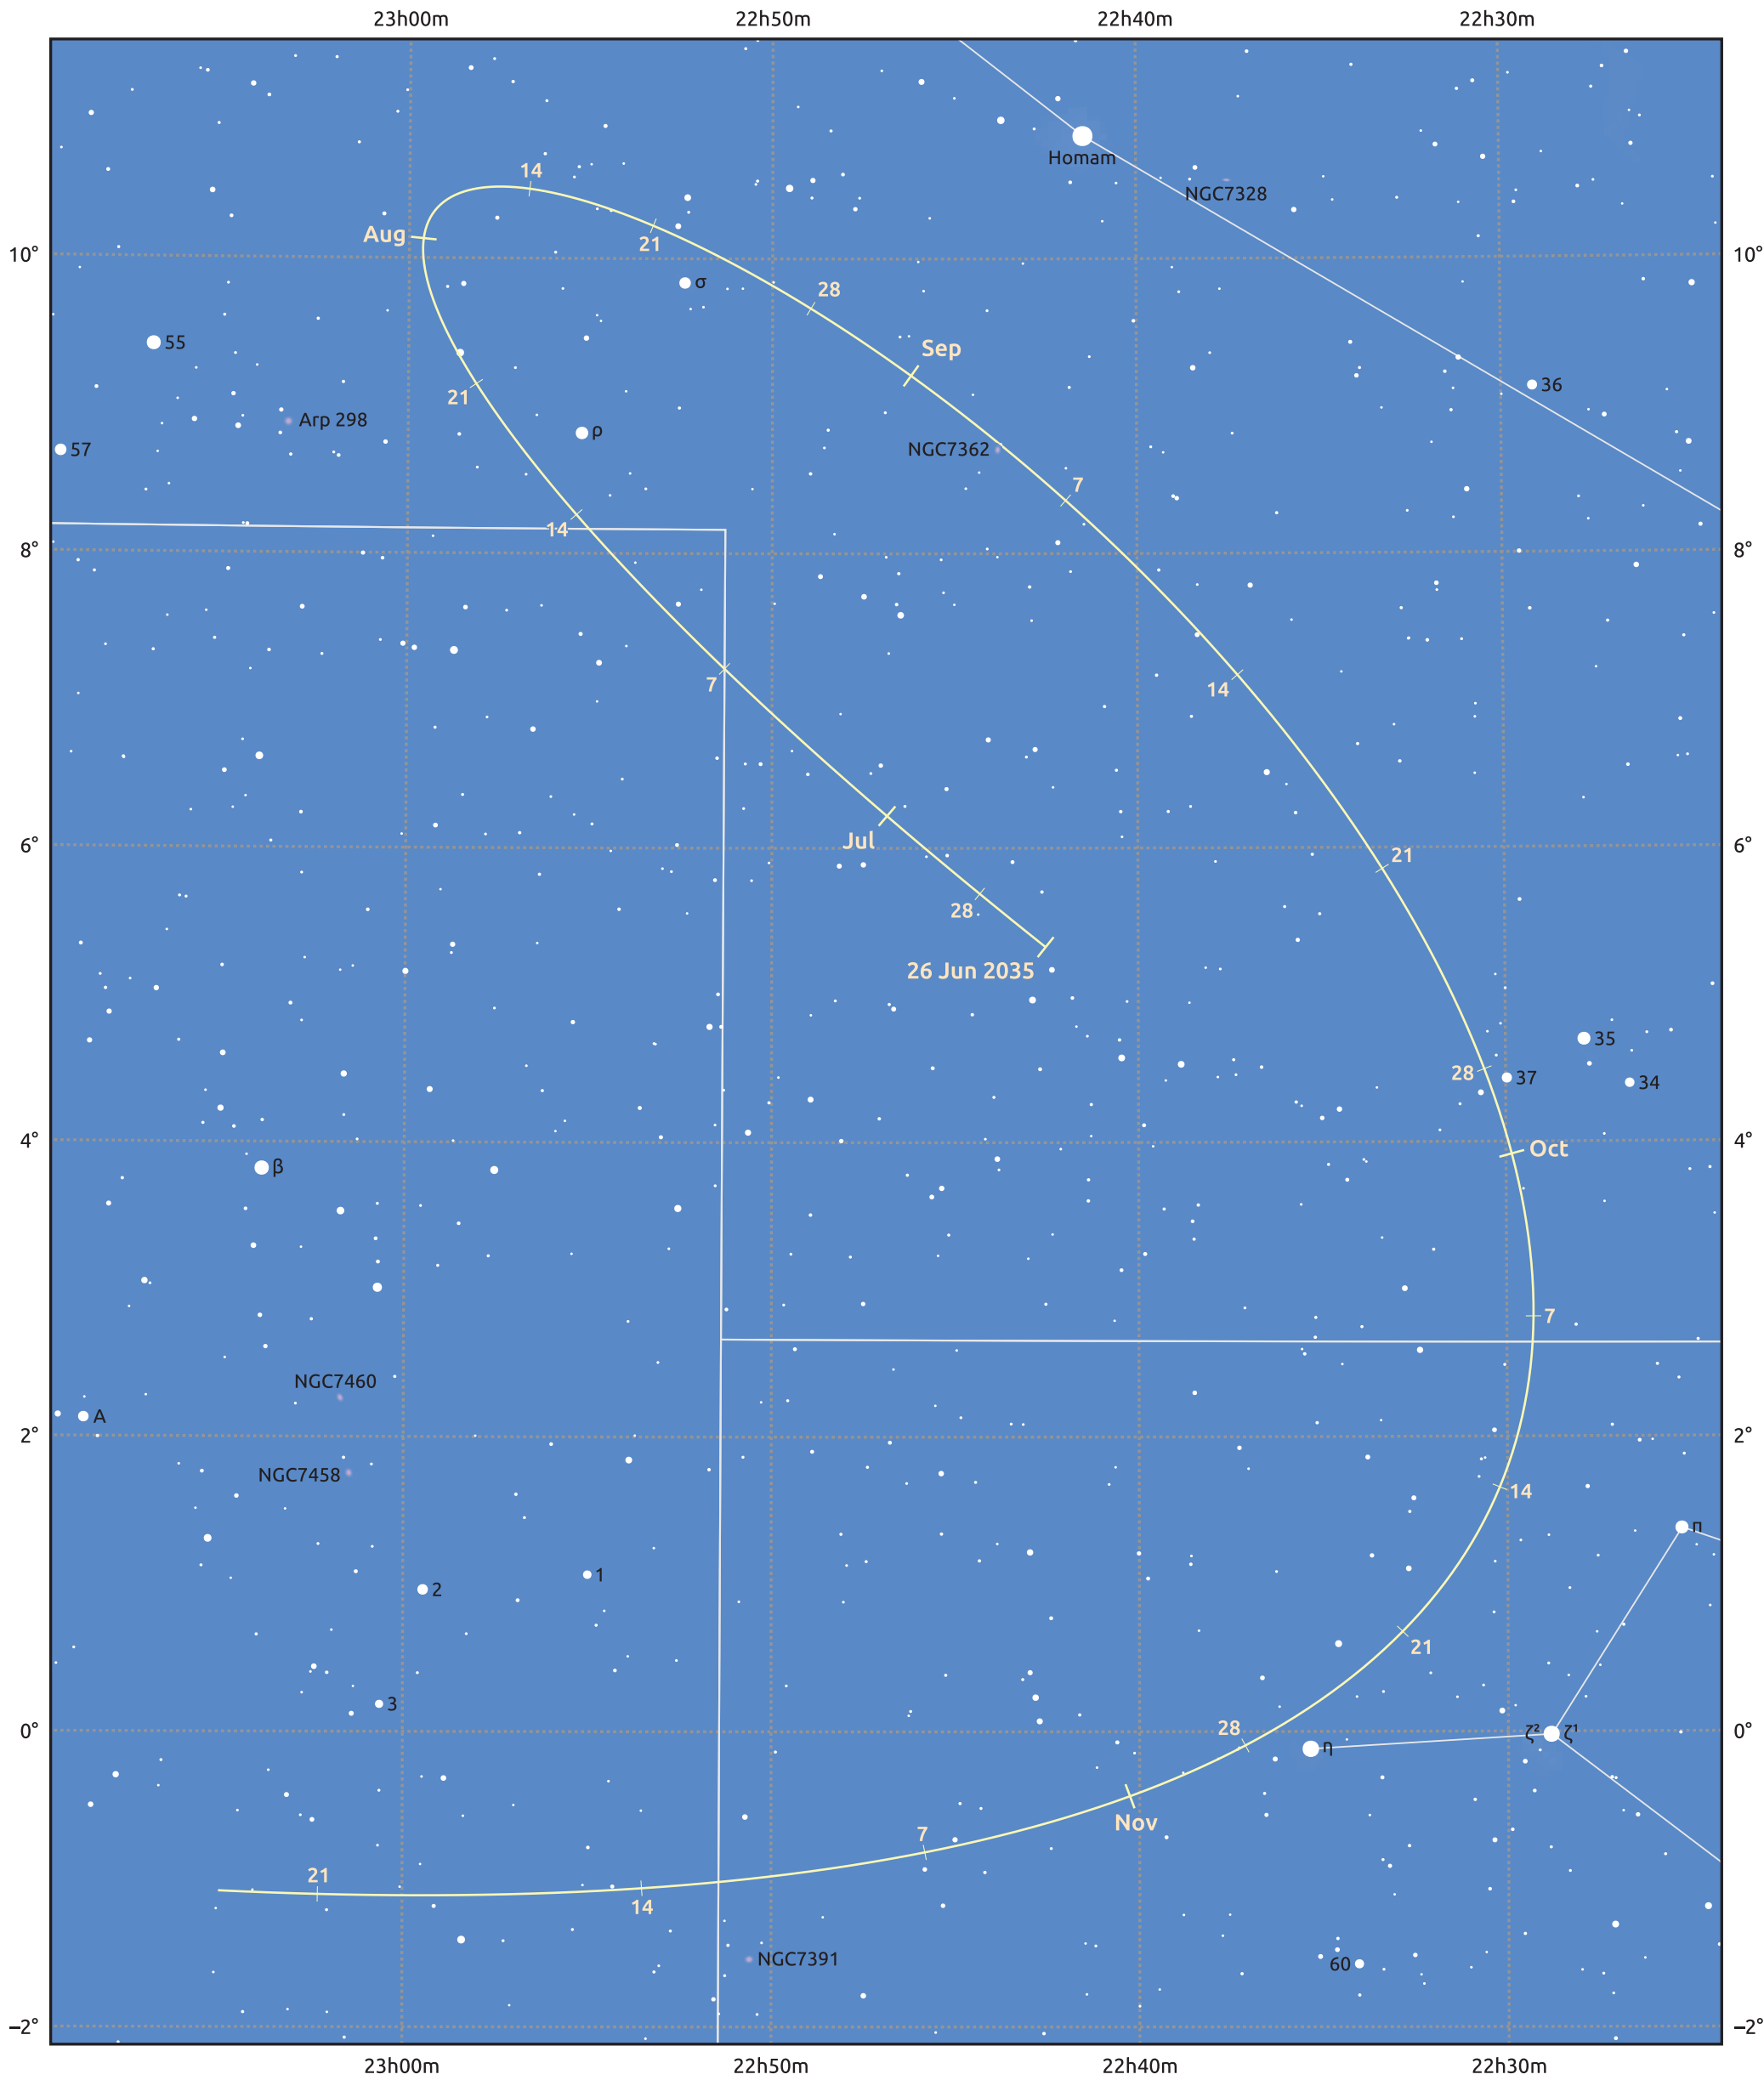

The path of Asteroid 80 Sappho around opposition on 9 Sep 2035

© Dominic Ford 2011–2025. Date markers placed at midnight UTC. Downloaded from <https://in-the-sky.org>

Magnitude scale: • 10.0 • 9.0 • 8.0 • 7.0 • 6.0 • 5.0 • 4.0 • 3.0

— Ecliptic Plane

Galaxy Bright nebula Open cluster Globular cluster Planetary nebula

Date	Mag	Phase
2035 Jul 1	11.3	94%
2035 Aug 1	10.5	96%
2035 Aug 5	10.4	97%
2035 Sep 1	9.7	99%
2035 Oct 1	10.0	98%
2035 Nov 1	10.8	95%