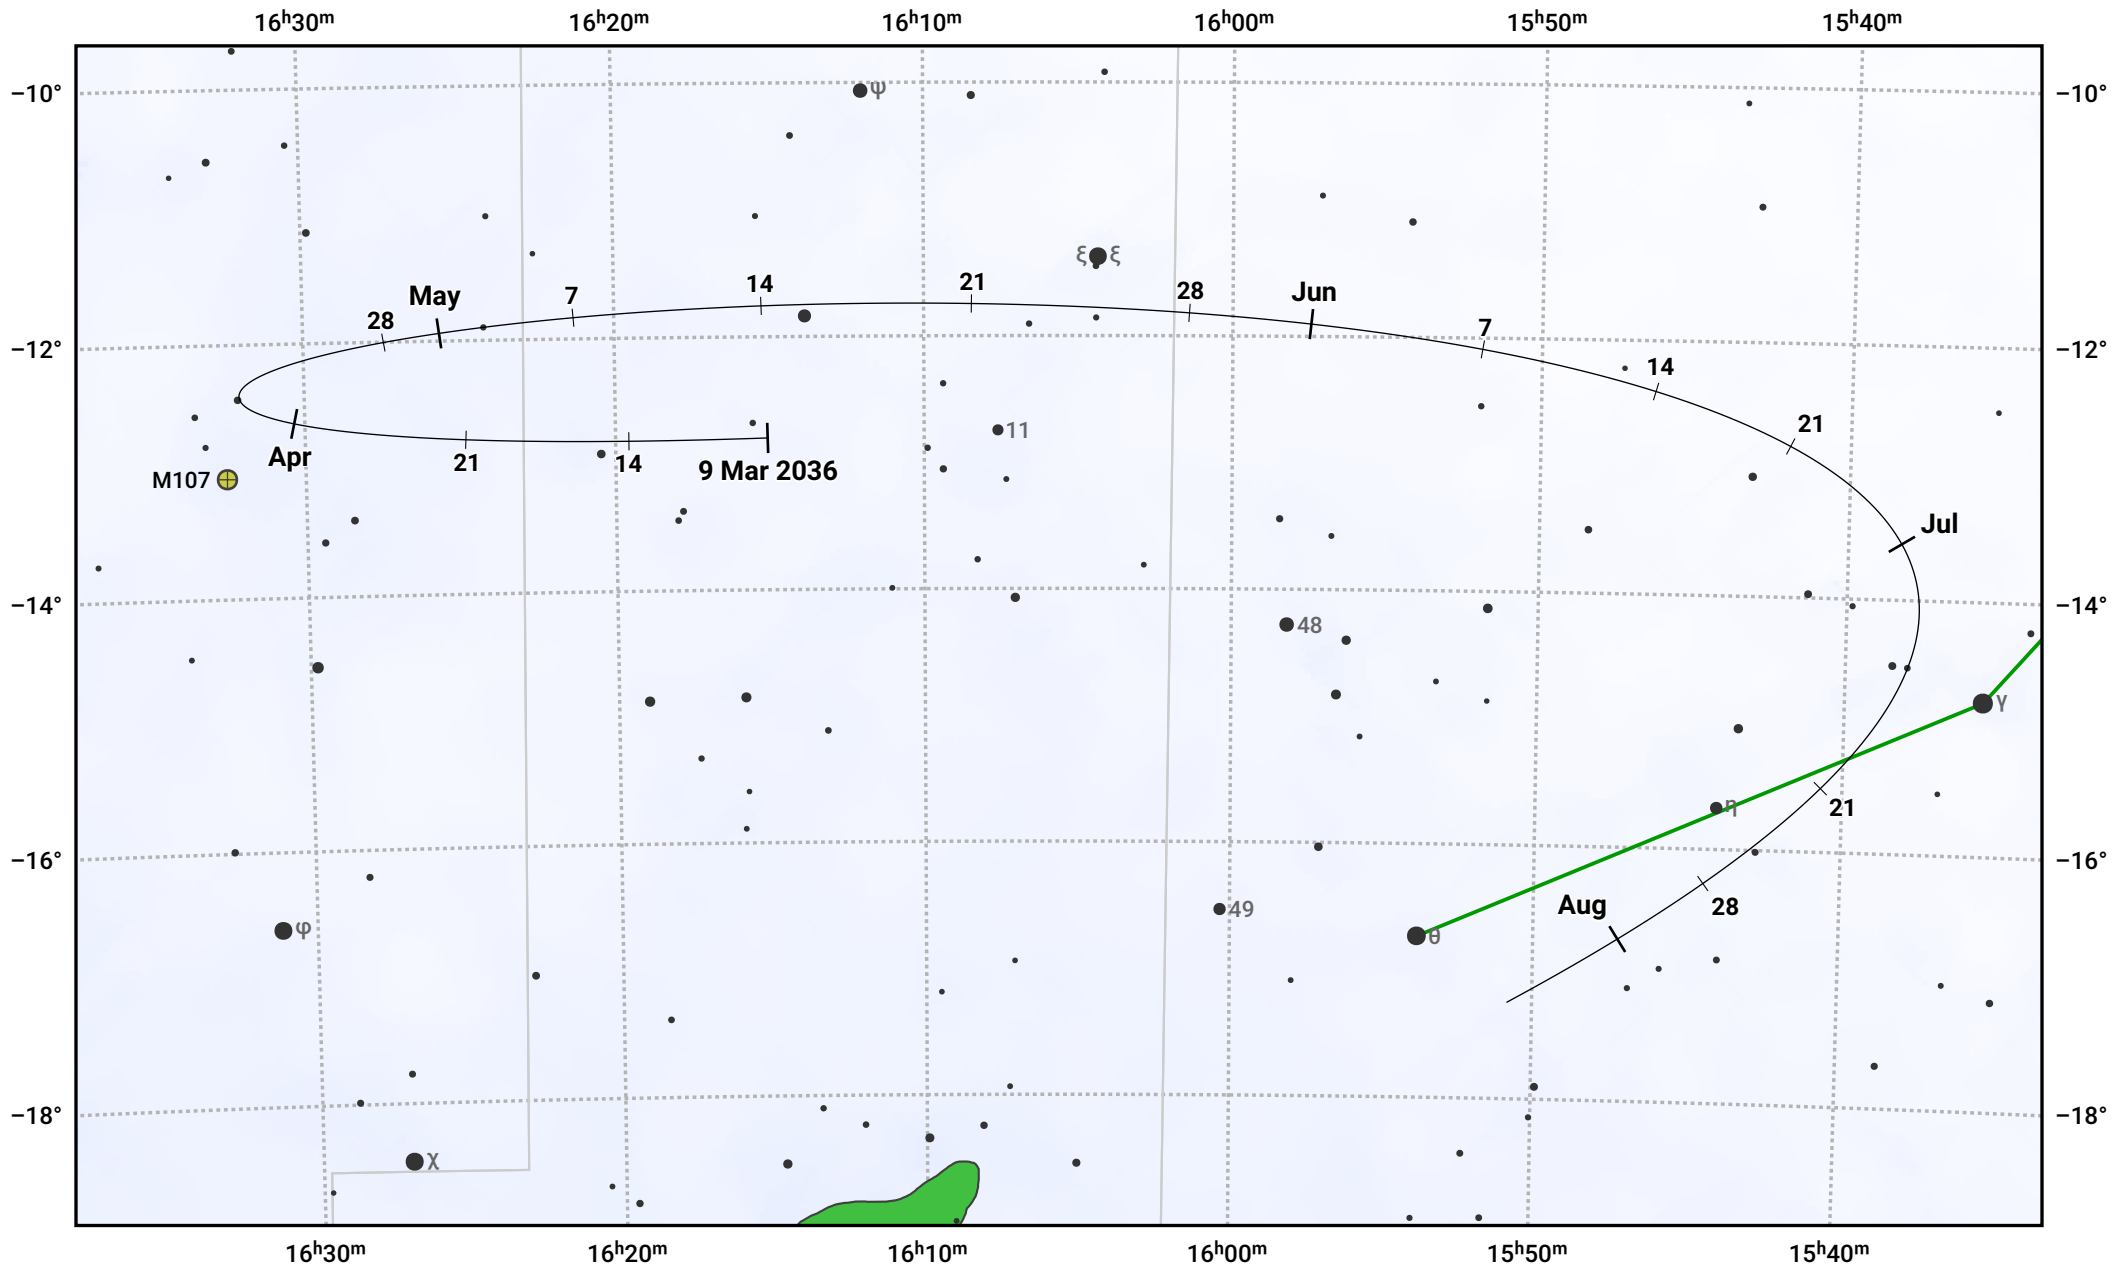

The path of Asteroid 4 Vesta around opposition on 23 May 2036

© Dominic Ford 2011–2024. Date markers placed at midnight UTC. Downloaded from <https://in-the-sky.org>

Magnitude scale: • 8.0 • 7.0 • 6.0 • 5.0 • 4.0 • 3.0

— Ecliptic Plane

Galaxy Bright nebula Open cluster Globular cluster

Date	Mag	Phase
2036 Apr 1	6.8	96%
2036 Apr 23	6.3	98%
2036 May 1	6.1	99%
2036 Jun 1	5.7	100%
2036 Jul 1	6.4	97%
2036 Aug 1	7.1	95%