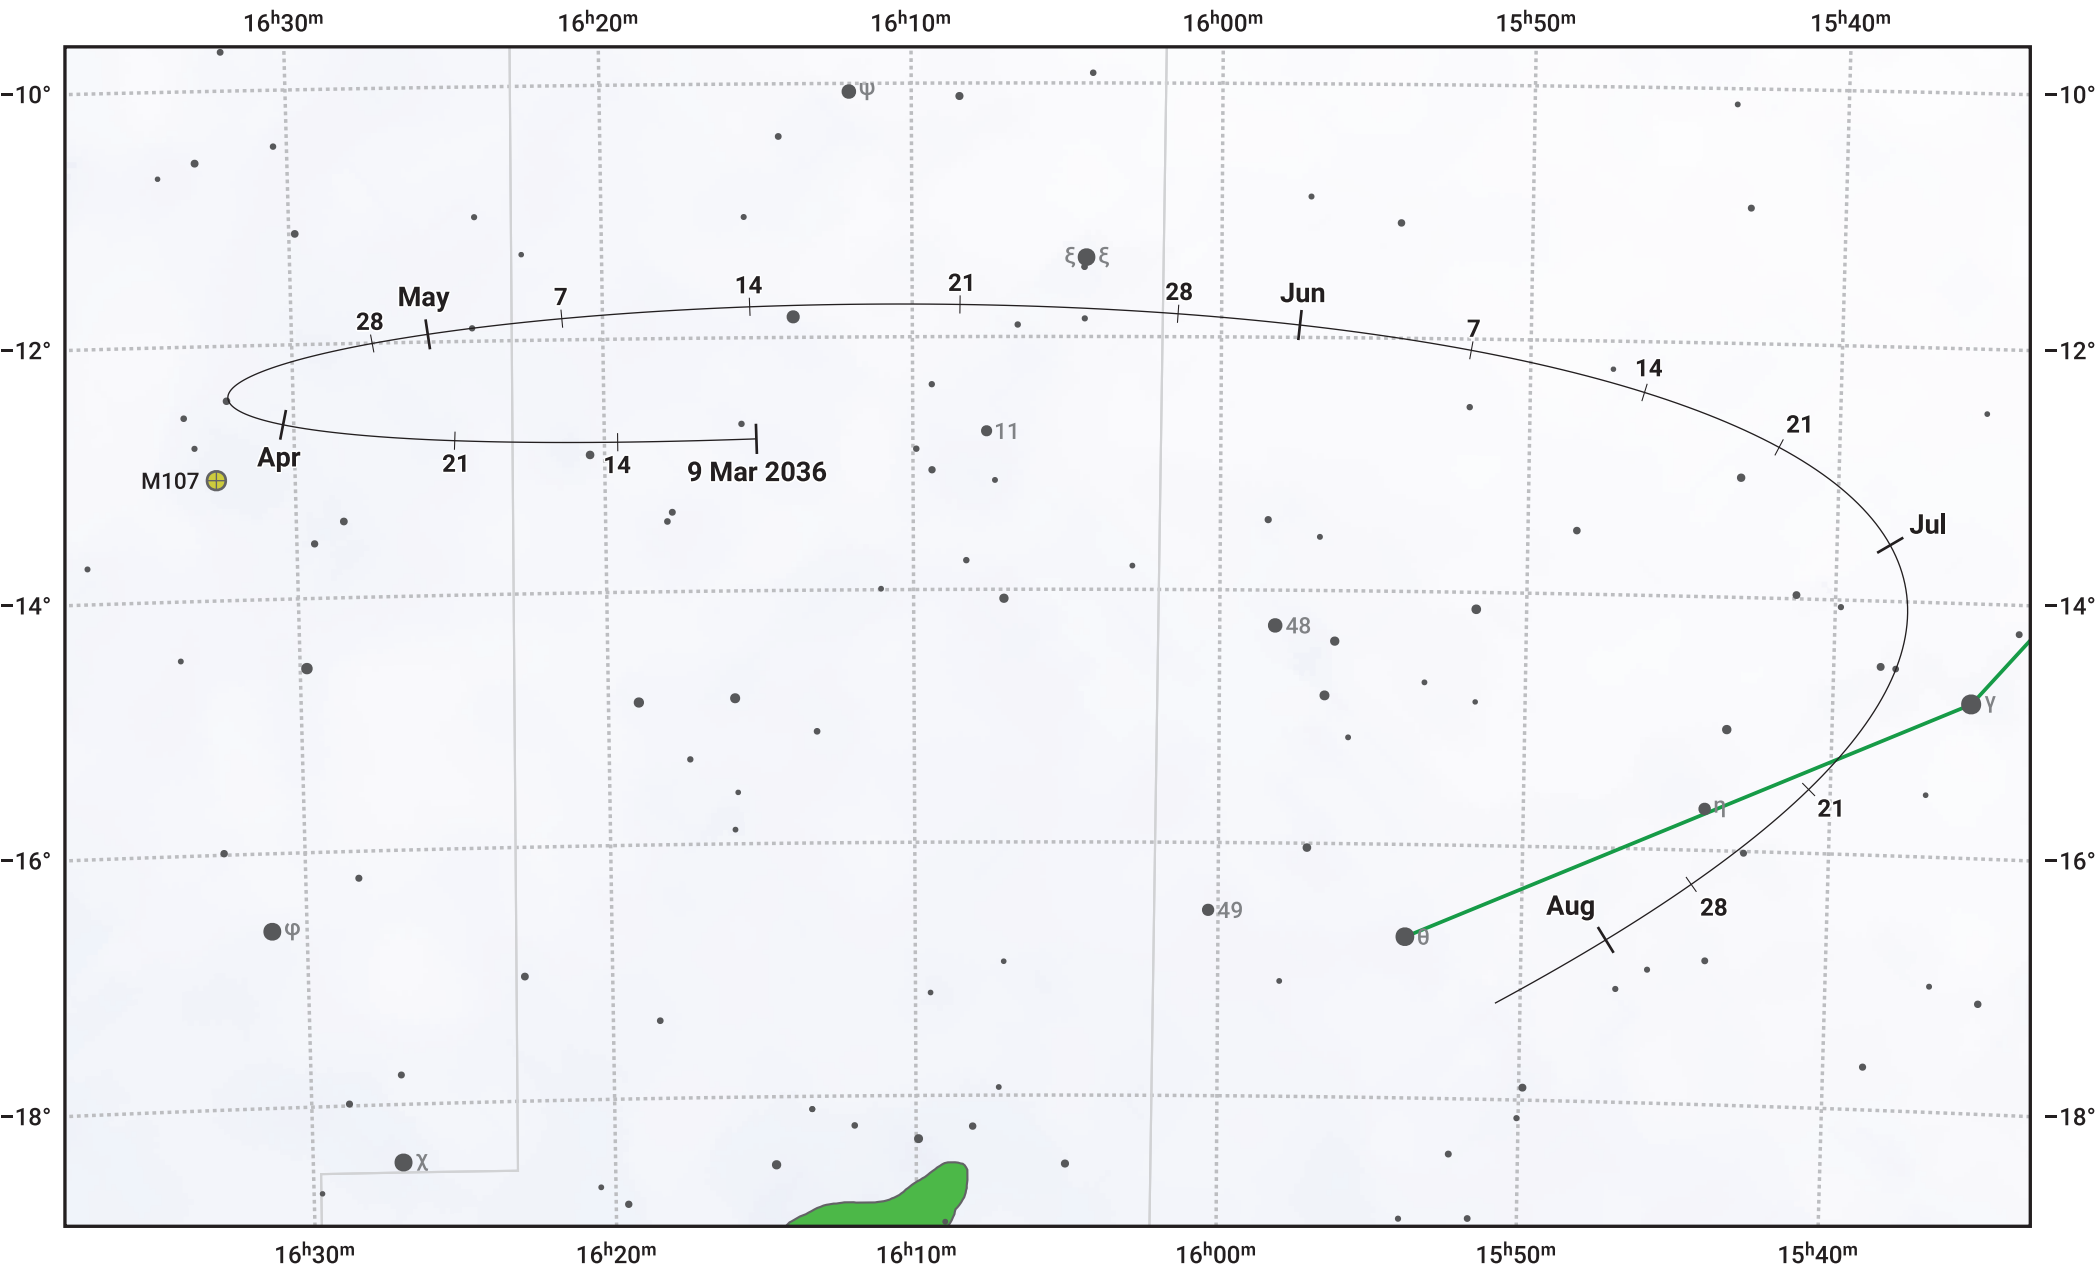

# The path of Asteroid 4 Vesta around opposition on 23 May 2036

© Dominic Ford 2011–2024. Date markers placed at midnight UTC. Downloaded from <https://in-the-sky.org>

Magnitude scale: • 8.0 • 7.0 • 6.0 • 5.0 • 4.0 • 3.0

— Ecliptic Plane

● Galaxy   
 ■ Bright nebula   
 ● Open cluster   
 ⊕ Globular cluster

Date	Mag	Phase
2036 Apr 1	6.8	96%
2036 Apr 23	6.3	98%
2036 May 1	6.1	99%
2036 Jun 1	5.7	100%
2036 Jul 1	6.4	97%
2036 Aug 1	7.1	95%