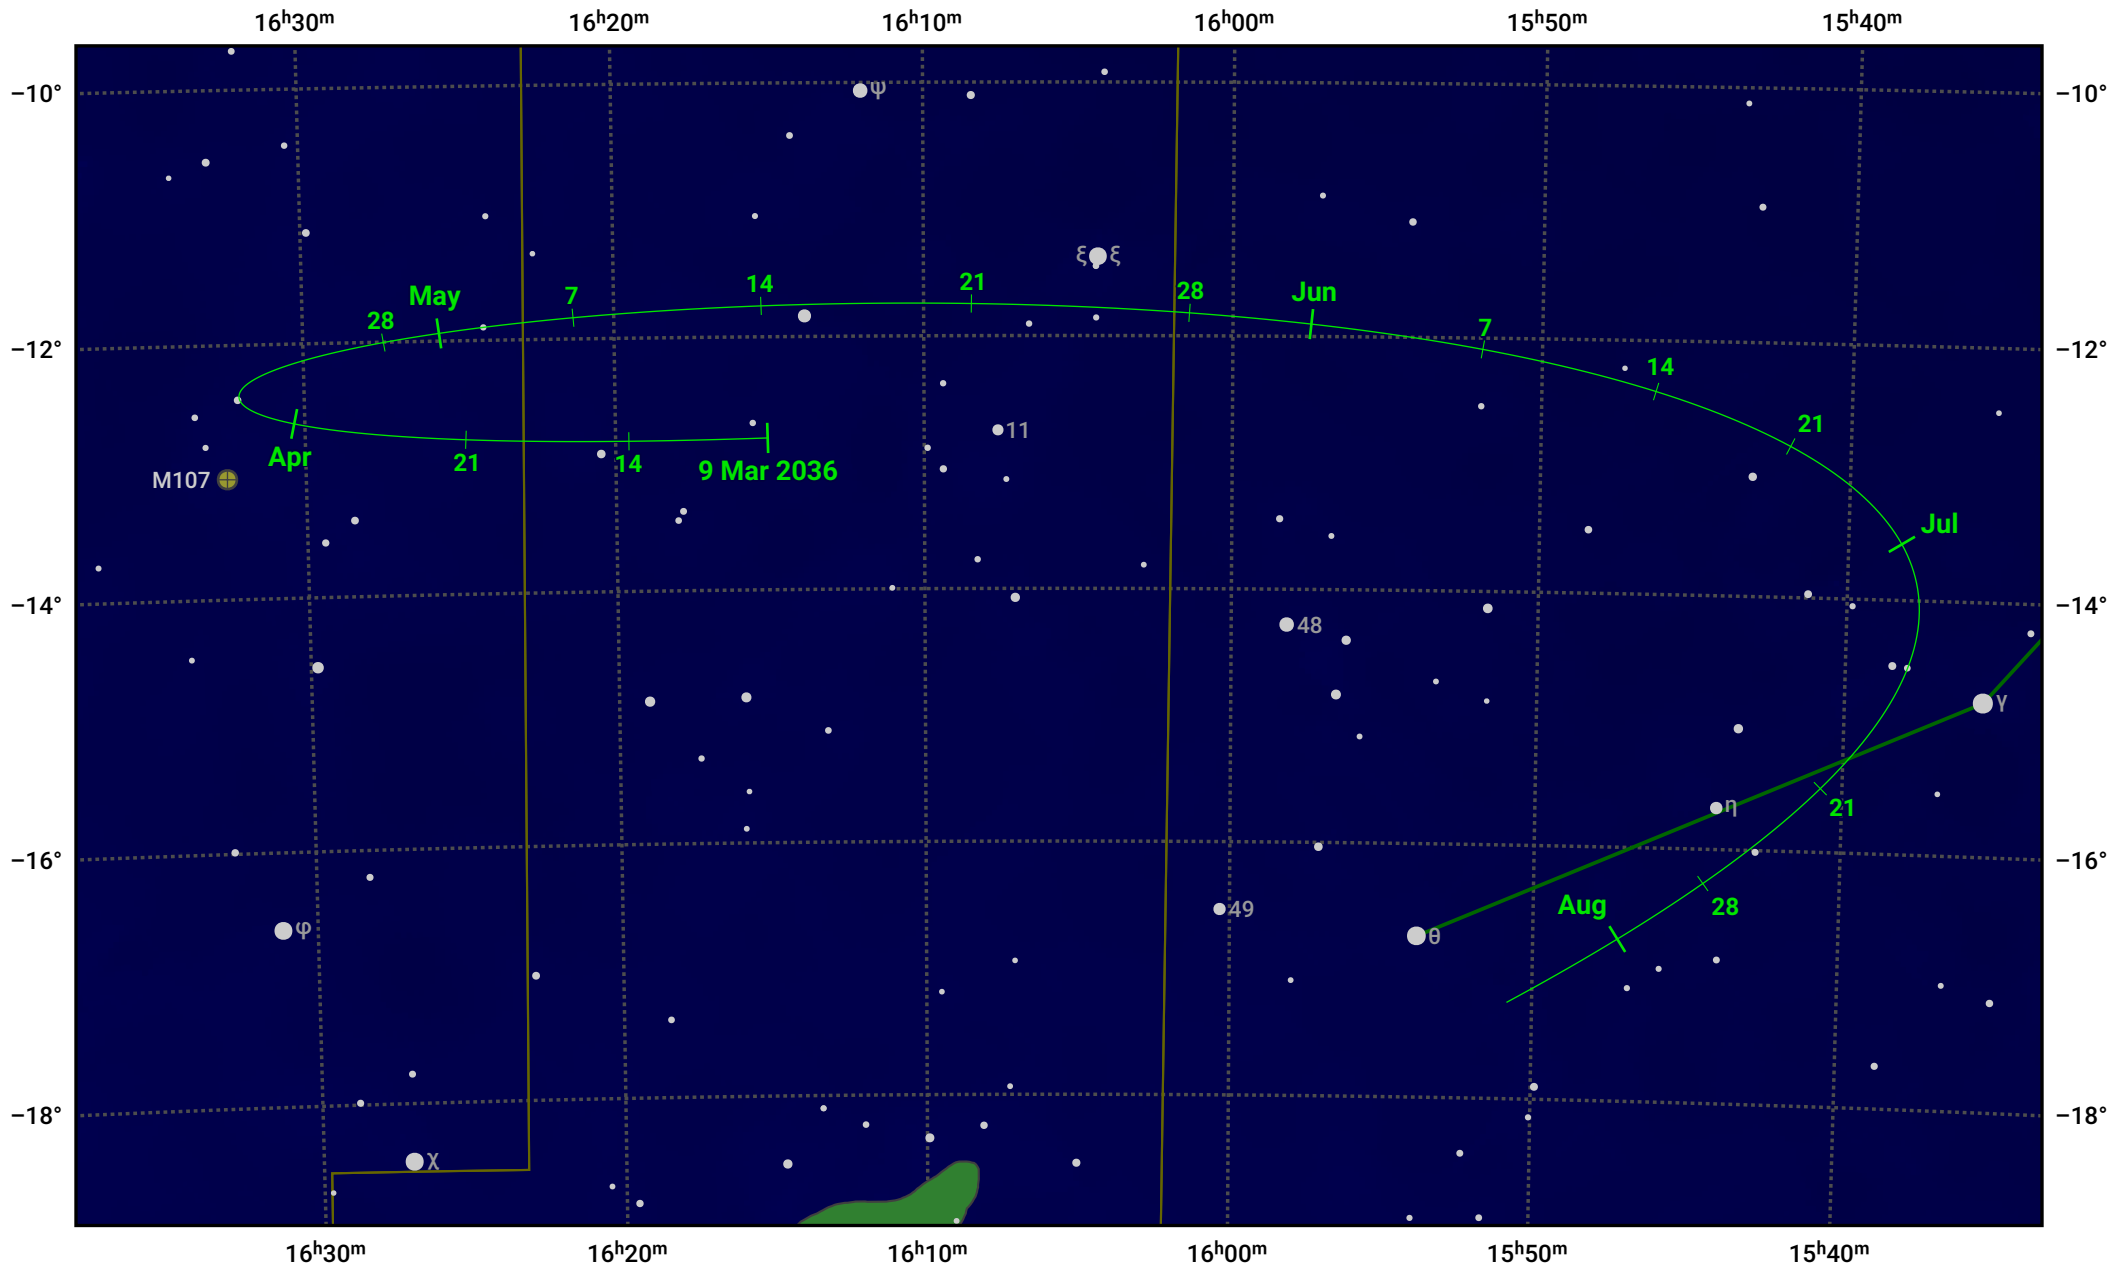

# The path of Asteroid 4 Vesta around opposition on 23 May 2036

© Dominic Ford 2011–2024. Date markers placed at midnight UTC. Downloaded from <https://in-the-sky.org>

Magnitude scale: • 8.0 • 7.0 • 6.0 • 5.0 • 4.0 • 3.0

— Ecliptic Plane

● Galaxy   
 ■ Bright nebula   
 ● Open cluster   
 ⊕ Globular cluster

Date	Mag	Phase
2036 Apr 1	6.8	96%
2036 Apr 23	6.3	98%
2036 May 1	6.1	99%
2036 Jun 1	5.7	100%
2036 Jul 1	6.4	97%
2036 Aug 1	7.1	95%