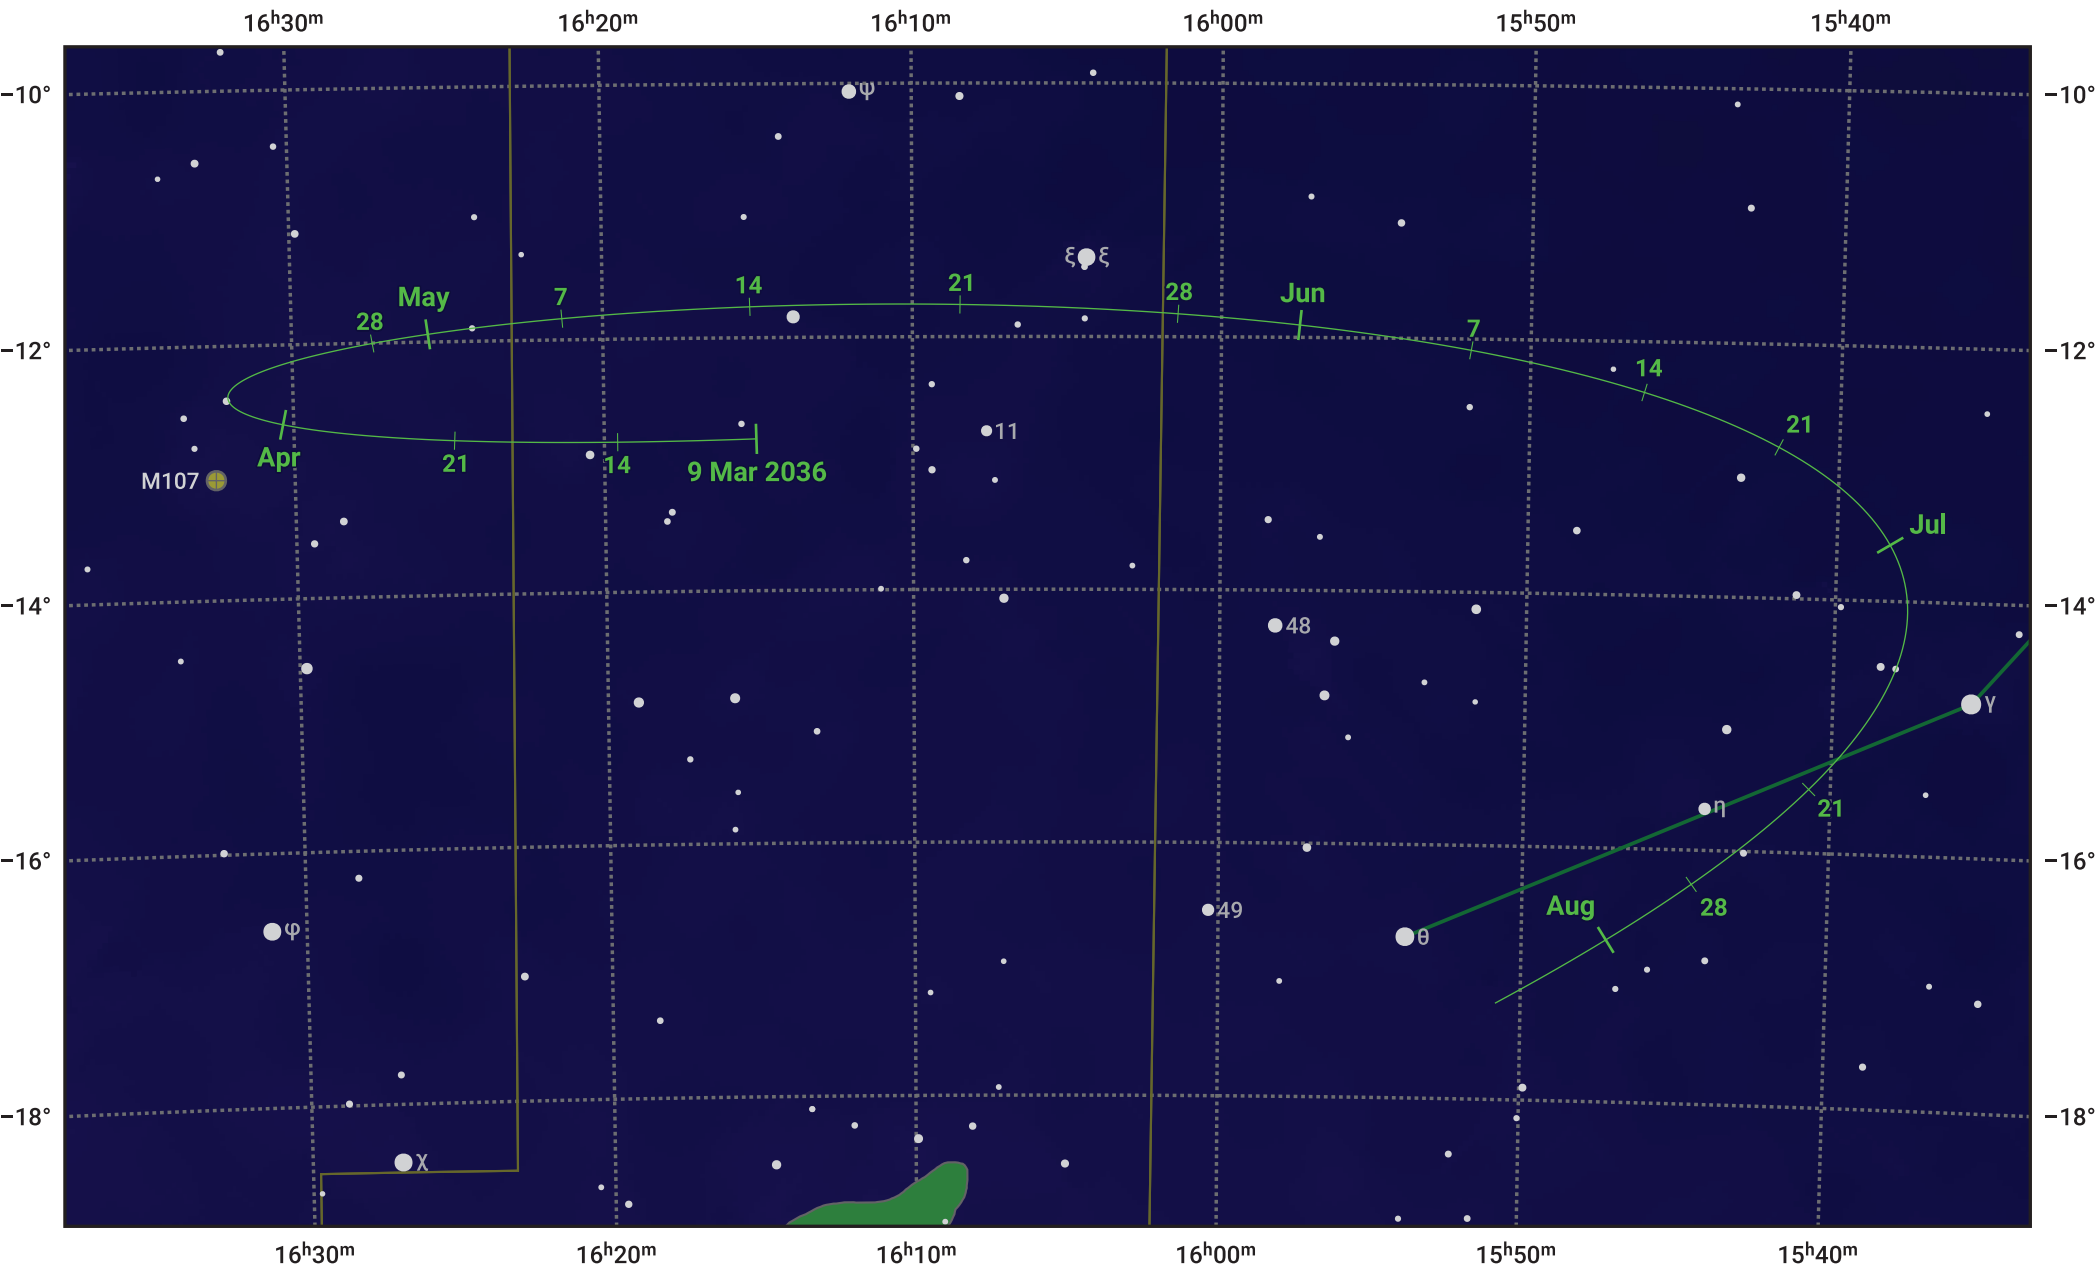

The path of Asteroid 4 Vesta around opposition on 23 May 2036

© Dominic Ford 2011–2024. Date markers placed at midnight UTC. Downloaded from <https://in-the-sky.org>

Magnitude scale: • 8.0 • 7.0 • 6.0 • 5.0 • 4.0 • 3.0

— Ecliptic Plane

- Galaxy
- Bright nebula
- Open cluster
- ⊕ Globular cluster

Date	Mag	Phase
2036 Apr 1	6.8	96%
2036 Apr 23	6.3	98%
2036 May 1	6.1	99%
2036 Jun 1	5.7	100%
2036 Jul 1	6.4	97%
2036 Aug 1	7.1	95%