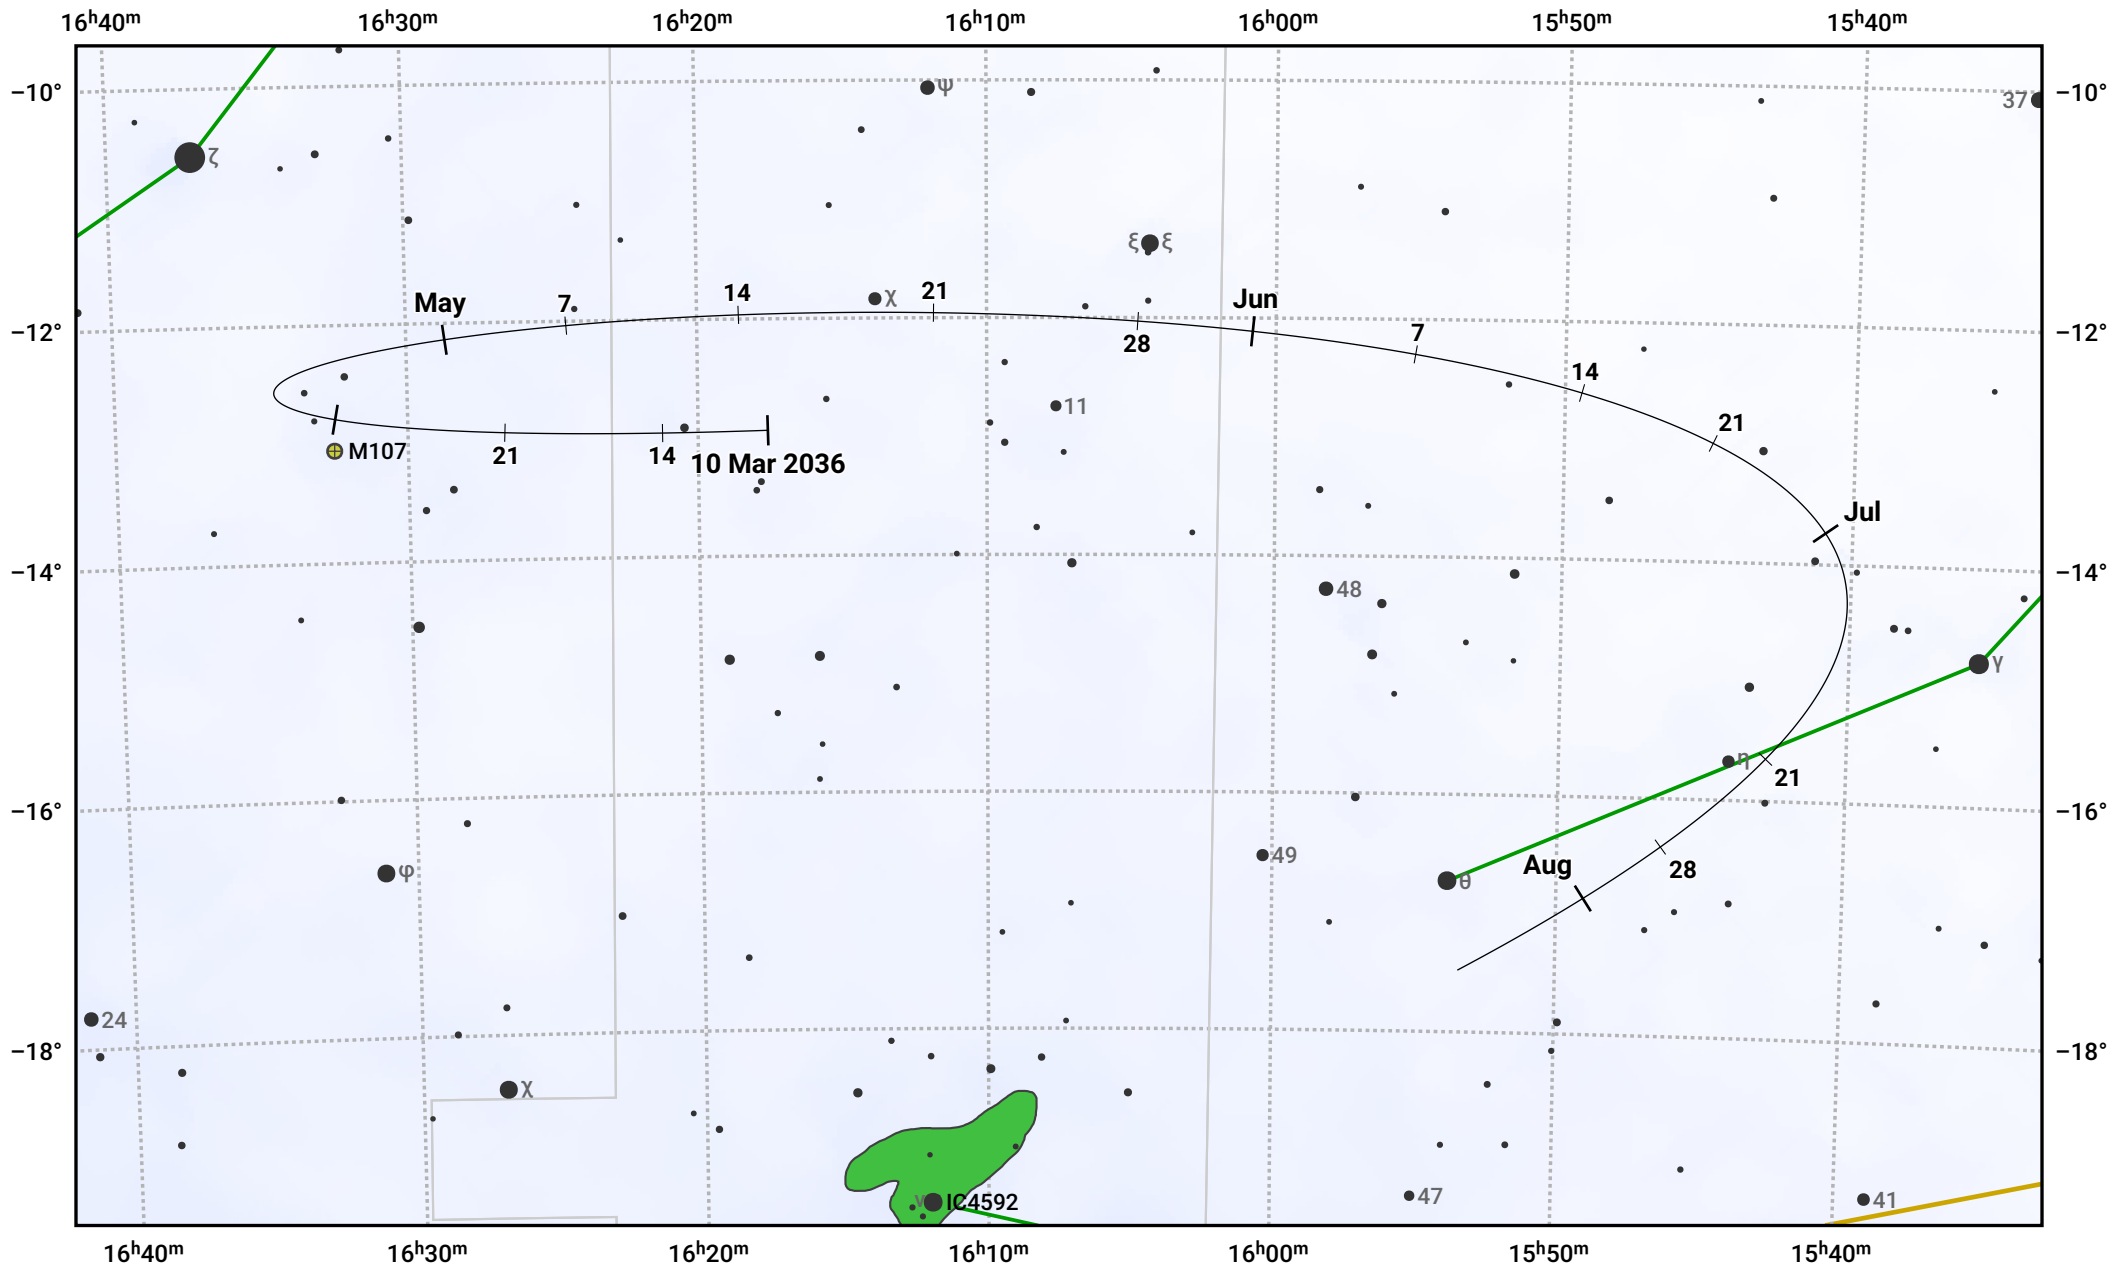

The path of Asteroid 4 Vesta around opposition on 24 May 2036

© Dominic Ford 2011–2024. Date markers placed at midnight UTC. Downloaded from <https://in-the-sky.org>

Magnitude scale: • 8.0 • 7.0 • 6.0 • 5.0 • 4.0 • 3.0 • 2.0

— Ecliptic Plane

Galaxy Bright nebula Open cluster Globular cluster

Date	Mag	Phase
2036 Apr 1	6.9	96%
2036 Apr 24	6.3	98%
2036 May 1	6.1	99%
2036 Jun 1	5.7	100%
2036 Jul 1	6.4	97%
2036 Aug 1	7.1	95%