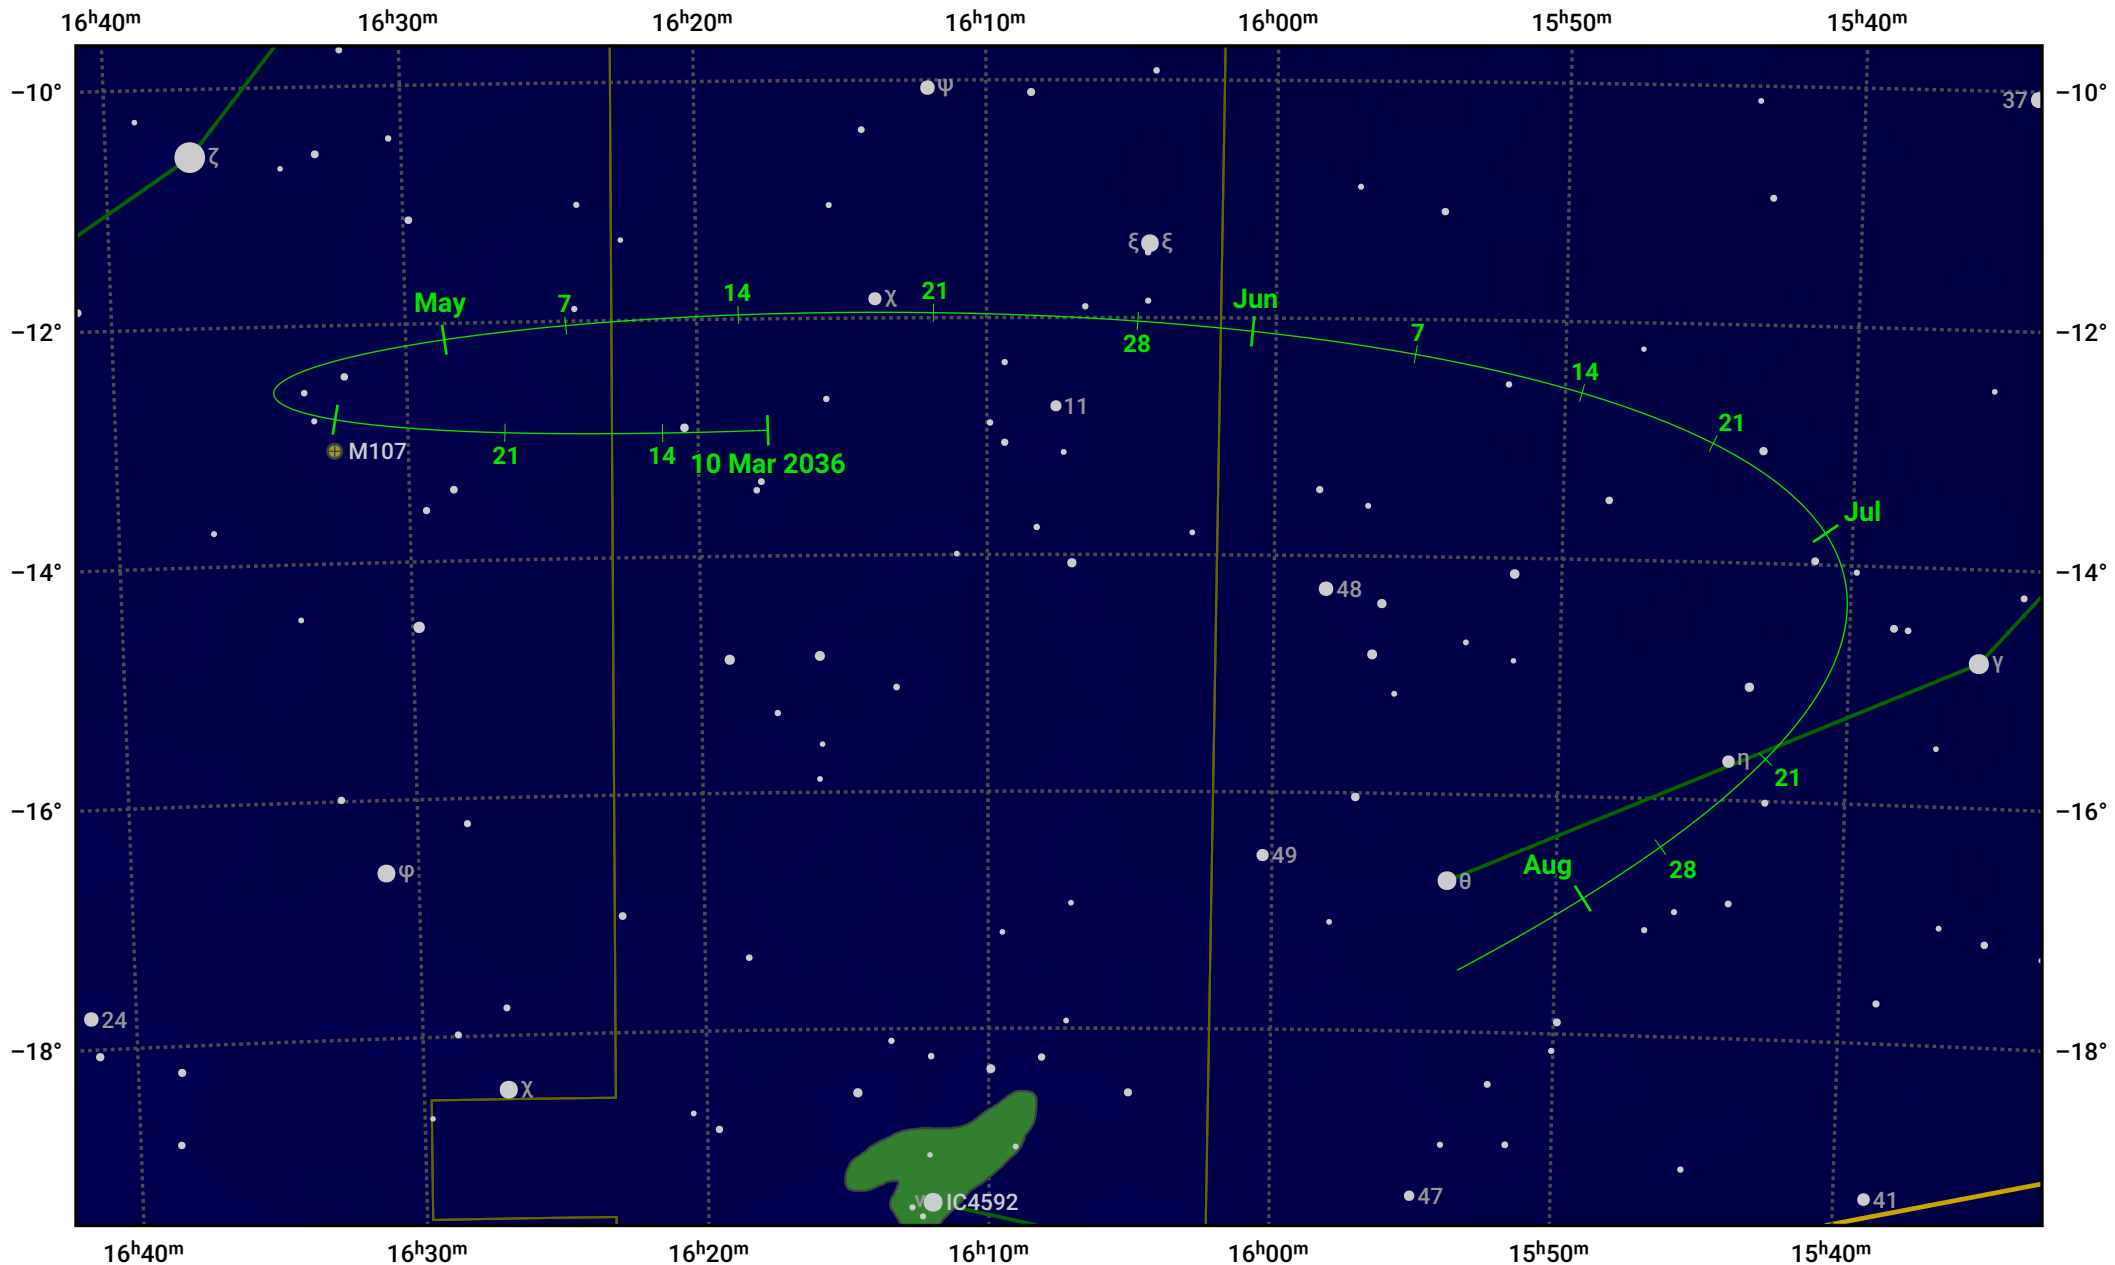

The path of Asteroid 4 Vesta around opposition on 24 May 2036

© Dominic Ford 2011–2024. Date markers placed at midnight UTC. Downloaded from <https://in-the-sky.org>

Magnitude scale: • 8.0 • 7.0 • 6.0 • 5.0 • 4.0 • 3.0 • 2.0

— Ecliptic Plane

Galaxy Bright nebula Open cluster Globular cluster

Date	Mag	Phase
2036 Apr 1	6.9	96%
2036 Apr 24	6.3	98%
2036 May 1	6.1	99%
2036 Jun 1	5.7	100%
2036 Jul 1	6.4	97%
2036 Aug 1	7.1	95%