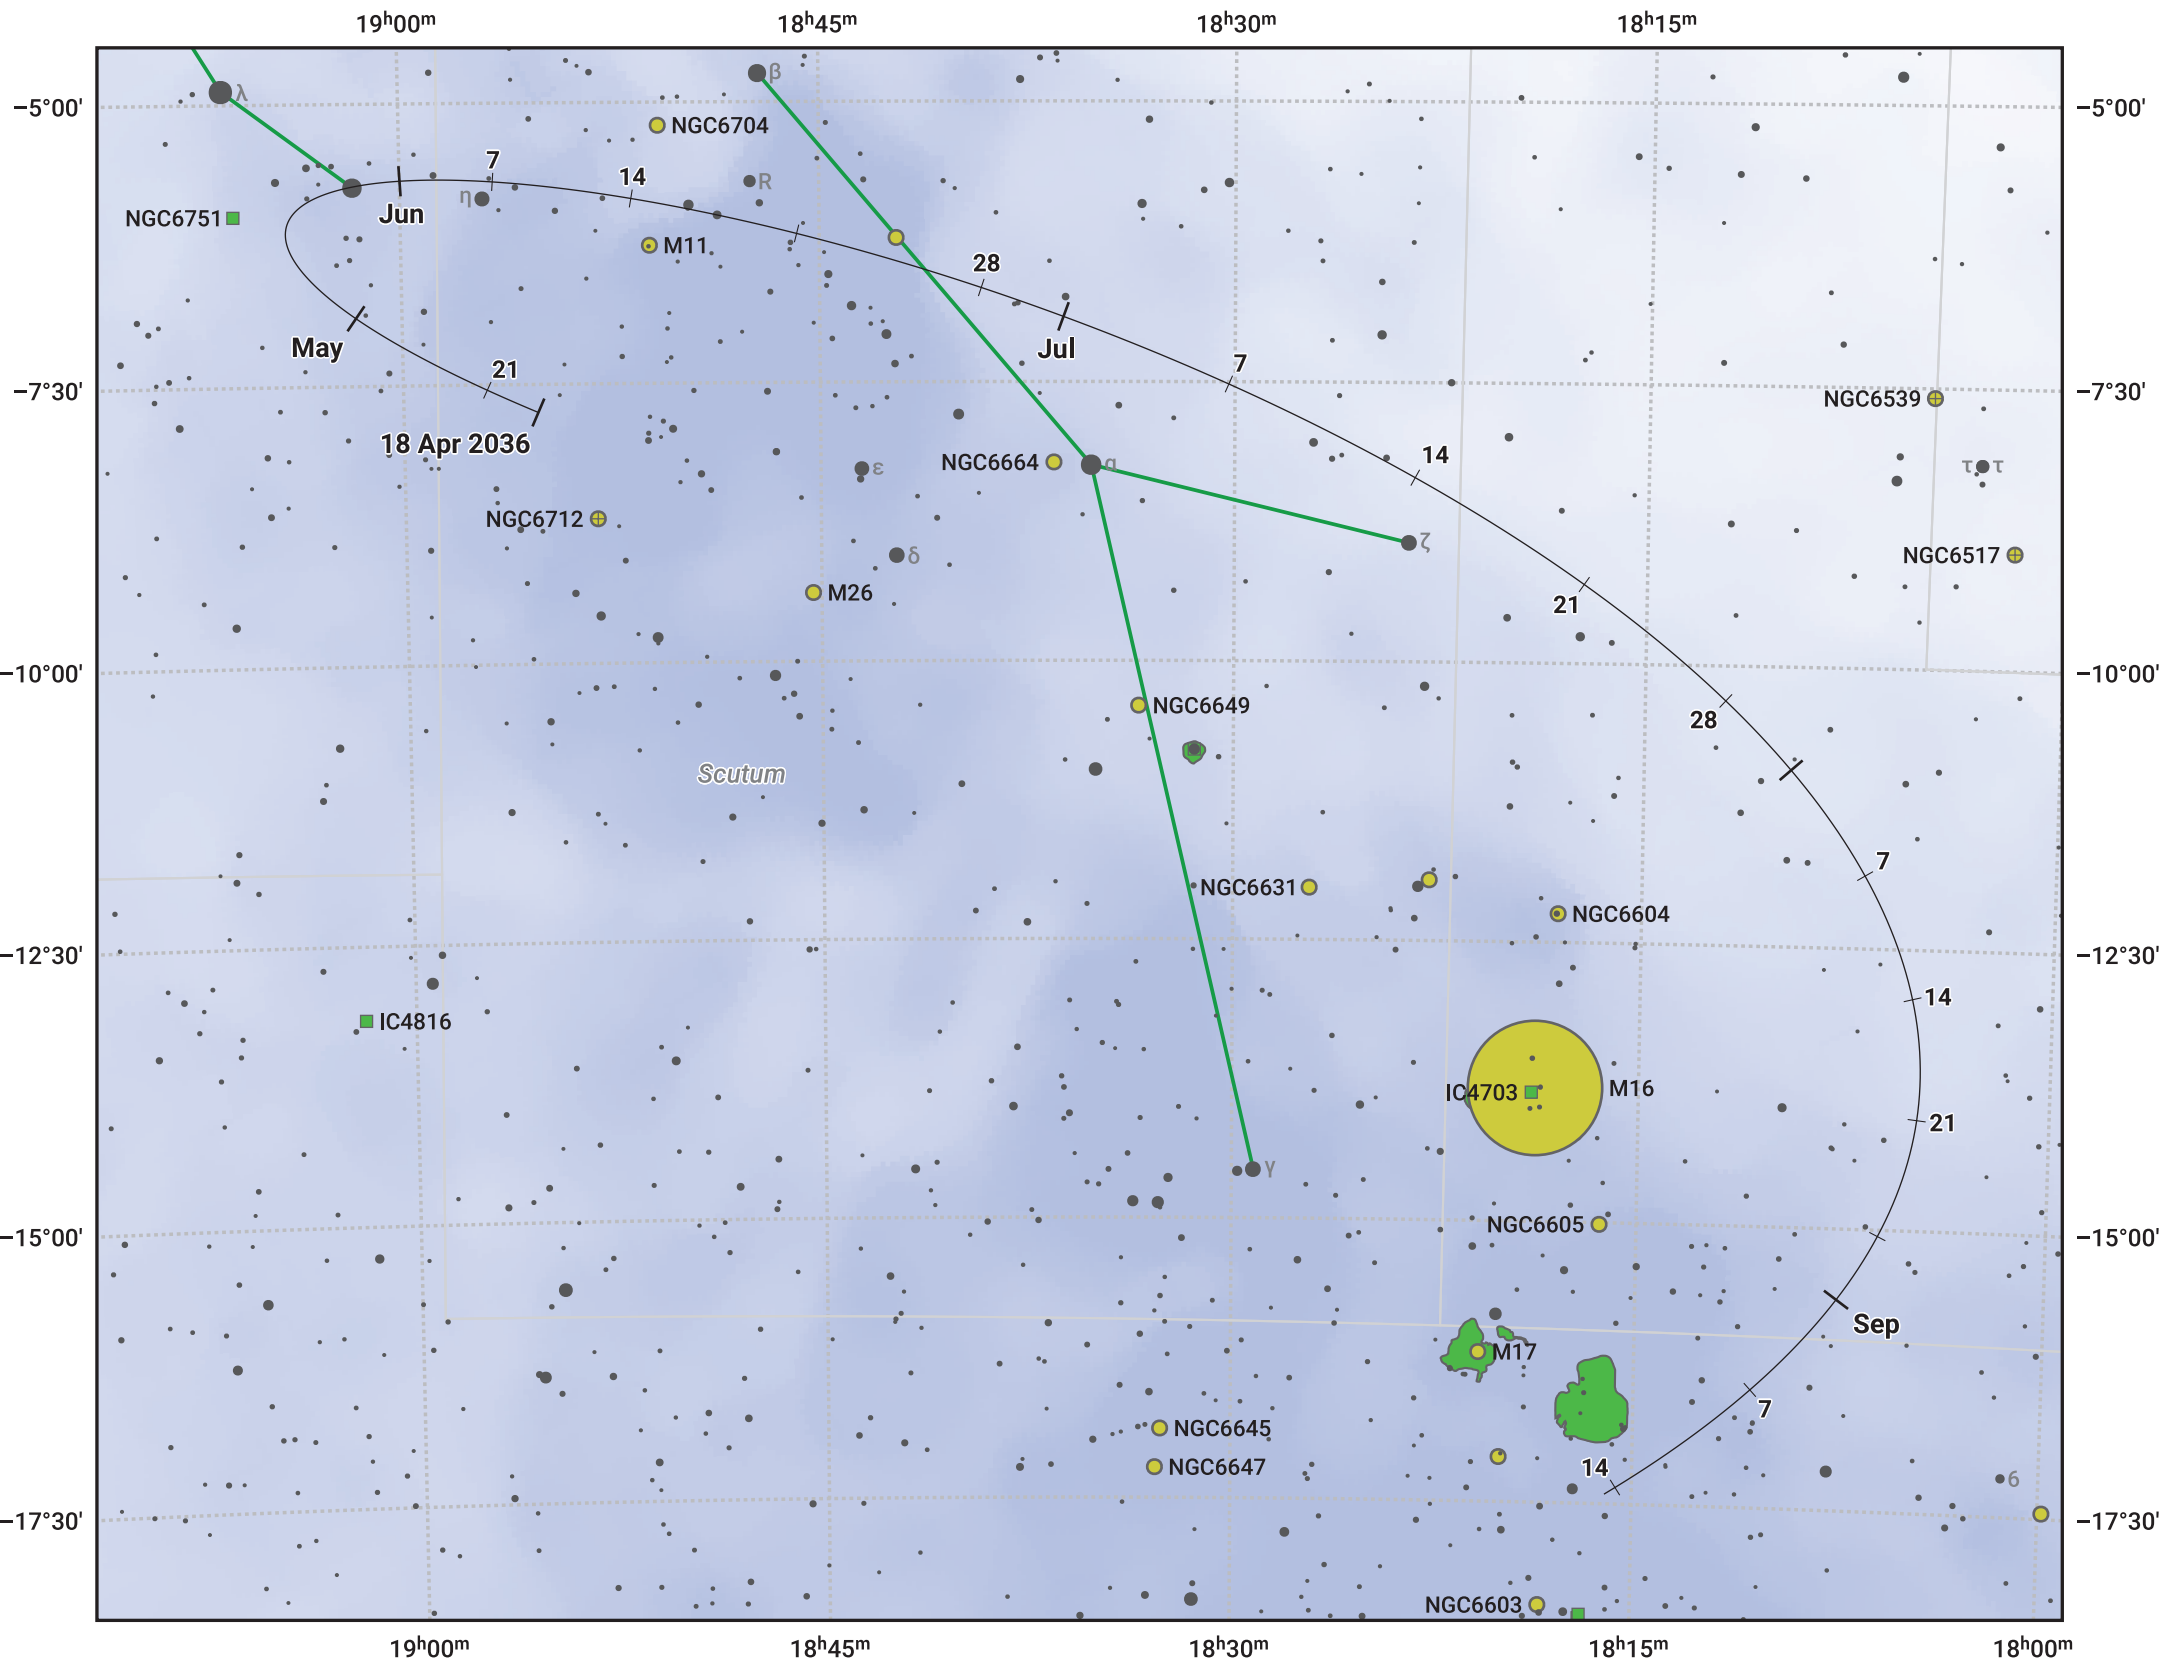

# The path of Asteroid 6 Hebe around opposition on 2 Jul 2036

© Dominic Ford 2011–2024. Date markers placed at midnight UTC. Downloaded from <https://in-the-sky.org>

Magnitude scale: 9.0 8.0 7.0 6.0 5.0 4.0 3.0

— Ecliptic Plane

Galaxy    Bright nebula    Open cluster    Globular cluster

Date	Mag	Phase
2036 May 1	10.1	97%
2036 Jun 1	9.4	98%
2036 Jun 3	9.4	98%
2036 Jul 1	8.8	100%
2036 Aug 1	9.1	98%
2036 Sep 1	9.6	96%