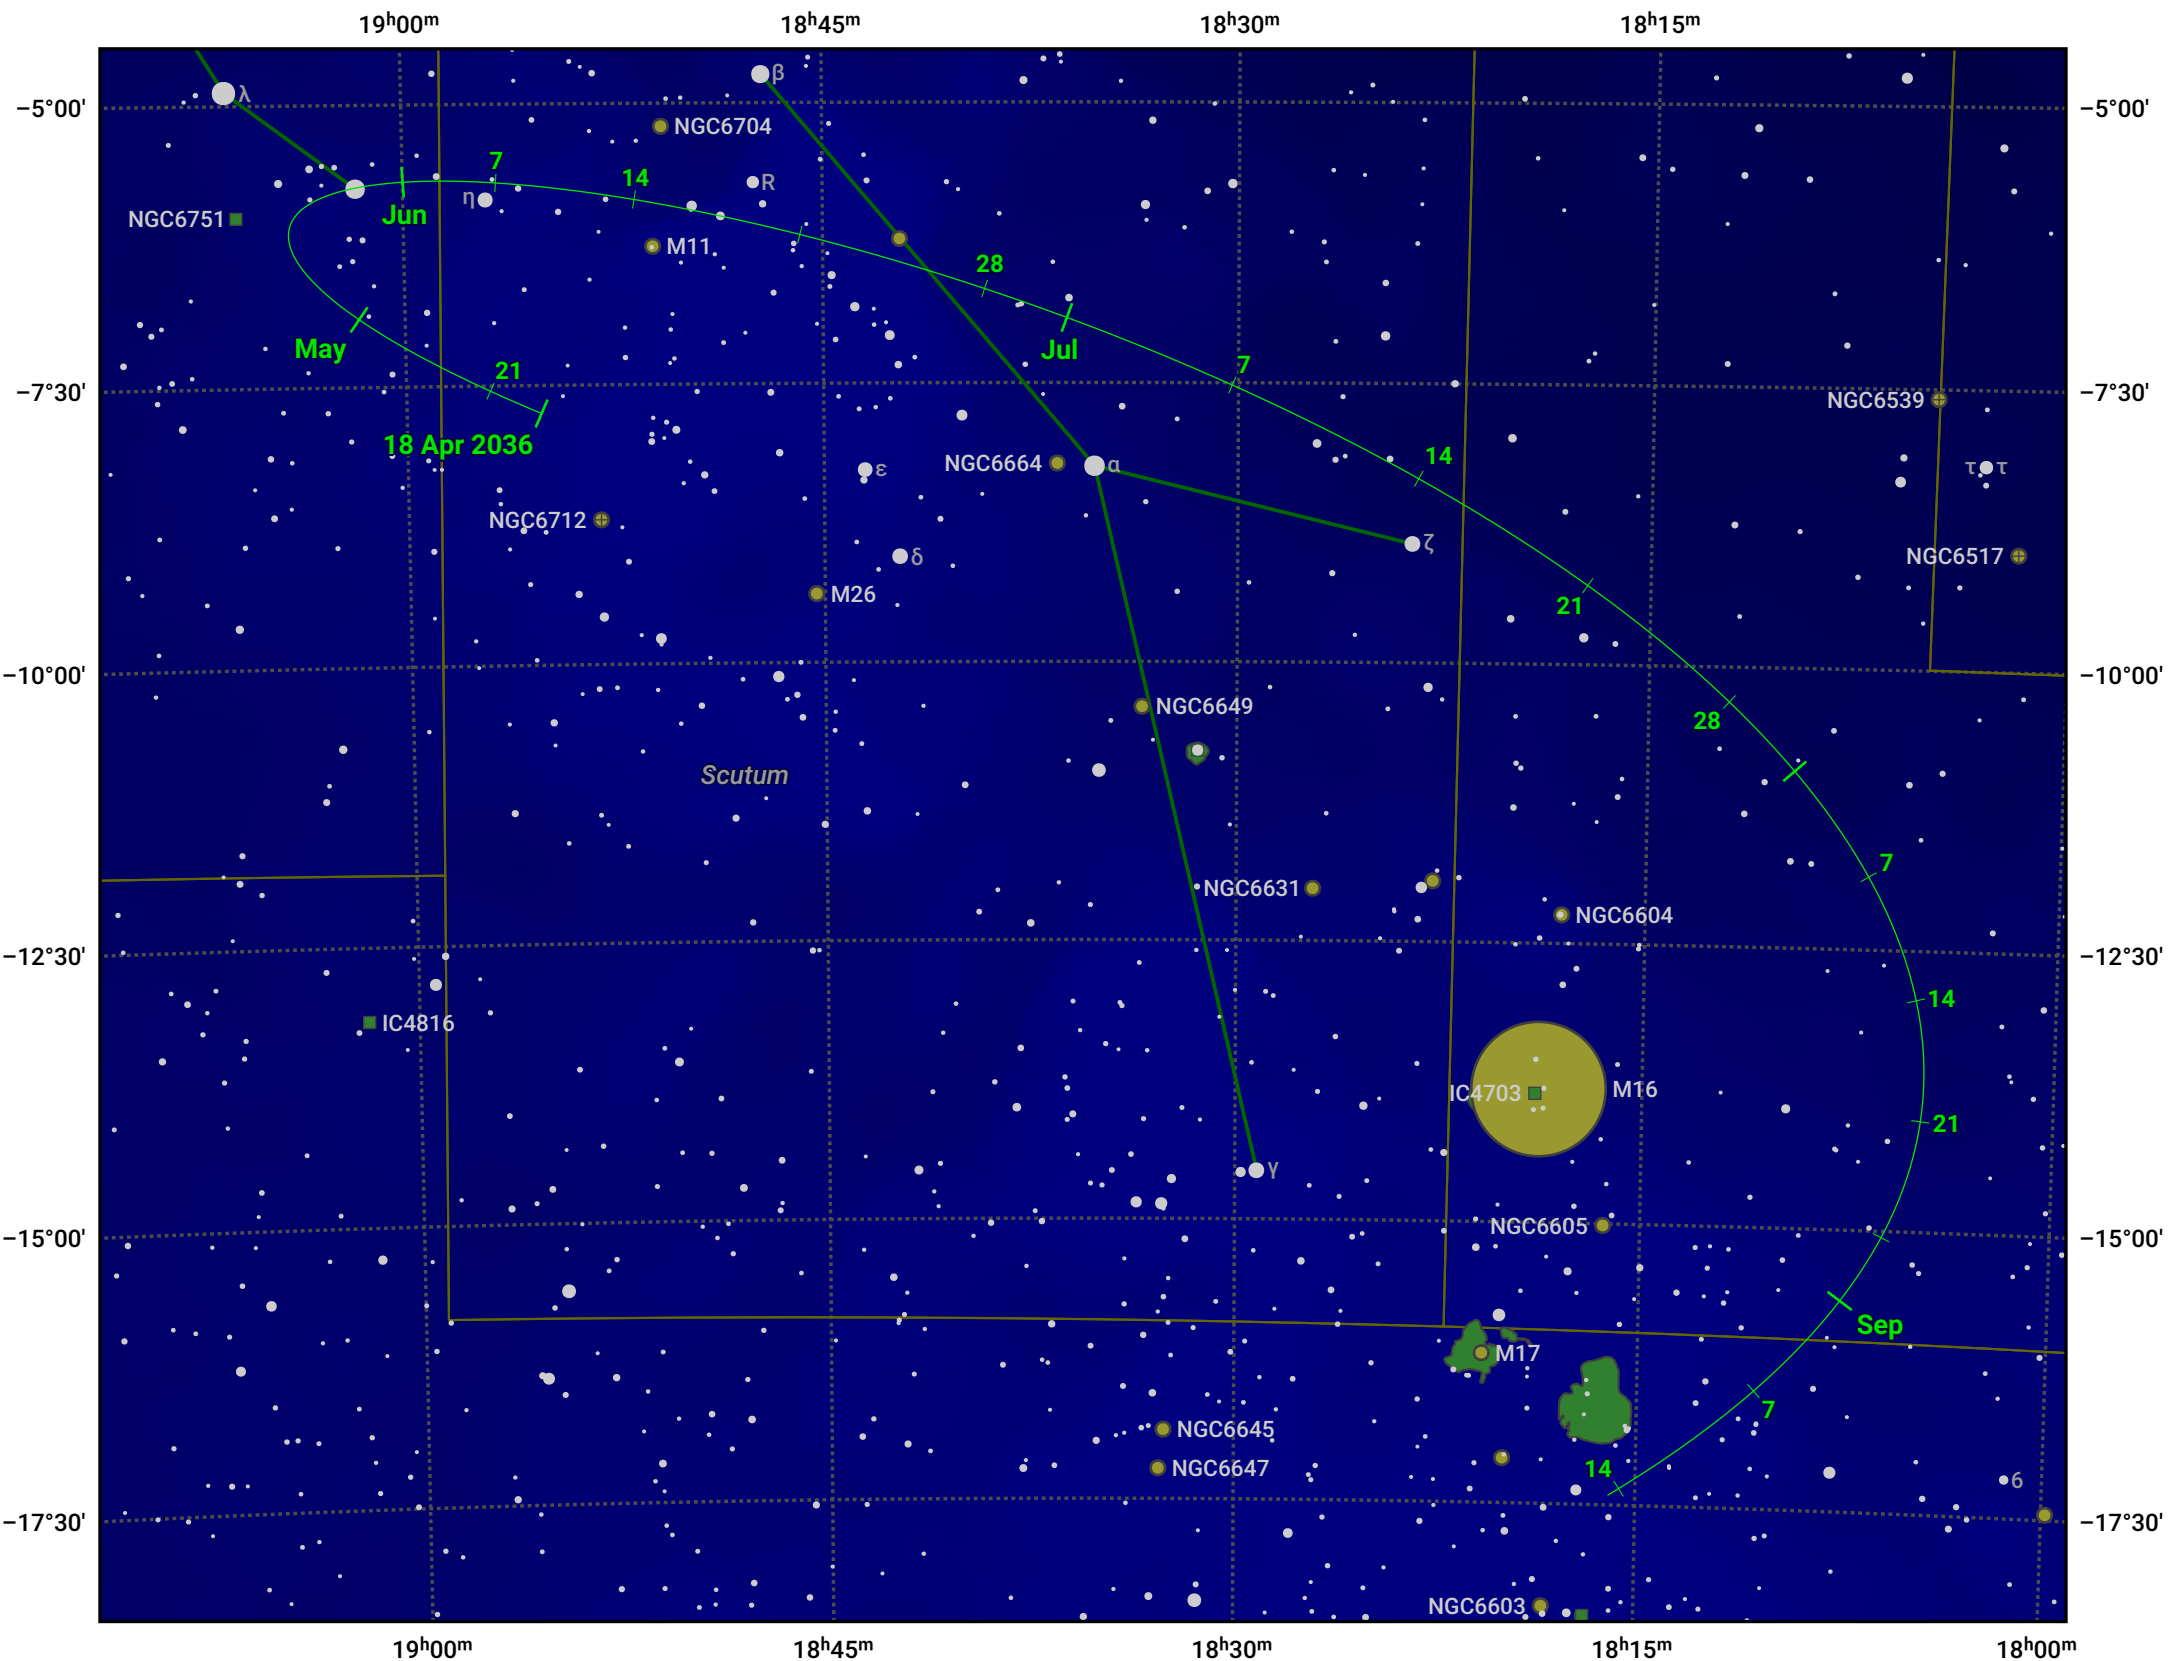

The path of Asteroid 6 Hebe around opposition on 2 Jul 2036

© Dominic Ford 2011–2024. Date markers placed at midnight UTC. Downloaded from <https://in-the-sky.org>

Magnitude scale: ● 9.0 ● 8.0 ● 7.0 ● 6.0 ● 5.0 ● 4.0 ● 3.0

— Ecliptic Plane

■ Galaxy ■ Bright nebula ● Open cluster ● Globular cluster

Date	Mag	Phase
2036 May 1	10.1	97%
2036 Jun 1	9.4	98%
2036 Jun 3	9.4	98%
2036 Jul 1	8.8	100%
2036 Aug 1	9.1	98%
2036 Sep 1	9.6	96%