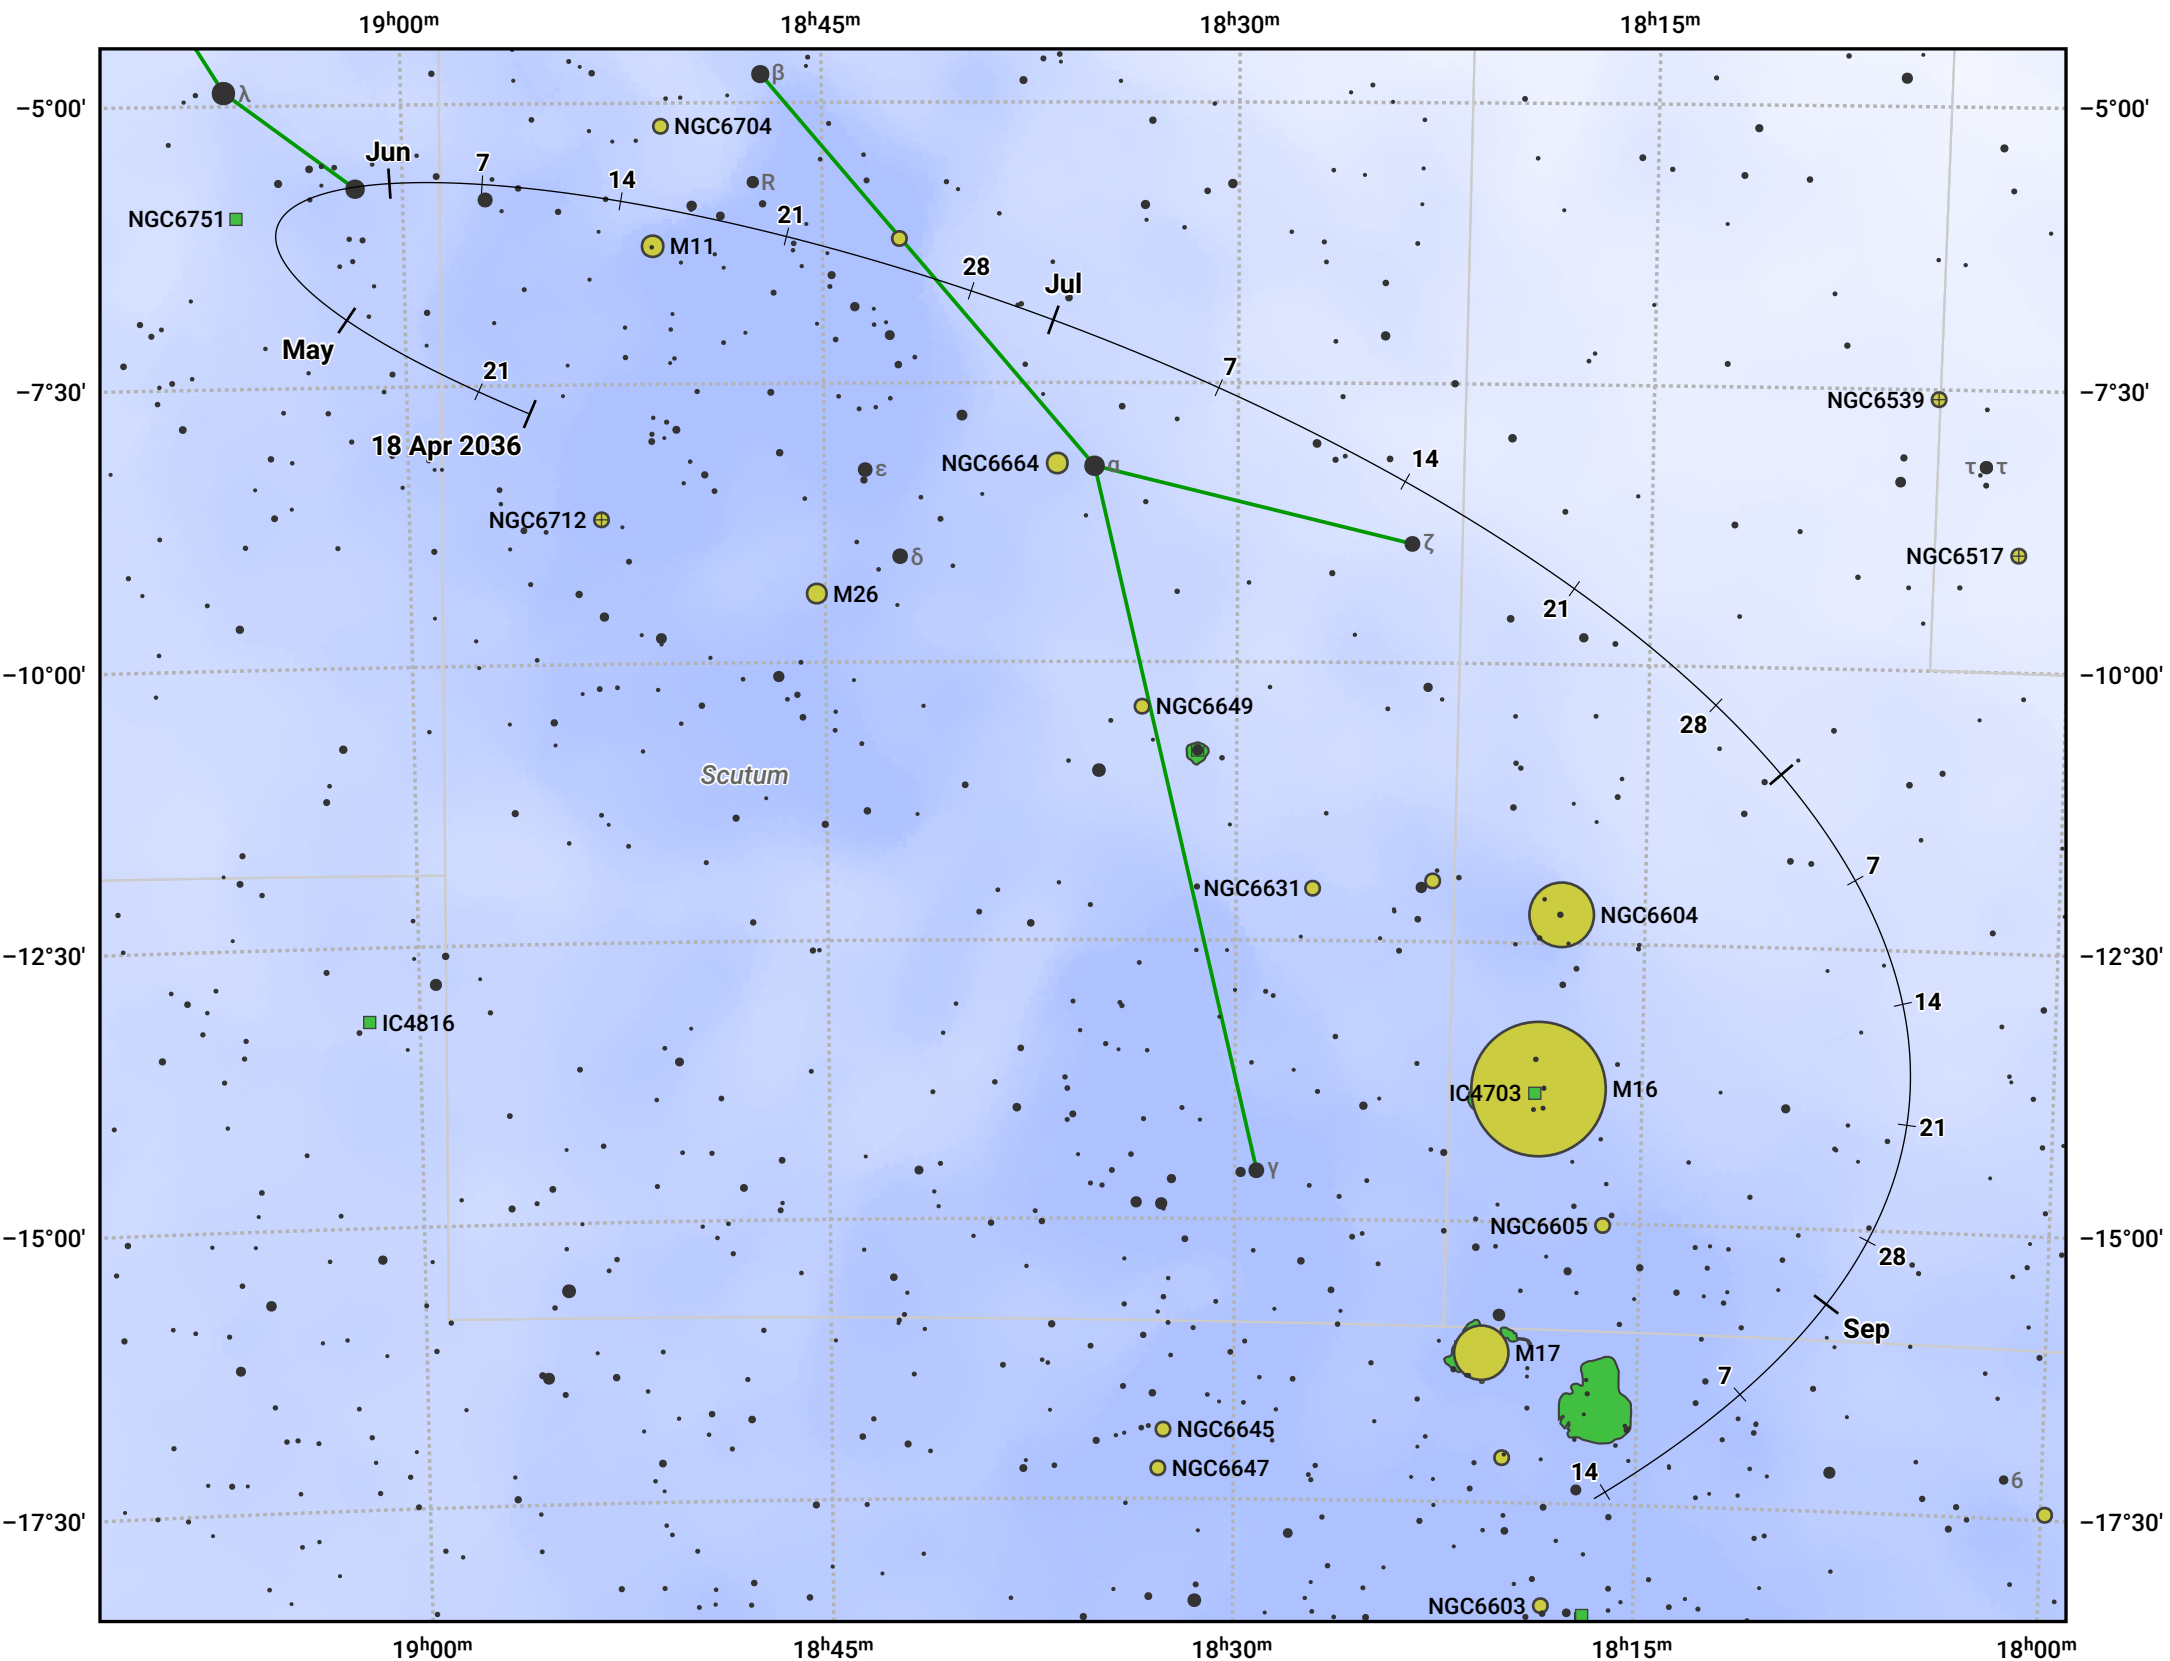

The path of Asteroid 6 Hebe around opposition on 2 Jul 2036

© Dominic Ford 2011–2024. Date markers placed at midnight UTC. Downloaded from <https://in-the-sky.org>

Magnitude scale: 9.0 8.0 7.0 6.0 5.0 4.0 3.0

Ecliptic Plane

Galaxy
 Bright nebula
 Open cluster
 + Globular cluster

Date	Mag	Phase
2036 May 1	10.1	97%
2036 Jun 1	9.4	98%
2036 Jun 3	9.4	98%
2036 Jul 1	8.8	100%
2036 Aug 1	9.1	98%
2036 Sep 1	9.6	96%