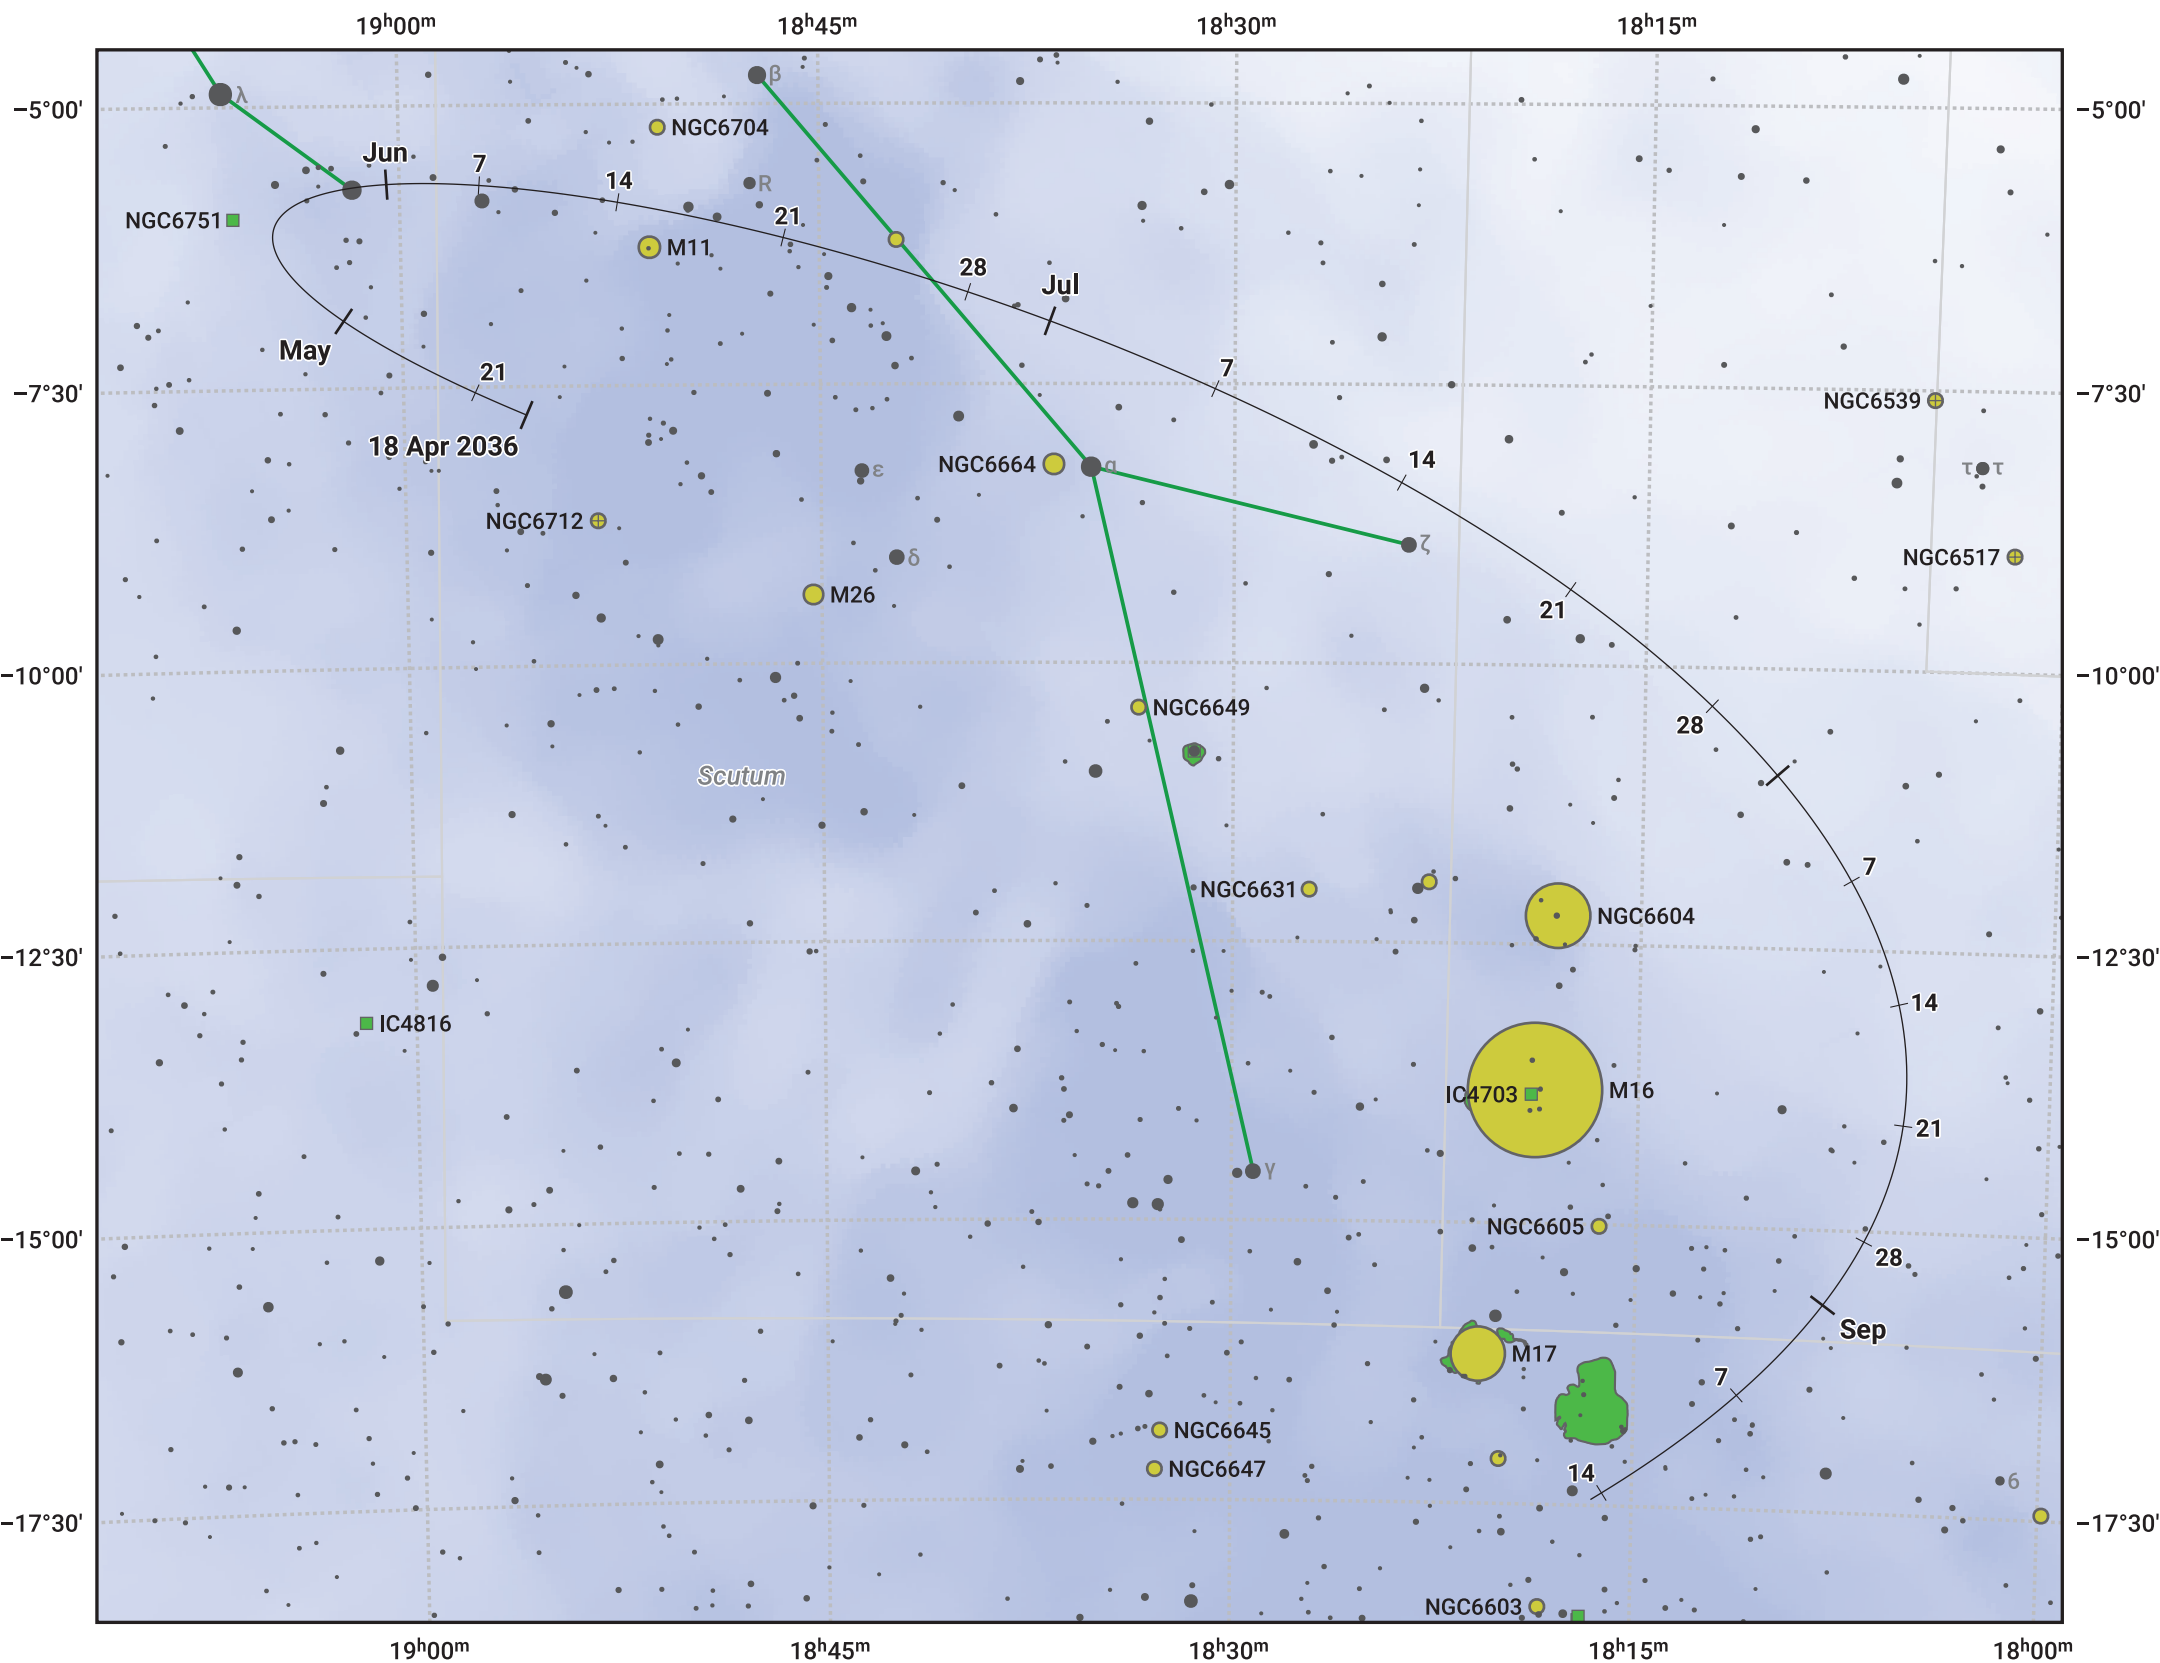

# The path of Asteroid 6 Hebe around opposition on 2 Jul 2036

© Dominic Ford 2011–2024. Date markers placed at midnight UTC. Downloaded from <https://in-the-sky.org>

Magnitude scale: 9.0 8.0 7.0 6.0 5.0 4.0 3.0

— Ecliptic Plane

Galaxy    Bright nebula    Open cluster    Globular cluster

Date	Mag	Phase
2036 May 1	10.1	97%
2036 Jun 1	9.4	98%
2036 Jun 3	9.4	98%
2036 Jul 1	8.8	100%
2036 Aug 1	9.1	98%
2036 Sep 1	9.6	96%