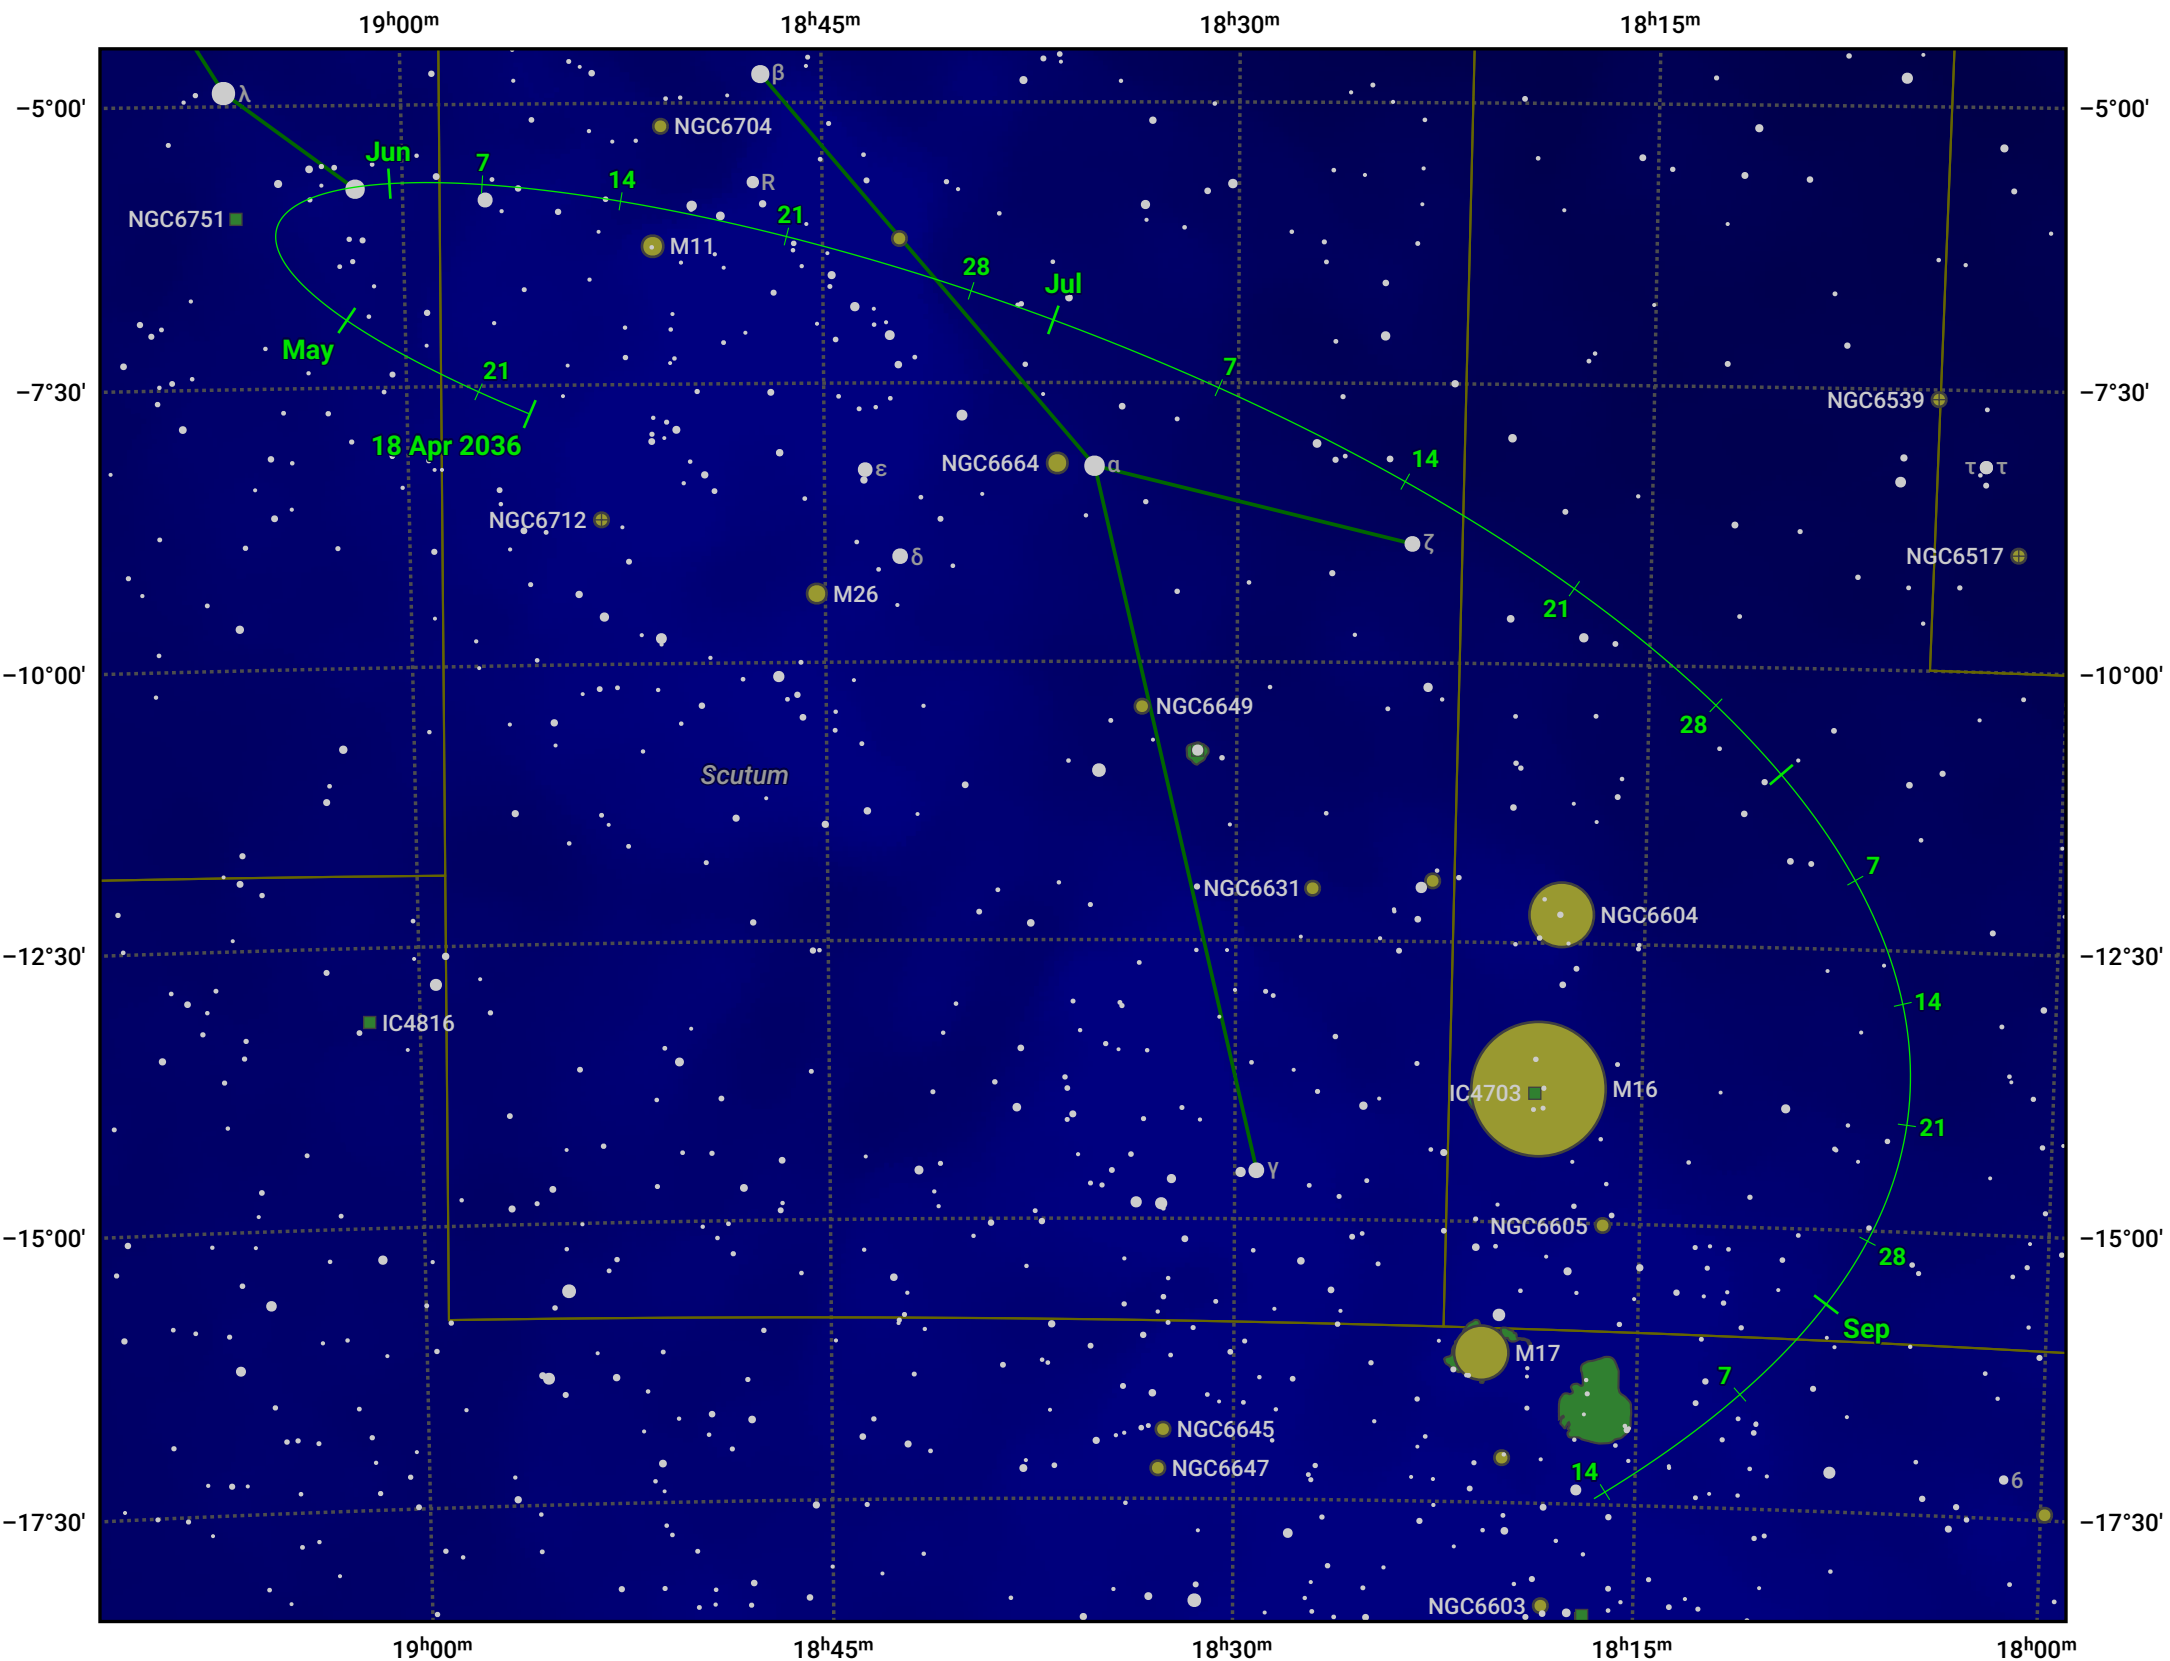

The path of Asteroid 6 Hebe around opposition on 2 Jul 2036

© Dominic Ford 2011–2024. Date markers placed at midnight UTC. Downloaded from <https://in-the-sky.org>

Magnitude scale: ● 9.0 ● 8.0 ● 7.0 ● 6.0 ● 5.0 ● 4.0 ● 3.0

— Ecliptic Plane

■ Galaxy
 ■ Bright nebula
 ● Open cluster
 ⊕ Globular cluster

Date	Mag	Phase
2036 May 1	10.1	97%
2036 Jun 1	9.4	98%
2036 Jun 3	9.4	98%
2036 Jul 1	8.8	100%
2036 Aug 1	9.1	98%
2036 Sep 1	9.6	96%