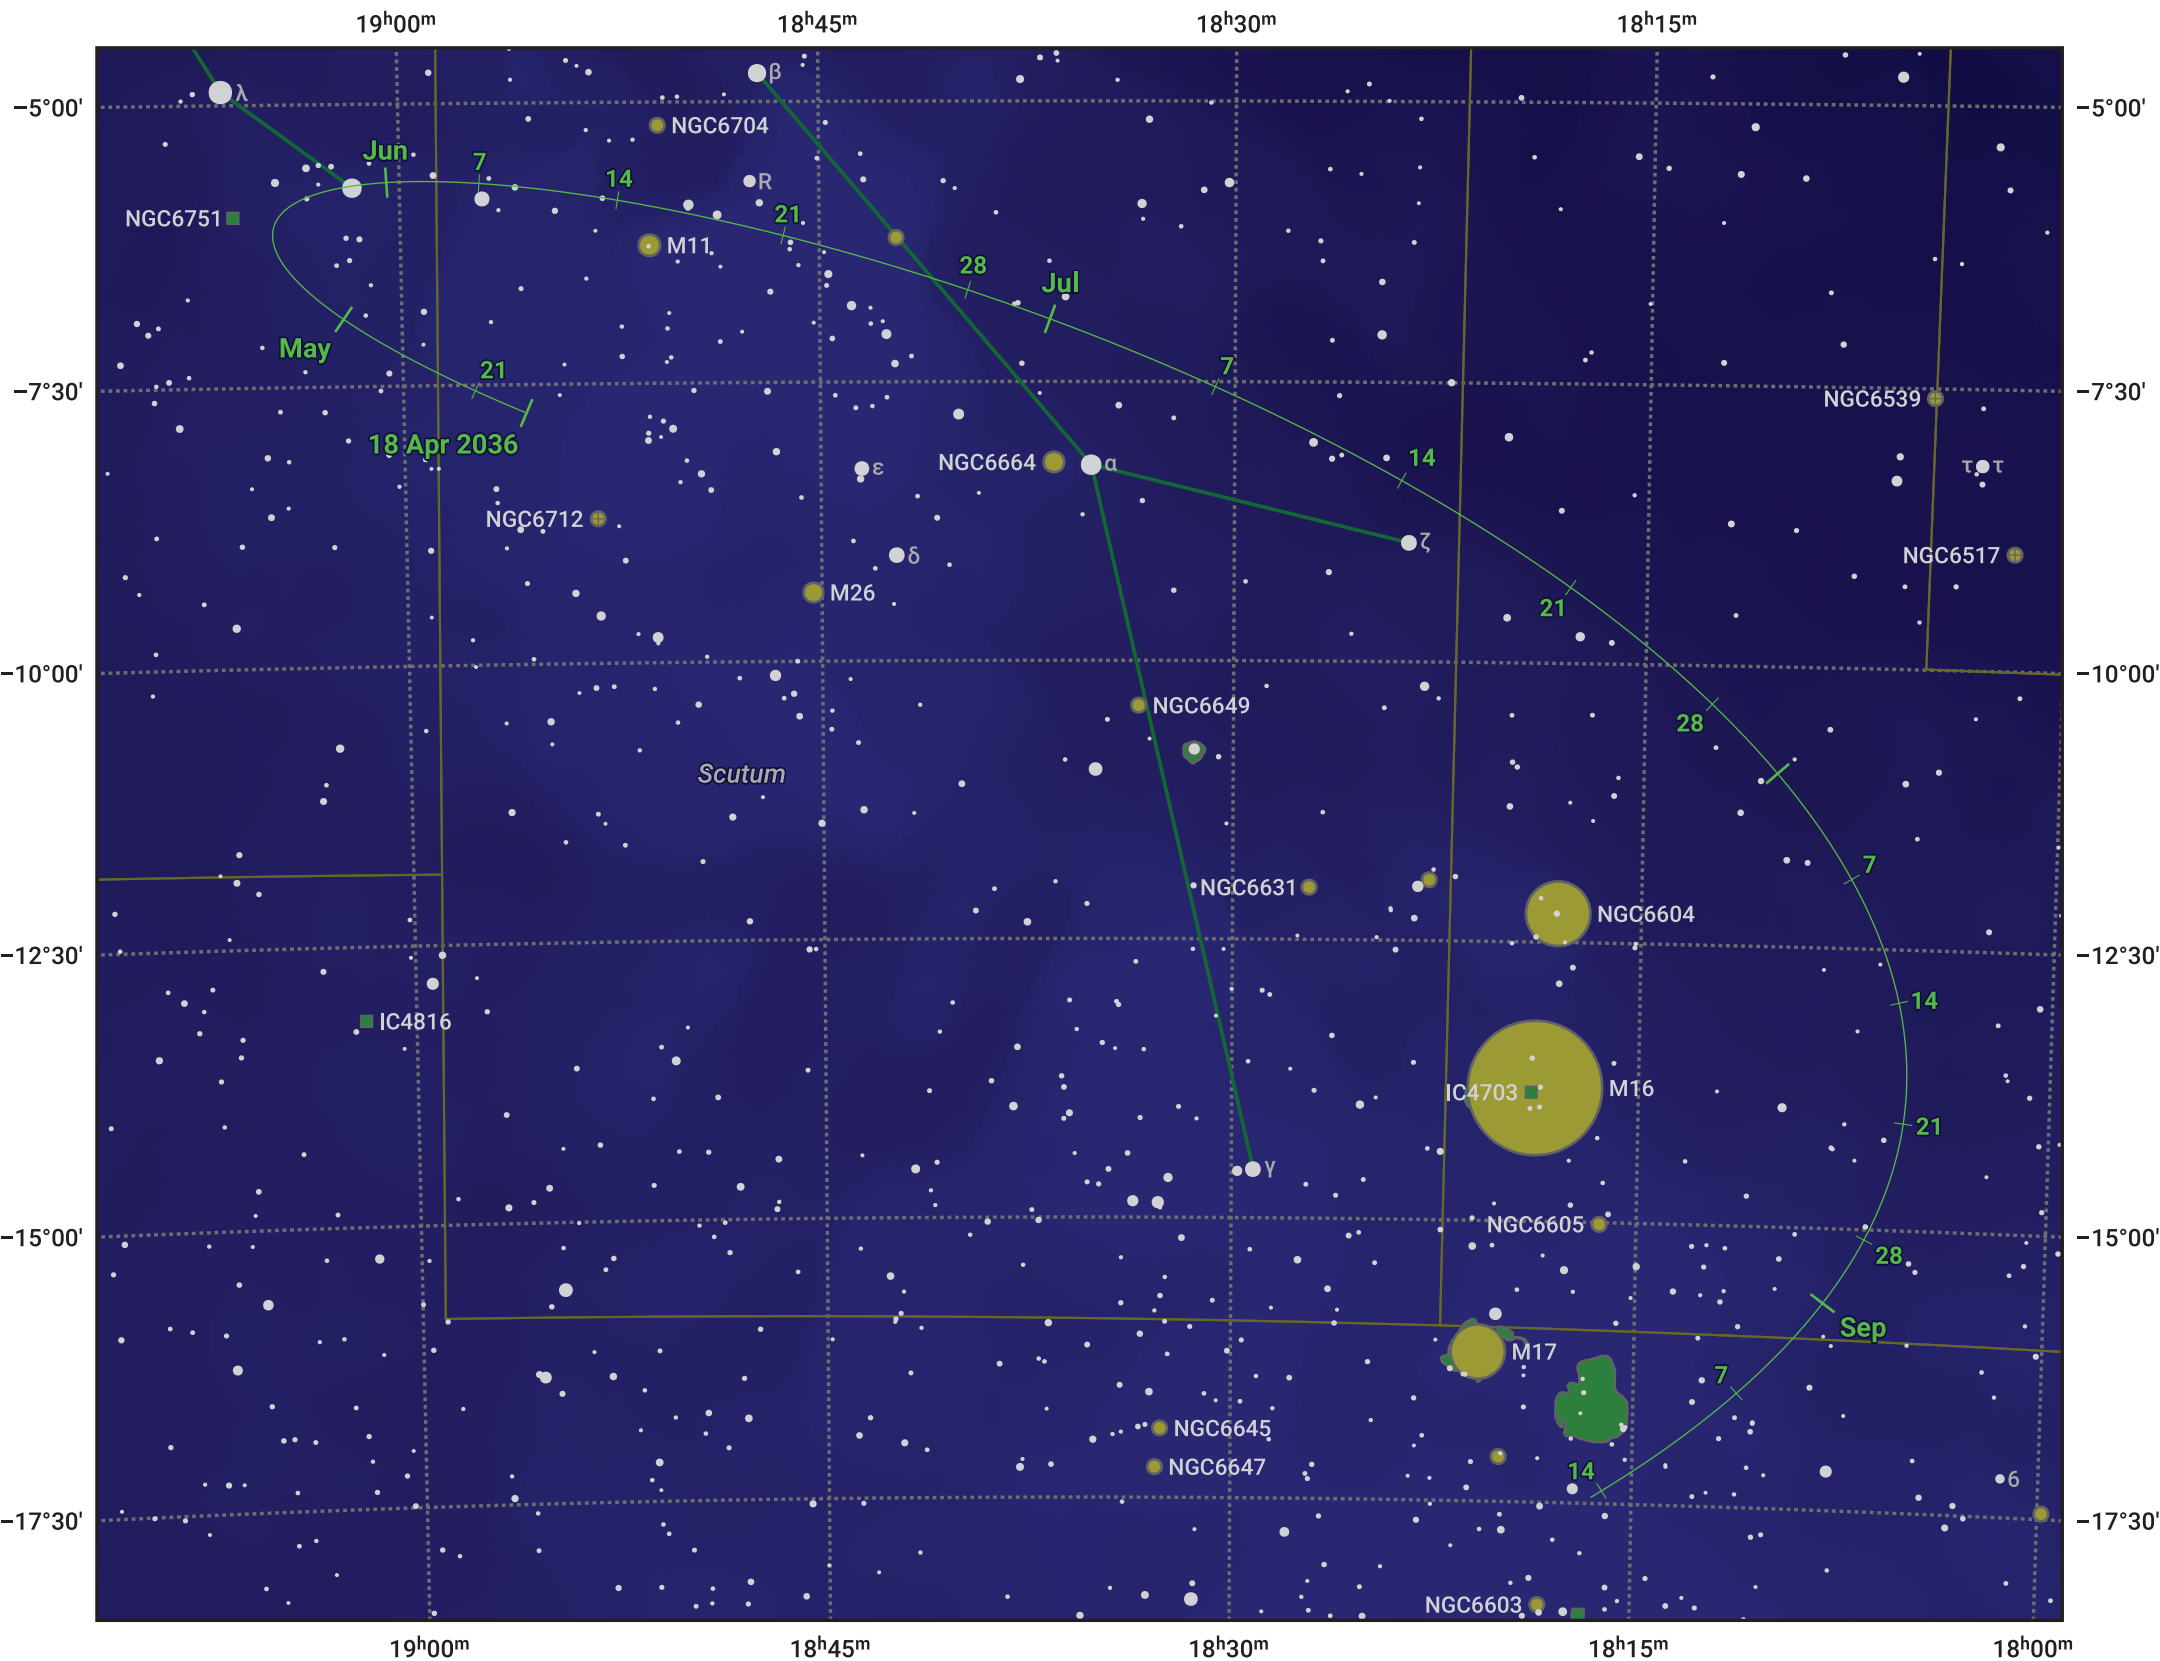

The path of Asteroid 6 Hebe around opposition on 2 Jul 2036

© Dominic Ford 2011–2024. Date markers placed at midnight UTC. Downloaded from <https://in-the-sky.org>

Magnitude scale: 9.0 8.0 7.0 6.0 5.0 4.0 3.0

Ecliptic Plane

Galaxy Bright nebula Open cluster Globular cluster

Date	Mag	Phase
2036 May 1	10.1	97%
2036 Jun 1	9.4	98%
2036 Jun 3	9.4	98%
2036 Jul 1	8.8	100%
2036 Aug 1	9.1	98%
2036 Sep 1	9.6	96%