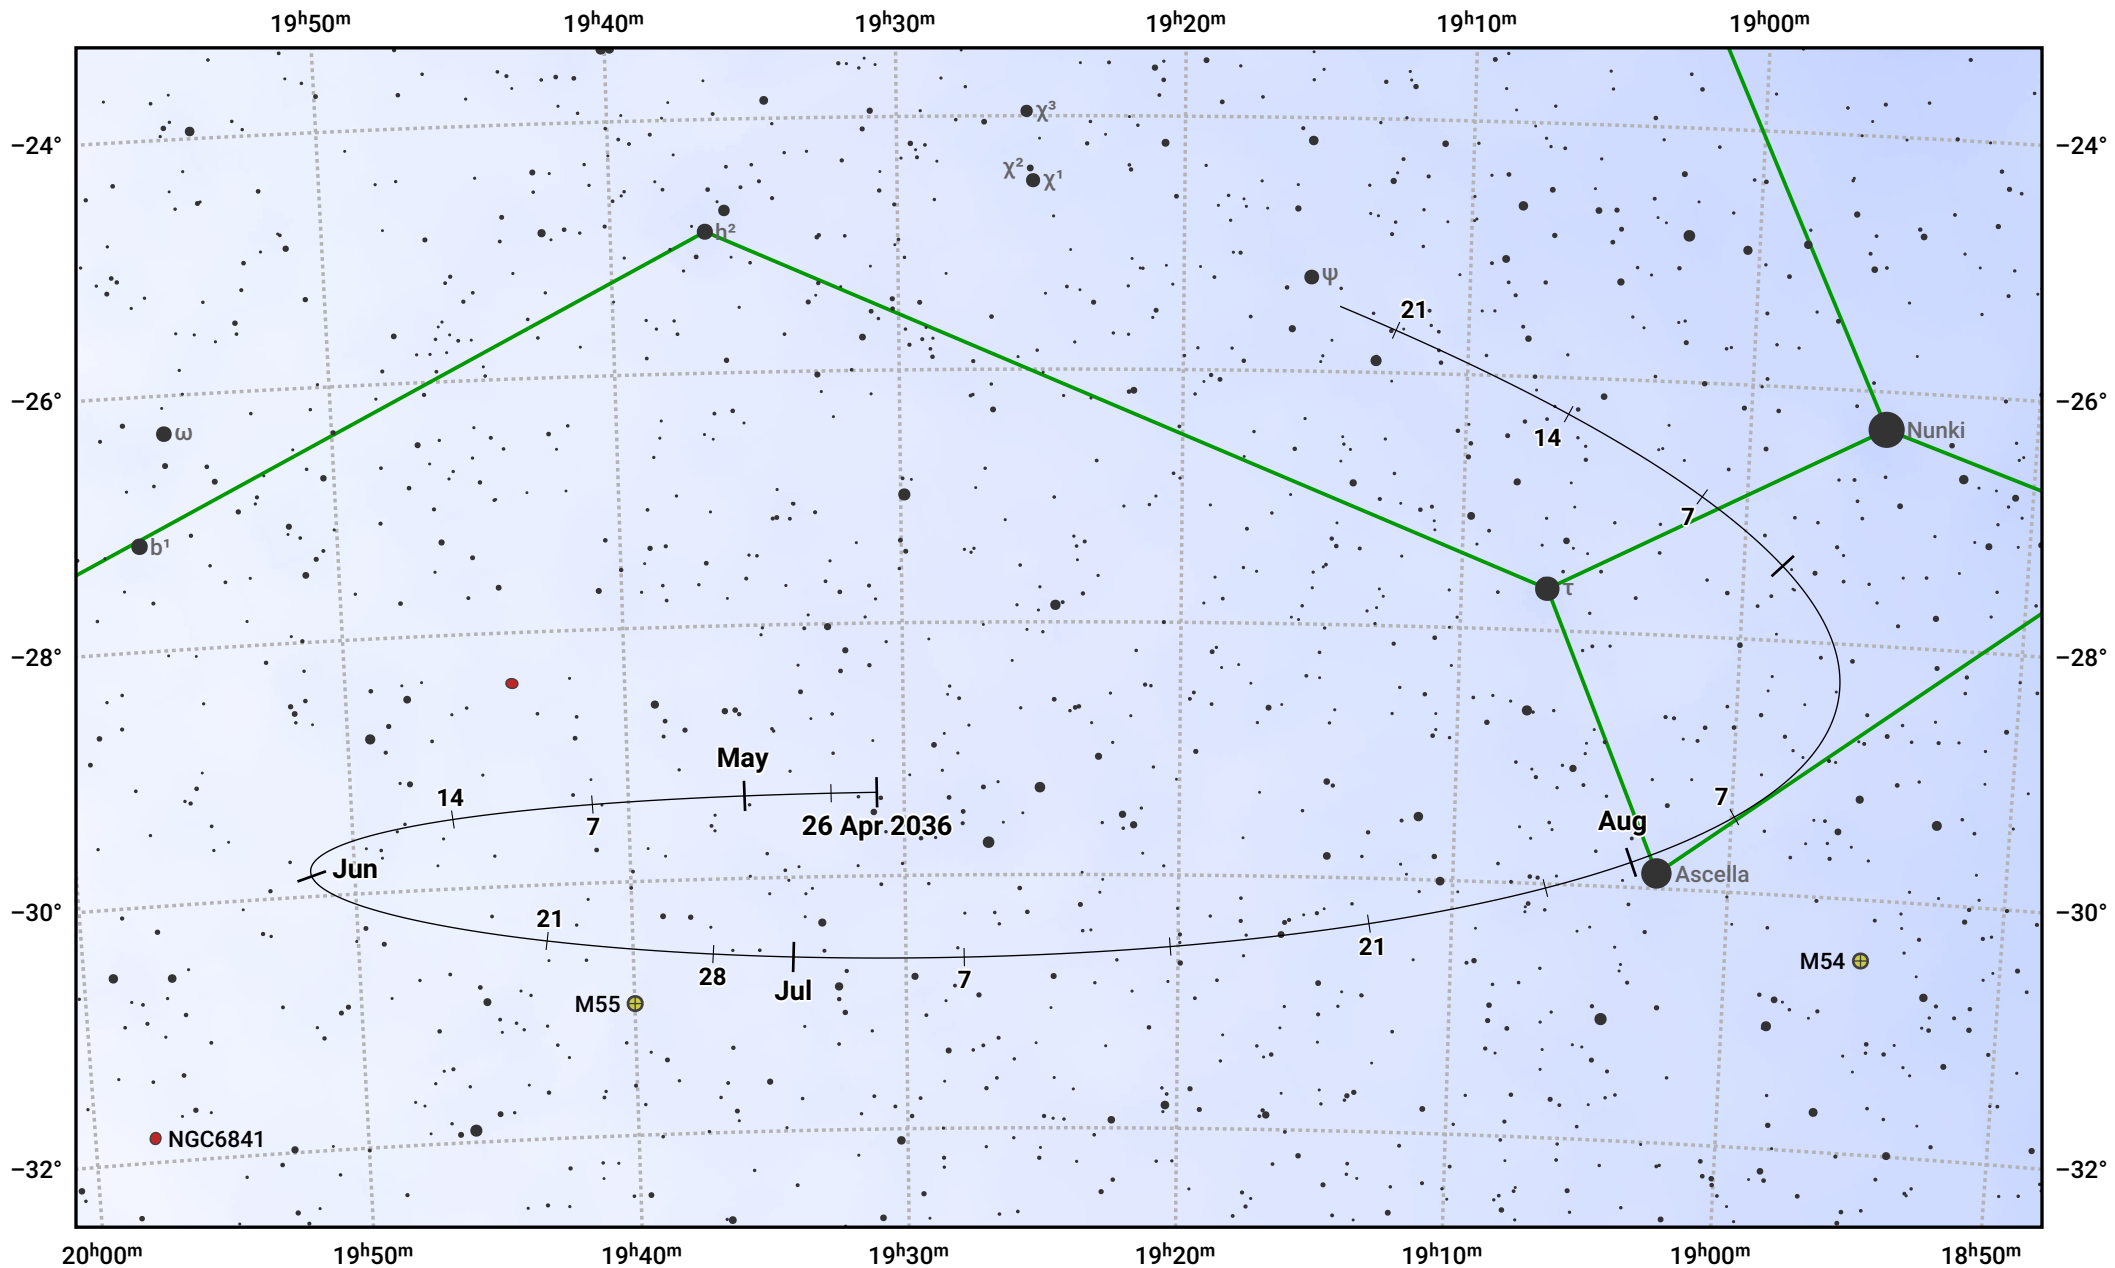

The path of Asteroid 63 Ausonia around opposition on 10 Jul 2036

© Dominic Ford 2011–2024. Date markers placed at midnight UTC. Downloaded from <https://in-the-sky.org>

Magnitude scale: 10.0 9.0 8.0 7.0 6.0 5.0 4.0 3.0 2.0

— Ecliptic Plane

Galaxy Bright nebula Open cluster Globular cluster

Date	Mag	Phase
2036 May 1	10.9	95%
2036 Jun 1	10.2	97%
2036 Jun 11	9.9	98%
2036 Jul 1	9.4	100%
2036 Aug 1	9.8	99%
2036 Sep 1	10.6	96%
2036 Sep 18	11.0	95%