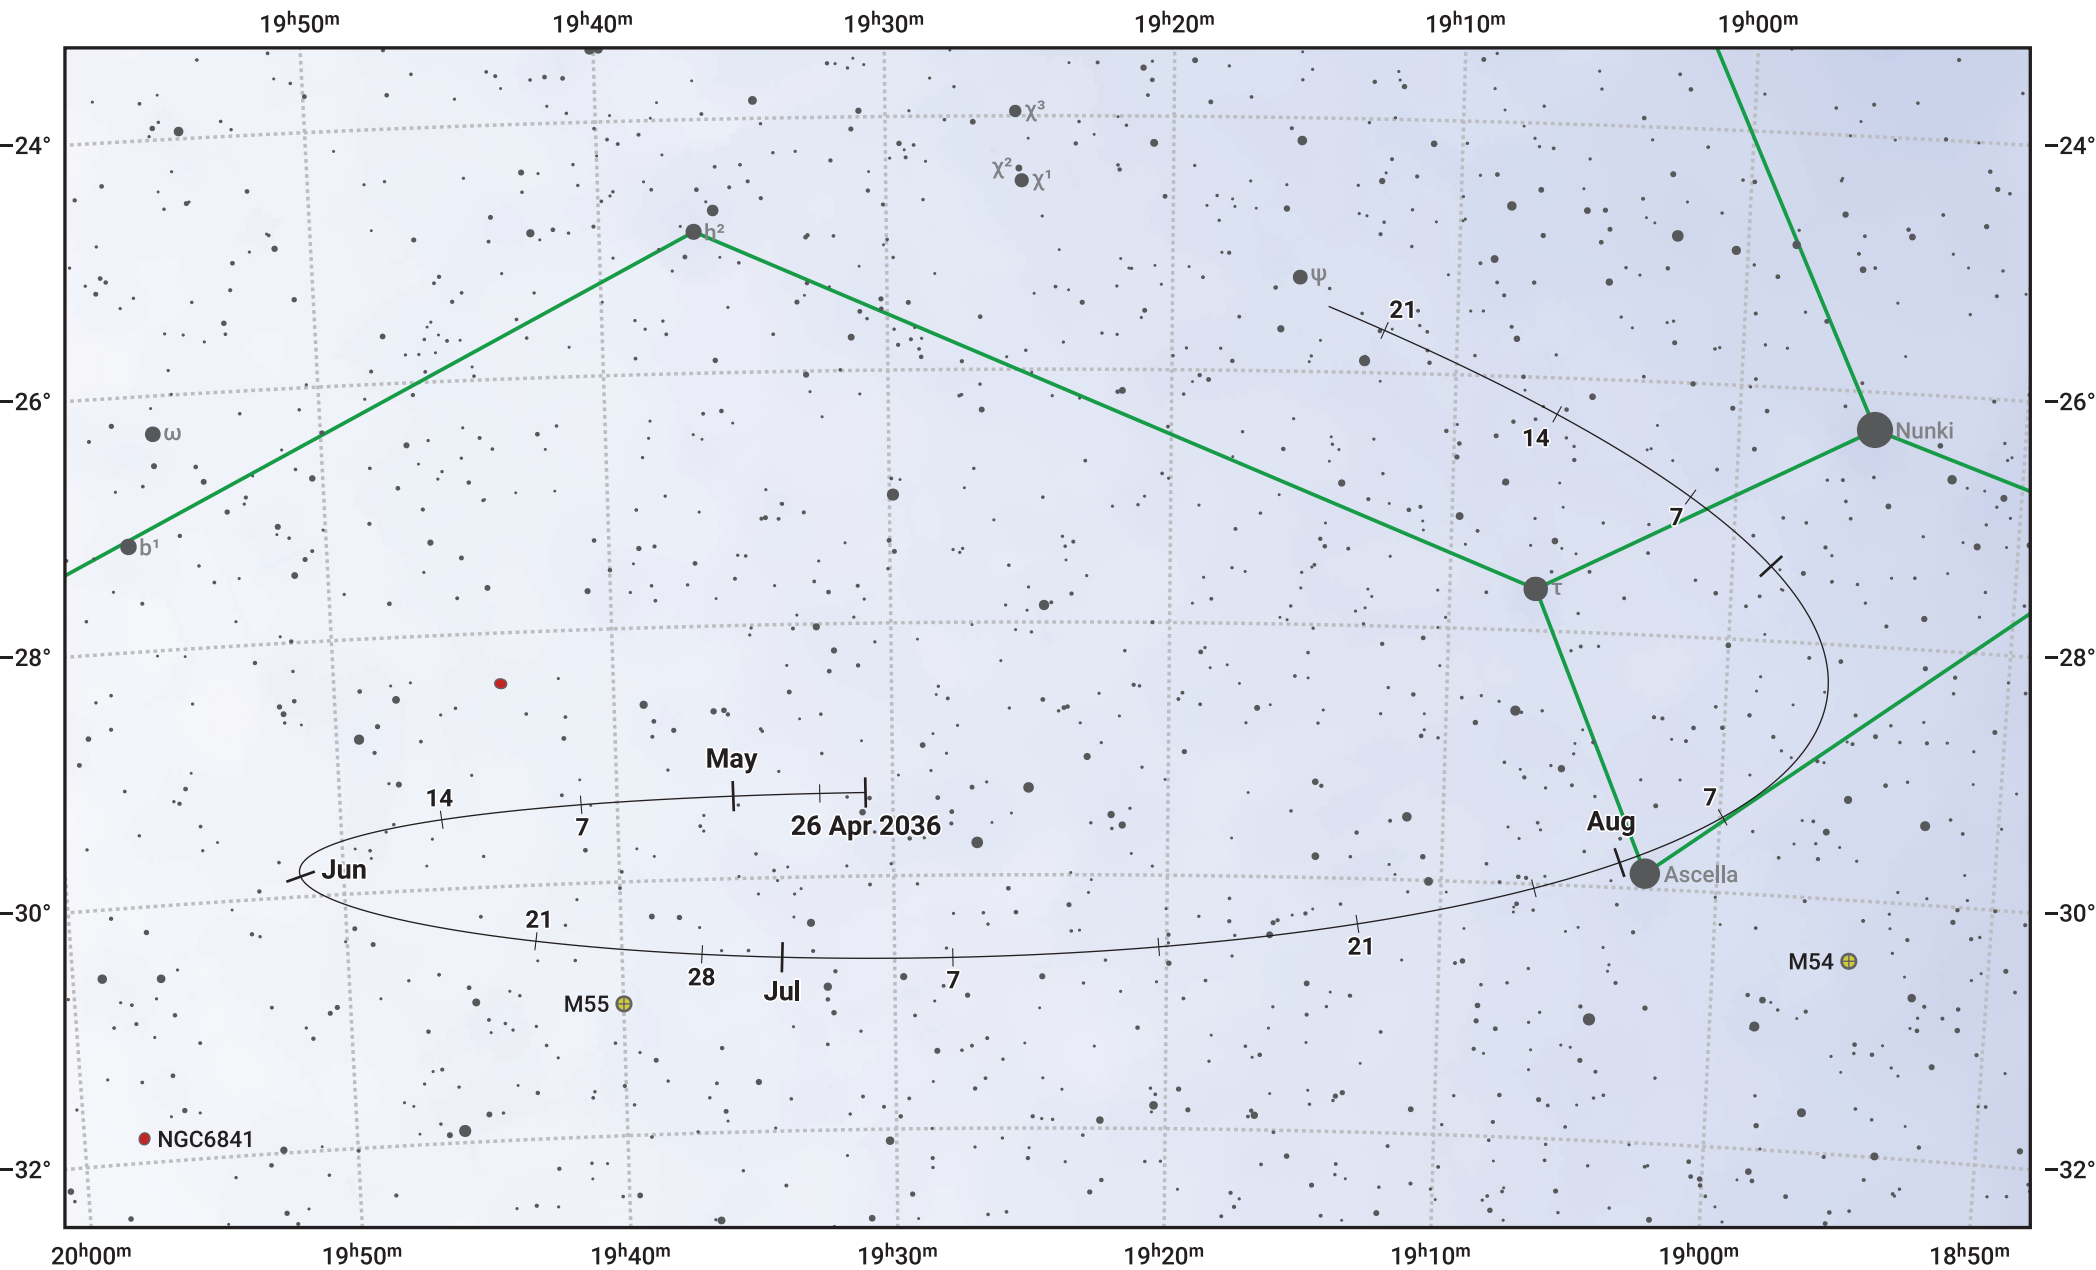

The path of Asteroid 63 Ausonia around opposition on 10 Jul 2036

© Dominic Ford 2011–2024. Date markers placed at midnight UTC. Downloaded from <https://in-the-sky.org>

Magnitude scale: 10.0 9.0 8.0 7.0 6.0 5.0 4.0 3.0 2.0

Ecliptic Plane

Galaxy
 Bright nebula
 Open cluster
 Globular cluster

Date	Mag	Phase
2036 May 1	10.9	95%
2036 Jun 1	10.2	97%
2036 Jun 11	9.9	98%
2036 Jul 1	9.4	100%
2036 Aug 1	9.8	99%
2036 Sep 1	10.6	96%
2036 Sep 18	11.0	95%