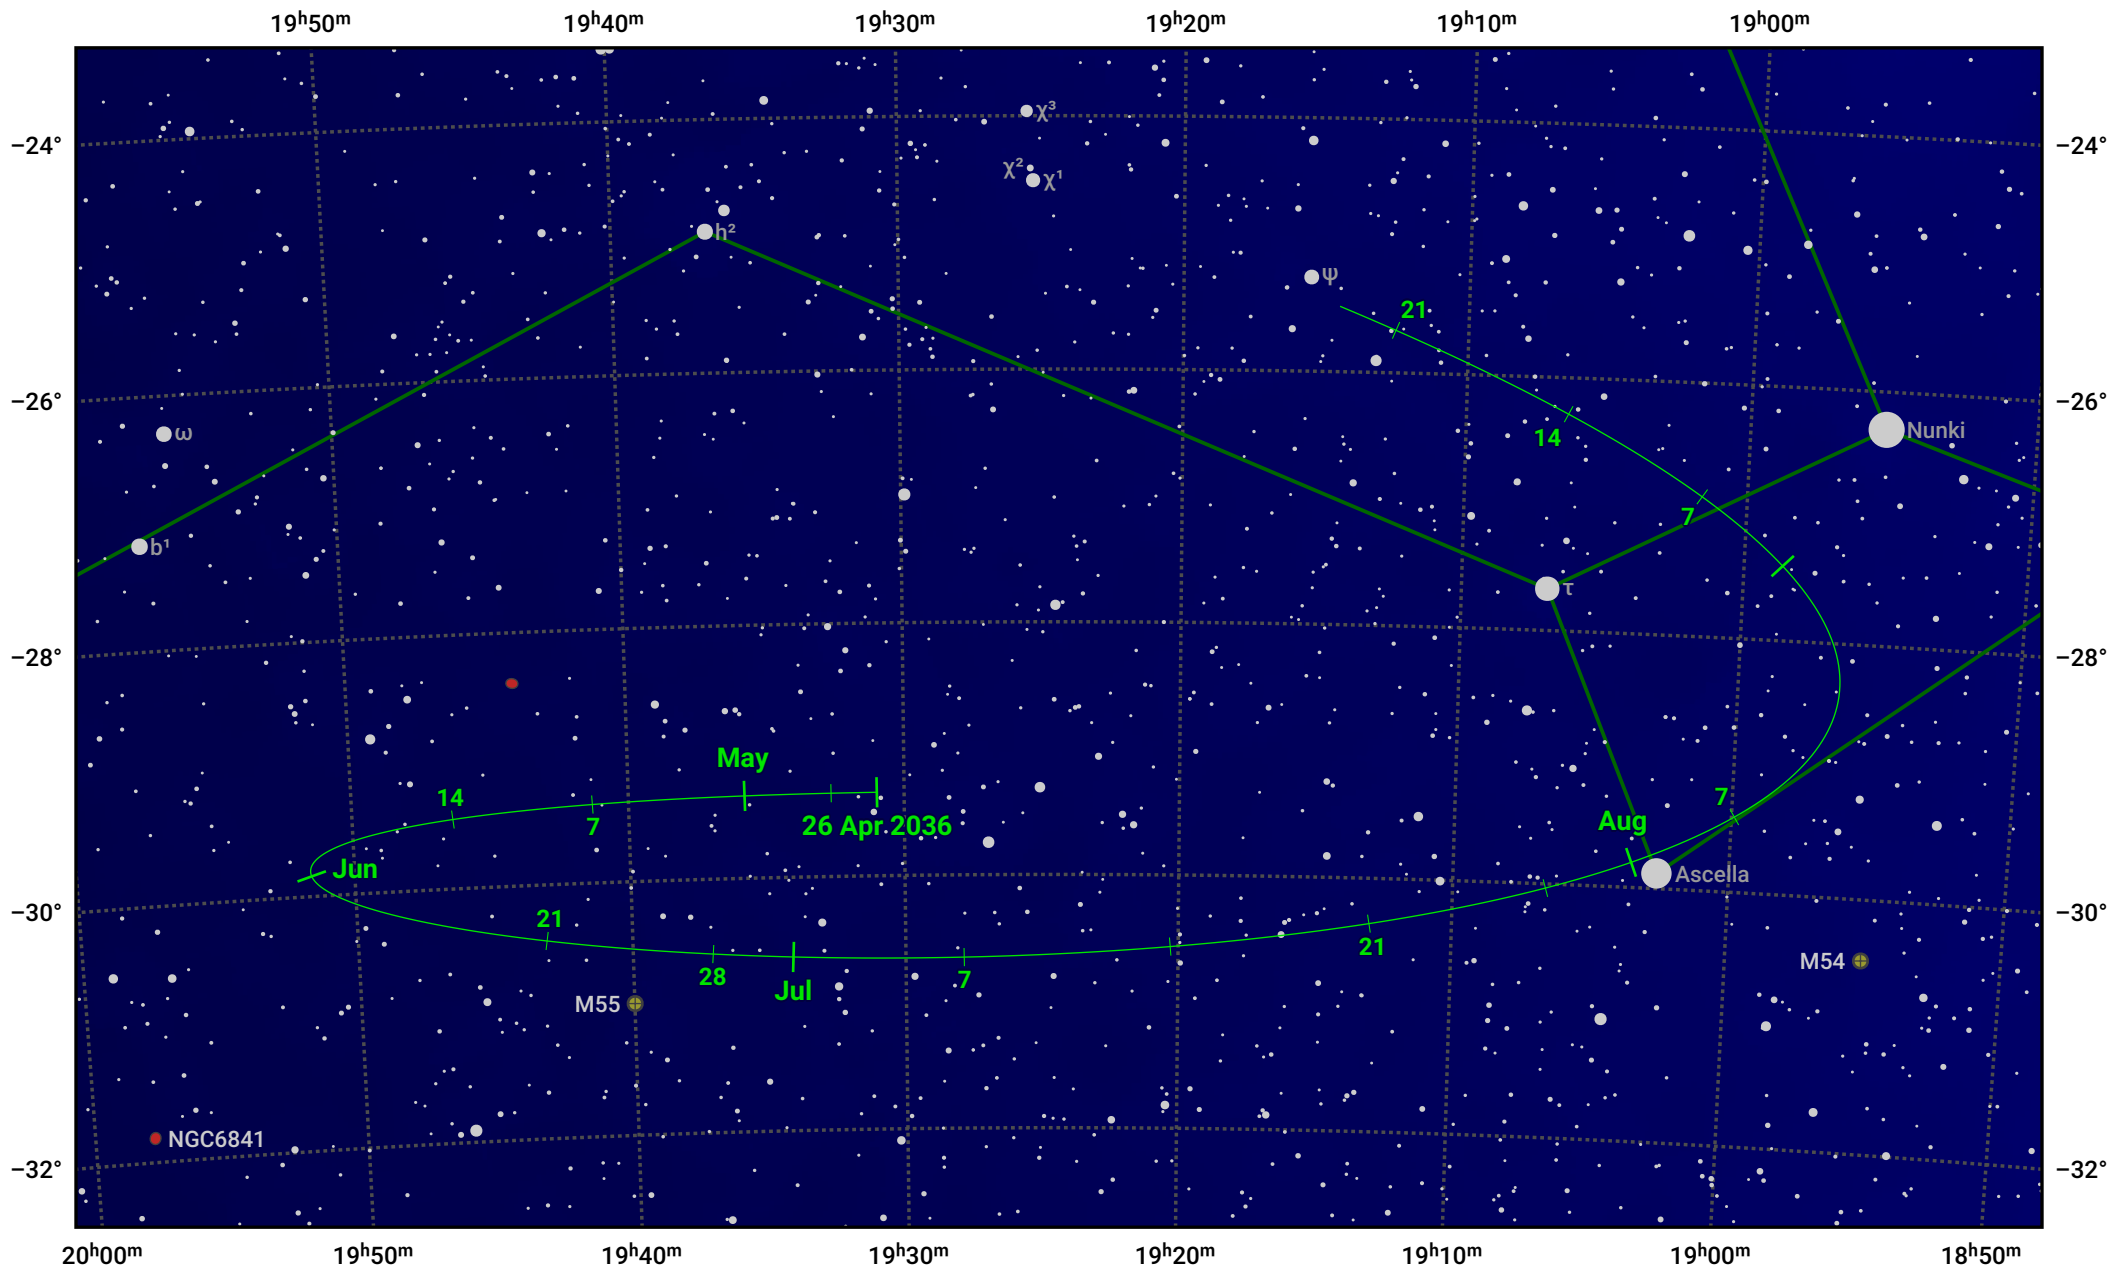

# The path of Asteroid 63 Ausonia around opposition on 10 Jul 2036

© Dominic Ford 2011–2024. Date markers placed at midnight UTC. Downloaded from <https://in-the-sky.org>

Magnitude scale: 10.0 9.0 8.0 7.0 6.0 5.0 4.0 3.0 2.0

— Ecliptic Plane

Galaxy Bright nebula Open cluster Globular cluster

Date	Mag	Phase
2036 May 1	10.9	95%
2036 Jun 1	10.2	97%
2036 Jun 11	9.9	98%
2036 Jul 1	9.4	100%
2036 Aug 1	9.8	99%
2036 Sep 1	10.6	96%
2036 Sep 18	11.0	95%