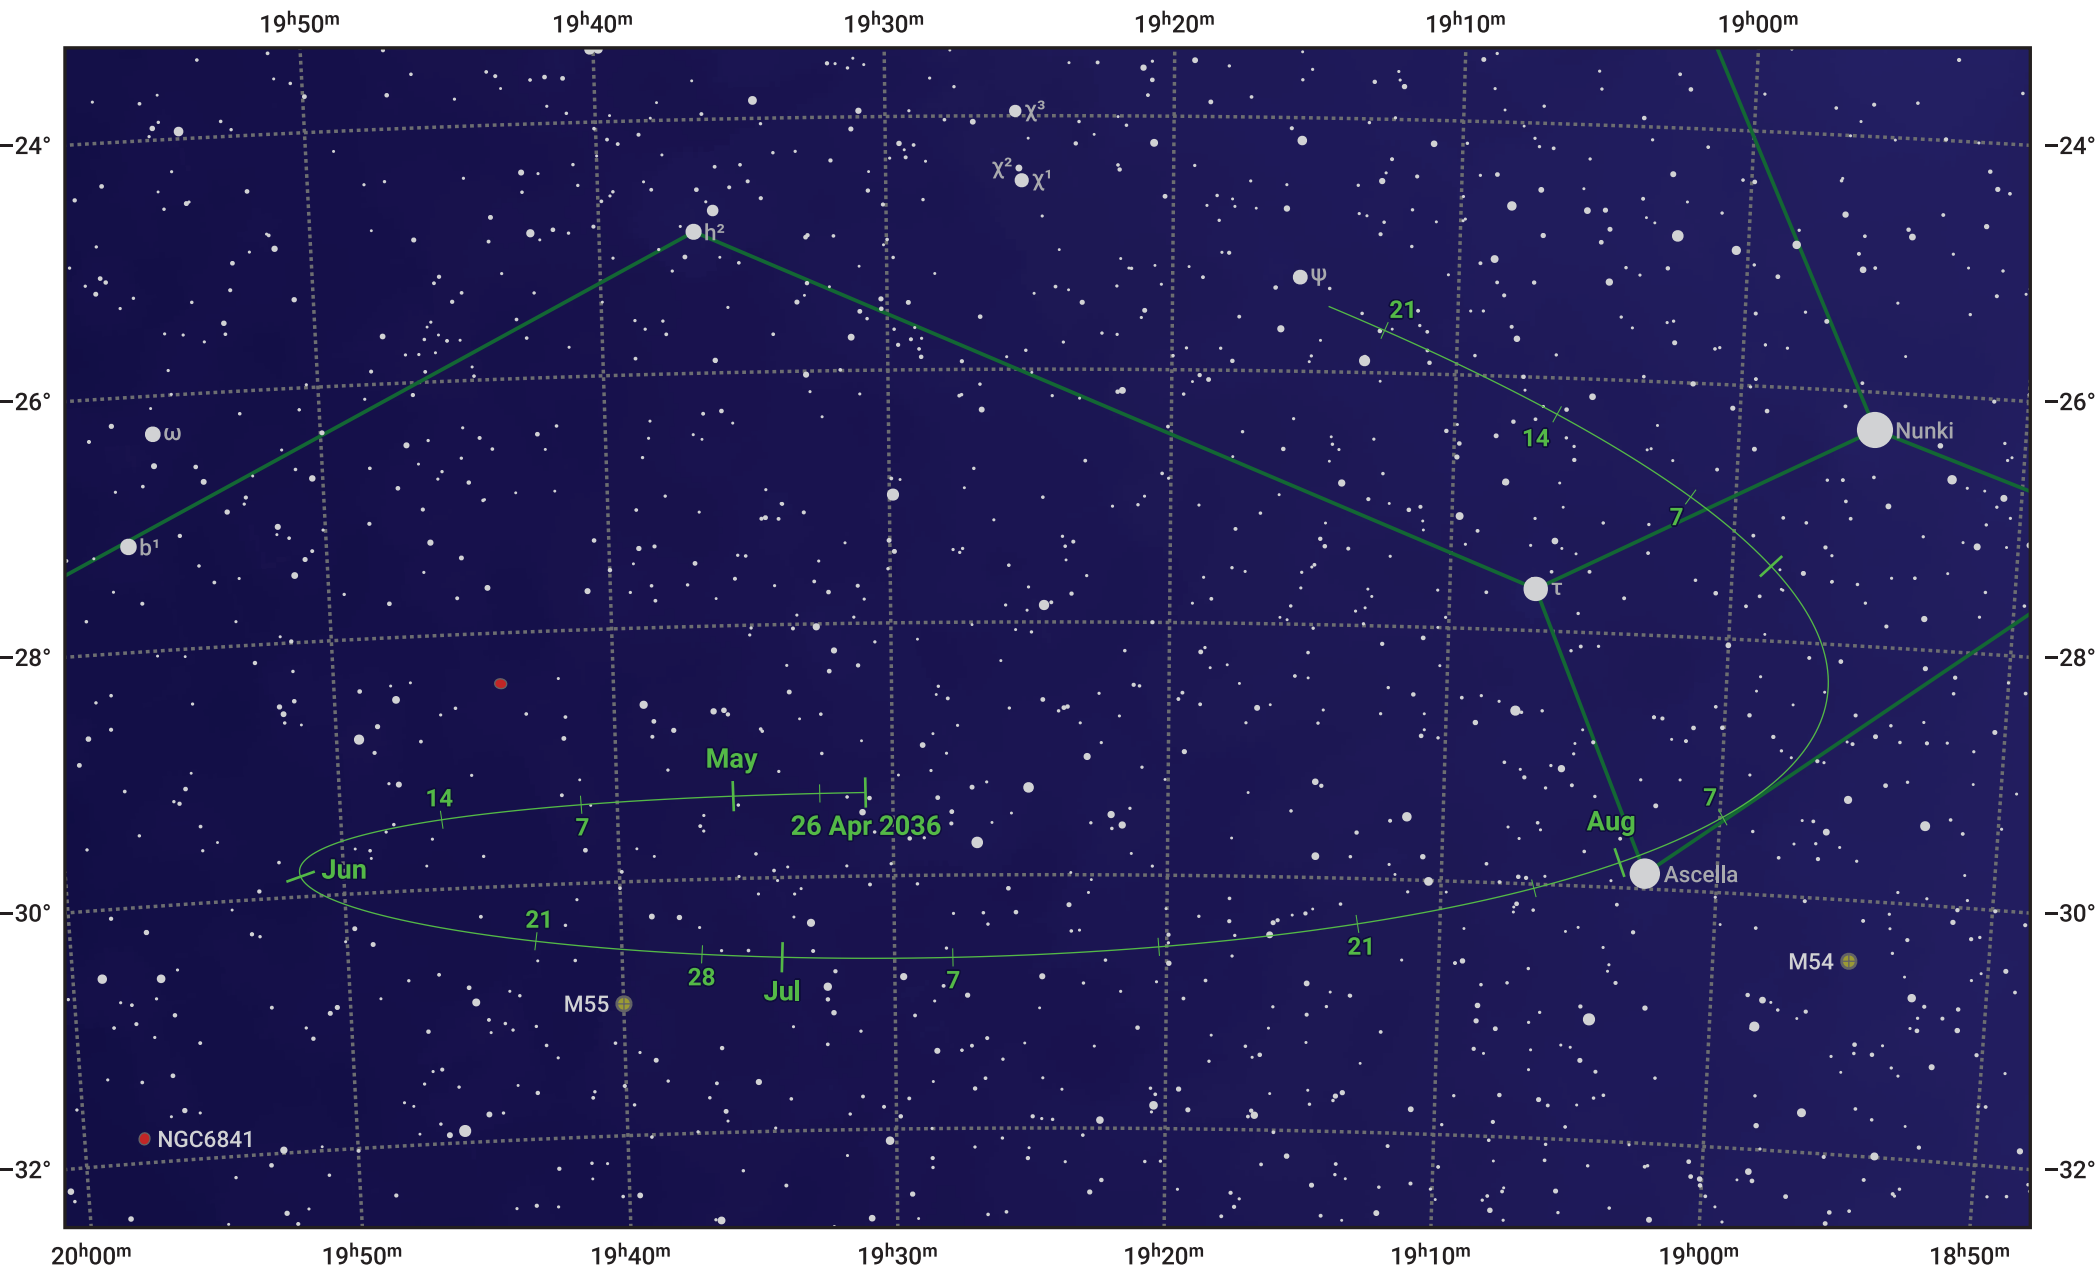

The path of Asteroid 63 Ausonia around opposition on 10 Jul 2036

© Dominic Ford 2011–2024. Date markers placed at midnight UTC. Downloaded from <https://in-the-sky.org>

Magnitude scale: 10.0 9.0 8.0 7.0 6.0 5.0 4.0 3.0 2.0

— Ecliptic Plane

- Galaxy
- Bright nebula
- Open cluster
- Globular cluster

Date	Mag	Phase
2036 May 1	10.9	95%
2036 Jun 1	10.2	97%
2036 Jun 11	9.9	98%
2036 Jul 1	9.4	100%
2036 Aug 1	9.8	99%
2036 Sep 1	10.6	96%
2036 Sep 18	11.0	95%