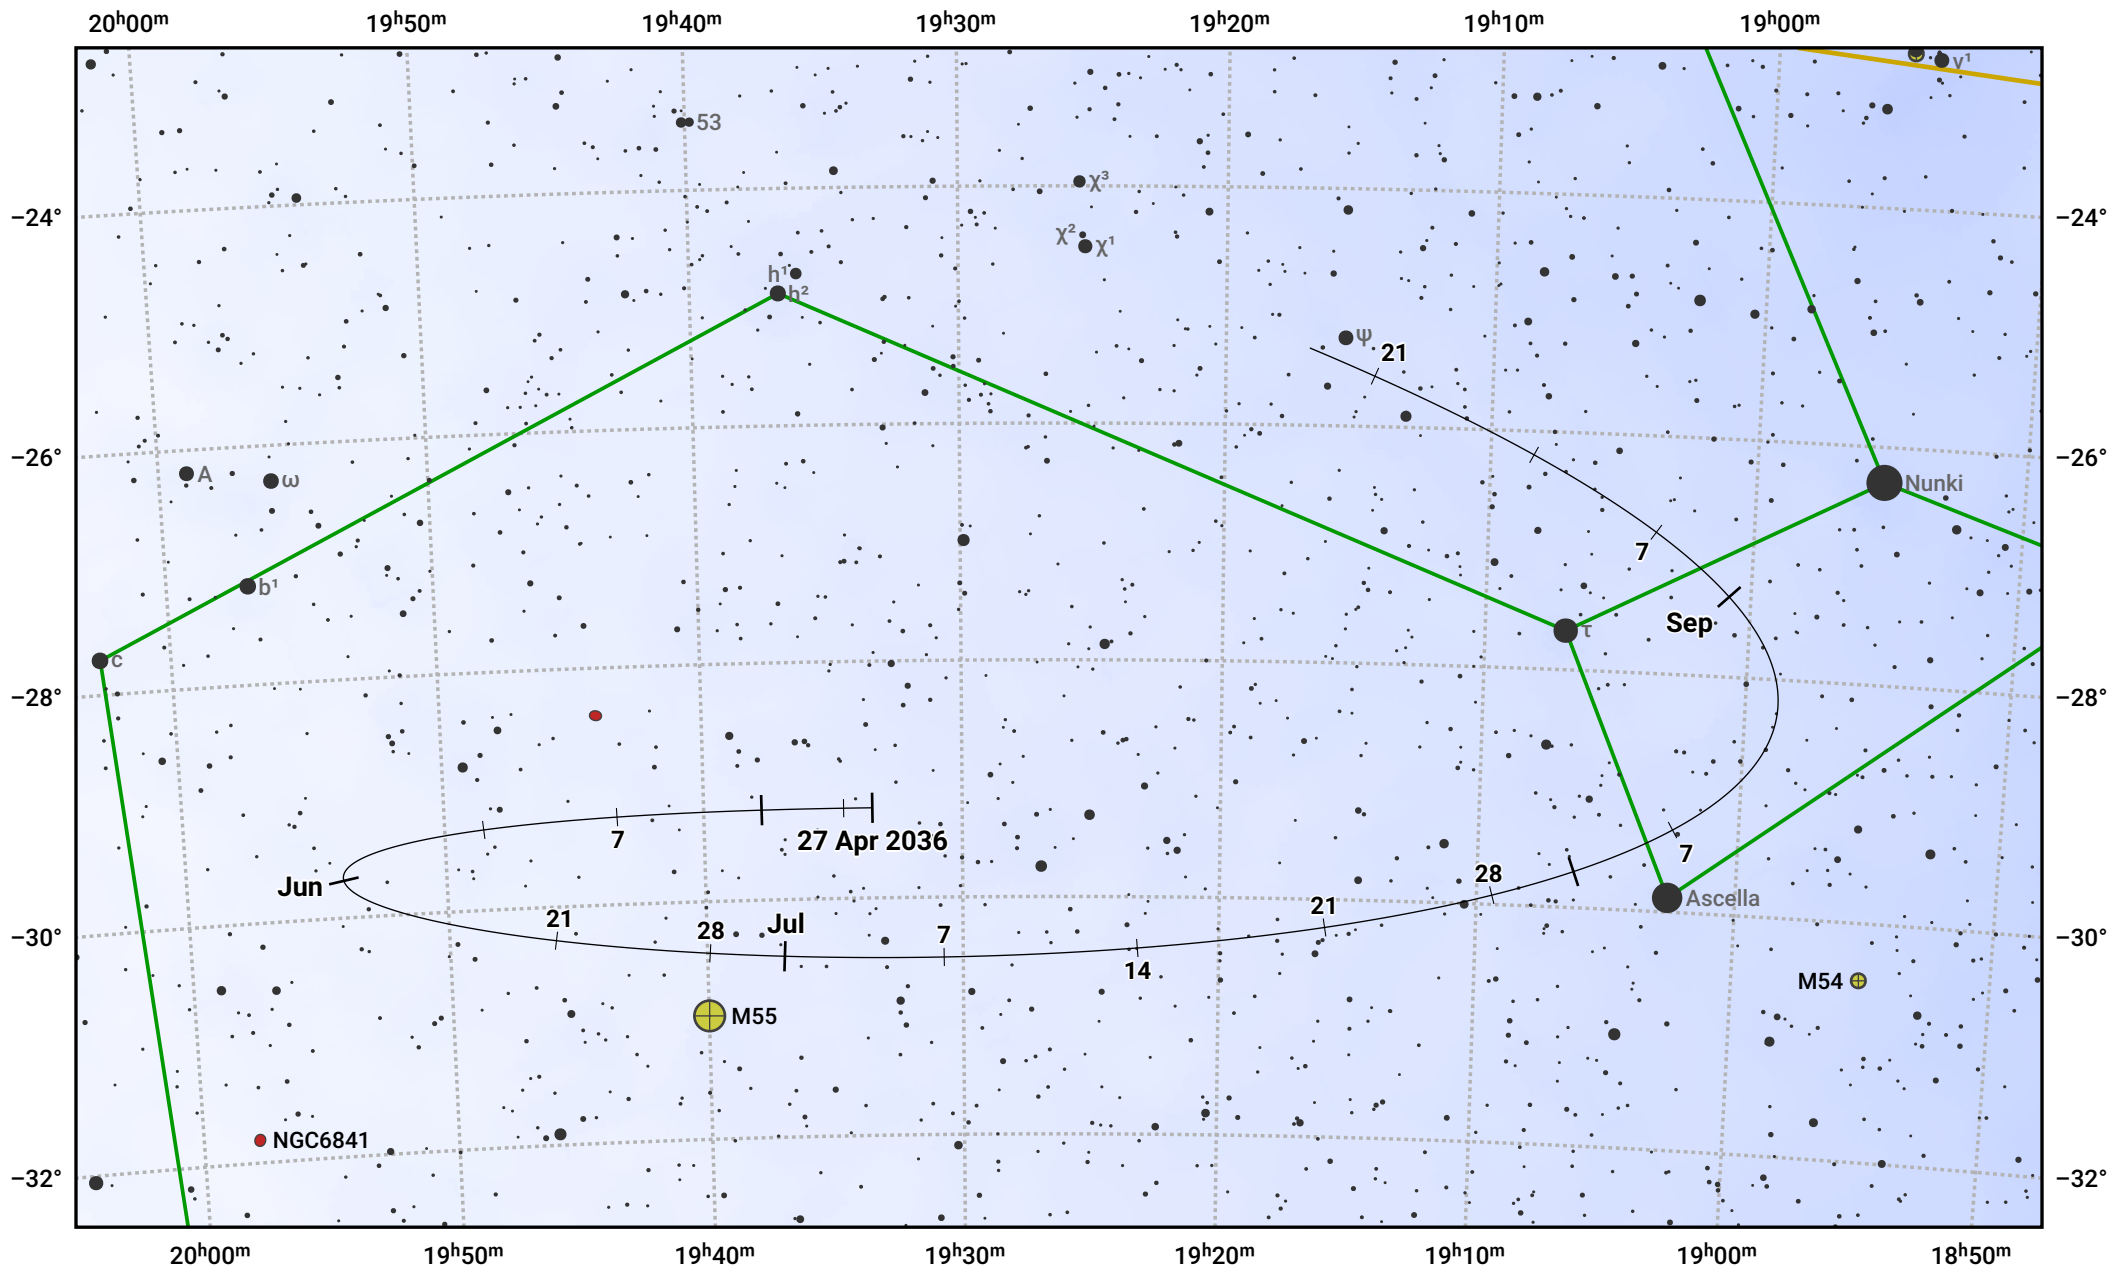

The path of Asteroid 63 Ausonia around opposition on 11 Jul 2036

© Dominic Ford 2011–2024. Date markers placed at midnight UTC. Downloaded from <https://in-the-sky.org>

Magnitude scale: 10.0 9.0 8.0 7.0 6.0 5.0 4.0 3.0 2.0

— Ecliptic Plane

Galaxy Bright nebula Open cluster Globular cluster

| Date | Mag | Phase |
|-------------|------|-------|
| 2036 May 1 | 10.9 | 95% |
| 2036 Jun 1 | 10.2 | 97% |
| 2036 Jun 12 | 9.9 | 98% |
| 2036 Jul 1 | 9.4 | 100% |
| 2036 Aug 1 | 9.8 | 99% |
| 2036 Sep 1 | 10.6 | 96% |
| 2036 Sep 17 | 10.9 | 95% |