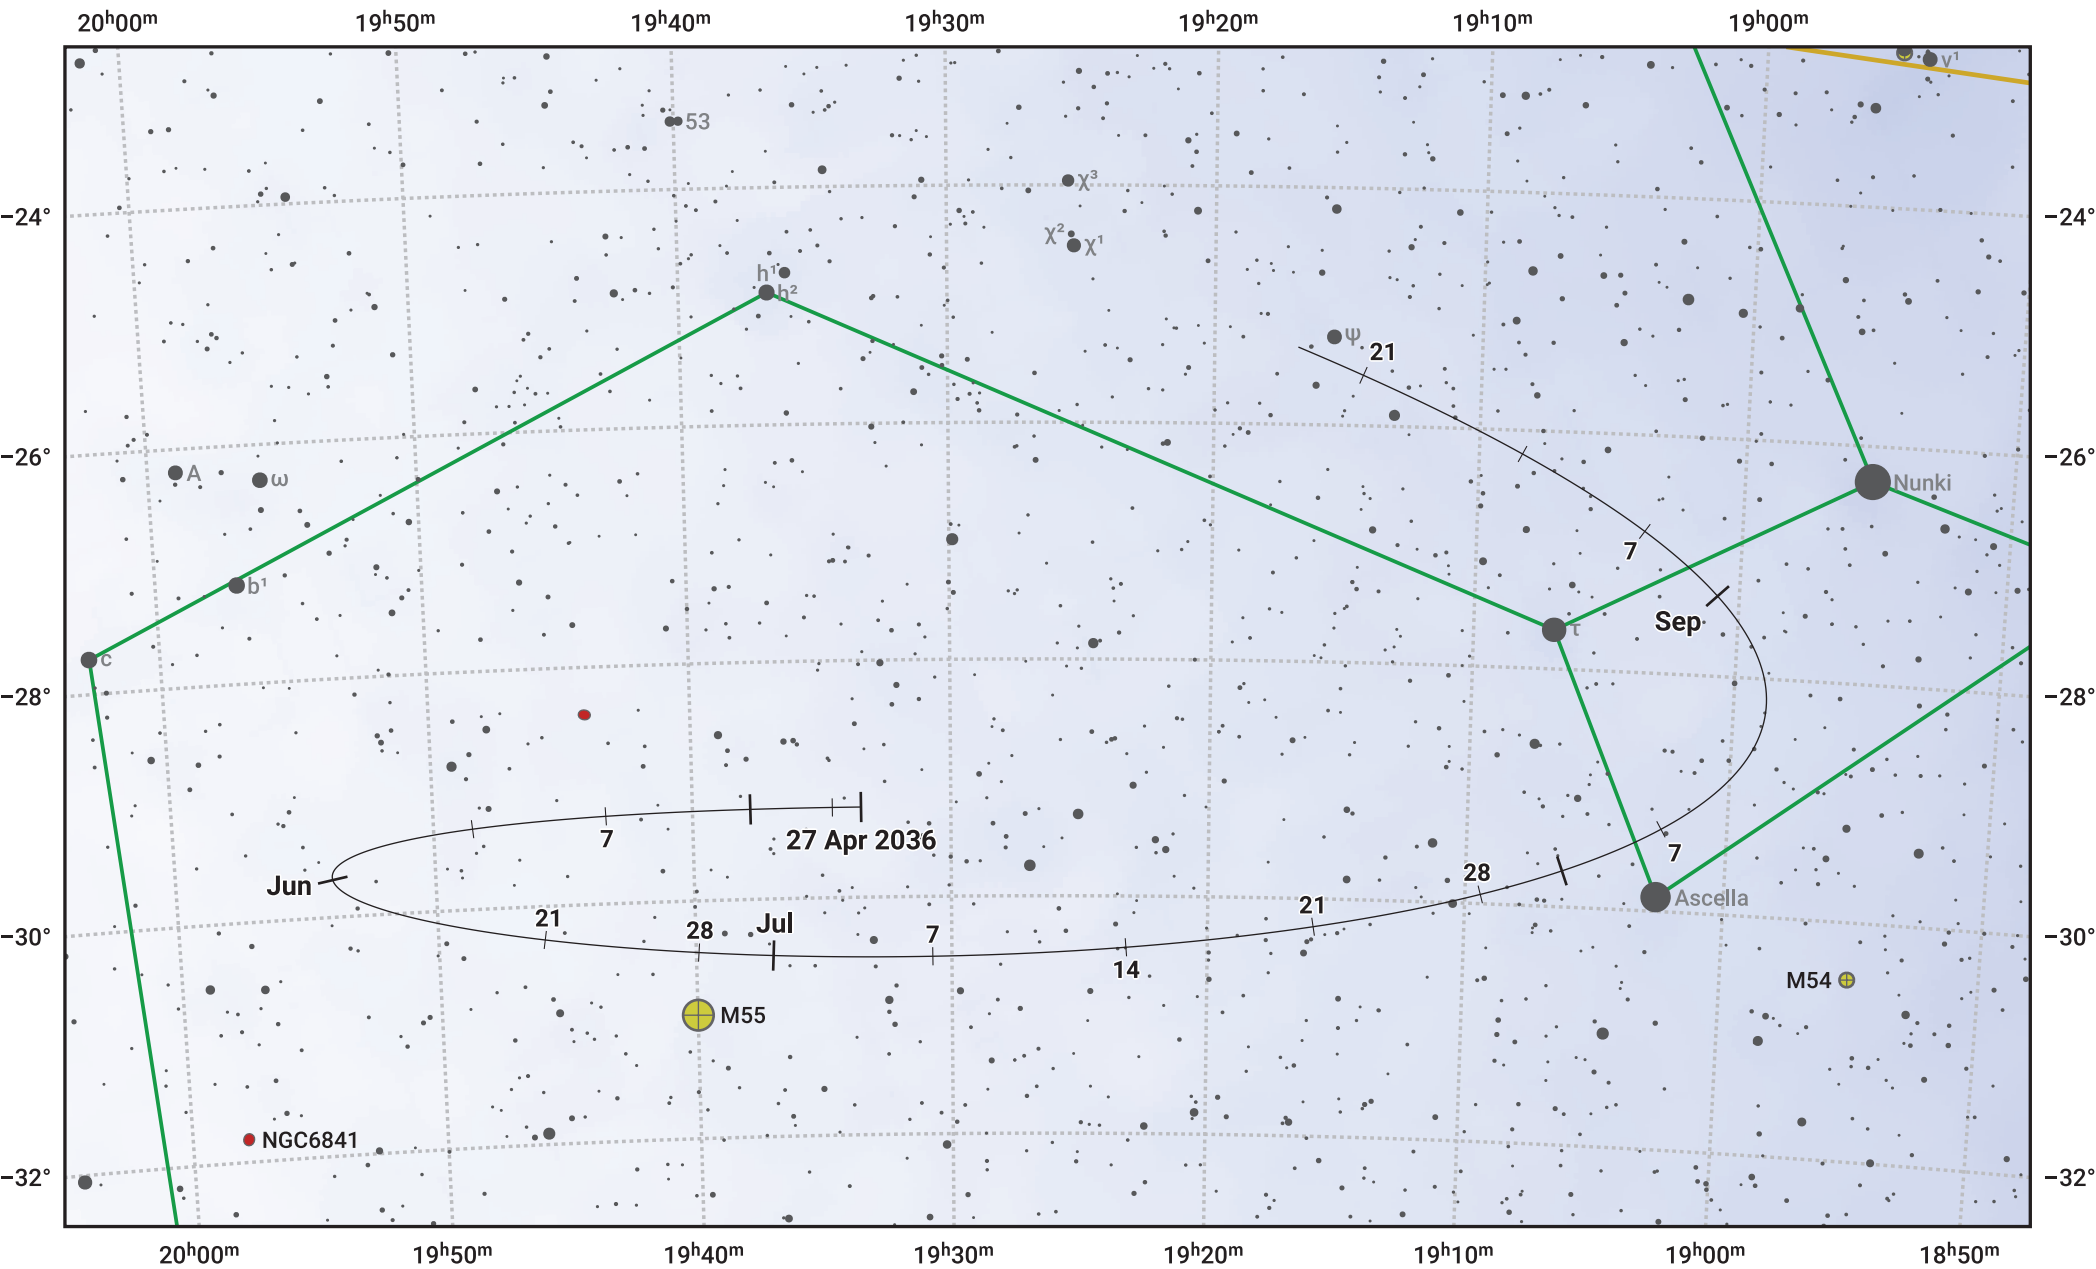

# The path of Asteroid 63 Ausonia around opposition on 11 Jul 2036

© Dominic Ford 2011–2024. Date markers placed at midnight UTC. Downloaded from <https://in-the-sky.org>

Magnitude scale: 10.0 9.0 8.0 7.0 6.0 5.0 4.0 3.0 2.0

— Ecliptic Plane

Galaxy    Bright nebula    Open cluster    Globular cluster

Date	Mag	Phase
2036 May 1	10.9	95%
2036 Jun 1	10.2	97%
2036 Jun 12	9.9	98%
2036 Jul 1	9.4	100%
2036 Aug 1	9.8	99%
2036 Sep 1	10.6	96%
2036 Sep 17	10.9	95%