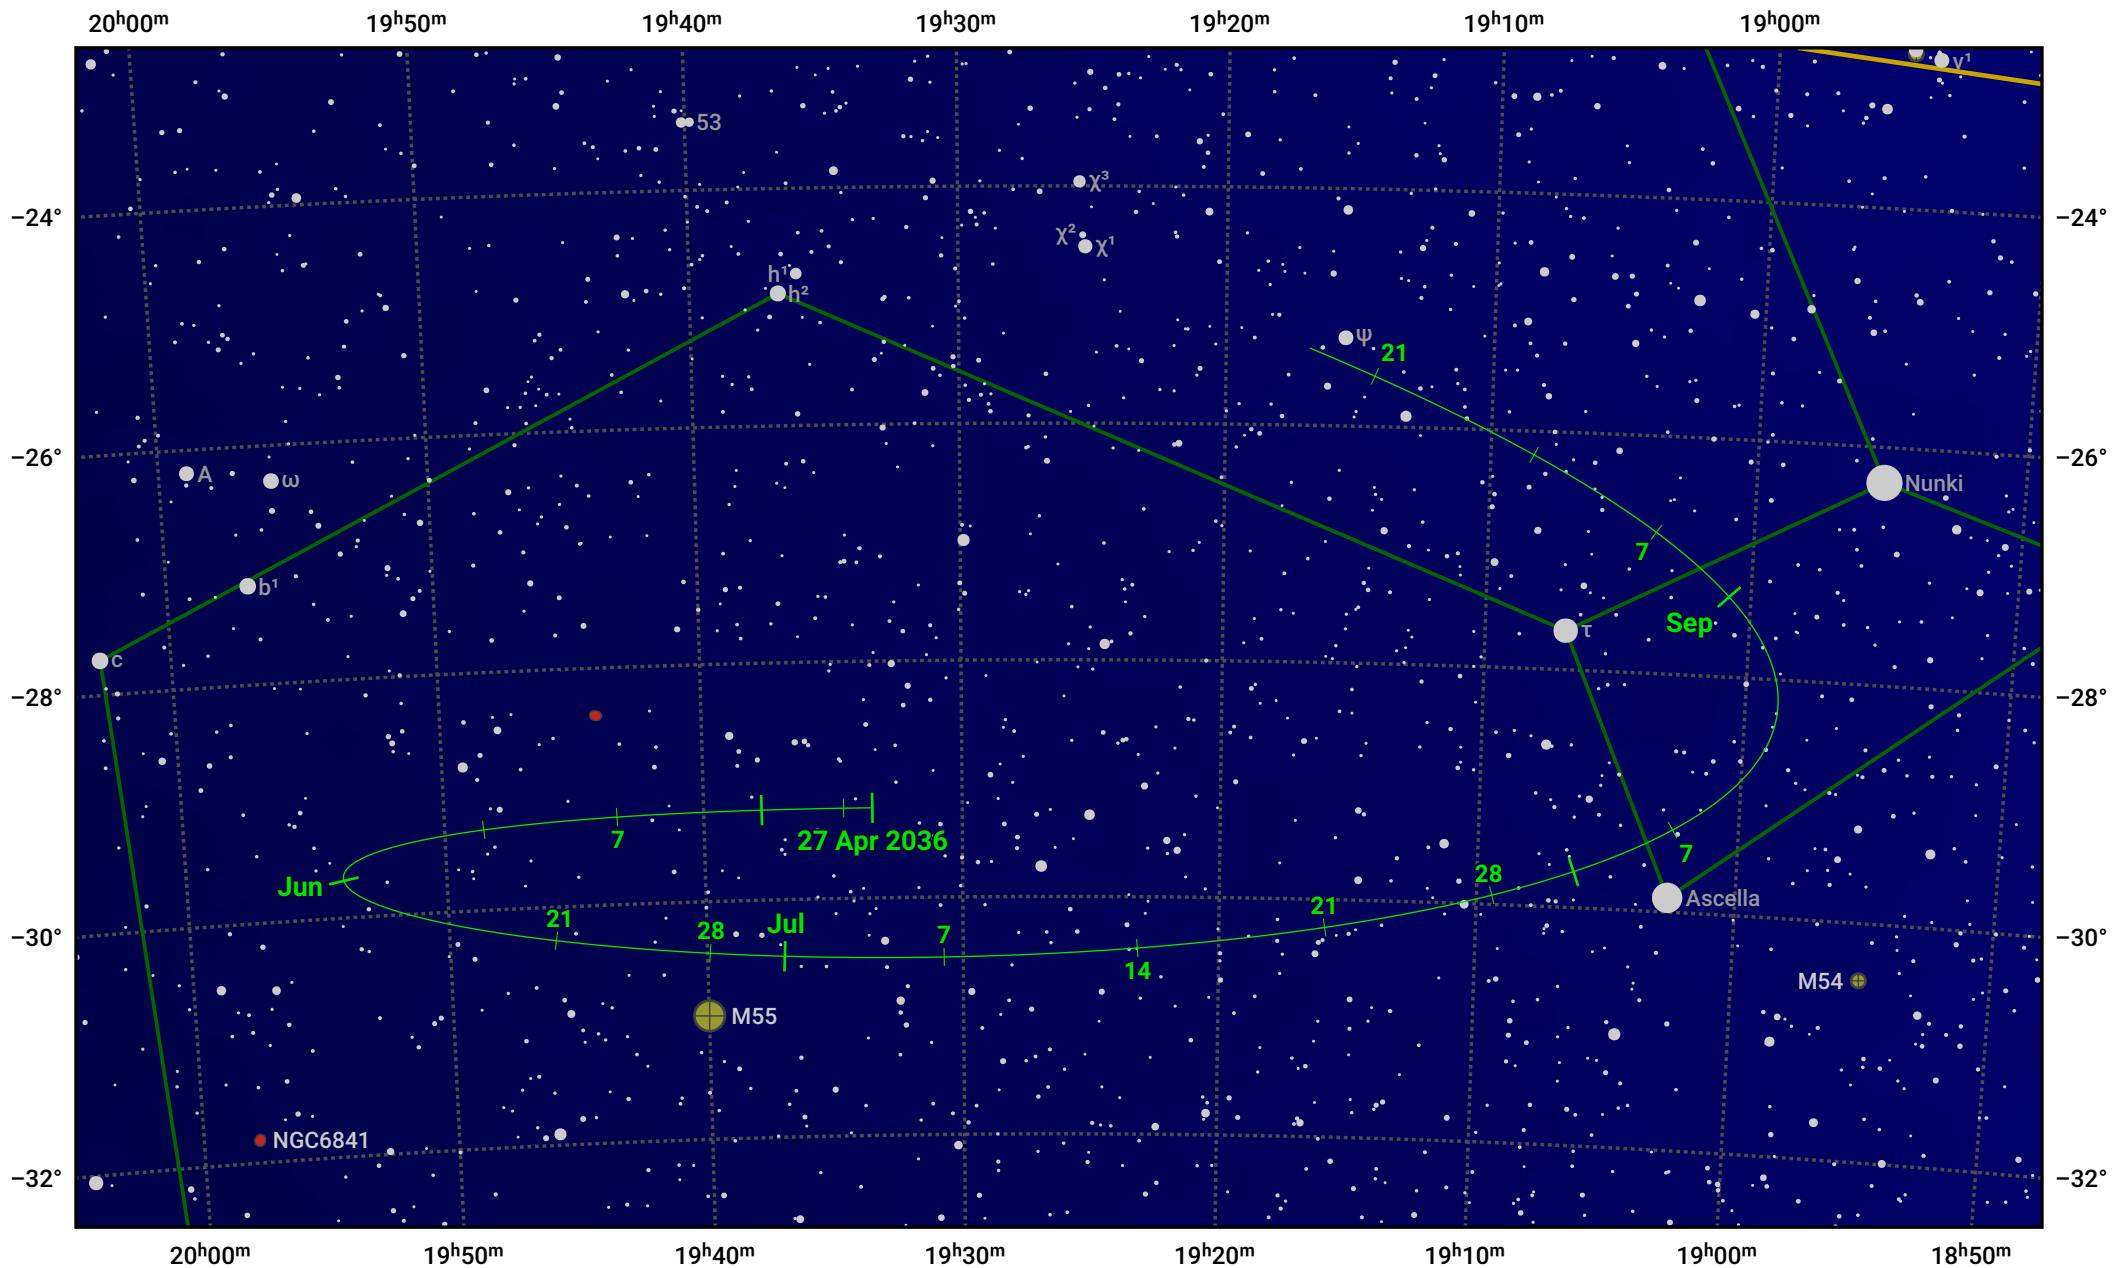

The path of Asteroid 63 Ausonia around opposition on 11 Jul 2036

© Dominic Ford 2011–2024. Date markers placed at midnight UTC. Downloaded from <https://in-the-sky.org>

Magnitude scale: 10.0 9.0 8.0 7.0 6.0 5.0 4.0 3.0 2.0

— Ecliptic Plane

Galaxy Bright nebula Open cluster Globular cluster

Date	Mag	Phase
2036 May 1	10.9	95%
2036 Jun 1	10.2	97%
2036 Jun 12	9.9	98%
2036 Jul 1	9.4	100%
2036 Aug 1	9.8	99%
2036 Sep 1	10.6	96%
2036 Sep 17	10.9	95%