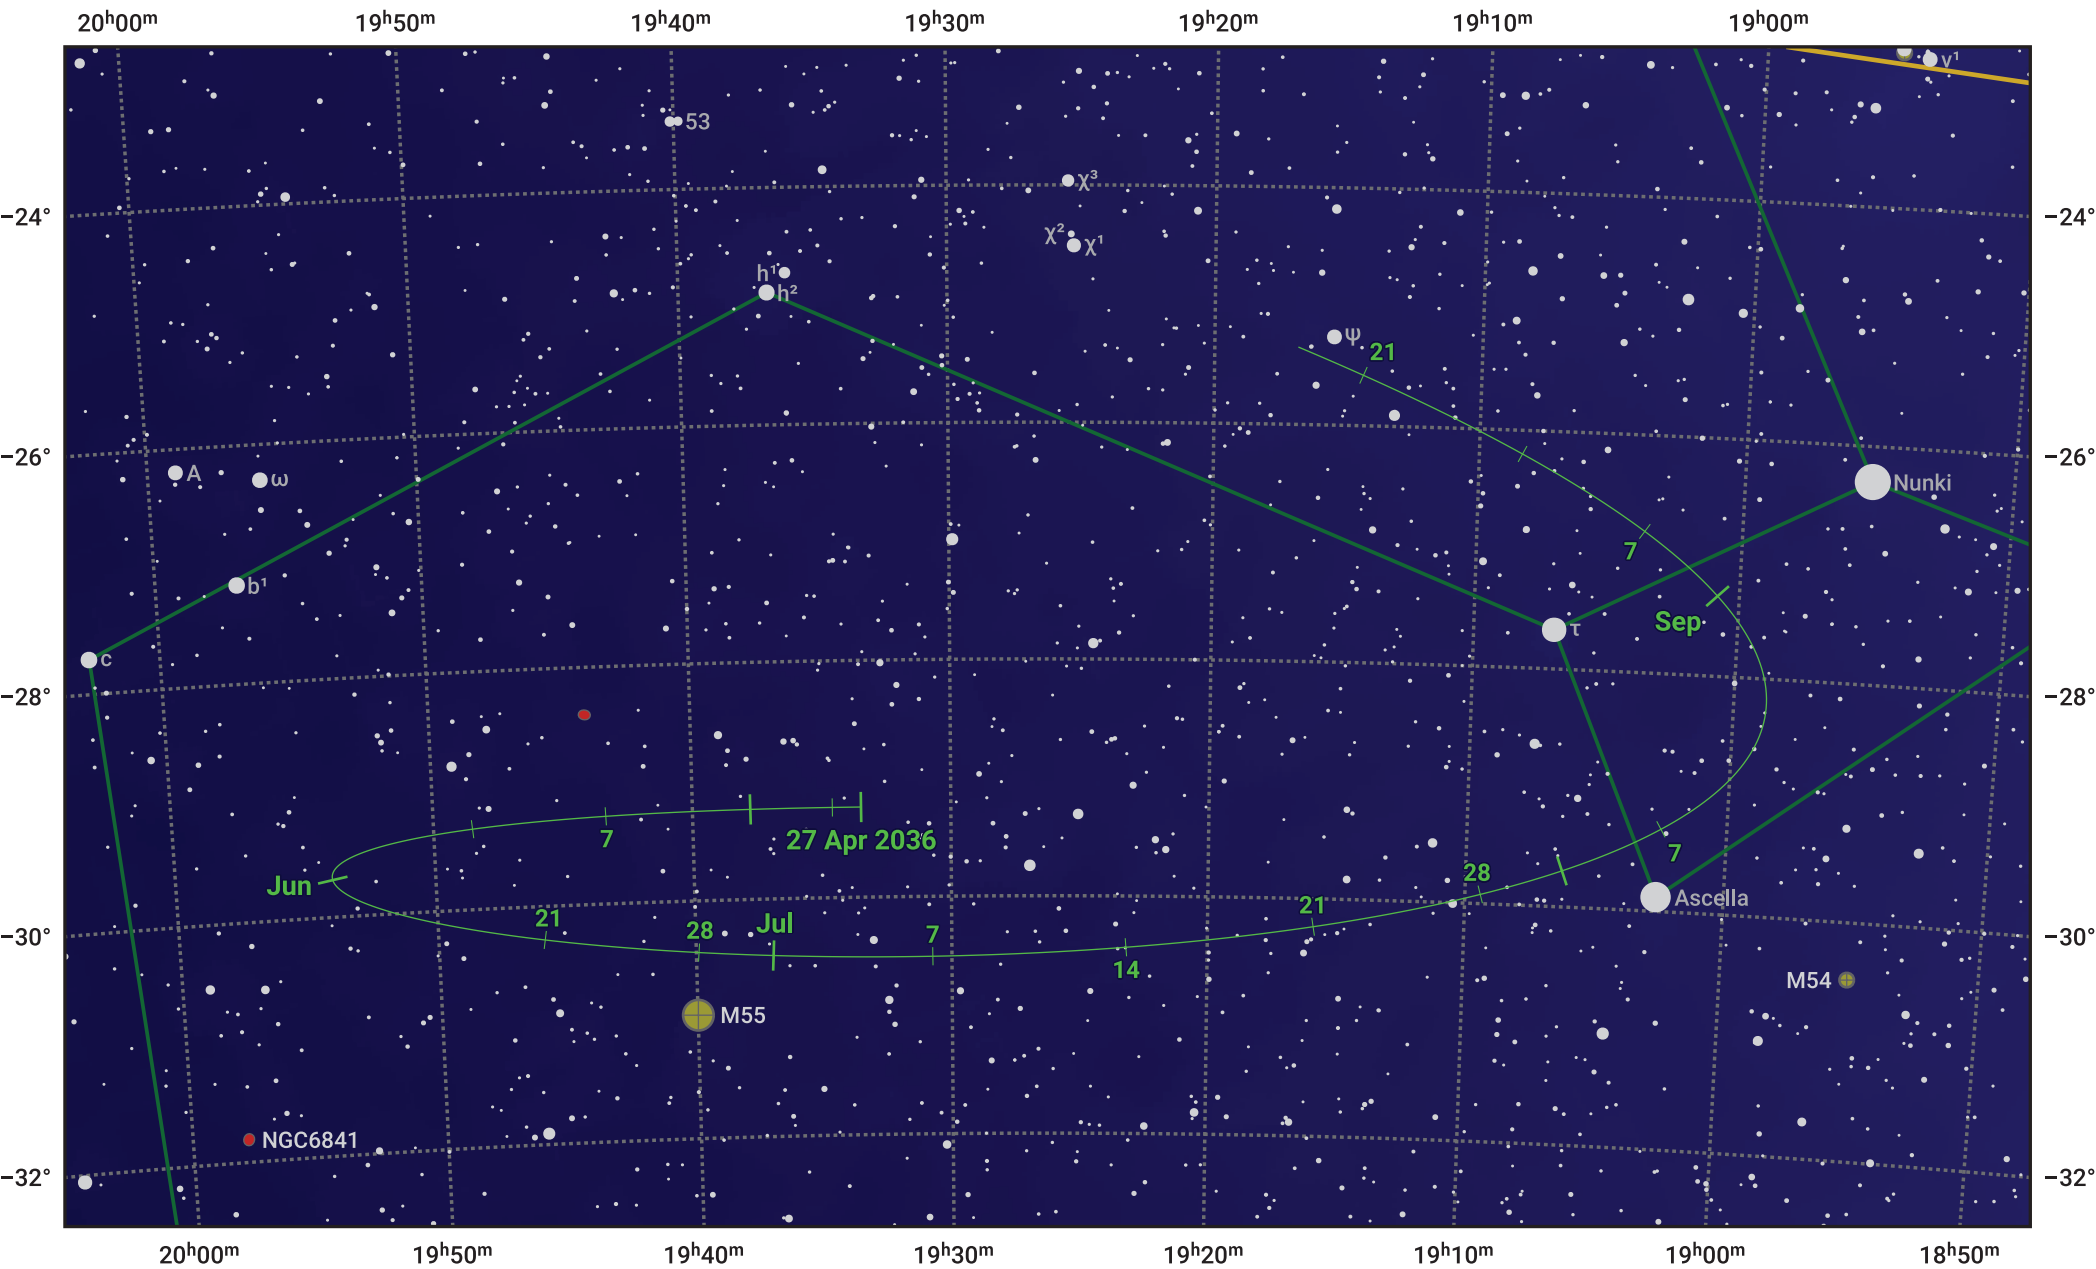

The path of Asteroid 63 Ausonia around opposition on 11 Jul 2036

© Dominic Ford 2011–2024. Date markers placed at midnight UTC. Downloaded from <https://in-the-sky.org>

Magnitude scale: 10.0 9.0 8.0 7.0 6.0 5.0 4.0 3.0 2.0

— Ecliptic Plane

Galaxy Bright nebula Open cluster Globular cluster

| Date | Mag | Phase |
|-------------|------|-------|
| 2036 May 1 | 10.9 | 95% |
| 2036 Jun 1 | 10.2 | 97% |
| 2036 Jun 12 | 9.9 | 98% |
| 2036 Jul 1 | 9.4 | 100% |
| 2036 Aug 1 | 9.8 | 99% |
| 2036 Sep 1 | 10.6 | 96% |
| 2036 Sep 17 | 10.9 | 95% |