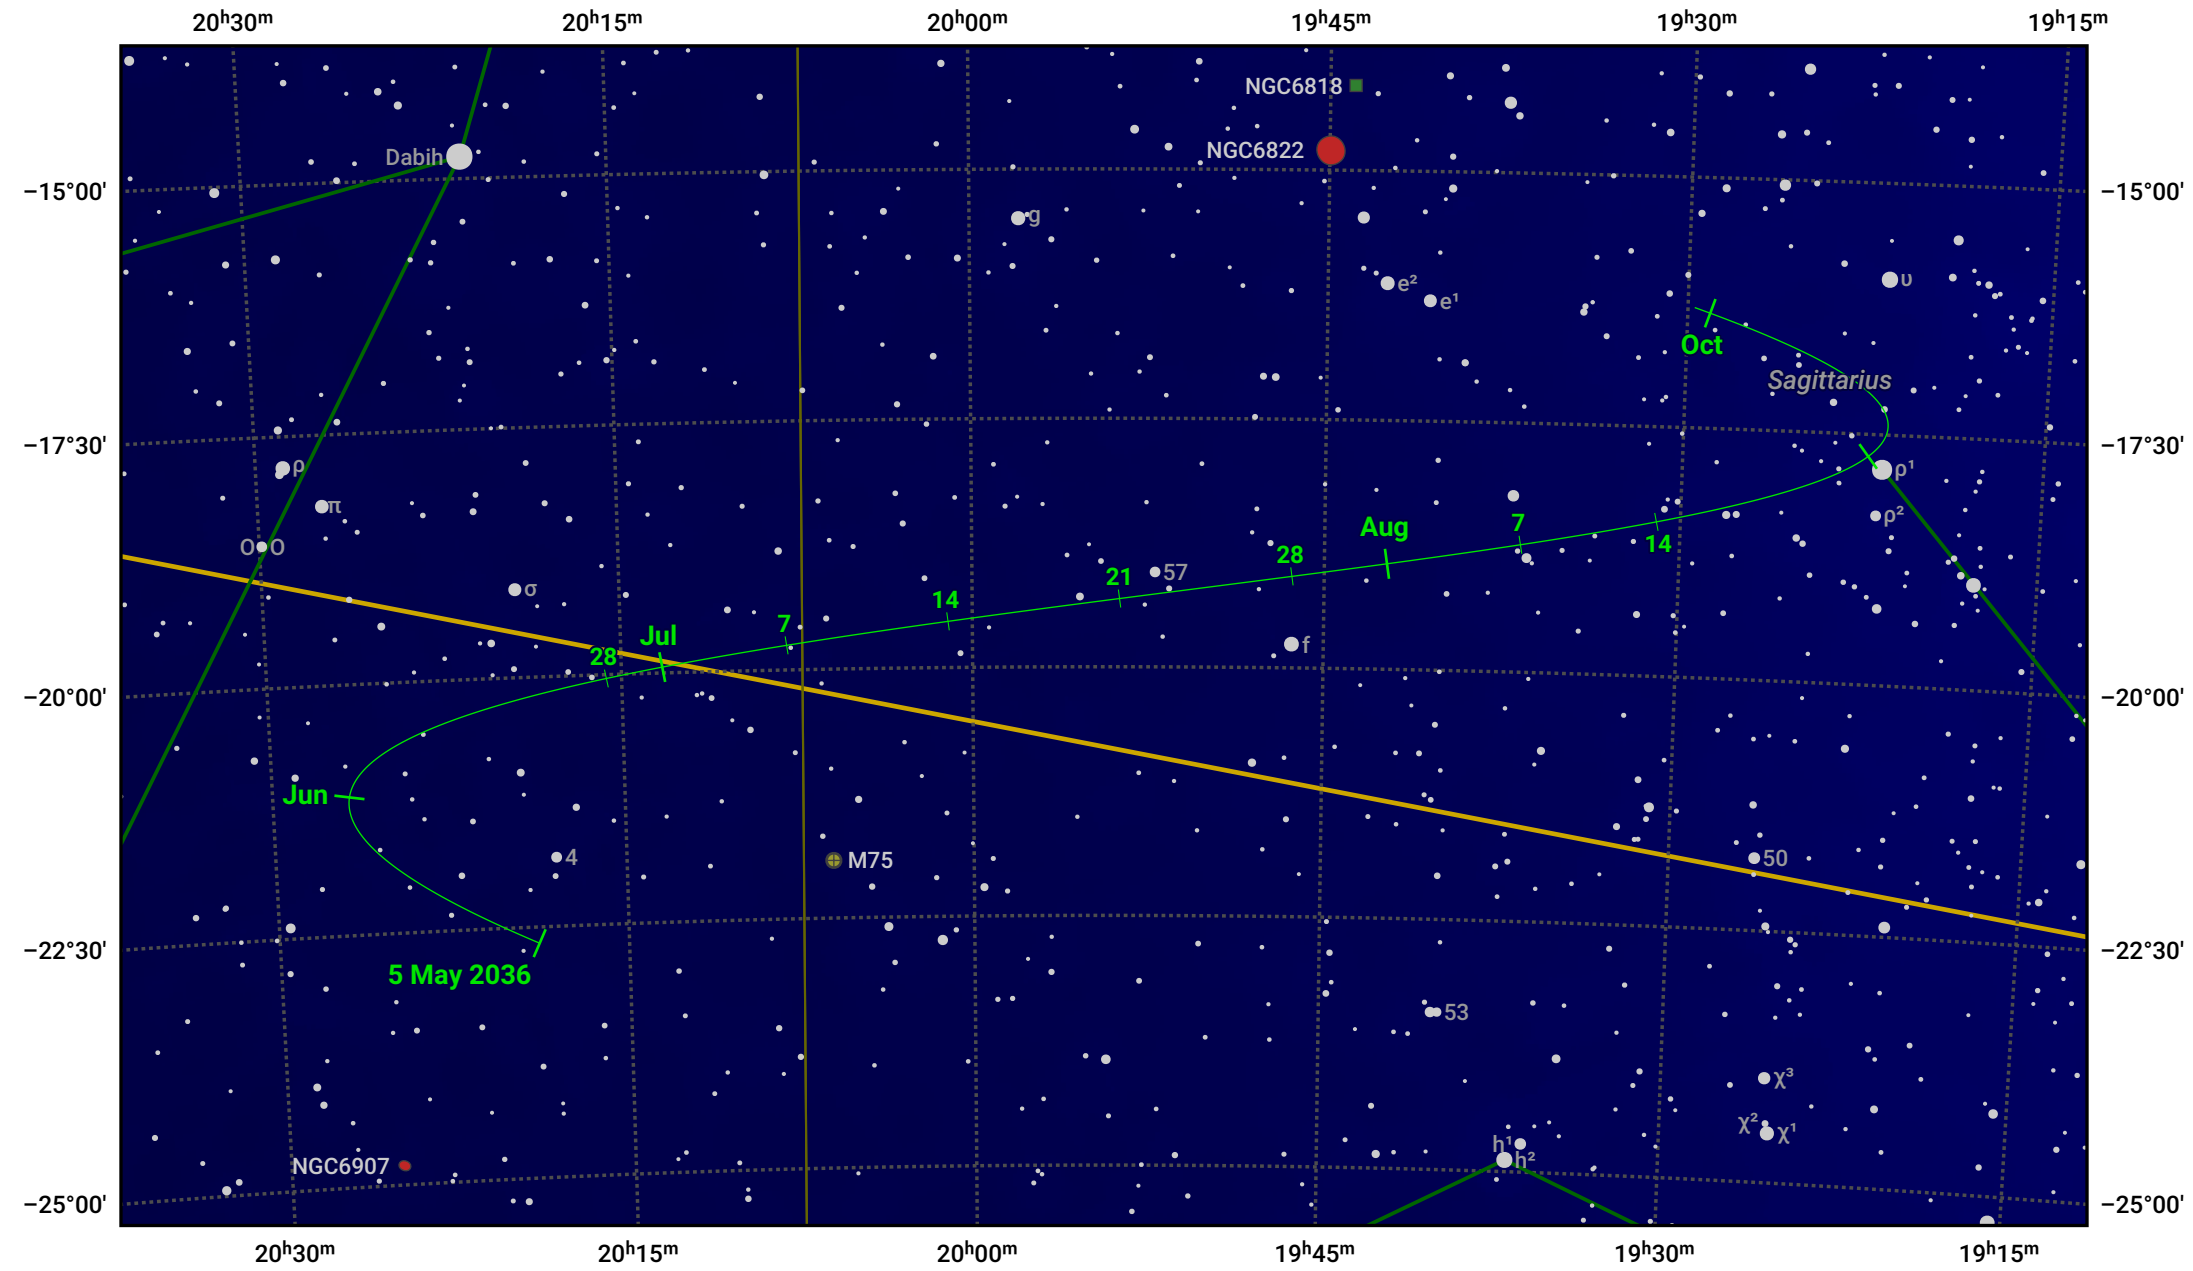

# The path of Asteroid 15 Eunomia around opposition on 19 Jul 2036

© Dominic Ford 2011–2024. Date markers placed at midnight UTC. Downloaded from <https://in-the-sky.org>

Magnitude scale: · 9.0 · 8.0 · 7.0 · 6.0 · 5.0 ● 4.0 ● 3.0

— Ecliptic Plane

● Galaxy    ■ Bright nebula    ● Open cluster    ⊕ Globular cluster

Date	Mag	Phase
2036 Jun 1	9.9	98%
2036 Jun 22	9.4	99%
2036 Jul 1	9.2	99%
2036 Aug 1	8.9	100%
2036 Sep 1	9.5	98%
2036 Oct 1	10.0	96%