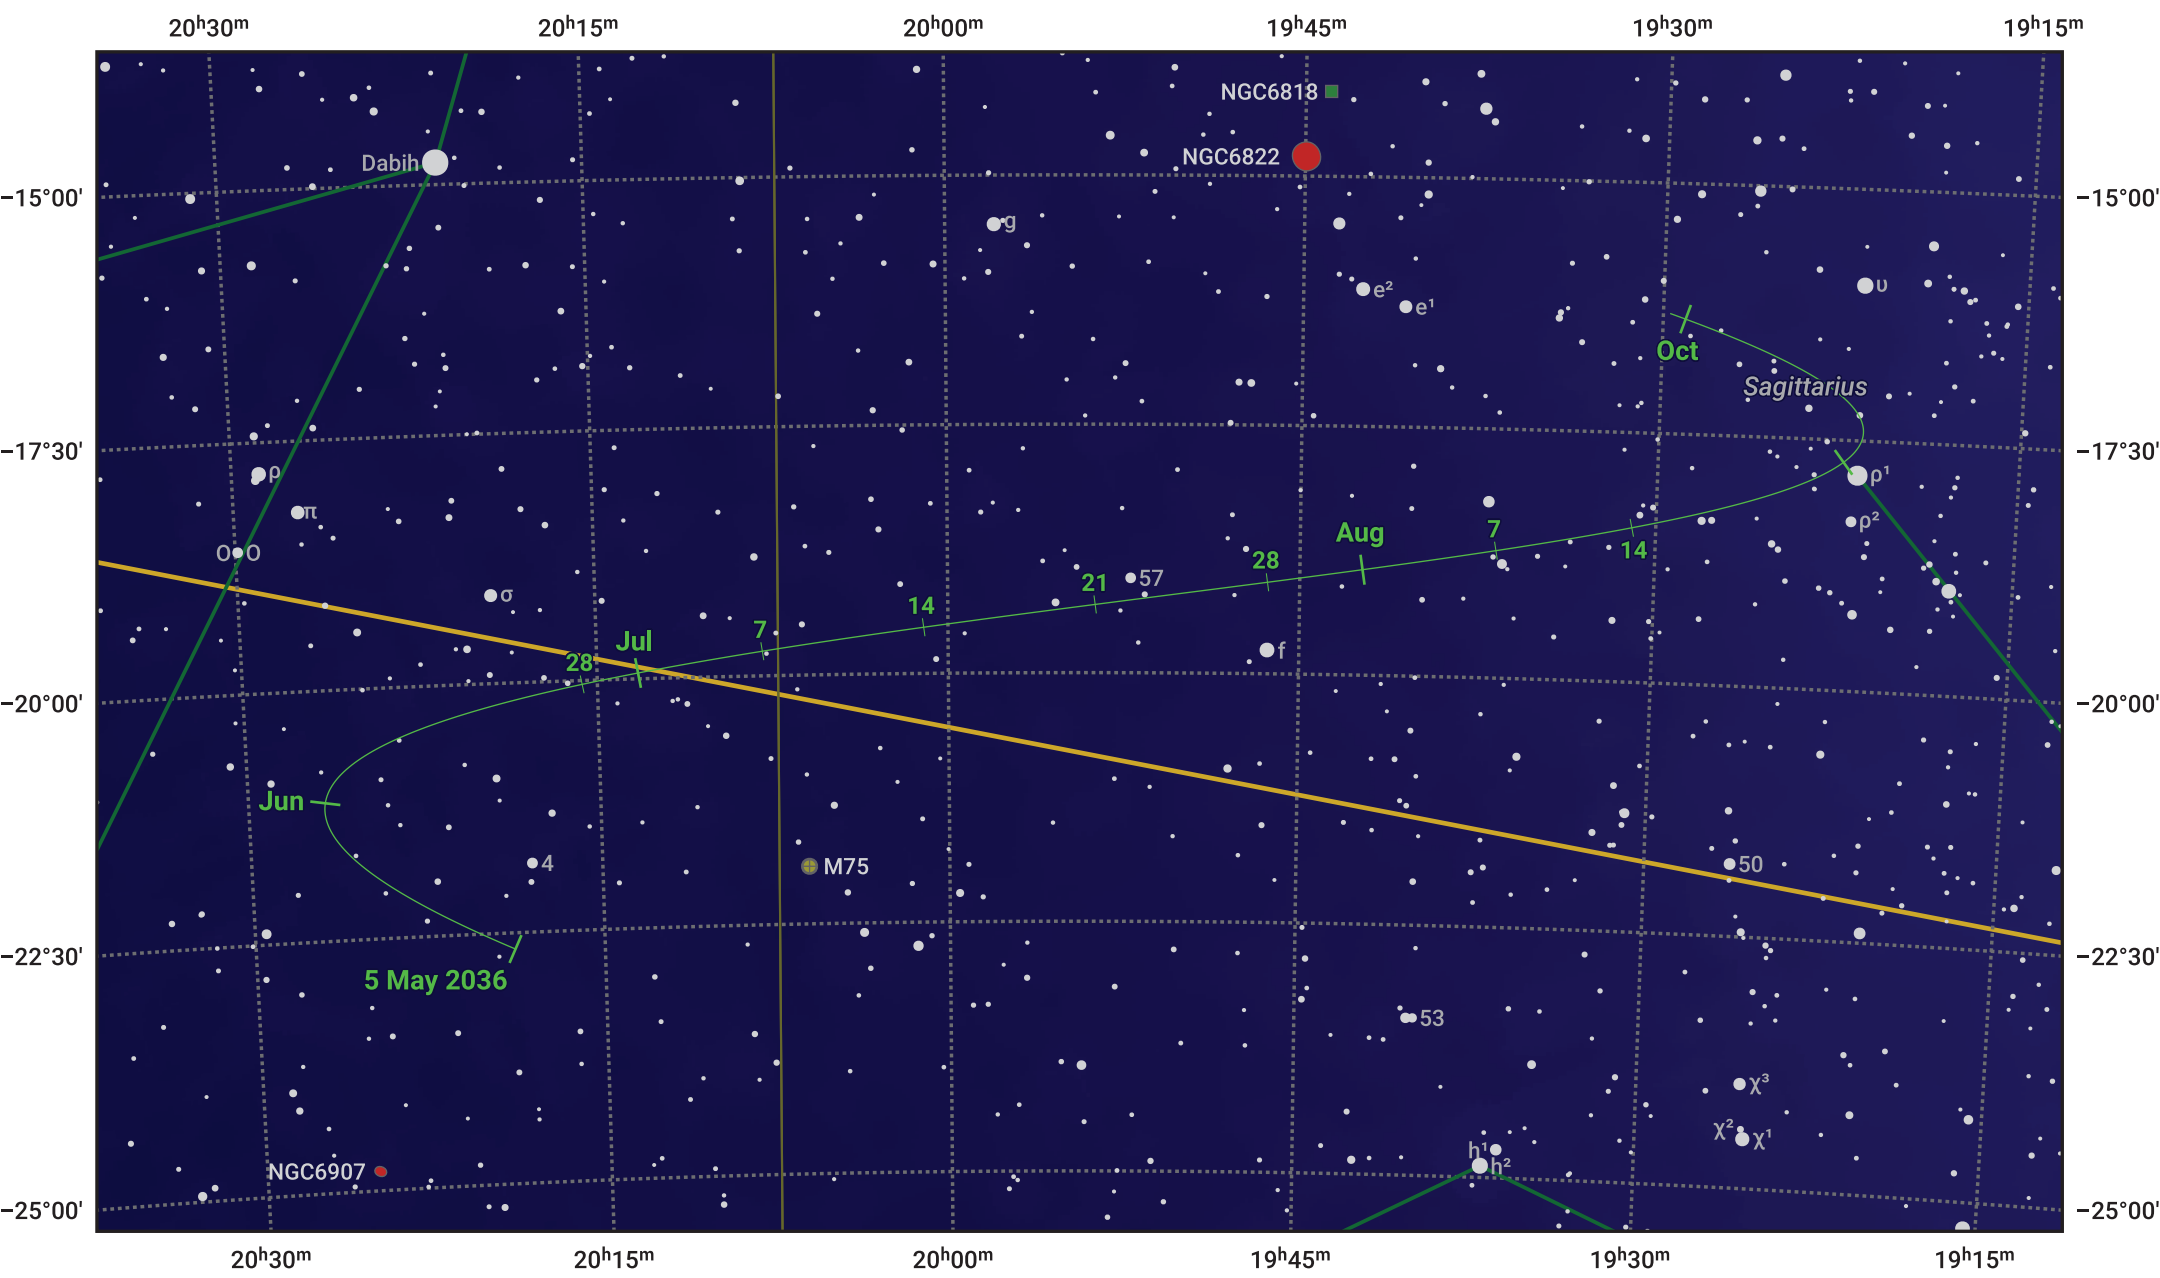

The path of Asteroid 15 Eunomia around opposition on 19 Jul 2036

© Dominic Ford 2011–2024. Date markers placed at midnight UTC. Downloaded from <https://in-the-sky.org>

Magnitude scale: ● 9.0 ● 8.0 ● 7.0 ● 6.0 ● 5.0 ● 4.0 ● 3.0

— Ecliptic Plane

● Galaxy ● Bright nebula ● Open cluster ● Globular cluster

Date	Mag	Phase
2036 Jun 1	9.9	98%
2036 Jun 22	9.4	99%
2036 Jul 1	9.2	99%
2036 Aug 1	8.9	100%
2036 Sep 1	9.5	98%
2036 Oct 1	10.0	96%