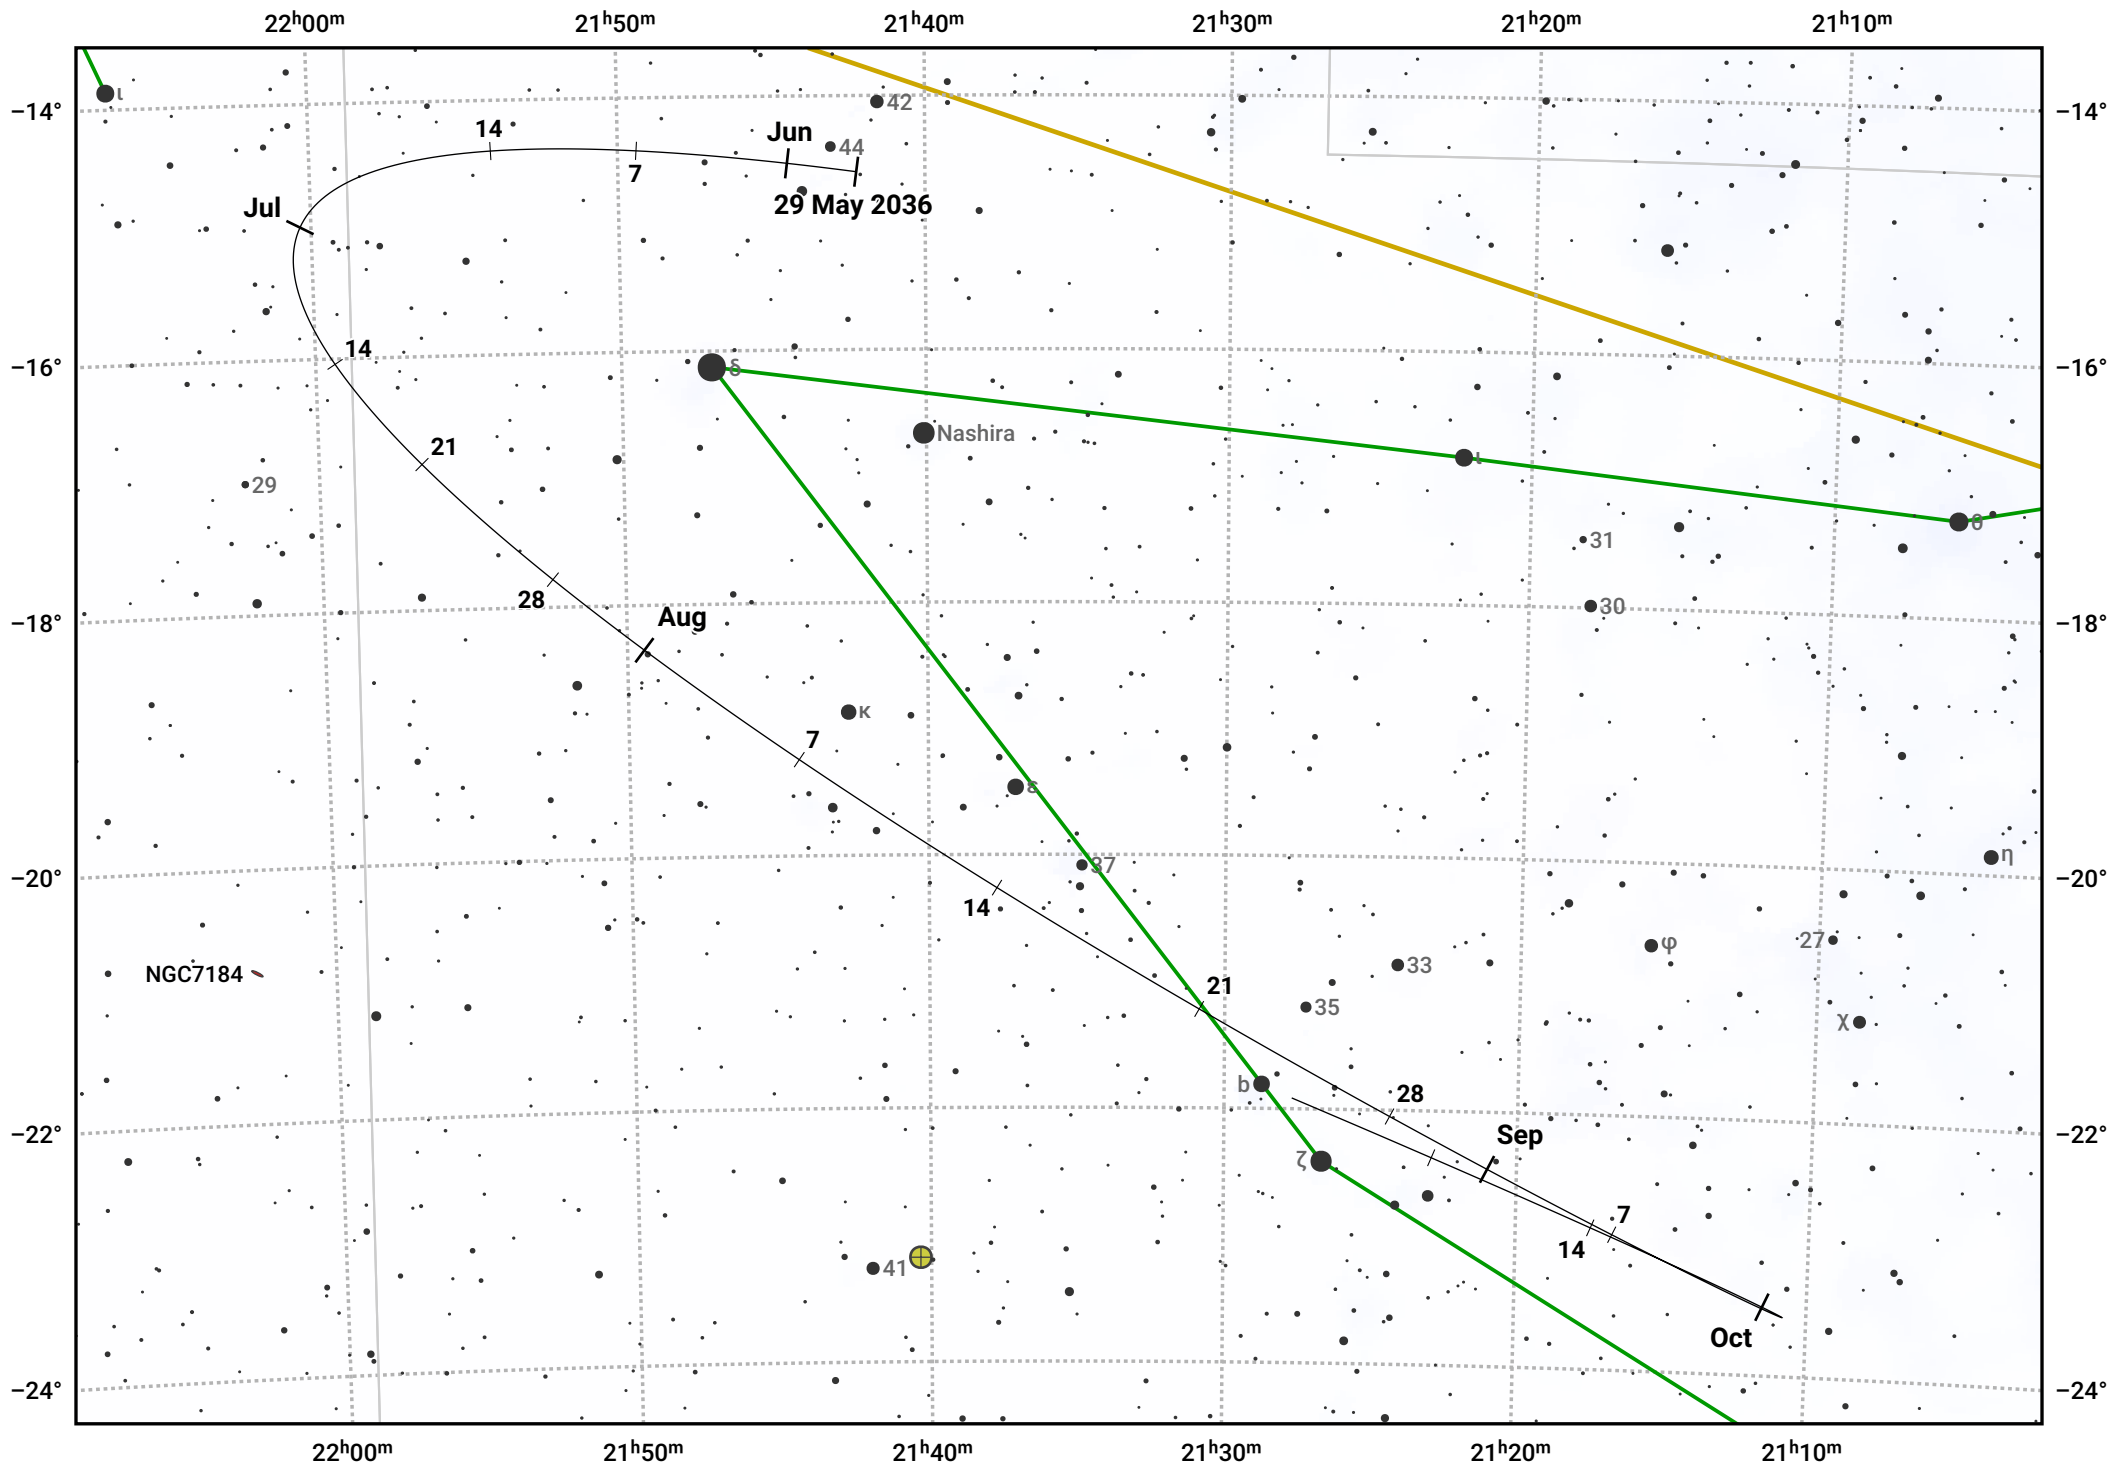

The path of Asteroid 8 Flora around opposition on 12 Aug 2036

© Dominic Ford 2011–2024. Date markers placed at midnight UTC. Downloaded from <https://in-the-sky.org>

Magnitude scale: 10.0 9.0 8.0 7.0 6.0 5.0 4.0 3.0 2.0

— Ecliptic Plane

Galaxy Bright nebula Open cluster Globular cluster

Date	Mag	Phase
2036 Jun 1	10.6	95%
2036 Jul 1	9.9	97%
2036 Jul 9	9.7	98%
2036 Aug 1	8.9	100%
2036 Aug 10	8.6	100%
2036 Sep 1	9.0	99%
2036 Sep 29	9.7	96%
2036 Oct 1	9.7	96%