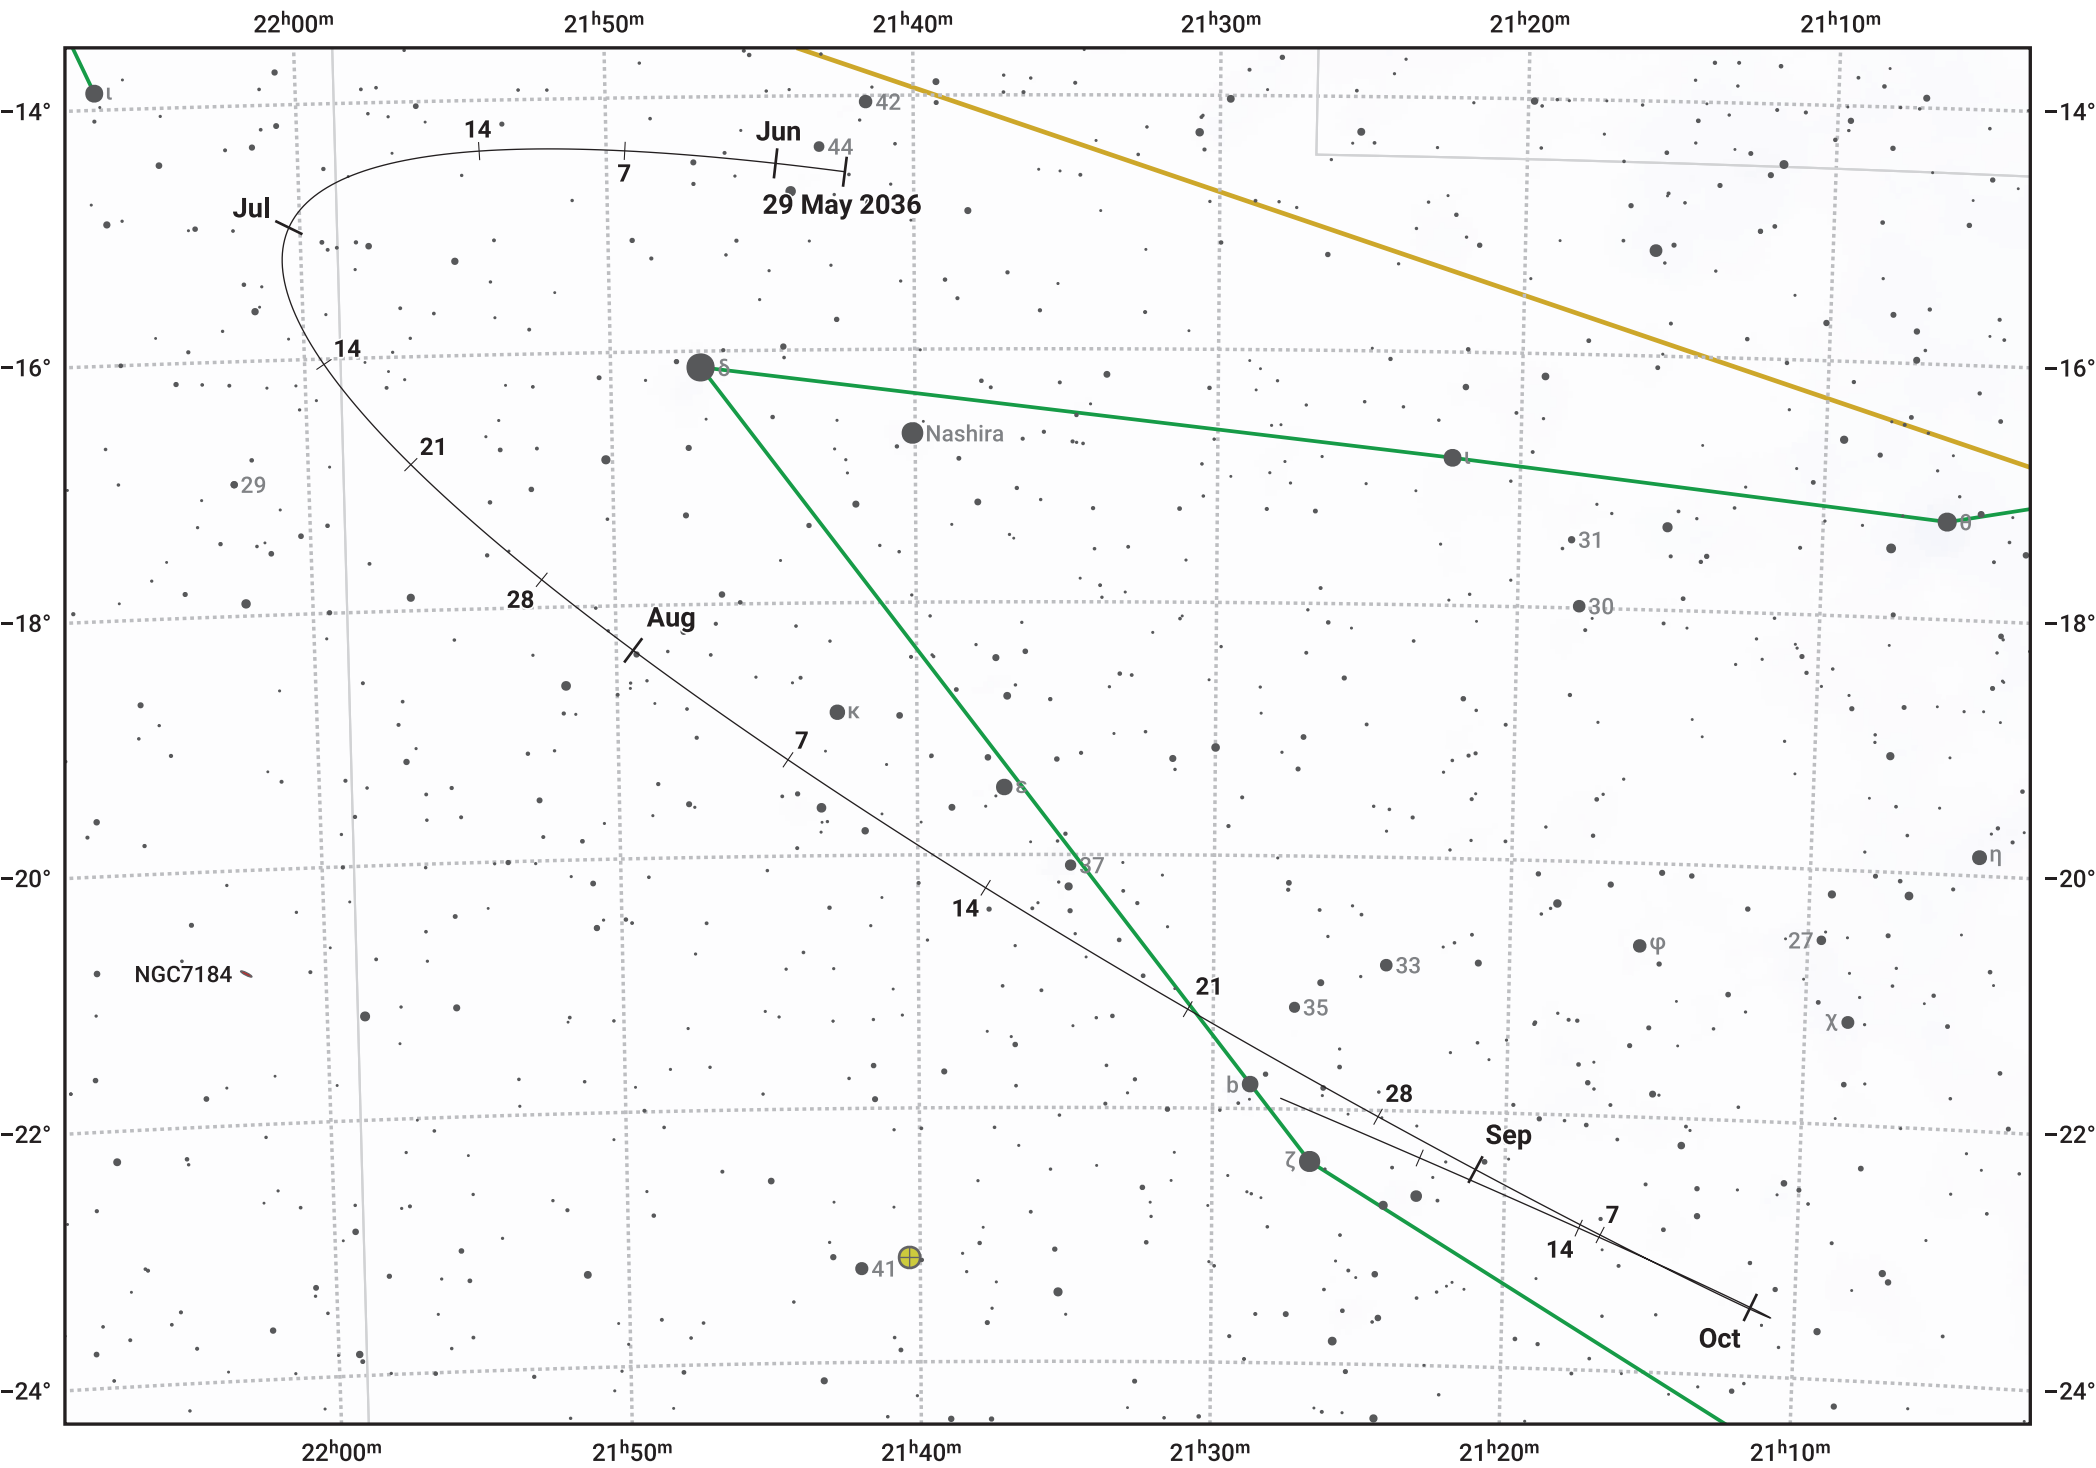

# The path of Asteroid 8 Flora around opposition on 12 Aug 2036

© Dominic Ford 2011–2024. Date markers placed at midnight UTC. Downloaded from <https://in-the-sky.org>

Magnitude scale: 10.0 9.0 8.0 7.0 6.0 5.0 4.0 3.0 2.0

— Ecliptic Plane

Galaxy    Bright nebula    Open cluster    Globular cluster

| Date        | Mag  | Phase |
|-------------|------|-------|
| 2036 Jun 1  | 10.6 | 95%   |
| 2036 Jul 1  | 9.9  | 97%   |
| 2036 Jul 9  | 9.7  | 98%   |
| 2036 Aug 1  | 8.9  | 100%  |
| 2036 Aug 10 | 8.6  | 100%  |
| 2036 Sep 1  | 9.0  | 99%   |
| 2036 Sep 29 | 9.7  | 96%   |
| 2036 Oct 1  | 9.7  | 96%   |