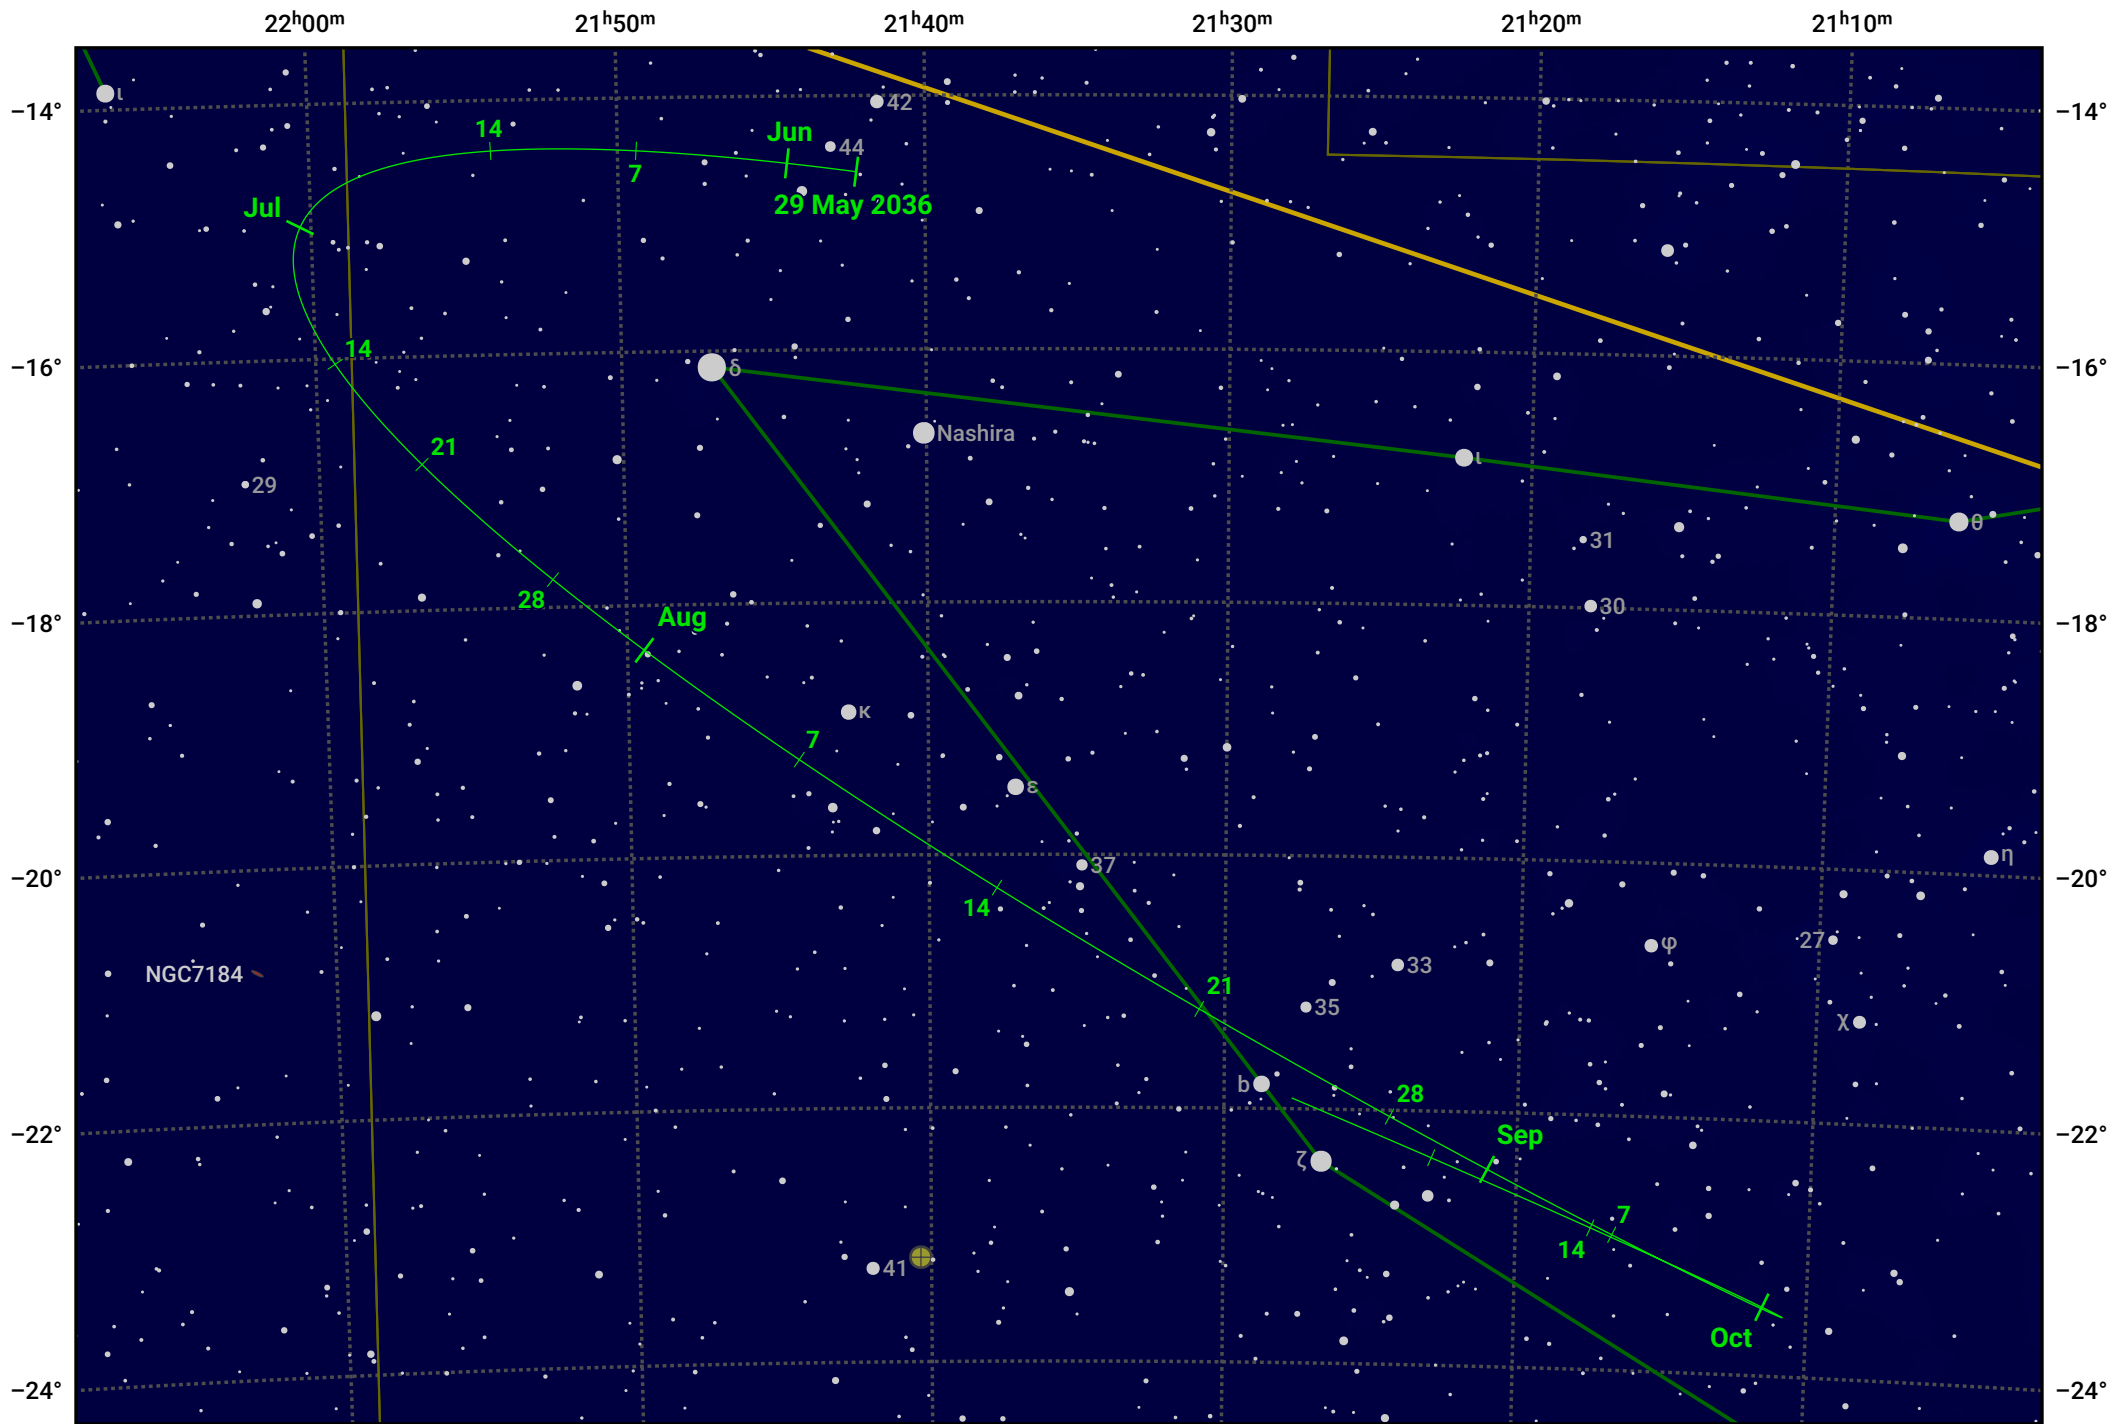

The path of Asteroid 8 Flora around opposition on 12 Aug 2036

© Dominic Ford 2011–2024. Date markers placed at midnight UTC. Downloaded from <https://in-the-sky.org>

Magnitude scale: 10.0 9.0 8.0 7.0 6.0 5.0 4.0 3.0 2.0

— Ecliptic Plane

Galaxy Bright nebula Open cluster Globular cluster

Date	Mag	Phase
2036 Jun 1	10.6	95%
2036 Jul 1	9.9	97%
2036 Jul 9	9.7	98%
2036 Aug 1	8.9	100%
2036 Aug 10	8.6	100%
2036 Sep 1	9.0	99%
2036 Sep 29	9.7	96%
2036 Oct 1	9.7	96%