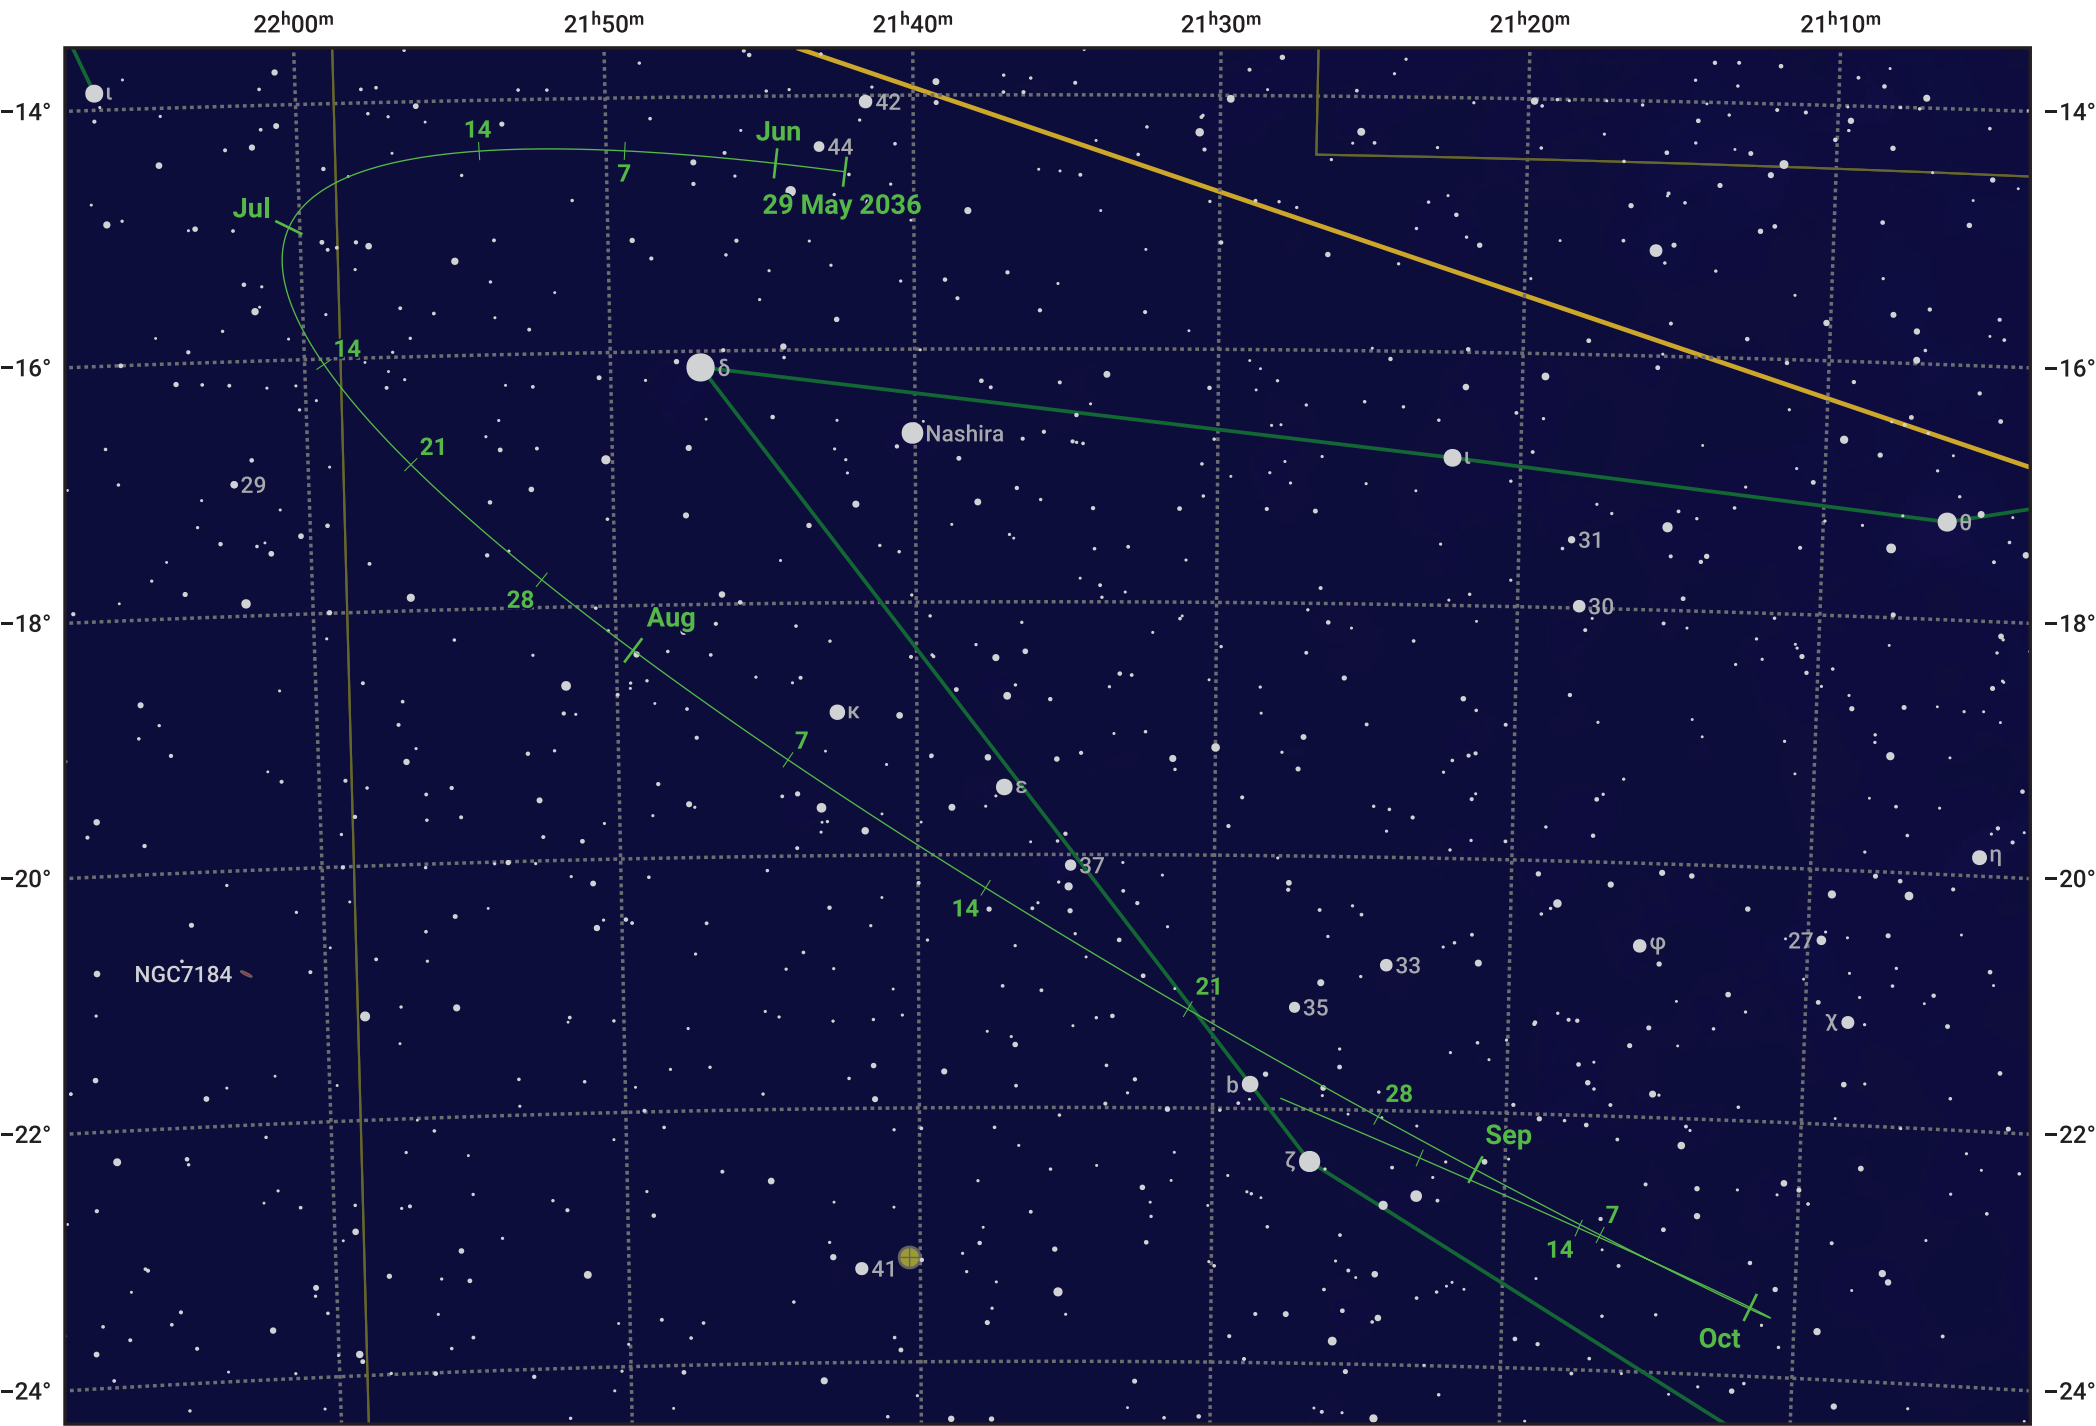

The path of Asteroid 8 Flora around opposition on 12 Aug 2036

© Dominic Ford 2011–2024. Date markers placed at midnight UTC. Downloaded from <https://in-the-sky.org>

Magnitude scale: 10.0 9.0 8.0 7.0 6.0 5.0 4.0 3.0 2.0

— Ecliptic Plane

Galaxy Bright nebula Open cluster Globular cluster

Date	Mag	Phase
2036 Jun 1	10.6	95%
2036 Jul 1	9.9	97%
2036 Jul 9	9.7	98%
2036 Aug 1	8.9	100%
2036 Aug 10	8.6	100%
2036 Sep 1	9.0	99%
2036 Sep 29	9.7	96%
2036 Oct 1	9.7	96%