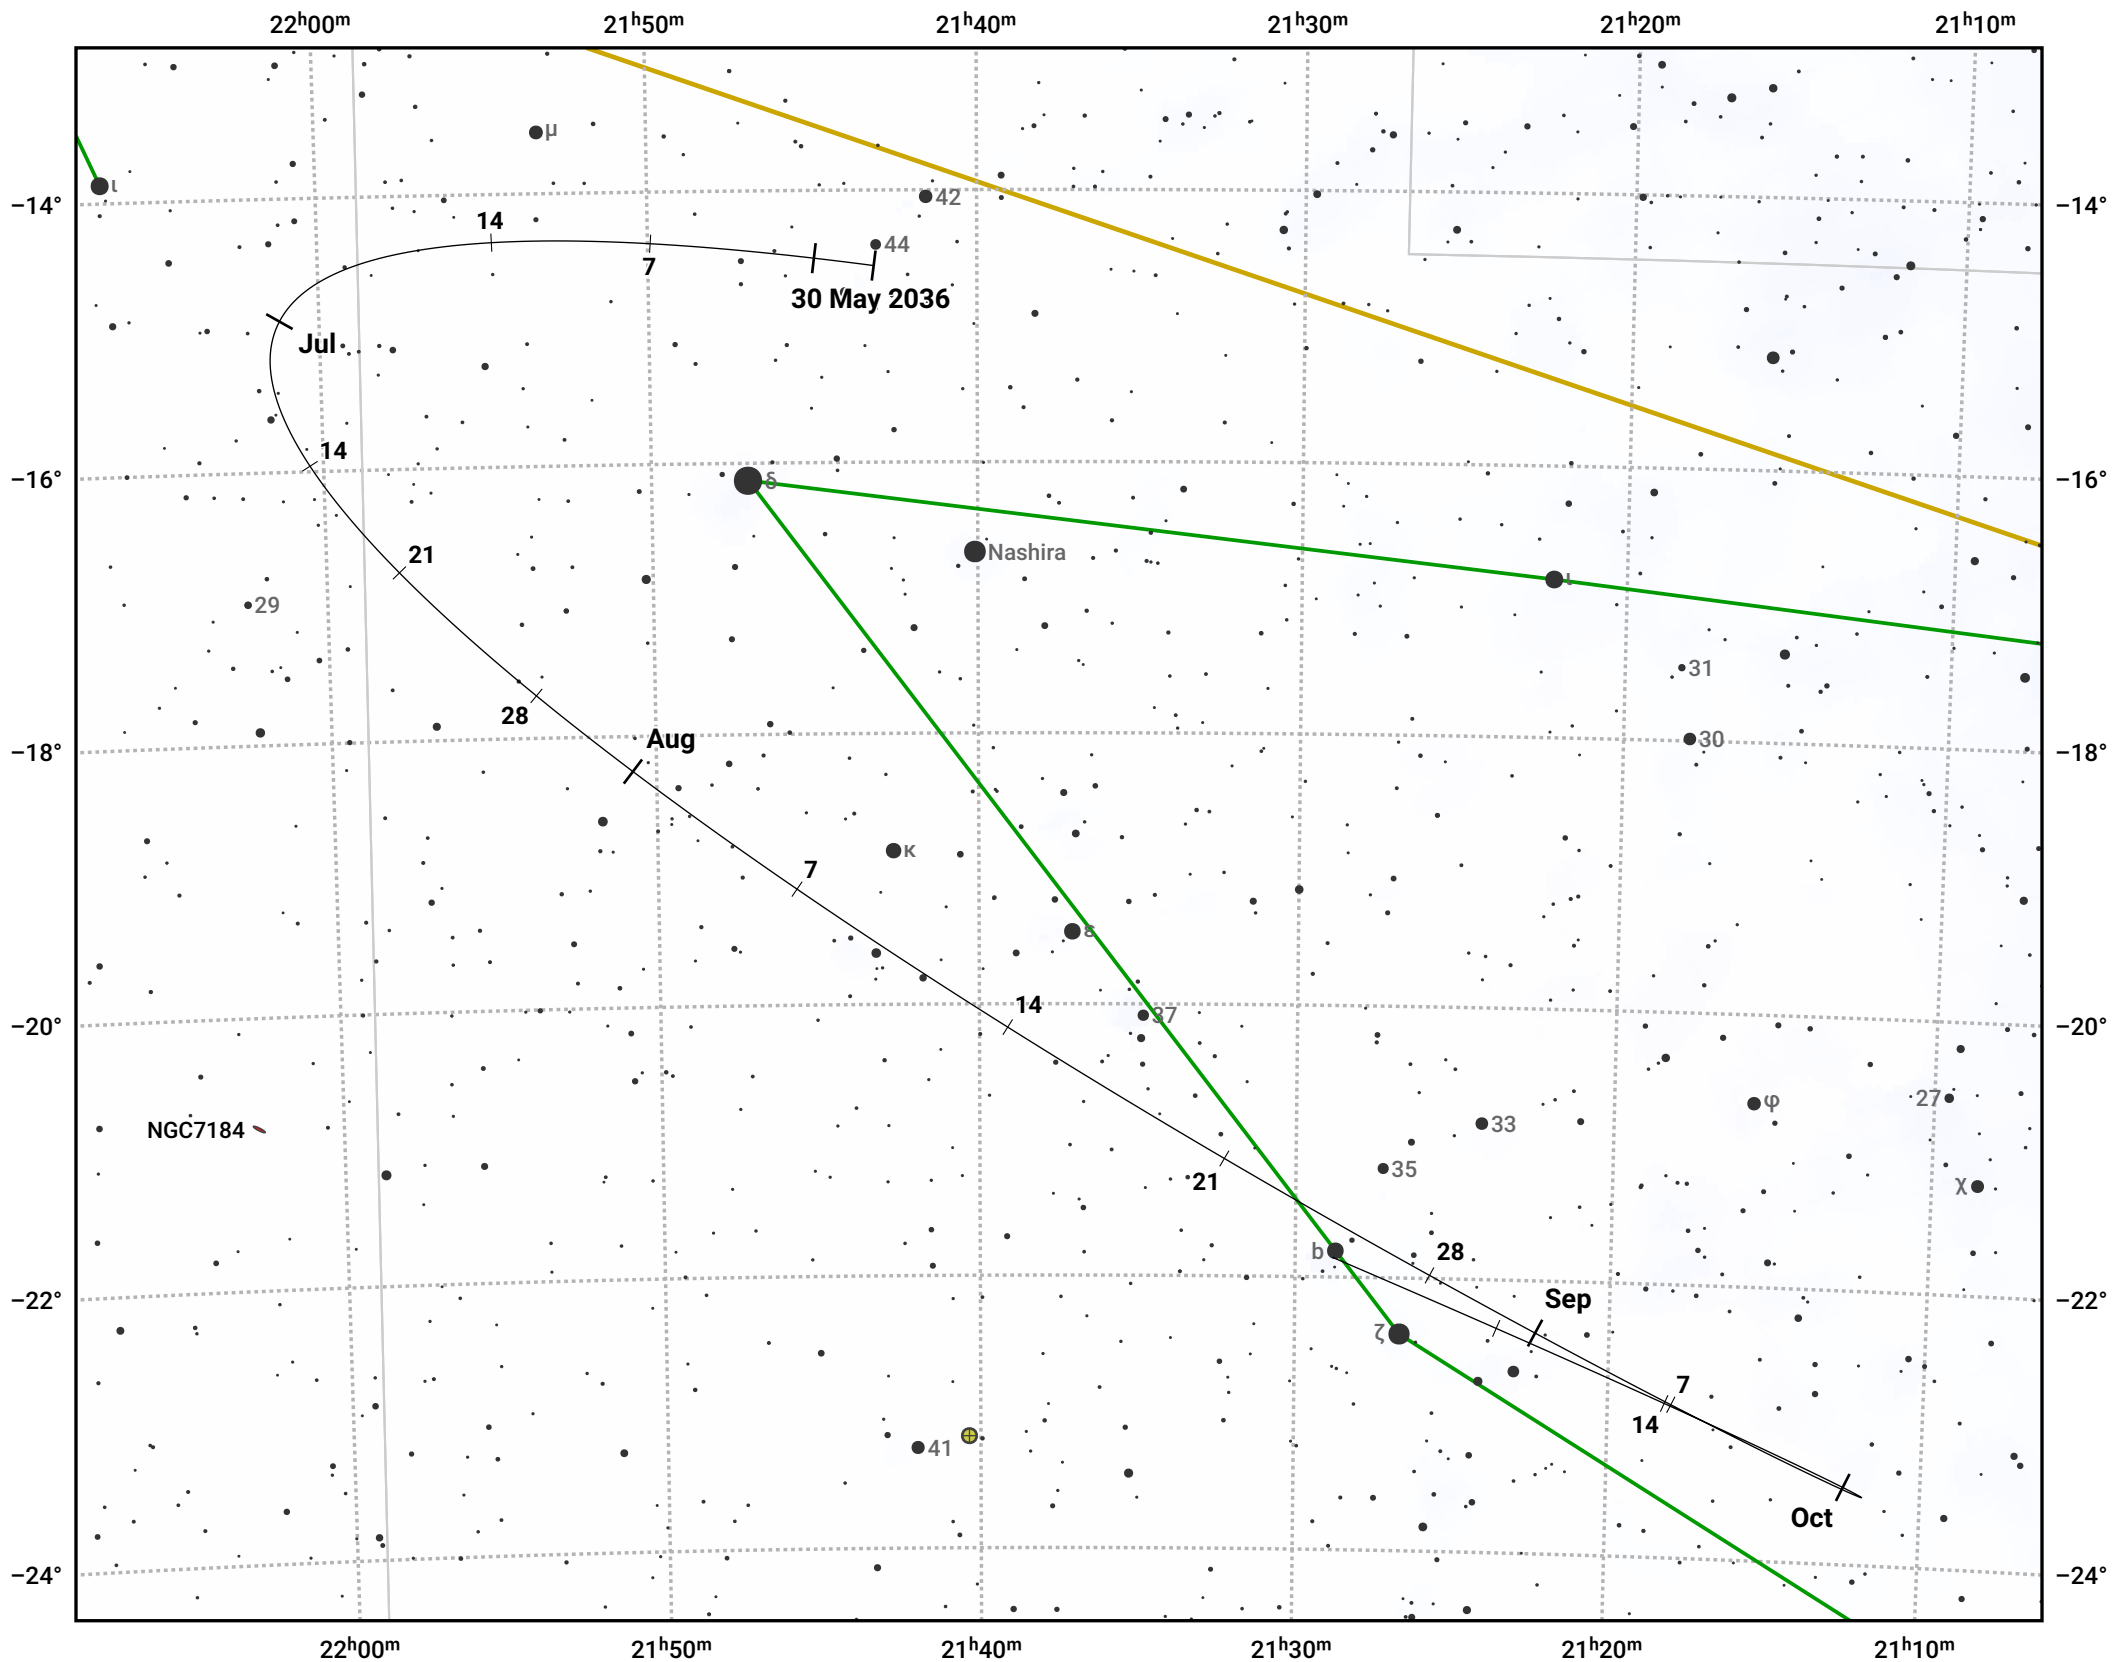

The path of Asteroid 8 Flora around opposition on 13 Aug 2036

© Dominic Ford 2011–2024. Date markers placed at midnight UTC. Downloaded from <https://in-the-sky.org>

Magnitude scale: 10.0 9.0 8.0 7.0 6.0 5.0 4.0 3.0 2.0

— Ecliptic Plane

Galaxy Bright nebula Open cluster Globular cluster

Date	Mag	Phase
2036 Jun 1	10.6	95%
2036 Jul 1	9.9	97%
2036 Jul 9	9.7	98%
2036 Aug 1	8.9	100%
2036 Aug 10	8.6	100%
2036 Sep 1	9.0	99%
2036 Sep 30	9.7	96%
2036 Oct 1	9.7	96%